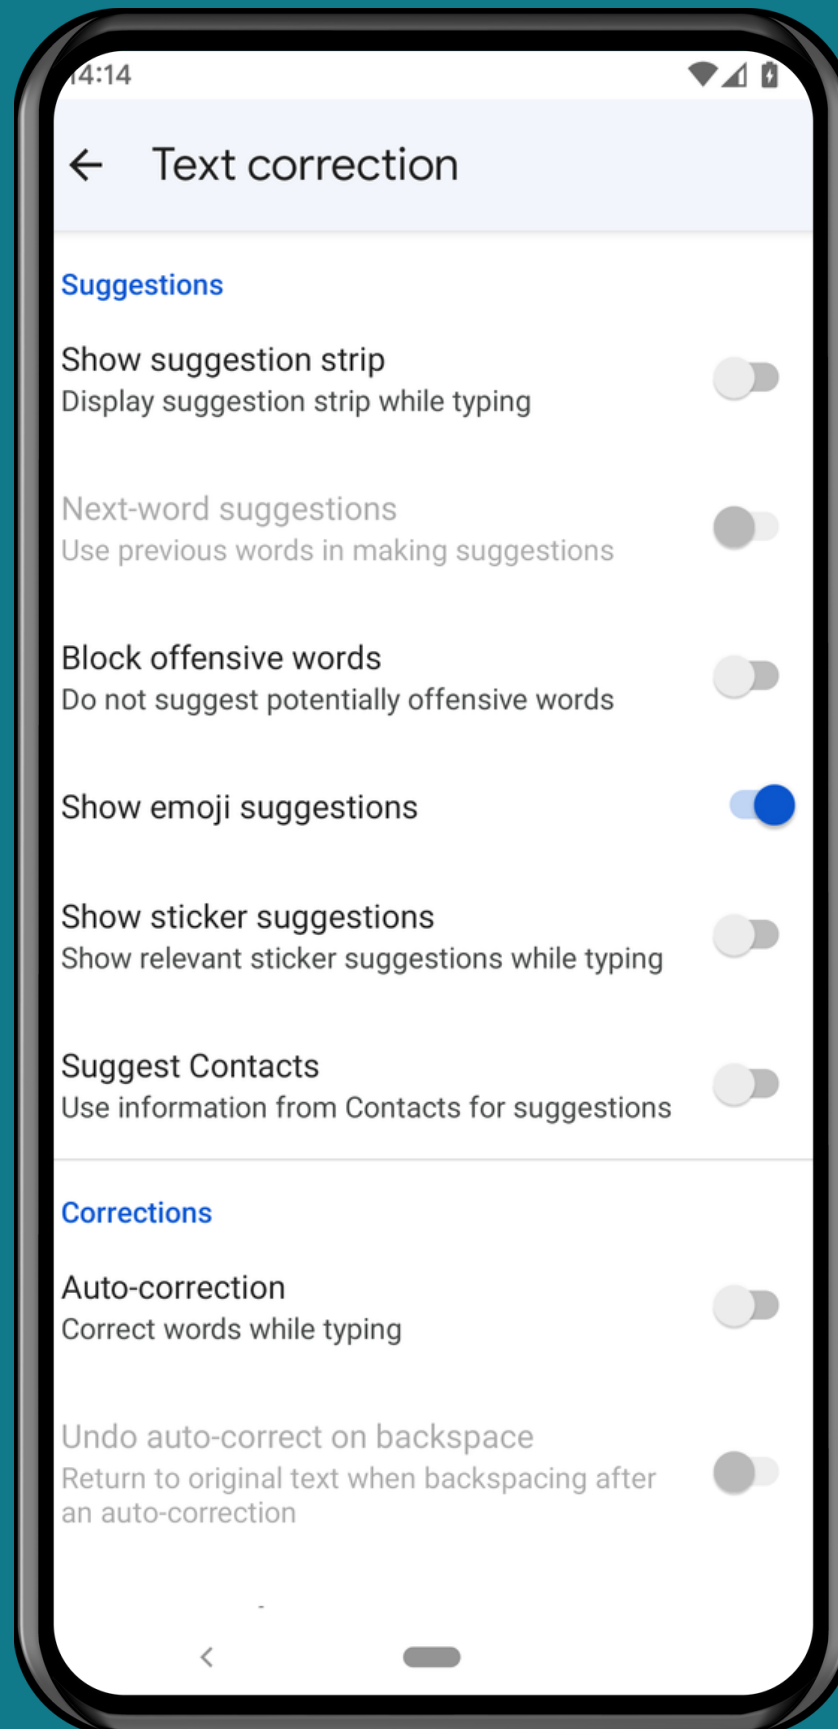

ANDROID 12

Step-by-step tutorial

HOW TO TURN ON/OFF EMOJI SUGGESTIONS

Tap on
Settings

Tap on System

Tap on

Languages and input

Tap on On-screen keyboard

Tap on
Gboard

Tap on
Text correction

Turn On/Off Show emoji suggestions

Done!