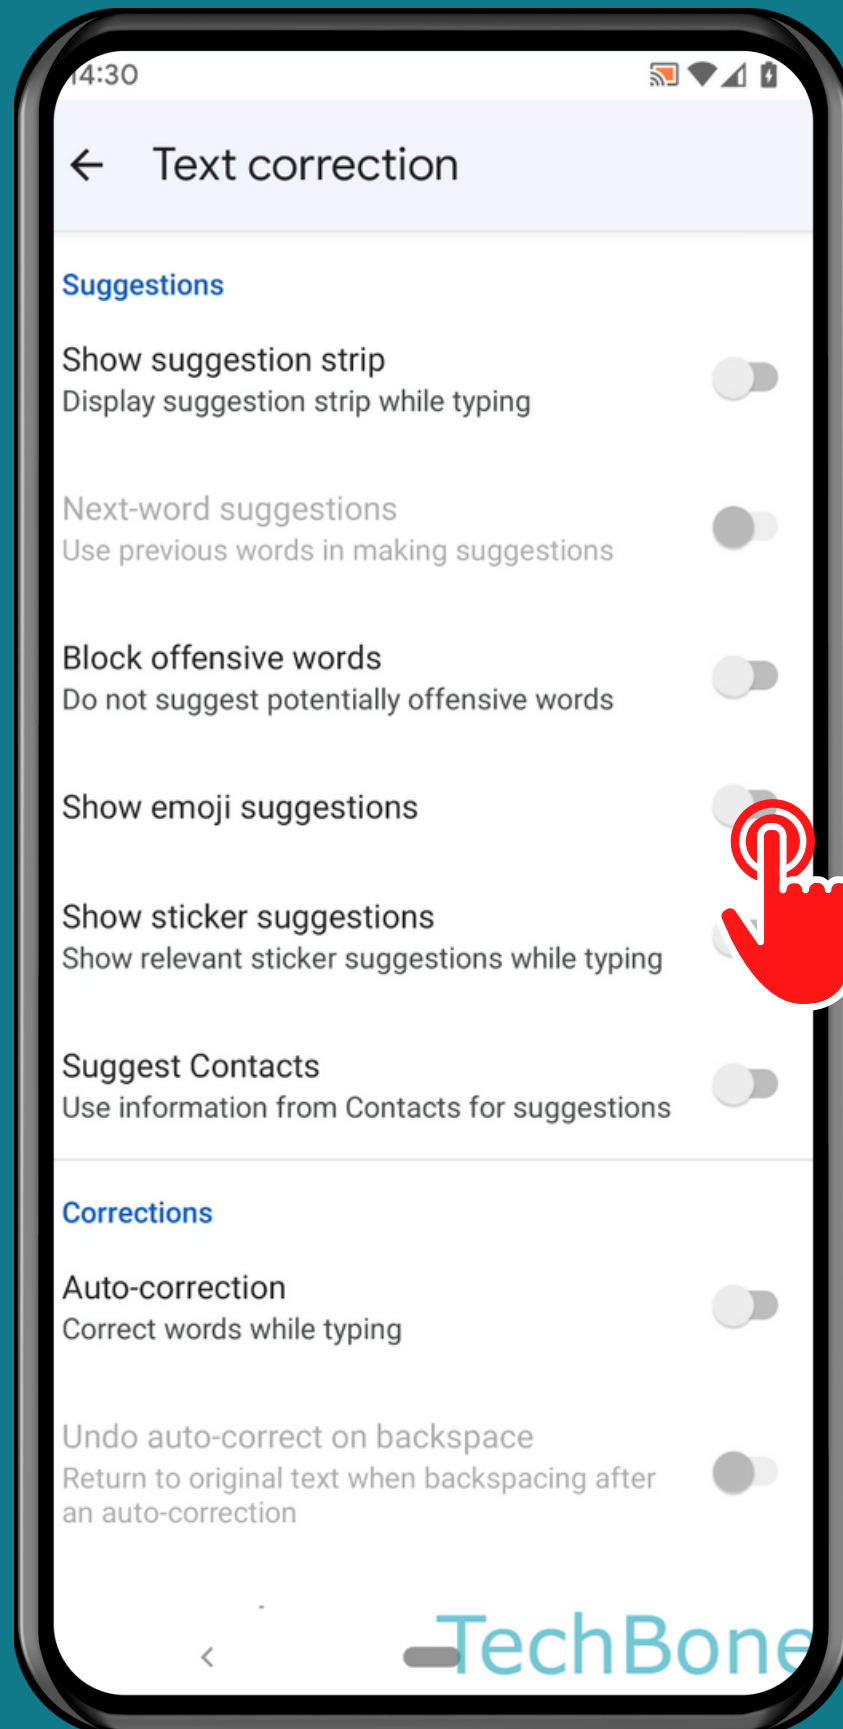

ANDROID 12

Step-by-step tutorial

HOW TO TURN ON/OFF EMOJI SUGGESTIONS

Tap on
Settings

Tap on System

Tap on

Languages and input

Tap on On-screen keyboard

Tap on
Gboard

Tap on
Text correction

Turn On/Off Show emoji suggestions

Done!