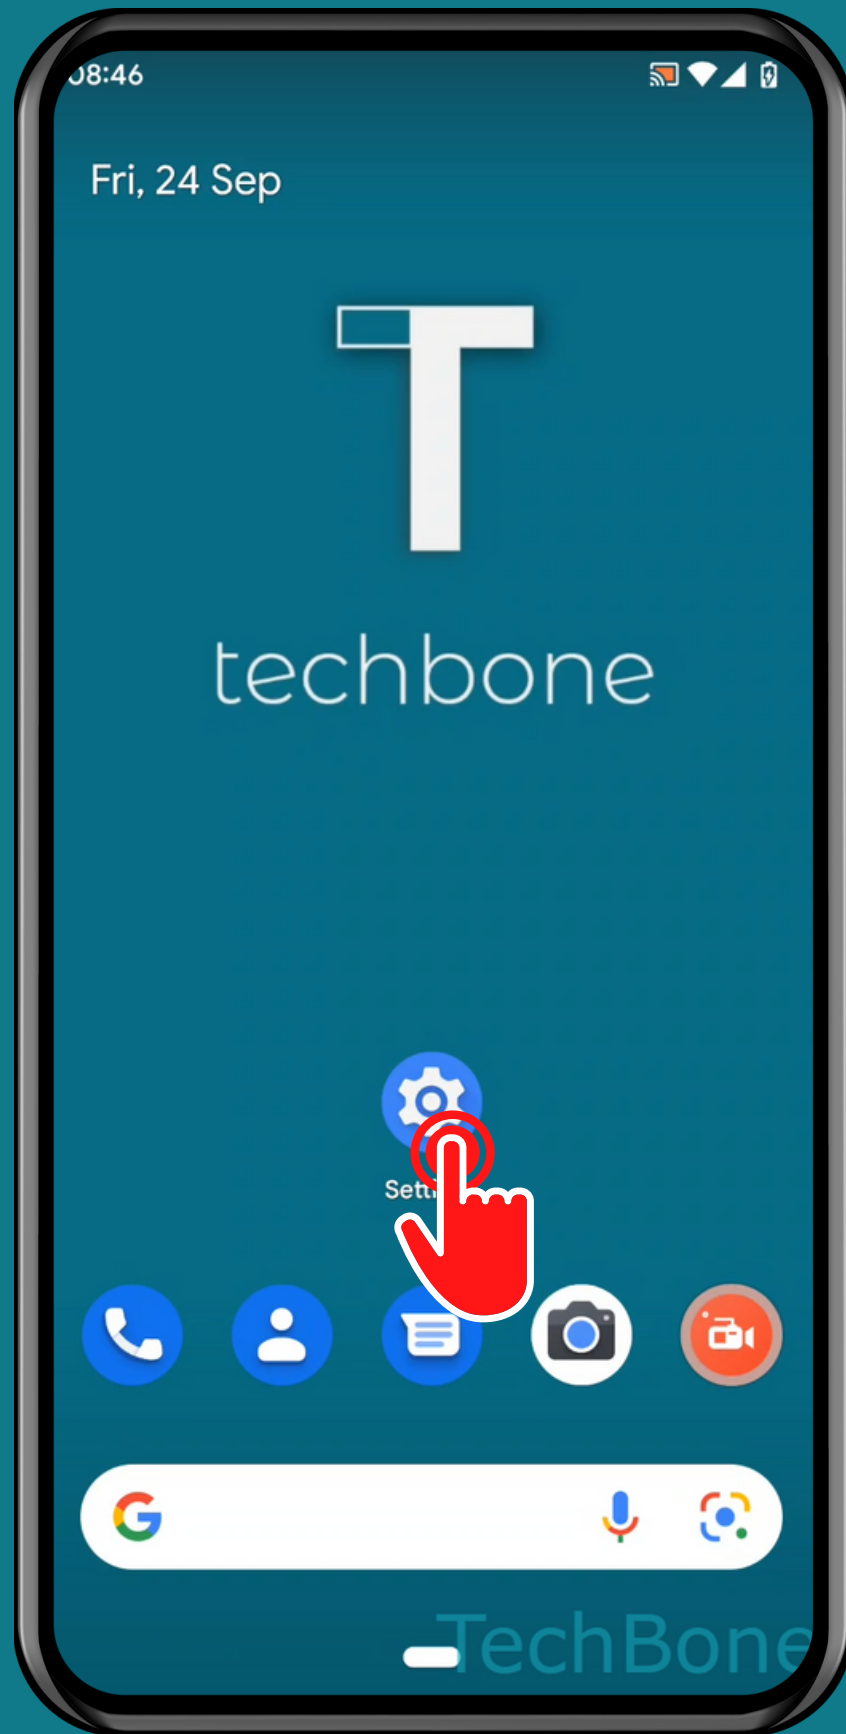

ANDROID 12

Step-by-step tutorial

HOW TO TURN ON/OFF EMOJI SUGGESTIONS

Tap on
Settings

Tap on System

Tap on

Languages and input

Tap on On-screen keyboard

Tap on
Gboard

Tap on
Text correction

Turn On/Off Show emoji suggestions

Done!