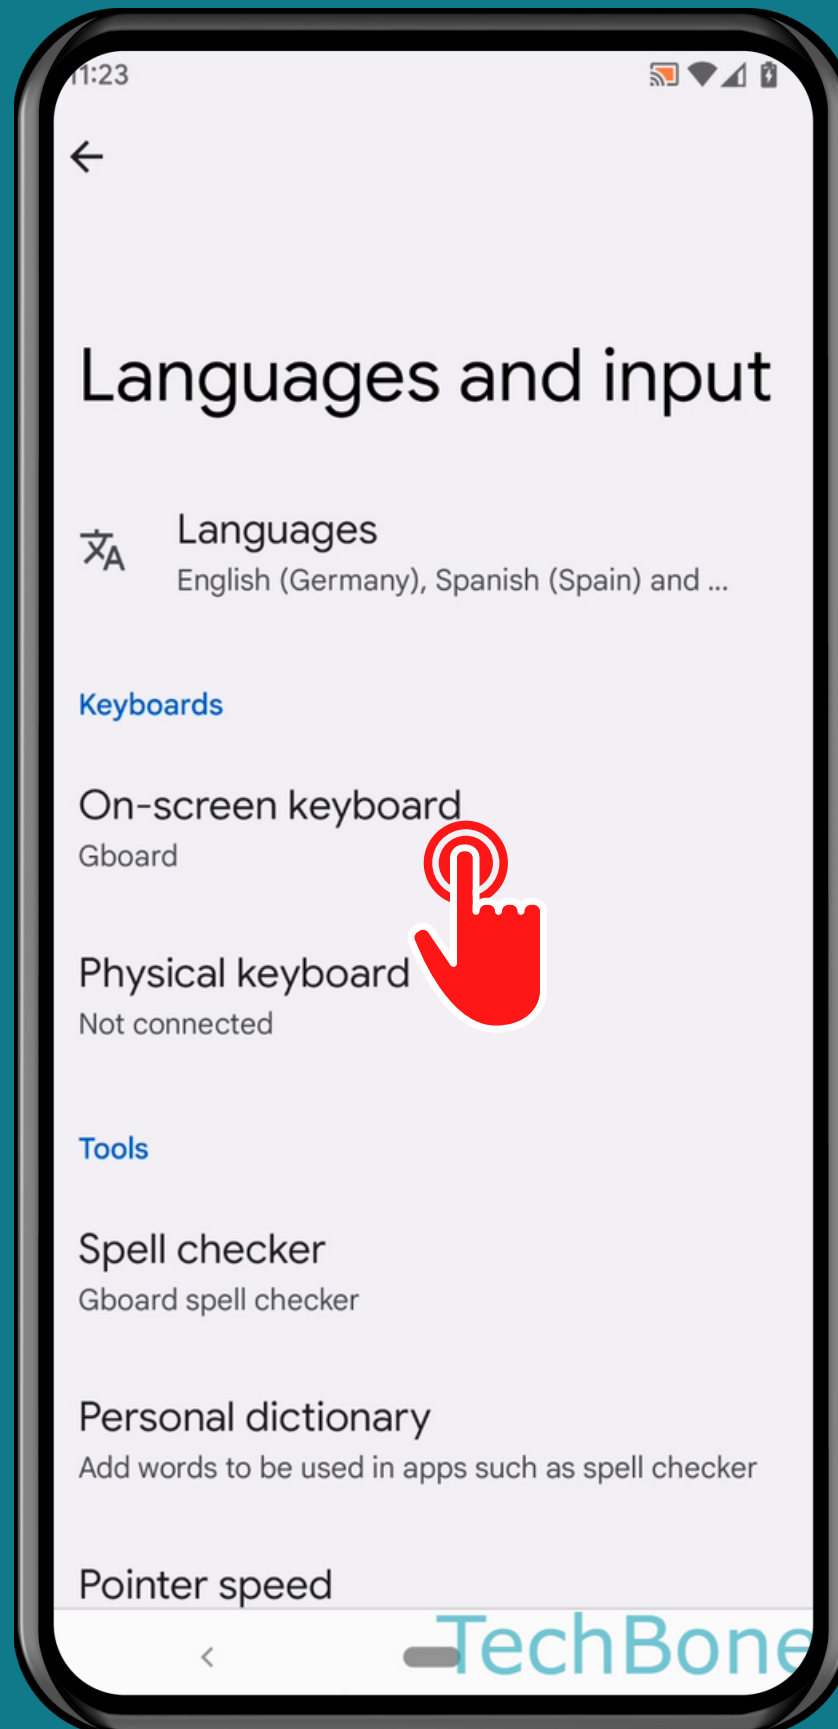

ANDROID 12

Step-by-step tutorial

HOW TO TURN ON/OFF EMOJI SUGGESTIONS

Tap on
Settings

Tap on System

Tap on

Languages and input

Tap on On-screen keyboard