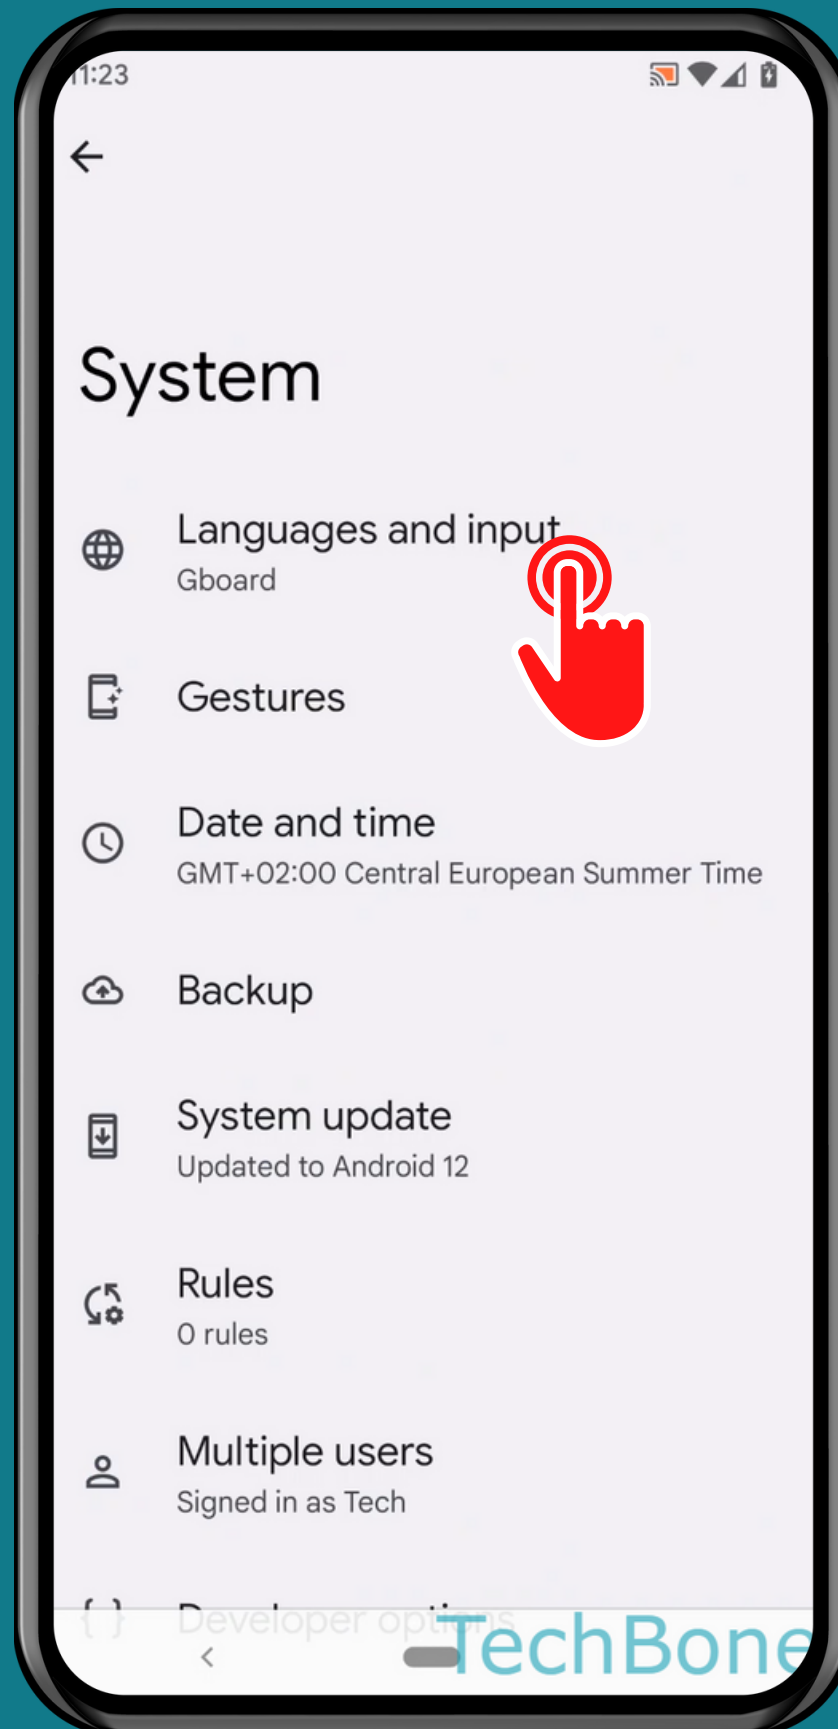

ANDROID 12

Step-by-step tutorial

HOW TO TURN ON/OFF EMOJI SUGGESTIONS

Tap on
Settings

Tap on System

Tap on

Languages and input

Tap on On-screen keyboard