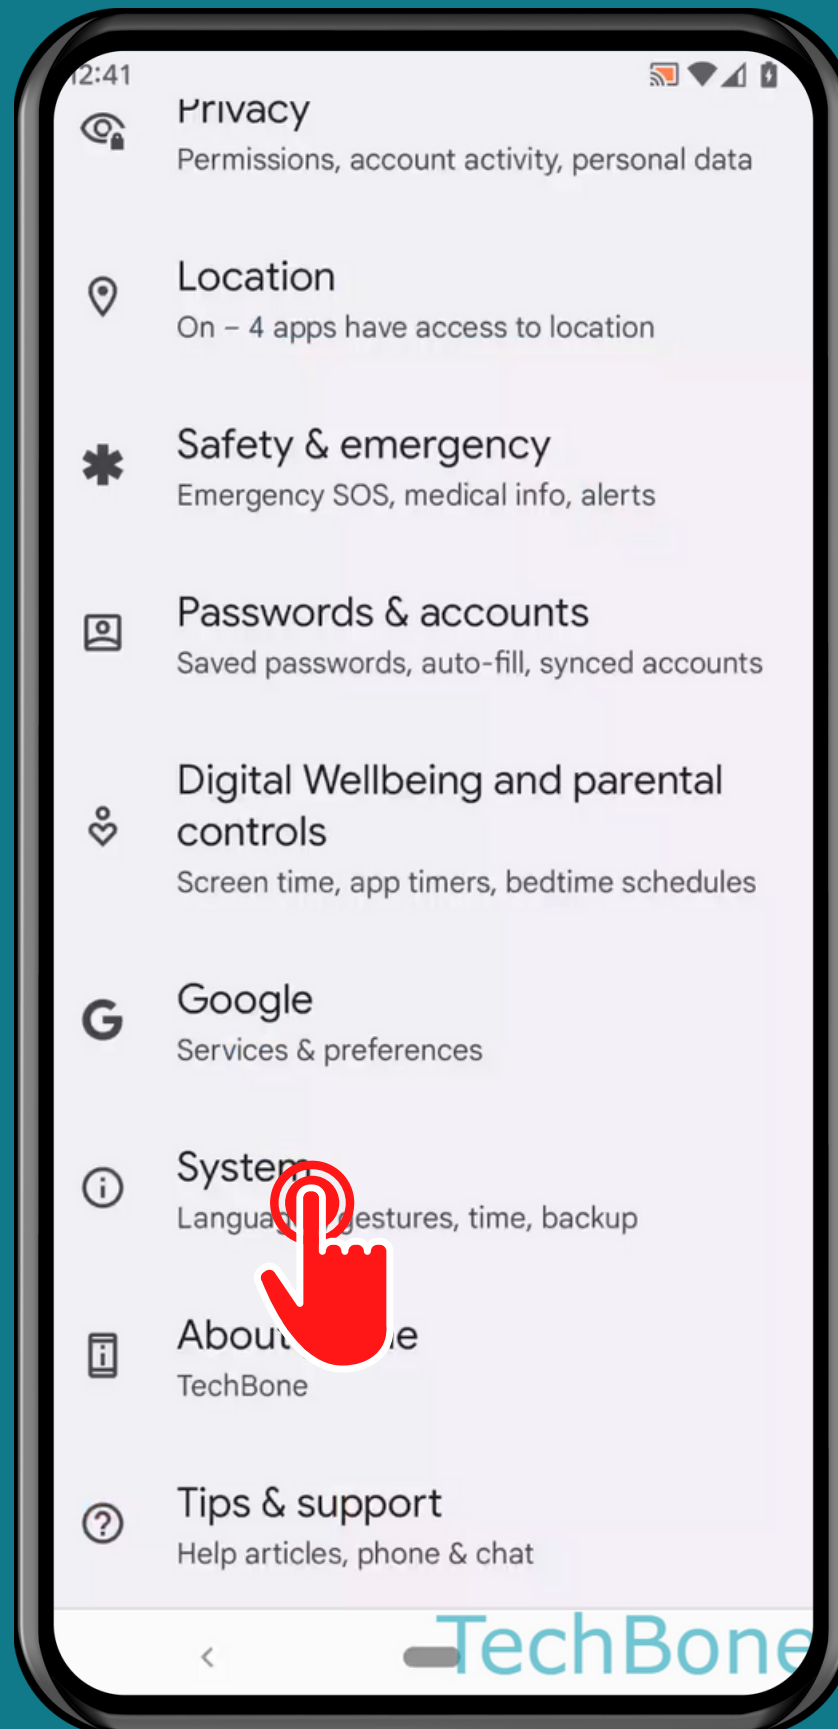

ANDROID 12

Step-by-step tutorial

HOW TO TURN ON/OFF EMOJI SUGGESTIONS

Tap on
Settings

Tap on System

Tap on

Languages and input

Tap on On-screen keyboard

Tap on
Gboard

Tap on
Text correction

Turn On/Off Show emoji suggestions

Done!