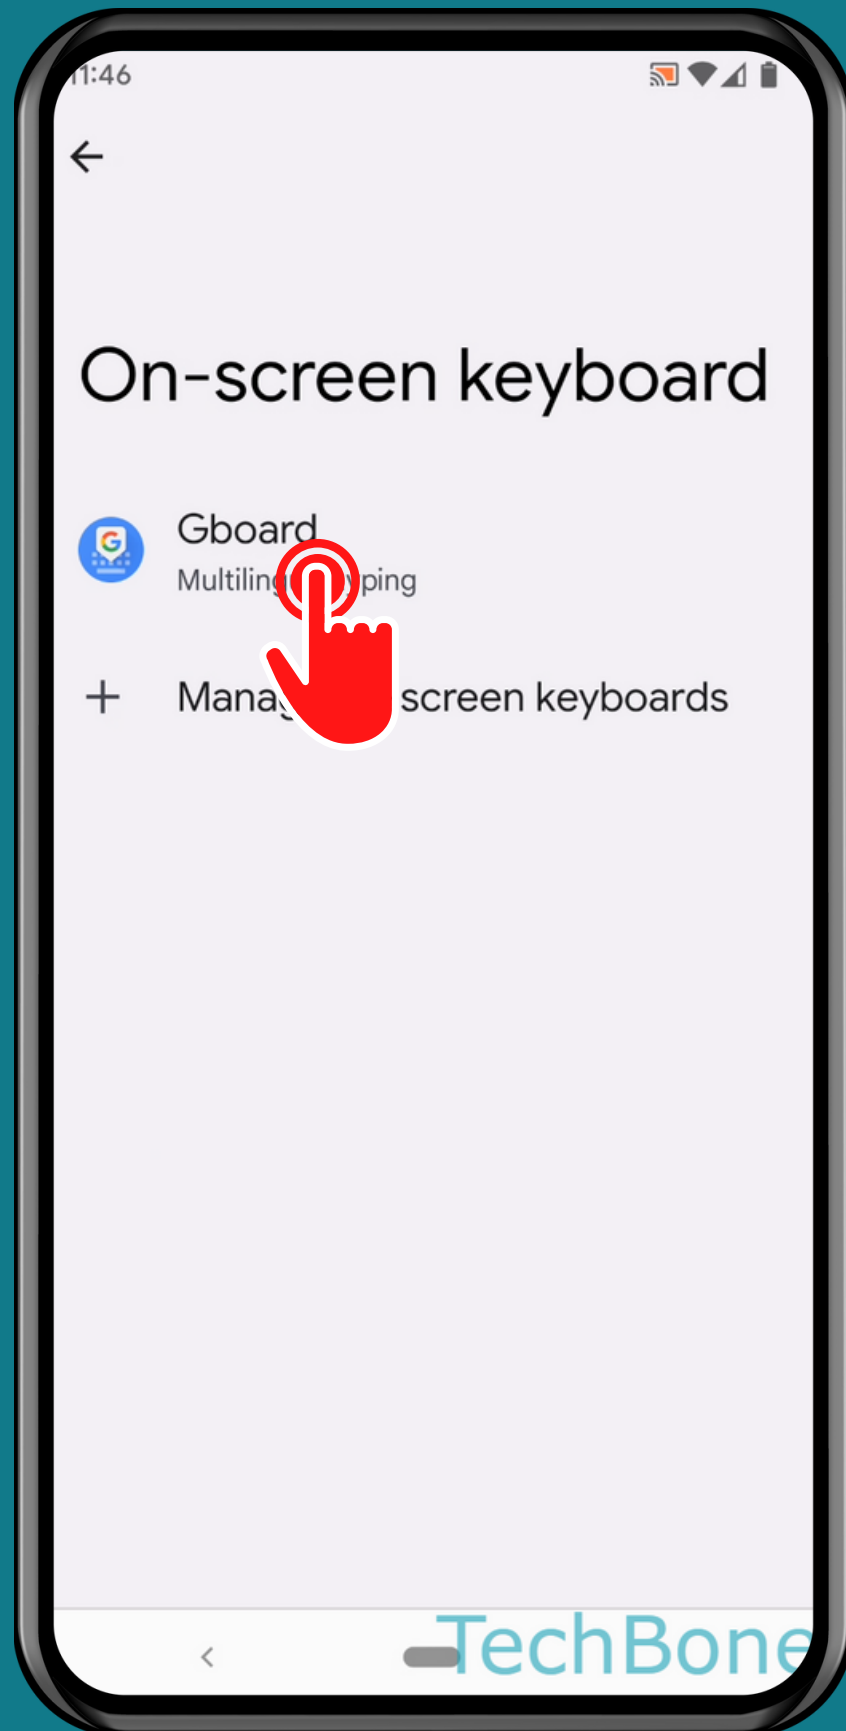

ANDROID 12

Step-by-step tutorial

HOW TO TURN ON/OFF EMOJI SUGGESTIONS

Tap on
Settings

Tap on System

Tap on

Languages and input

Tap on On-screen keyboard