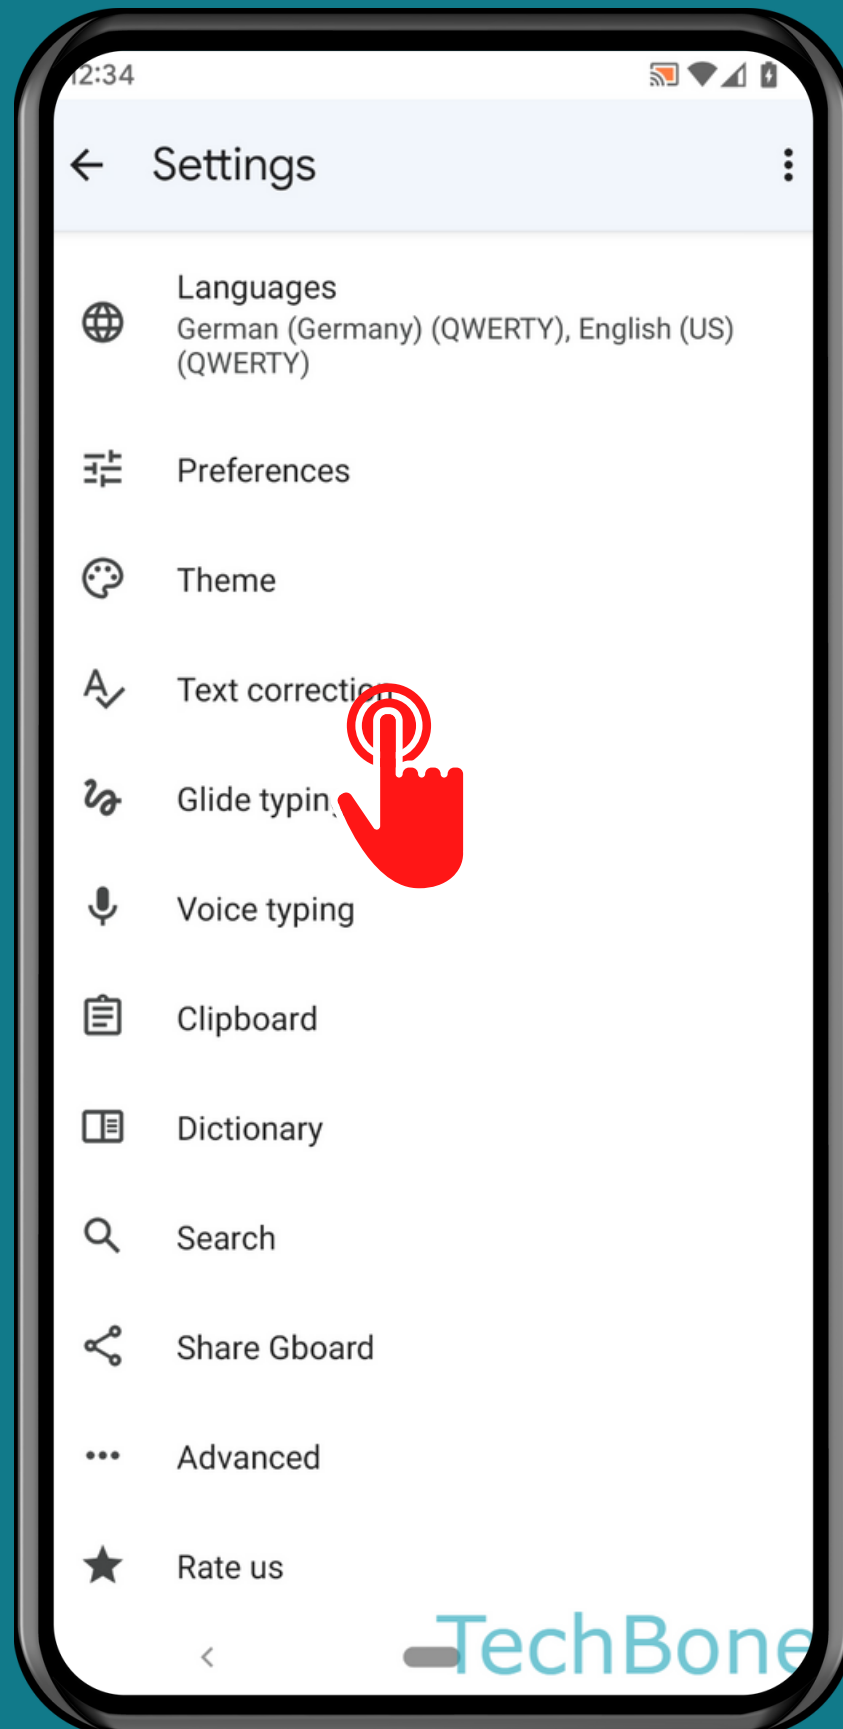

ANDROID 12

Step-by-step tutorial

HOW TO TURN ON/OFF EMOJI SUGGESTIONS

Tap on
Settings

Tap on System

Tap on

Languages and input

Tap on On-screen keyboard

Tap on
Gboard

Tap on
Text correction

Turn On/Off Show emoji suggestions

Done!