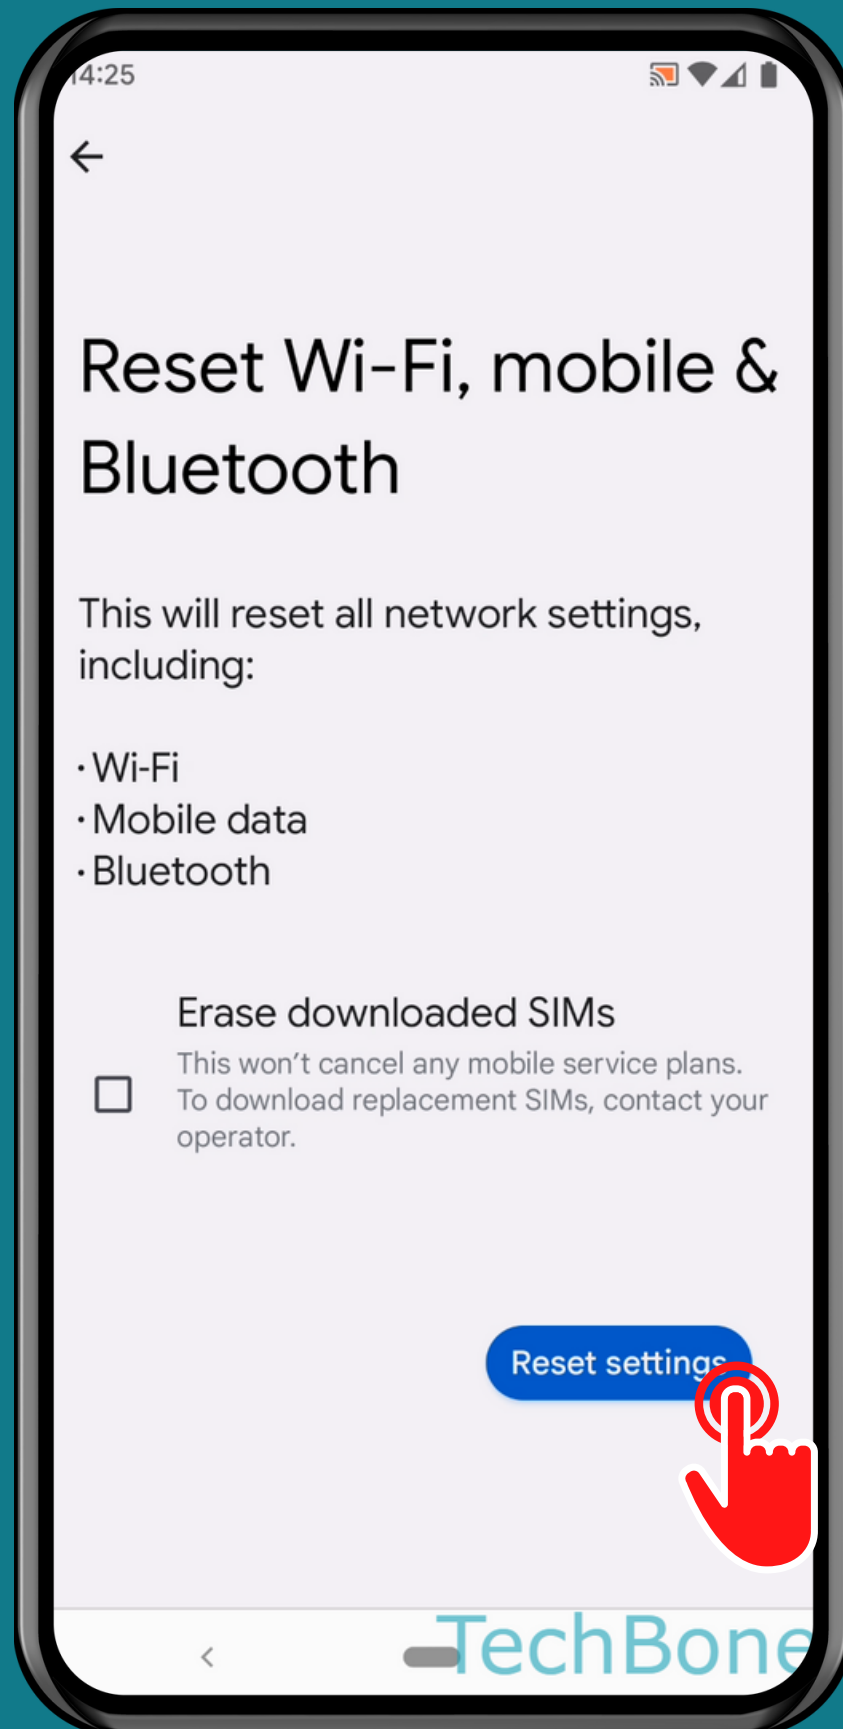

ANDROID 12

Step-by-step tutorial

HOW TO RESET NETWORK SETTINGS

Tap on
Settings

Tap on System

Tap on Reset options

Tap on

Reset Wi-Fi, mobile &
Bluetooth

Tap on
Reset settings

Done!