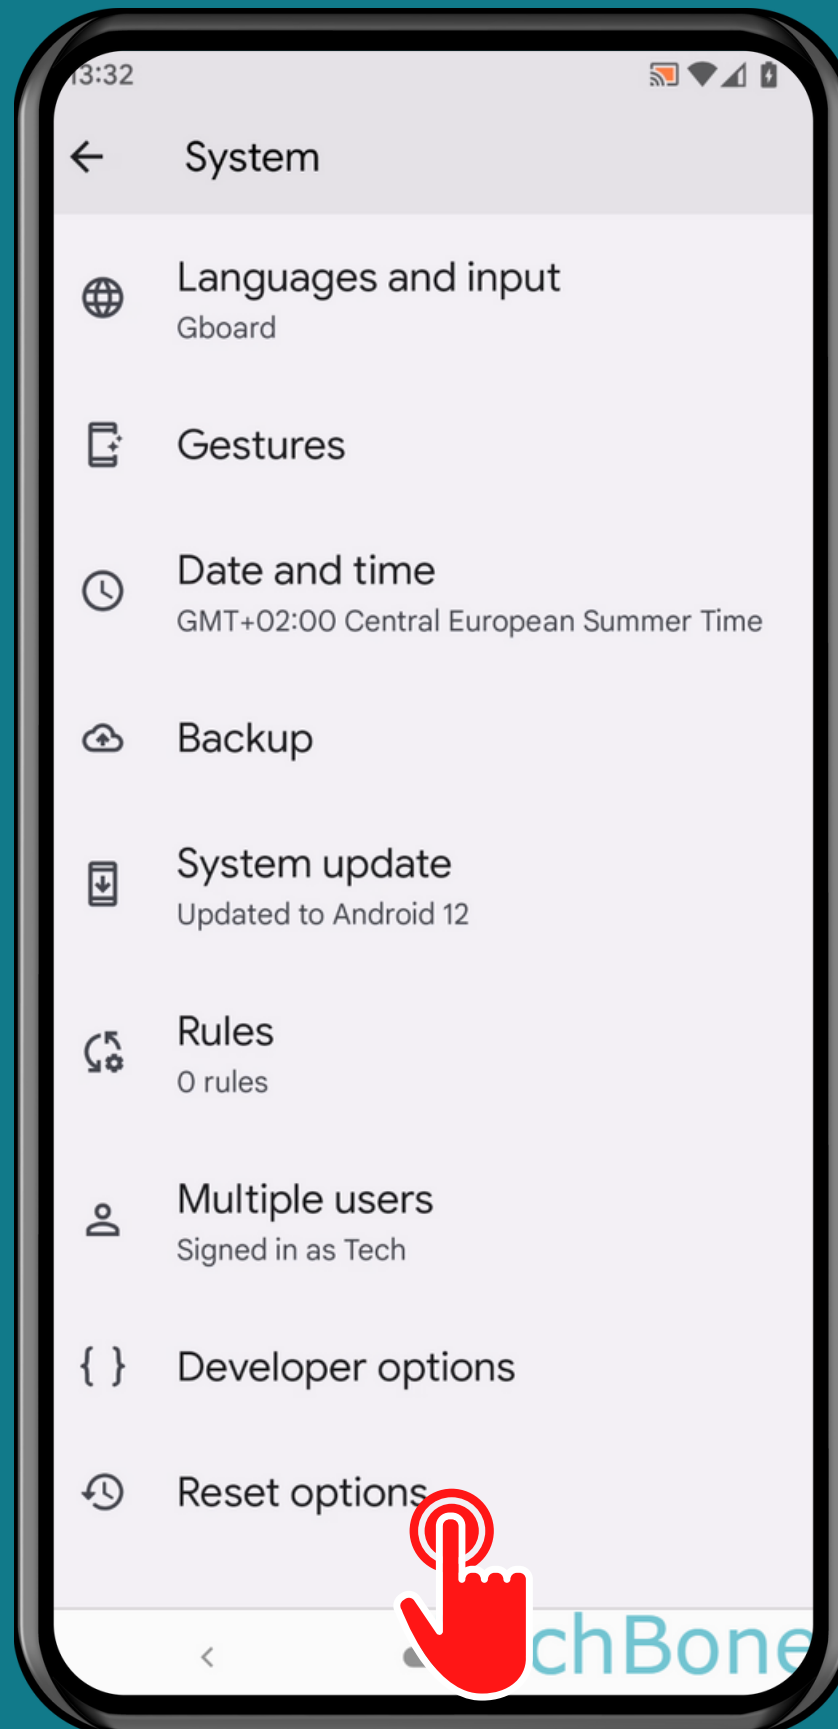

ANDROID 12

Step-by-step tutorial

HOW TO RESET NETWORK SETTINGS

Tap on
Settings

Tap on System

Tap on Reset options

Tap on

Reset Wi-Fi, mobile &
Bluetooth

Tap on
Reset settings

Done!