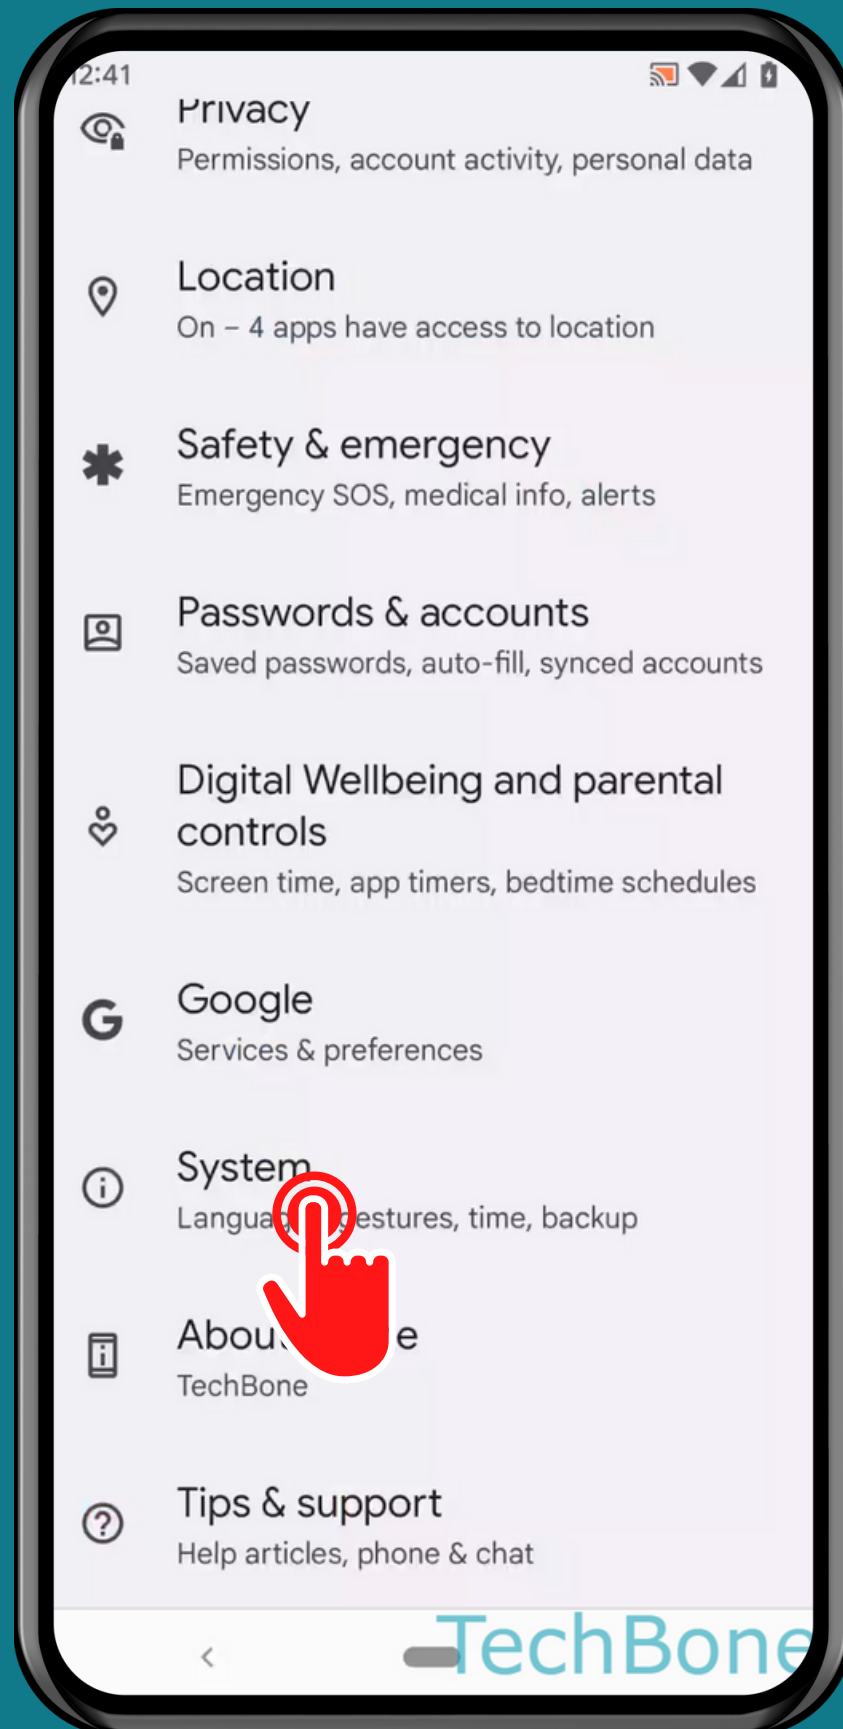

ANDROID 12

Step-by-step tutorial

HOW TO RESET NETWORK SETTINGS

Tap on
Settings

Tap on System

Tap on Reset options

Tap on

Reset Wi-Fi, mobile &
Bluetooth

Tap on
Reset settings

Done!