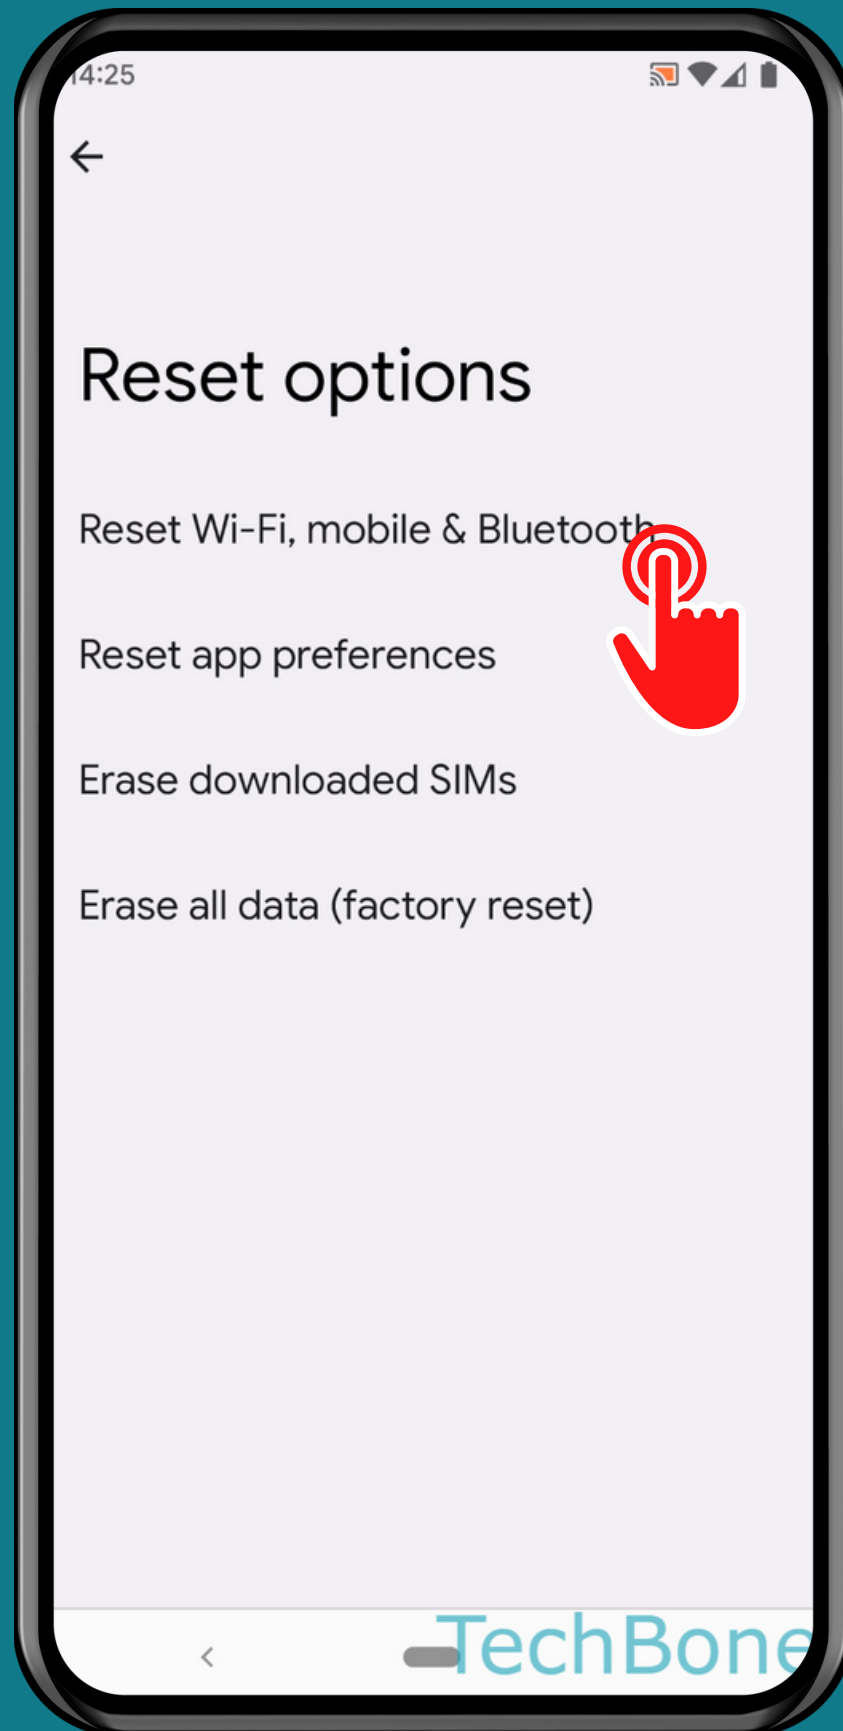

ANDROID 12

Step-by-step tutorial

HOW TO RESET NETWORK SETTINGS

Tap on
Settings

Tap on System

Tap on Reset options

Tap on

Reset Wi-Fi, mobile &
Bluetooth

Tap on
Reset settings

Done!