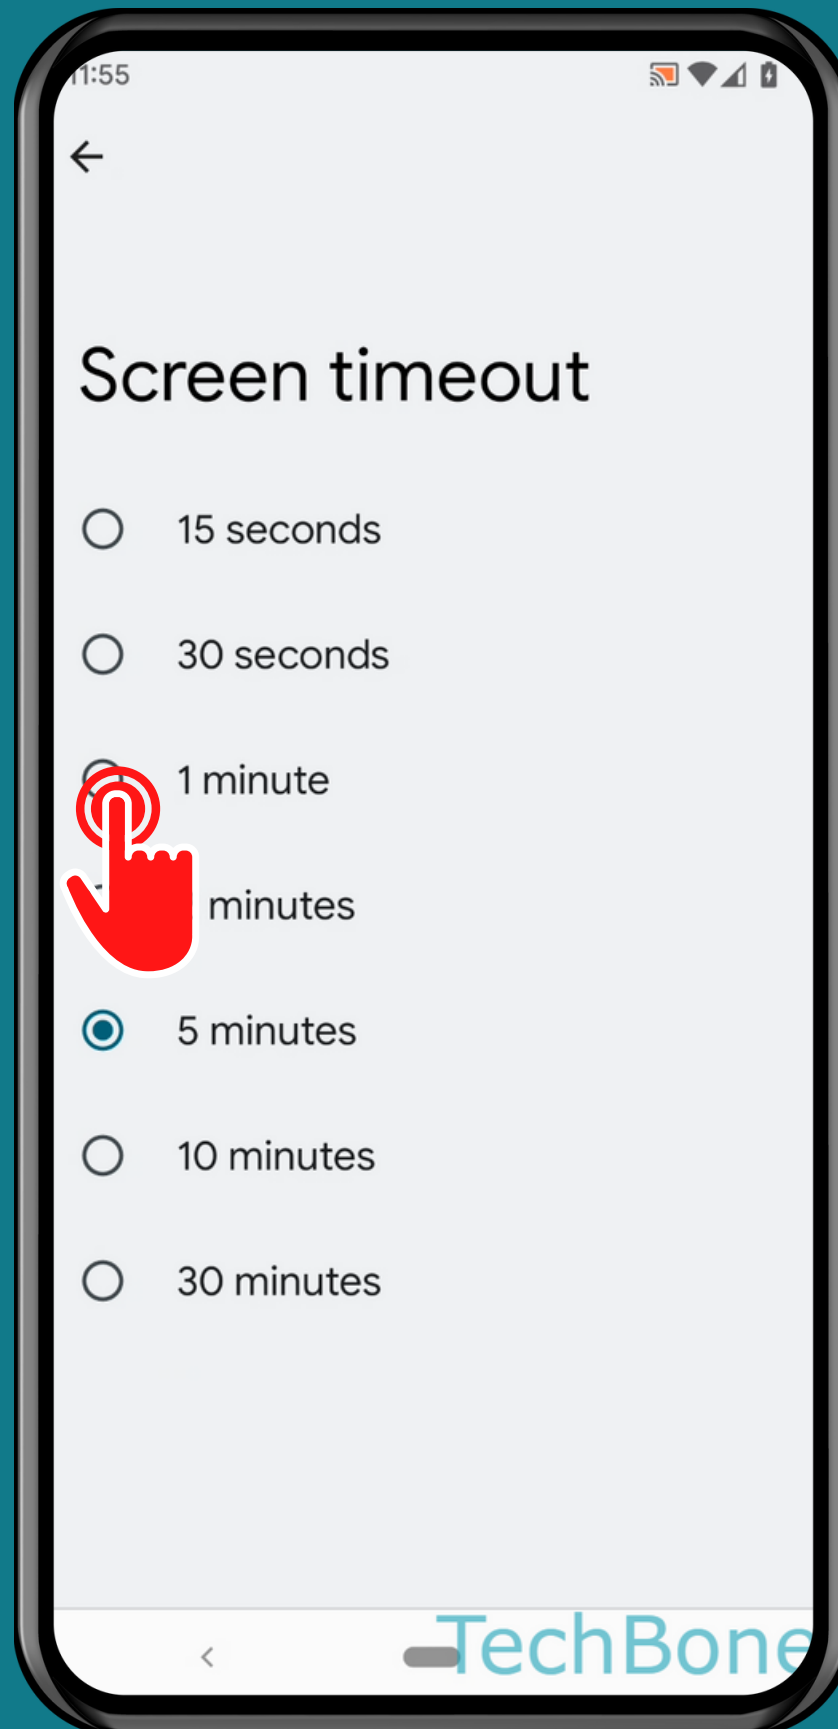

ANDROID 12

Step-by-step tutorial

HOW TO ADJUST SCREEN TIMEOUT

Tap on
Settings

Tap on
Display

Tap on
Screen timeout

Choose an Option

Done!