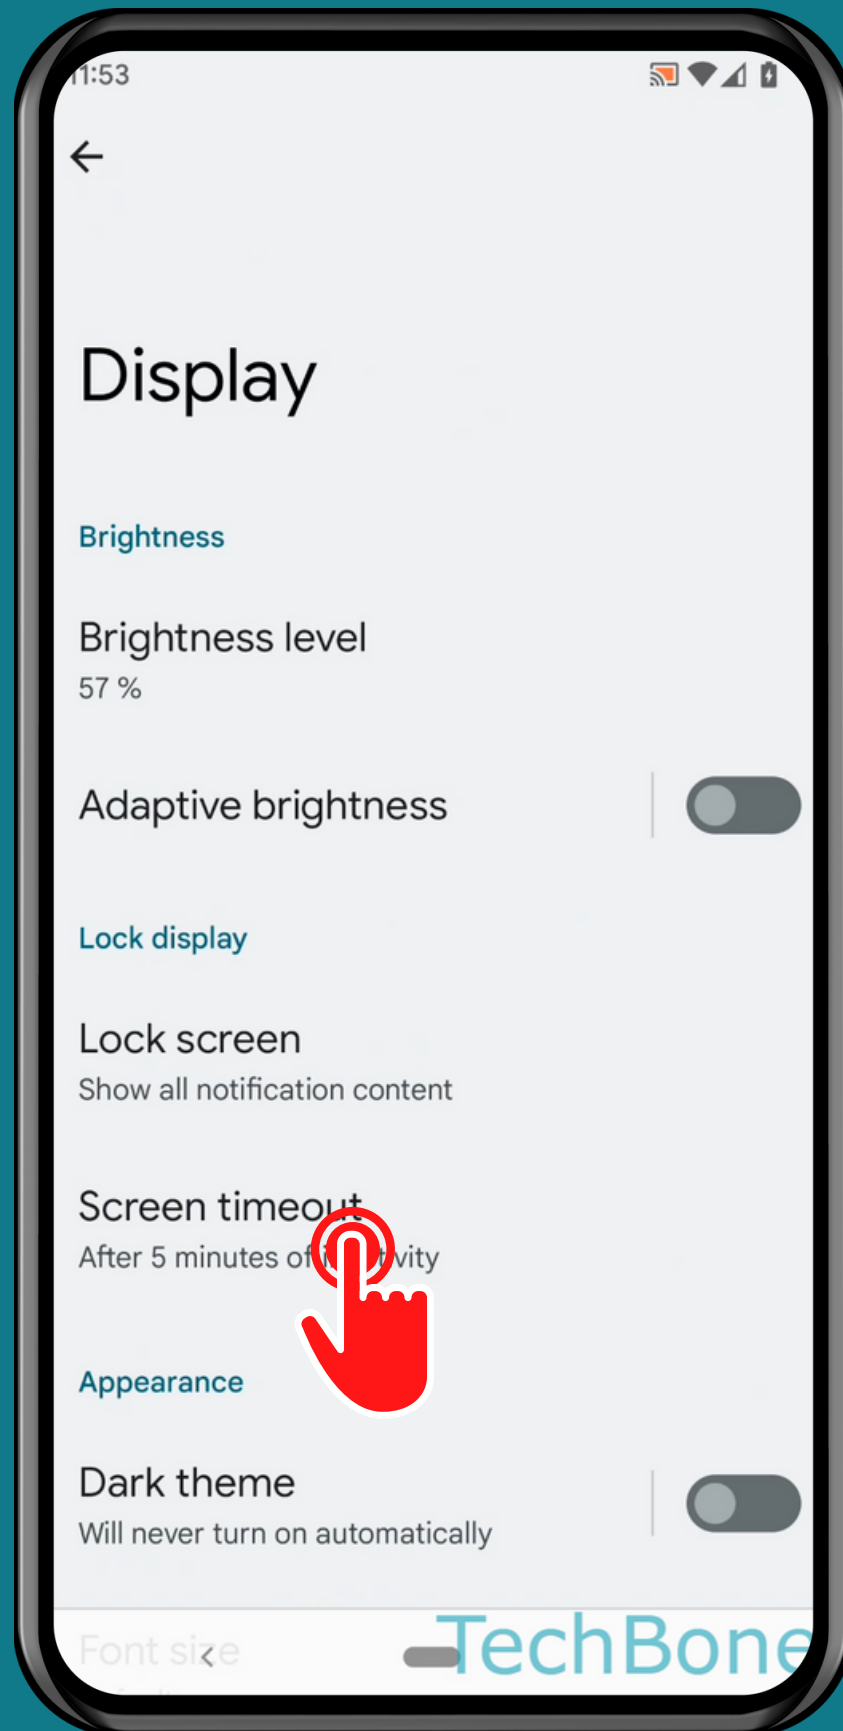

ANDROID 12

Step-by-step tutorial

HOW TO ADJUST SCREEN TIMEOUT

Tap on
Settings

Tap on
Display

Tap on
Screen timeout

Choose an Option

Done!