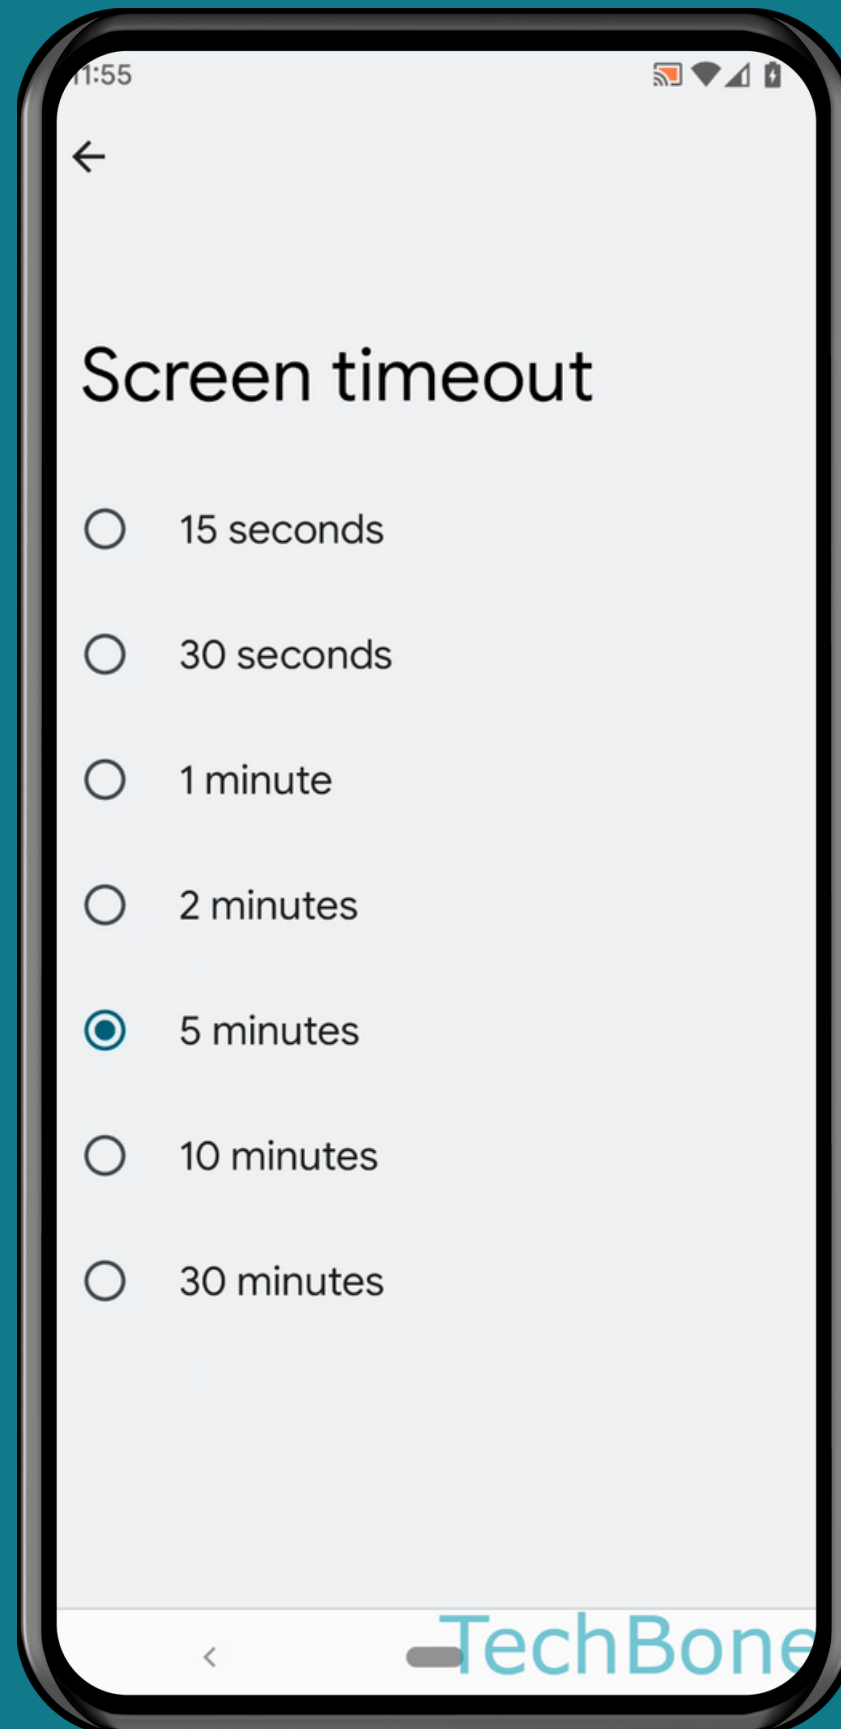

ANDROID 12

Step-by-step tutorial

HOW TO ADJUST SCREEN TIMEOUT

Tap on
Settings

Tap on
Display

Tap on
Screen timeout

Choose an Option

Done!