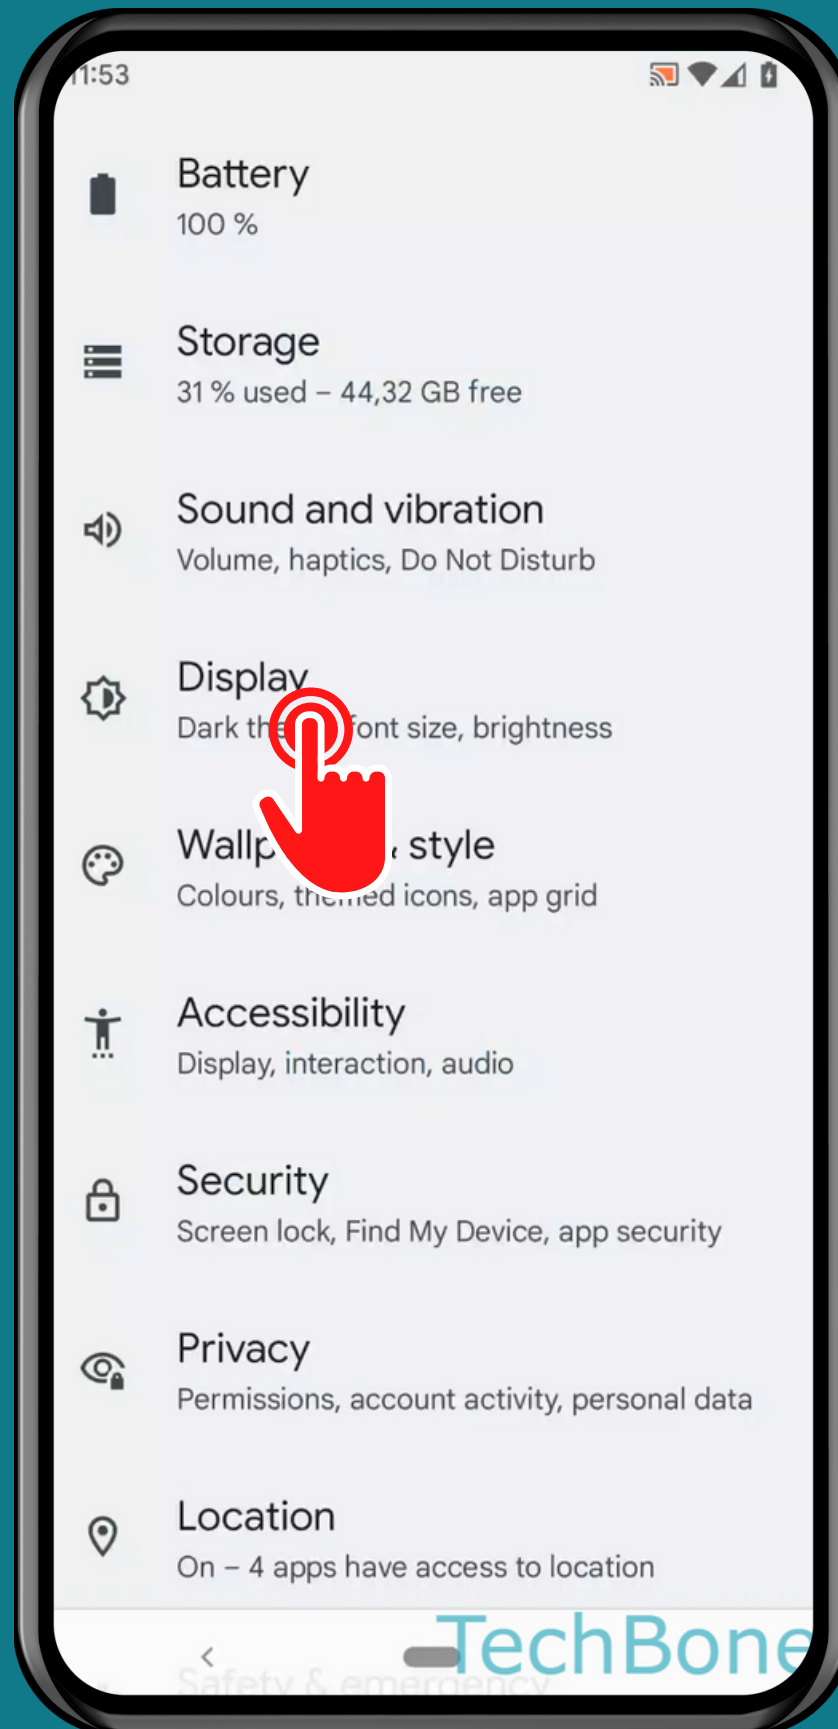

ANDROID 12

Step-by-step tutorial

HOW TO ADJUST SCREEN TIMEOUT

Tap on
Settings

Tap on
Display

Tap on
Screen timeout

Choose an Option

Done!