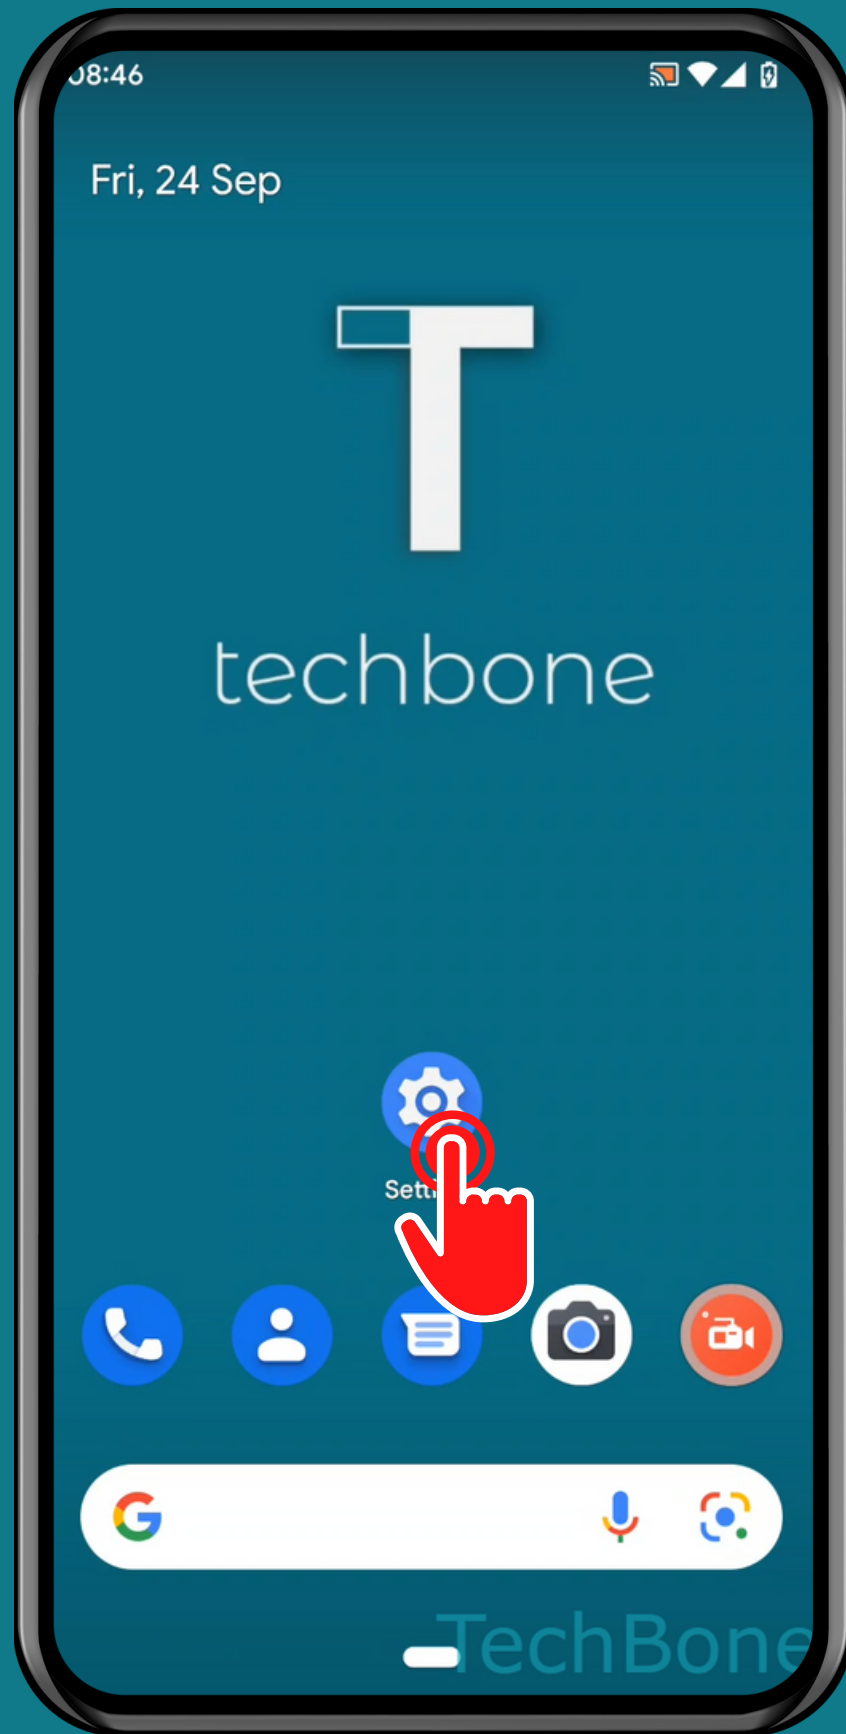

ANDROID 12

Step-by-step tutorial

HOW TO ADJUST SCREEN TIMEOUT

Tap on
Settings

Tap on
Display

Tap on
Screen timeout

Choose an Option

Done!