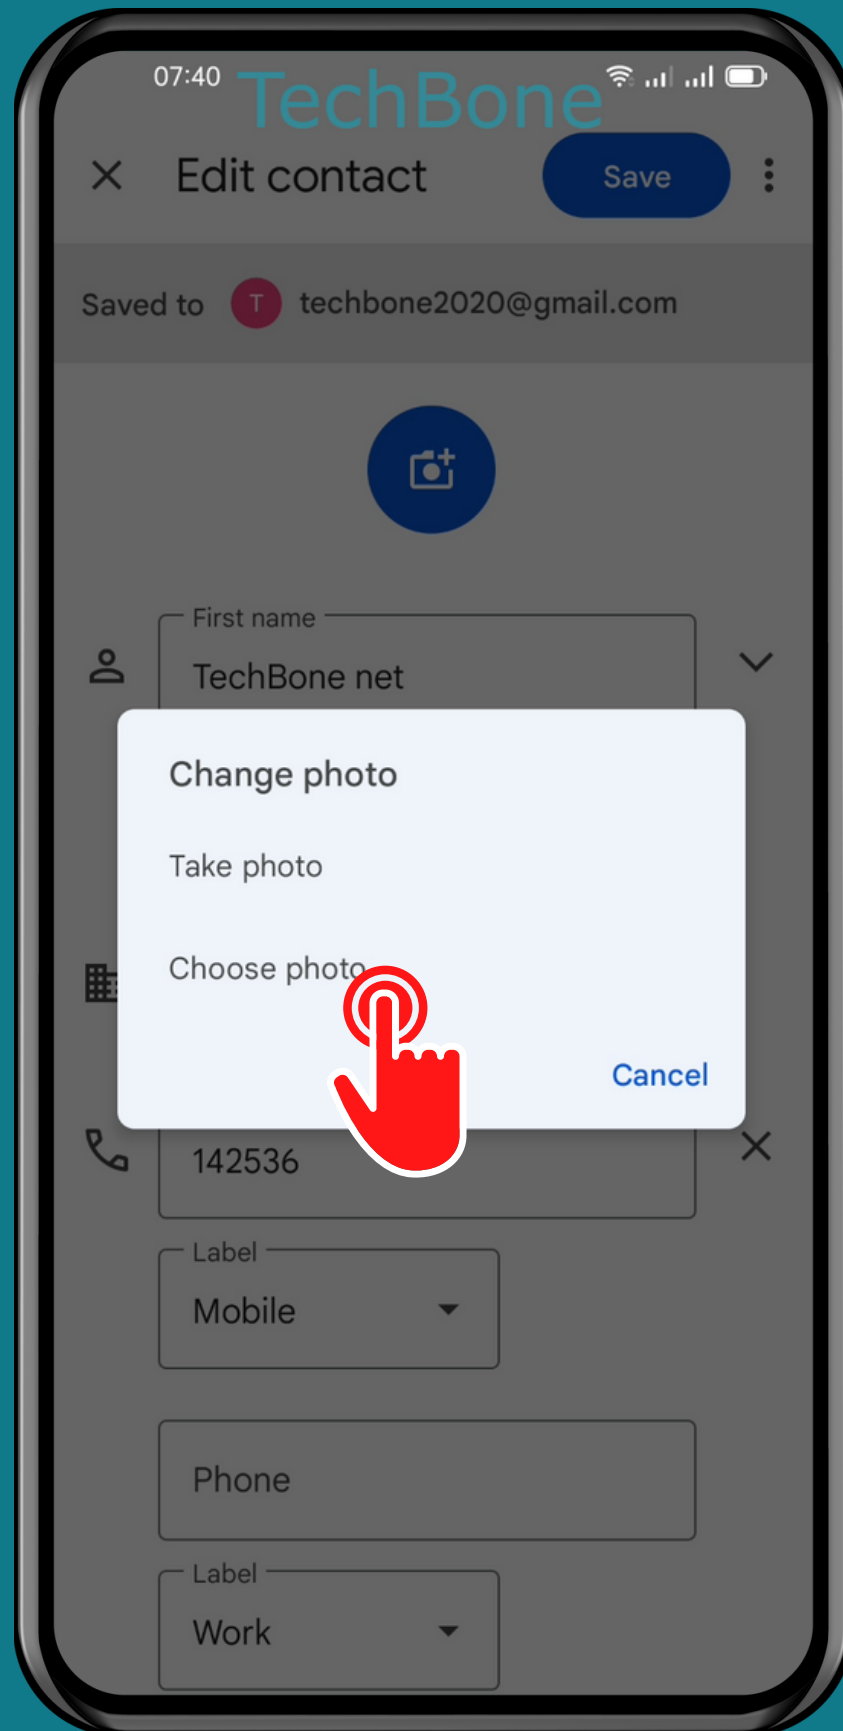

OPPO

Contacts - Android 11 - ColorOS 11

HOW TO ADD A PHOTO TO CONTACT

Tap on Contacts

Choose a Contact

Tap on
Edit contact

Tap on
Add photo

Choose an Option

Choose a
Photo

Adjust the **Photo** and
tap **Done**

Tap on
Save

Done!