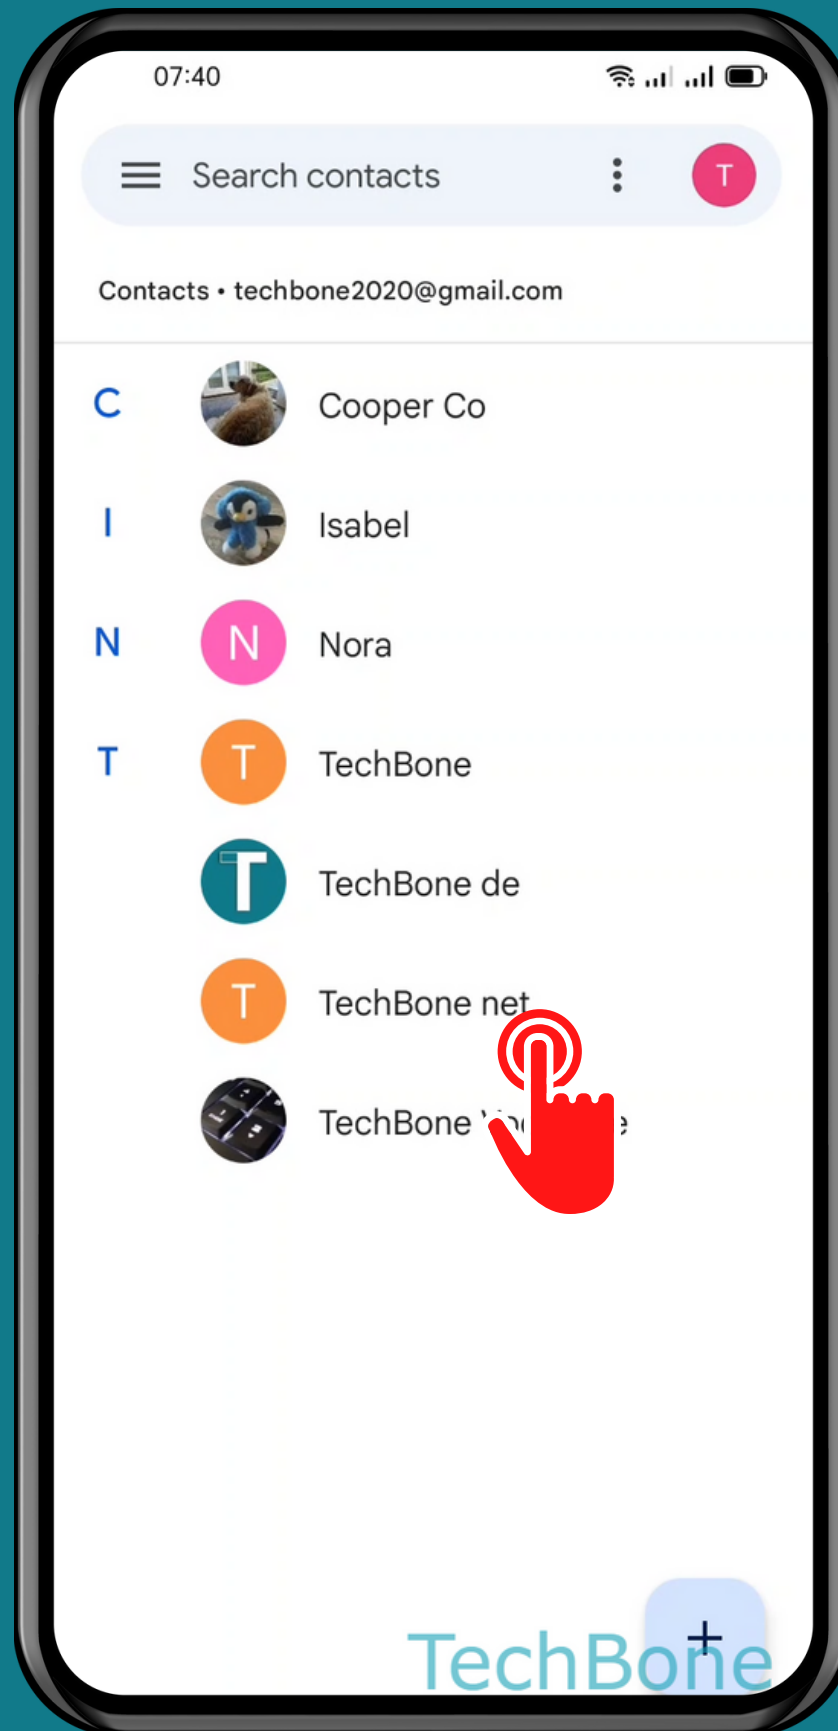

OPPO

Contacts - Android 11 - ColorOS 11

HOW TO ADD A PHOTO TO CONTACT

Tap on Contacts

Choose a Contact

Tap on
Edit contact

Tap on
Add photo

Choose an Option

Choose a
Photo

Adjust the **Photo** and
tap **Done**

Tap on
Save

Done!