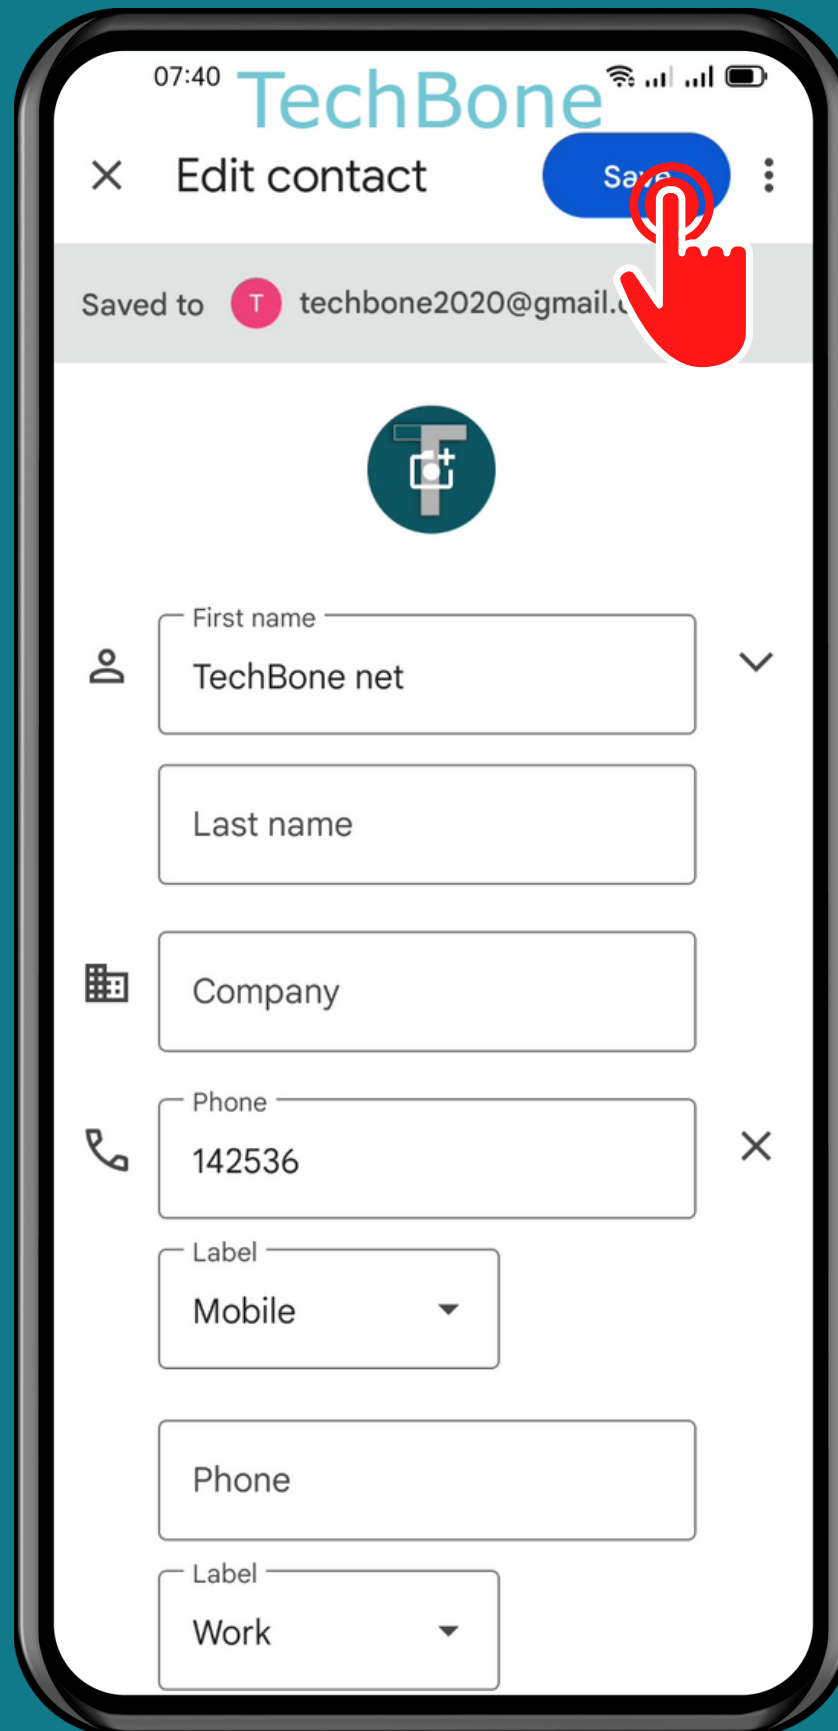

OPPO

Contacts - Android 11 - ColorOS 11

HOW TO ADD A PHOTO TO CONTACT

Tap on Contacts

Choose a Contact

Tap on
Edit contact

Tap on
Add photo

Choose an Option

Choose a
Photo

Adjust the **Photo** and
tap **Done**

Tap on
Save

Done!