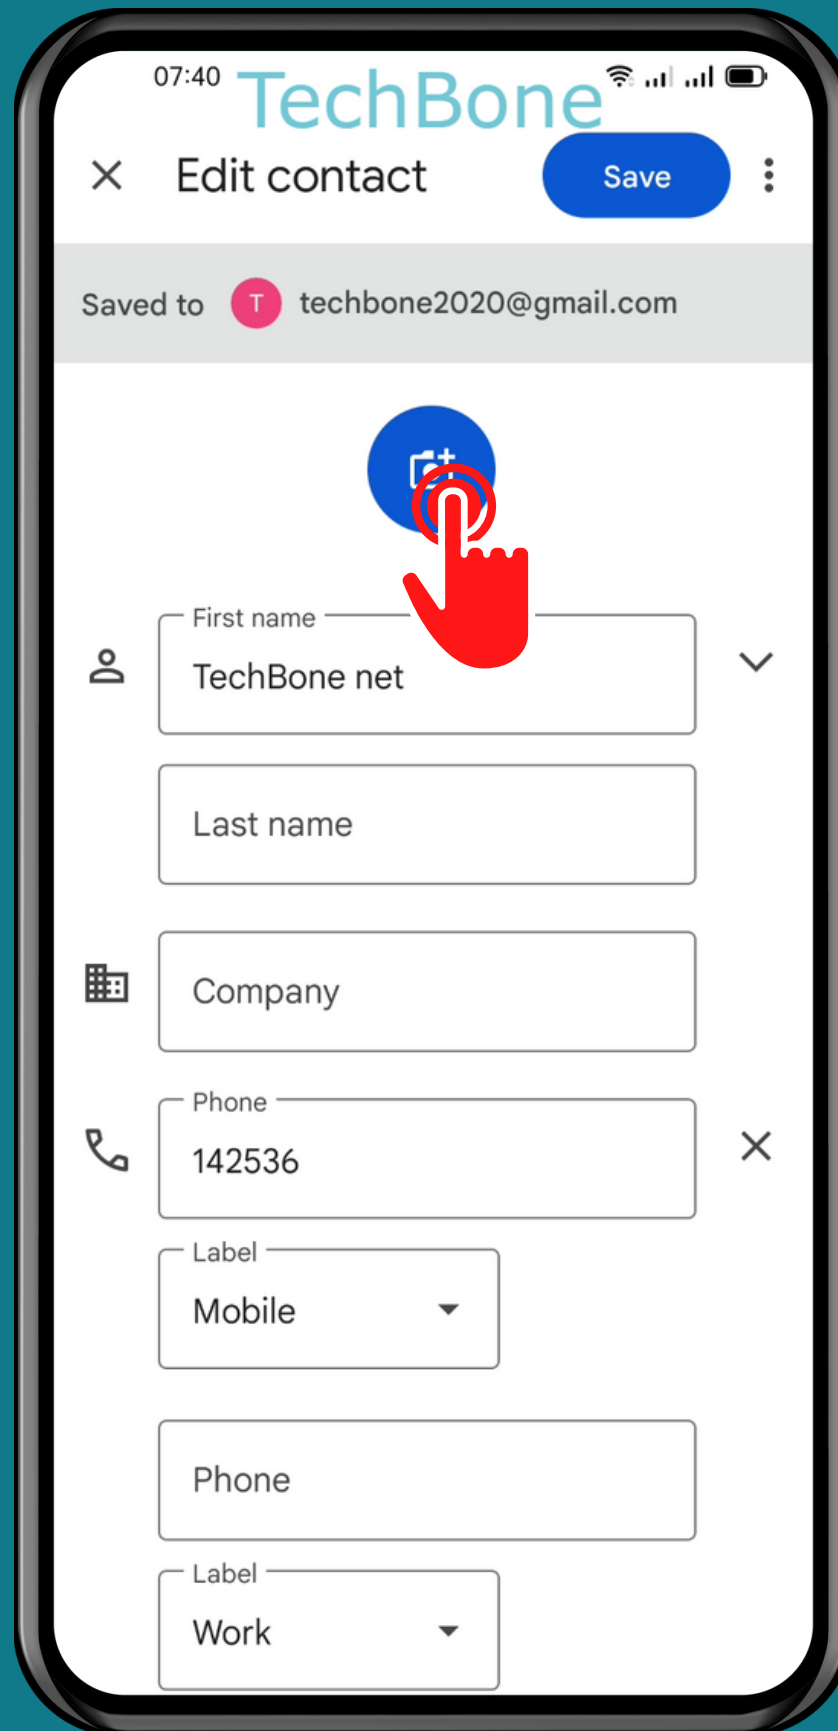

OPPO

Contacts - Android 11 - ColorOS 11

HOW TO ADD A PHOTO TO CONTACT

Tap on Contacts

Choose a Contact

Tap on
Edit contact

Tap on
Add photo

Choose an Option

Choose a
Photo

Adjust the **Photo** and
tap **Done**

Tap on
Save

Done!