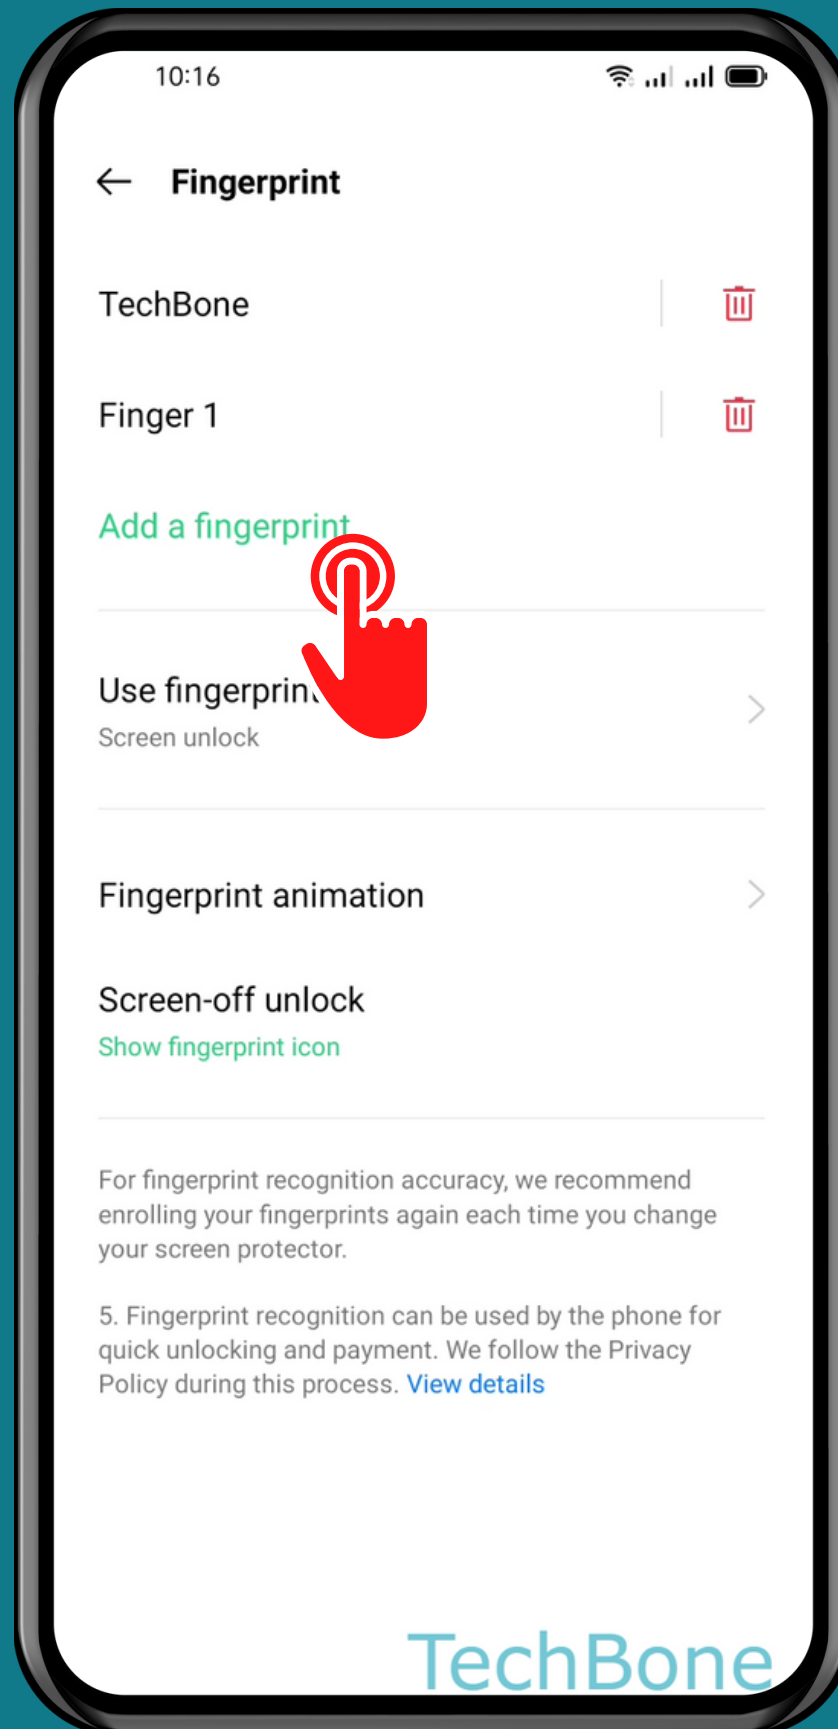

OPPO

Android 11 - ColorOS 11

HOW TO ADD ANOTHER FINGERPRINT

Tap on
Settings

Tap on Password & biometrics

Tap on Fingerprint

Tap on
Add a fingerprint

Place the **finger on**
the sensor and follow
the instructions