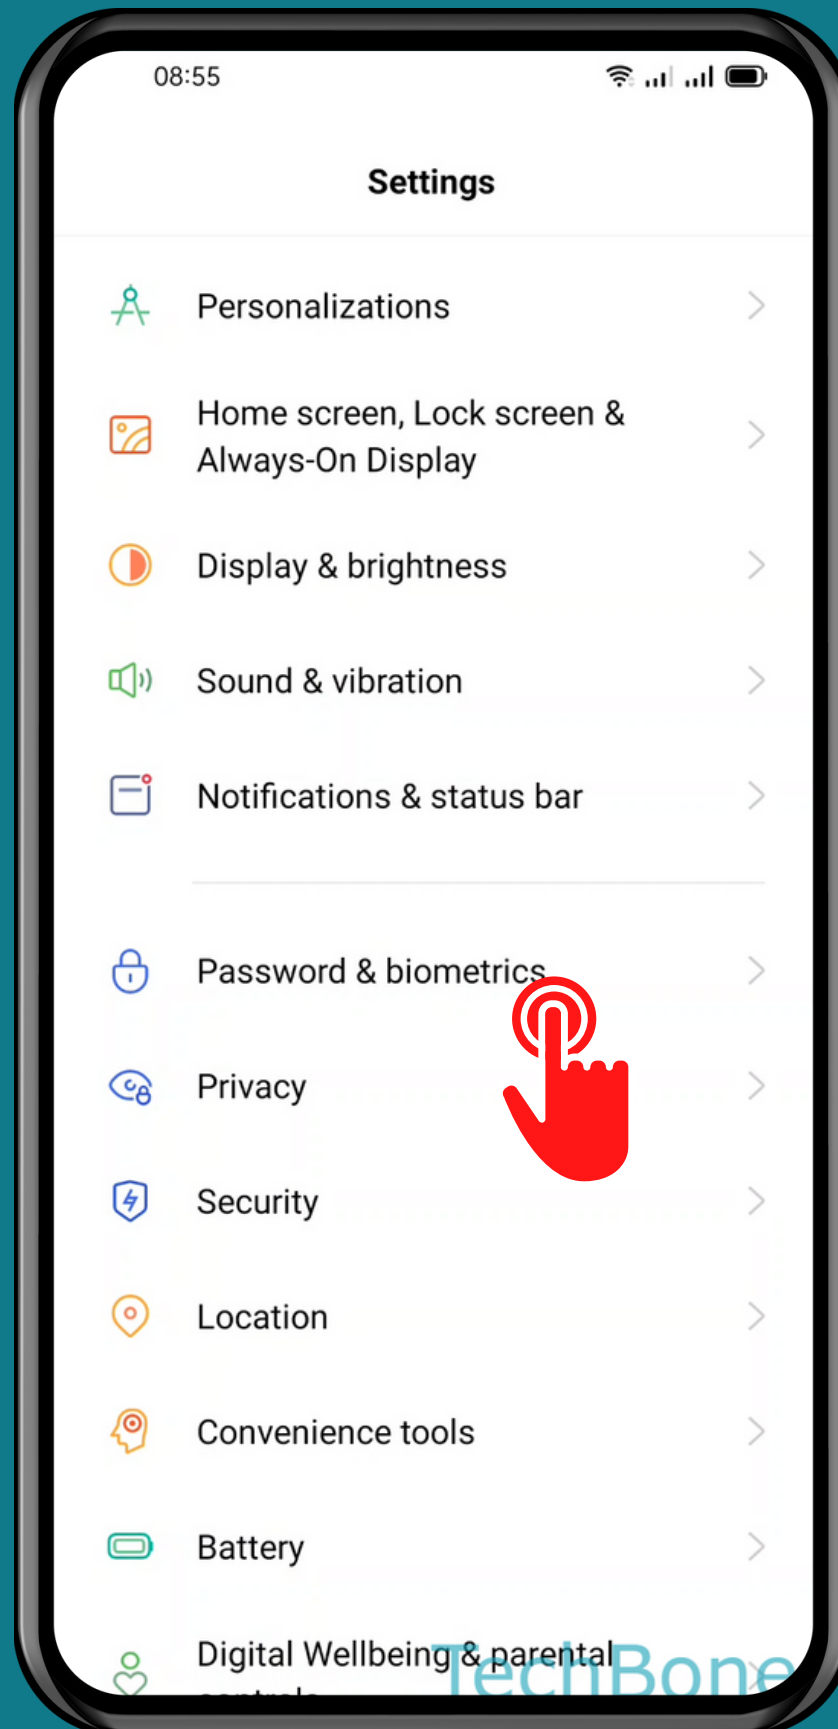

OPPO

Android 11 - ColorOS 11

HOW TO ADD ANOTHER FINGERPRINT

Tap on
Settings

Tap on Password & biometrics

Tap on Fingerprint

Tap on
Add a fingerprint

Place the **finger on**
the sensor and follow
the instructions