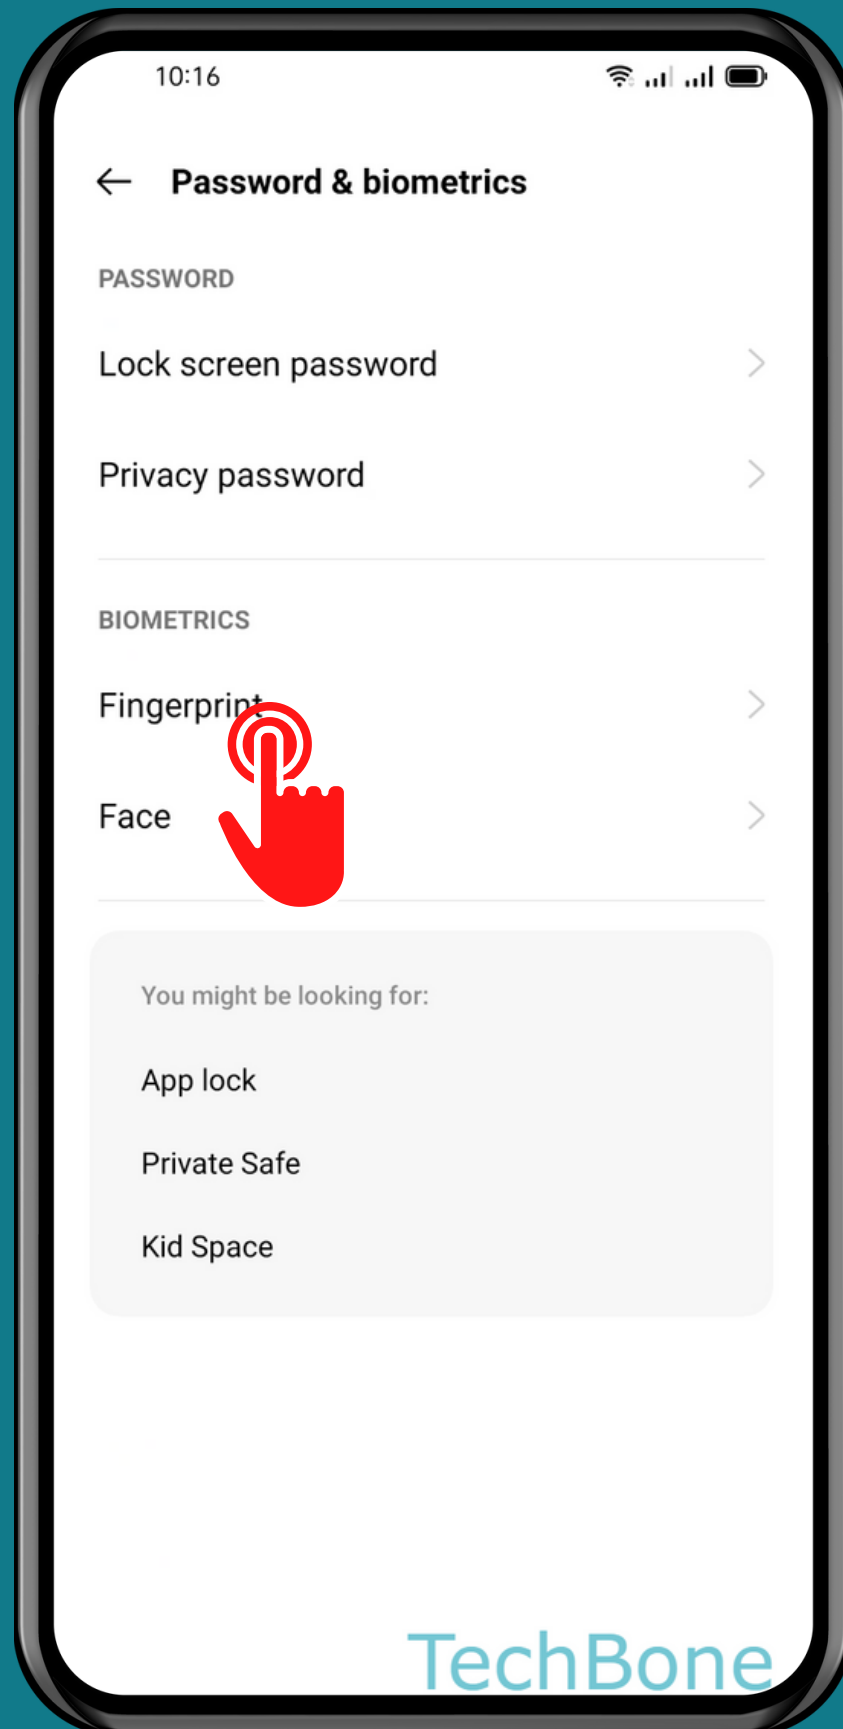

OPPO

Android 11 - ColorOS 11

HOW TO ADD ANOTHER FINGERPRINT

Tap on
Settings

Tap on Password & biometrics

Tap on Fingerprint

Tap on
Add a fingerprint

Place the **finger on**
the sensor and follow
the instructions