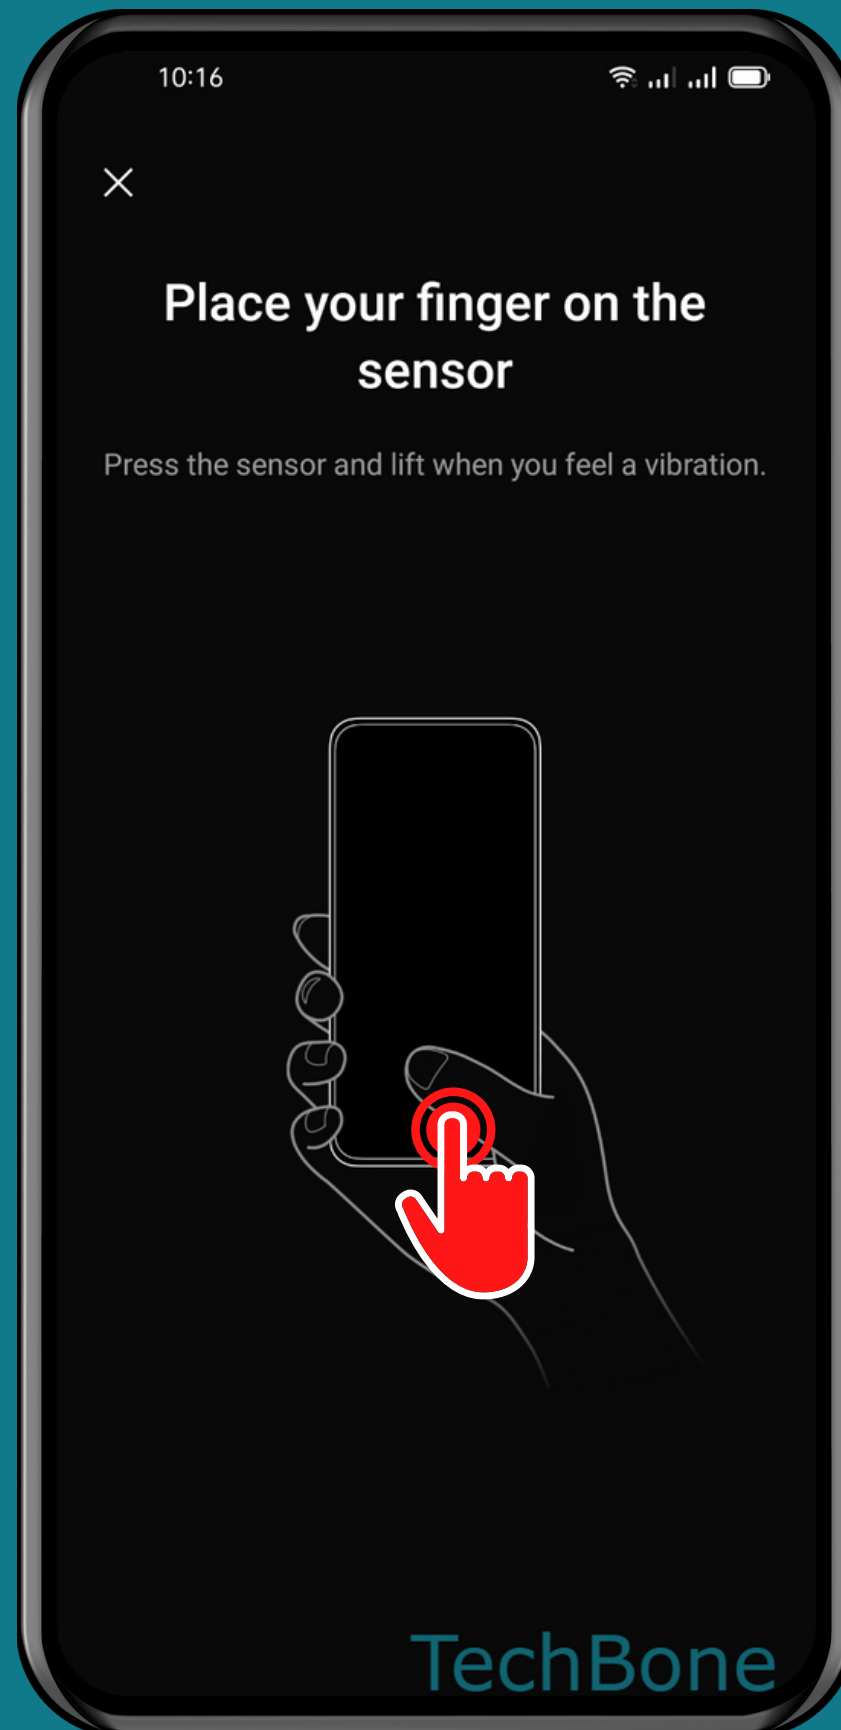

OPPO

Android 11 - ColorOS 11

HOW TO ADD ANOTHER FINGERPRINT

Tap on
Settings

Tap on Password & biometrics

Tap on Fingerprint

Tap on
Add a fingerprint

Place the **finger on**
the sensor and follow
the instructions