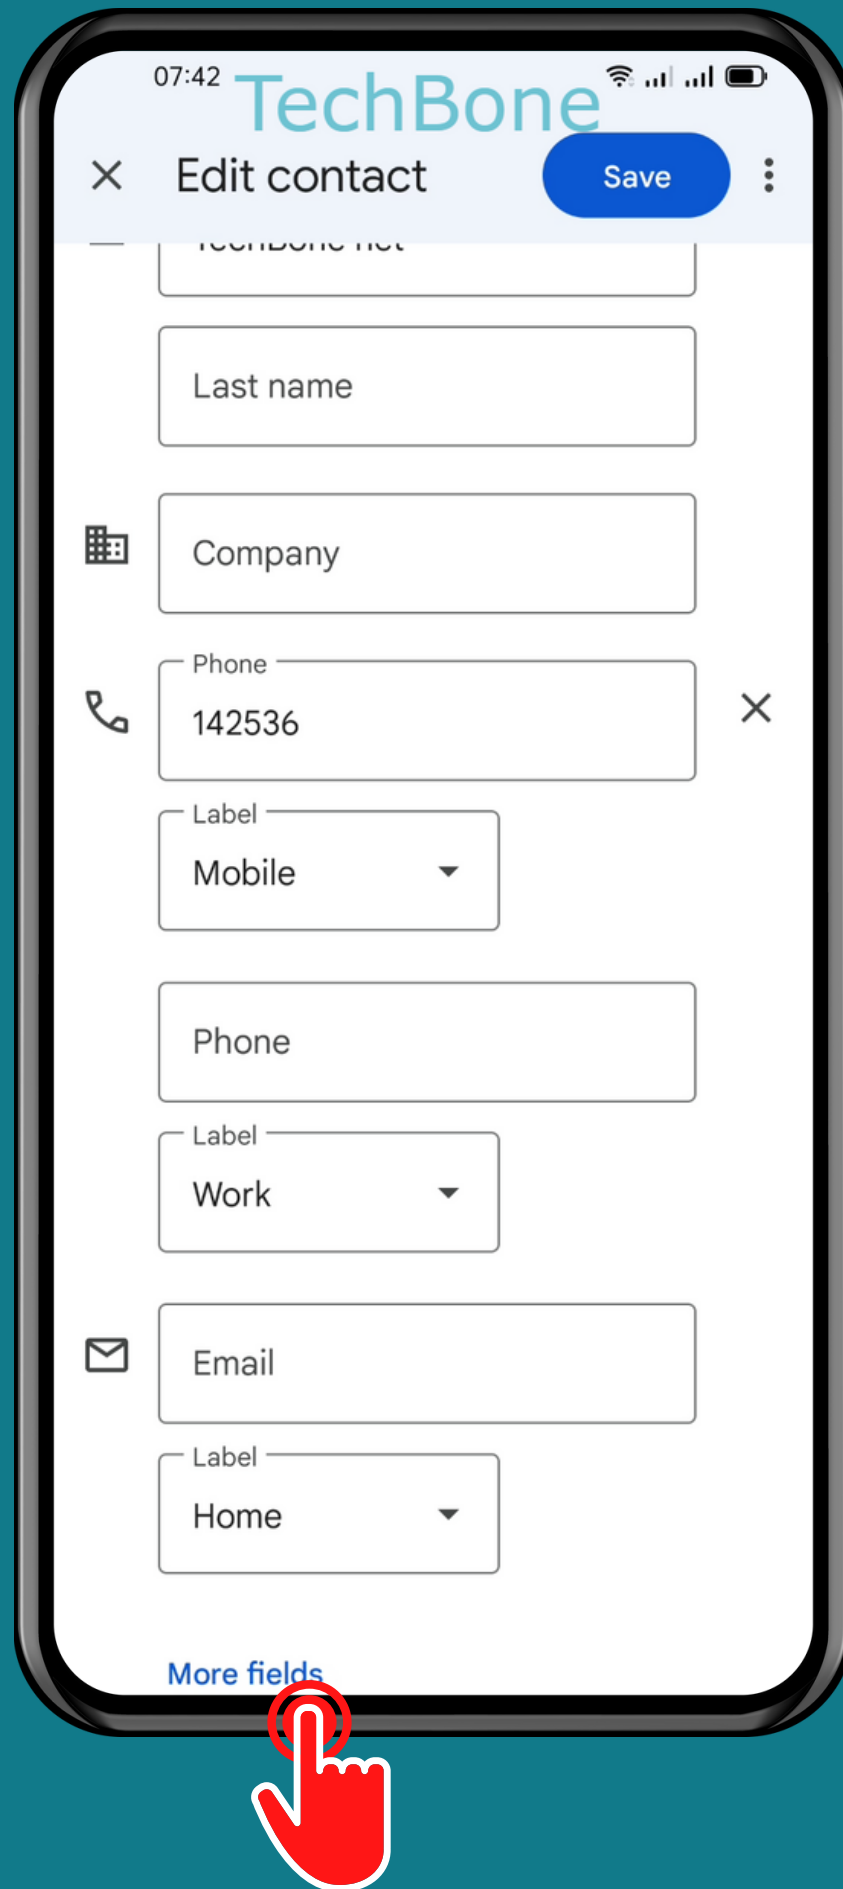

OPPO

Contacts - Android 11 - ColorOS 11

HOW TO ADD BIRTHDAY TO A CONTACT

Tap on Contacts

Choose a Contact

Tap on
Edit contact

Tap on
More fields

Tap on
Significant date
(Birthday)

Enter the
Corresponding data
and tap **Set**

Tap on
Save

Done!