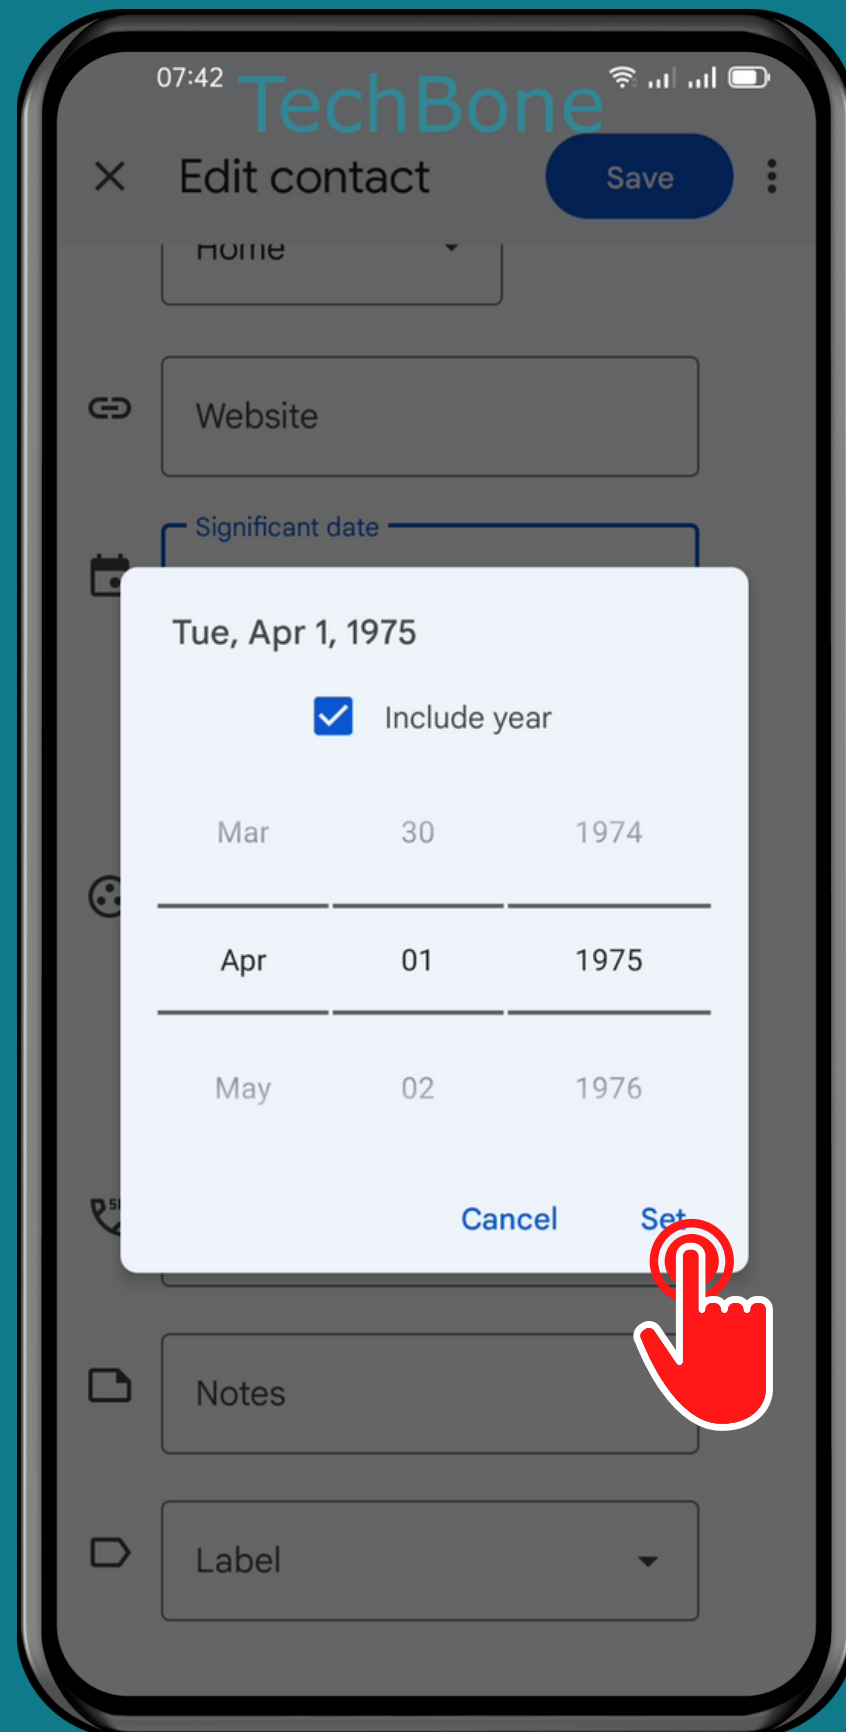

OPPO

Contacts - Android 11 - ColorOS 11

HOW TO ADD BIRTHDAY TO A CONTACT

Tap on Contacts

Choose a Contact

Tap on
Edit contact

Tap on
More fields

Tap on
Significant date
(Birthday)

Enter the
Corresponding data
and tap **Set**

Tap on
Save

Done!