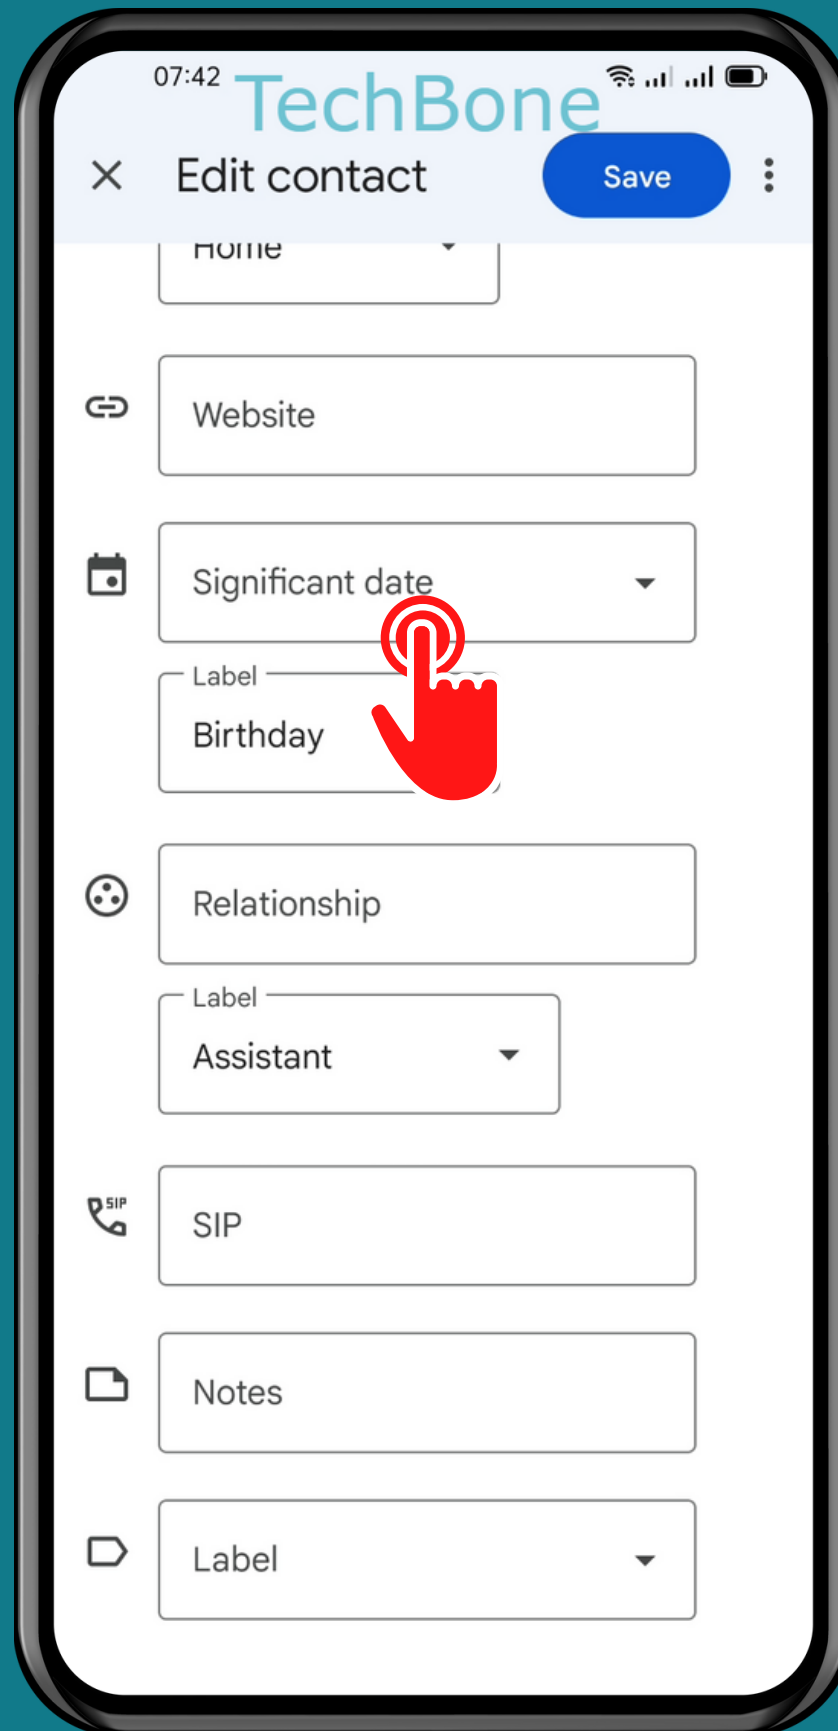

OPPO

Contacts - Android 11 - ColorOS 11

HOW TO ADD BIRTHDAY TO A CONTACT

Tap on Contacts

Choose a Contact

Tap on
Edit contact

Tap on
More fields

Tap on
Significant date
(Birthday)

Enter the
Corresponding data
and tap **Set**

Tap on
Save

Done!