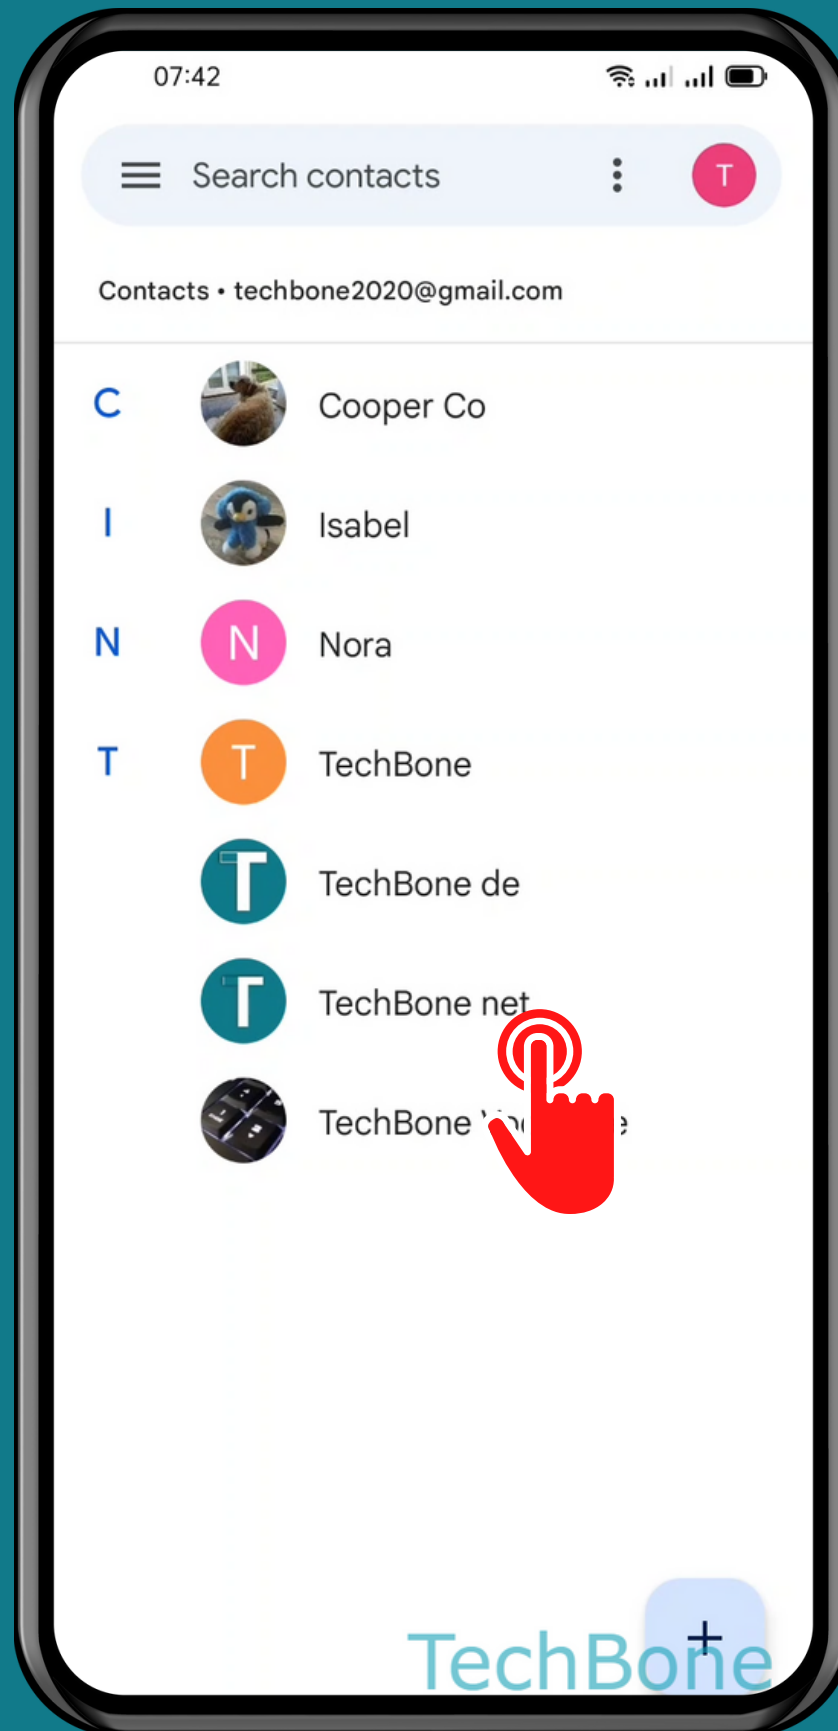

OPPO

Contacts - Android 11 - ColorOS 11

HOW TO ADD BIRTHDAY TO A CONTACT

Tap on Contacts

Choose a Contact

Tap on
Edit contact

Tap on
More fields

Tap on
Significant date
(Birthday)

Enter the
Corresponding data
and tap **Set**

Tap on
Save

Done!