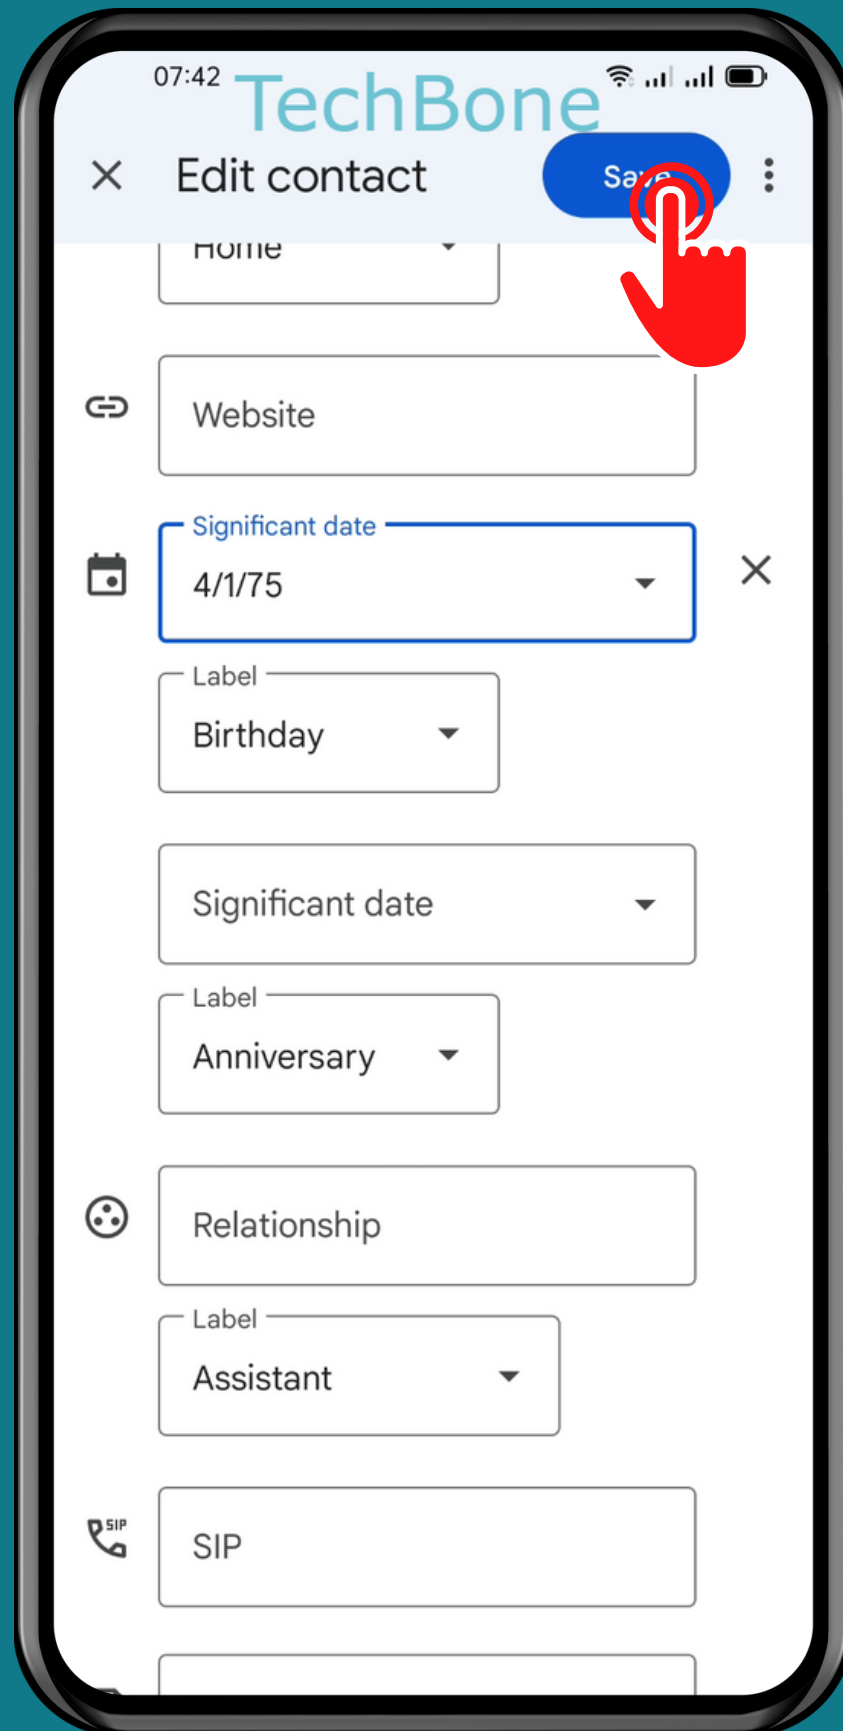

OPPO

Contacts - Android 11 - ColorOS 11

HOW TO ADD BIRTHDAY TO A CONTACT

Tap on Contacts

Choose a Contact

Tap on
Edit contact

Tap on
More fields

Tap on
Significant date
(Birthday)

Enter the
Corresponding data
and tap **Set**

Tap on
Save

Done!