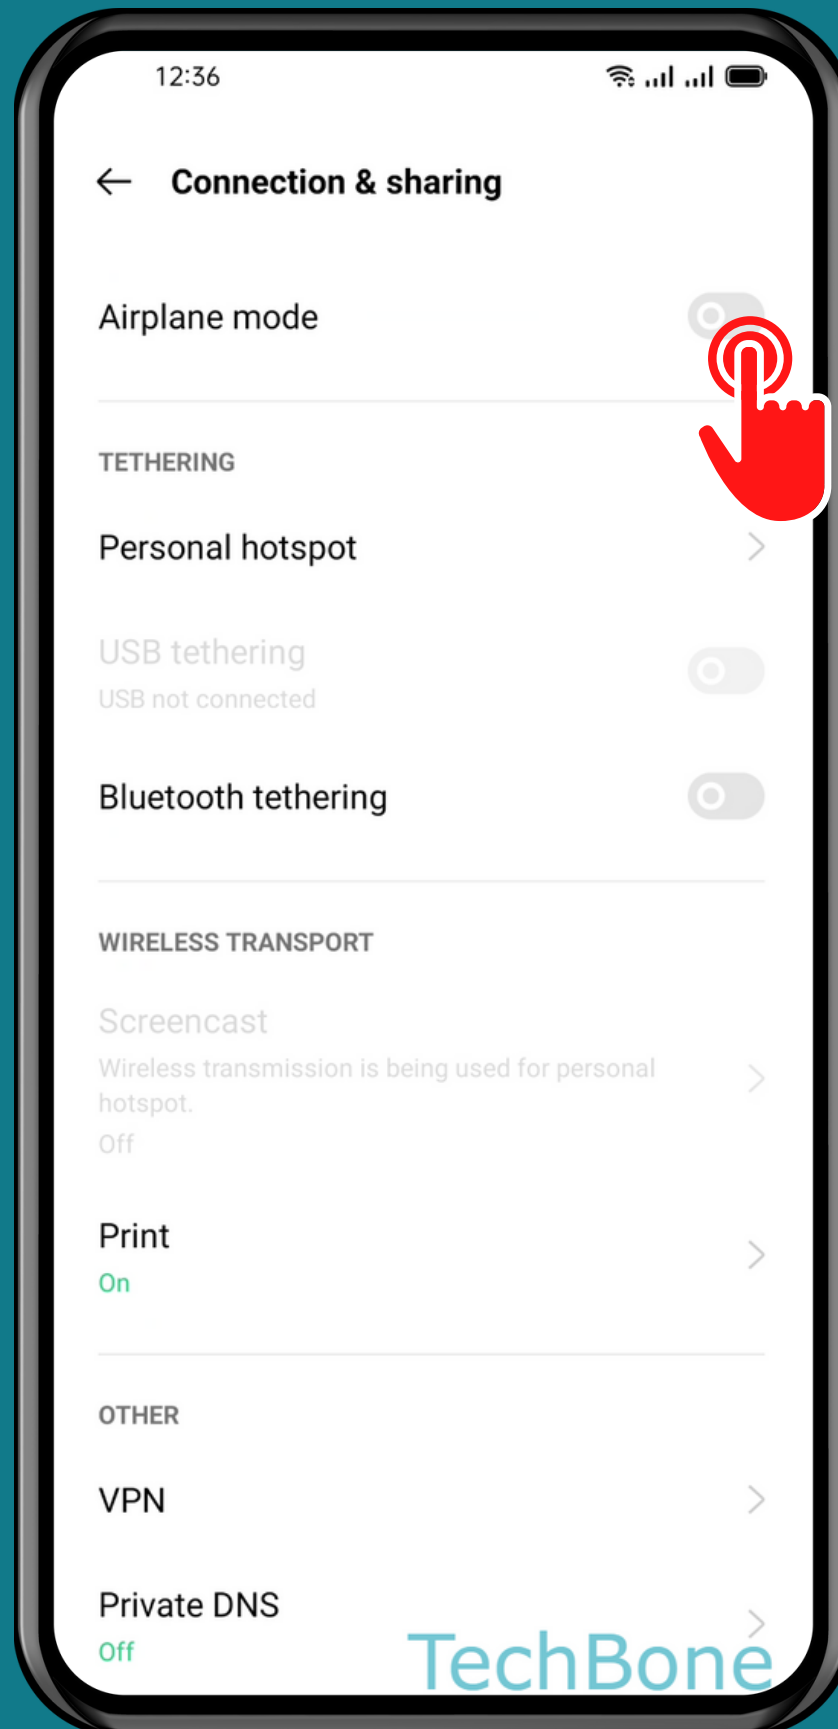

OPPO

Android 11 - ColorOS 11

HOW TO TURN ON/OFF AIRPLANE MODE

Tap on
Settings

Tap on Connection & sharing

Turn On/Off Airplane mode

Done!