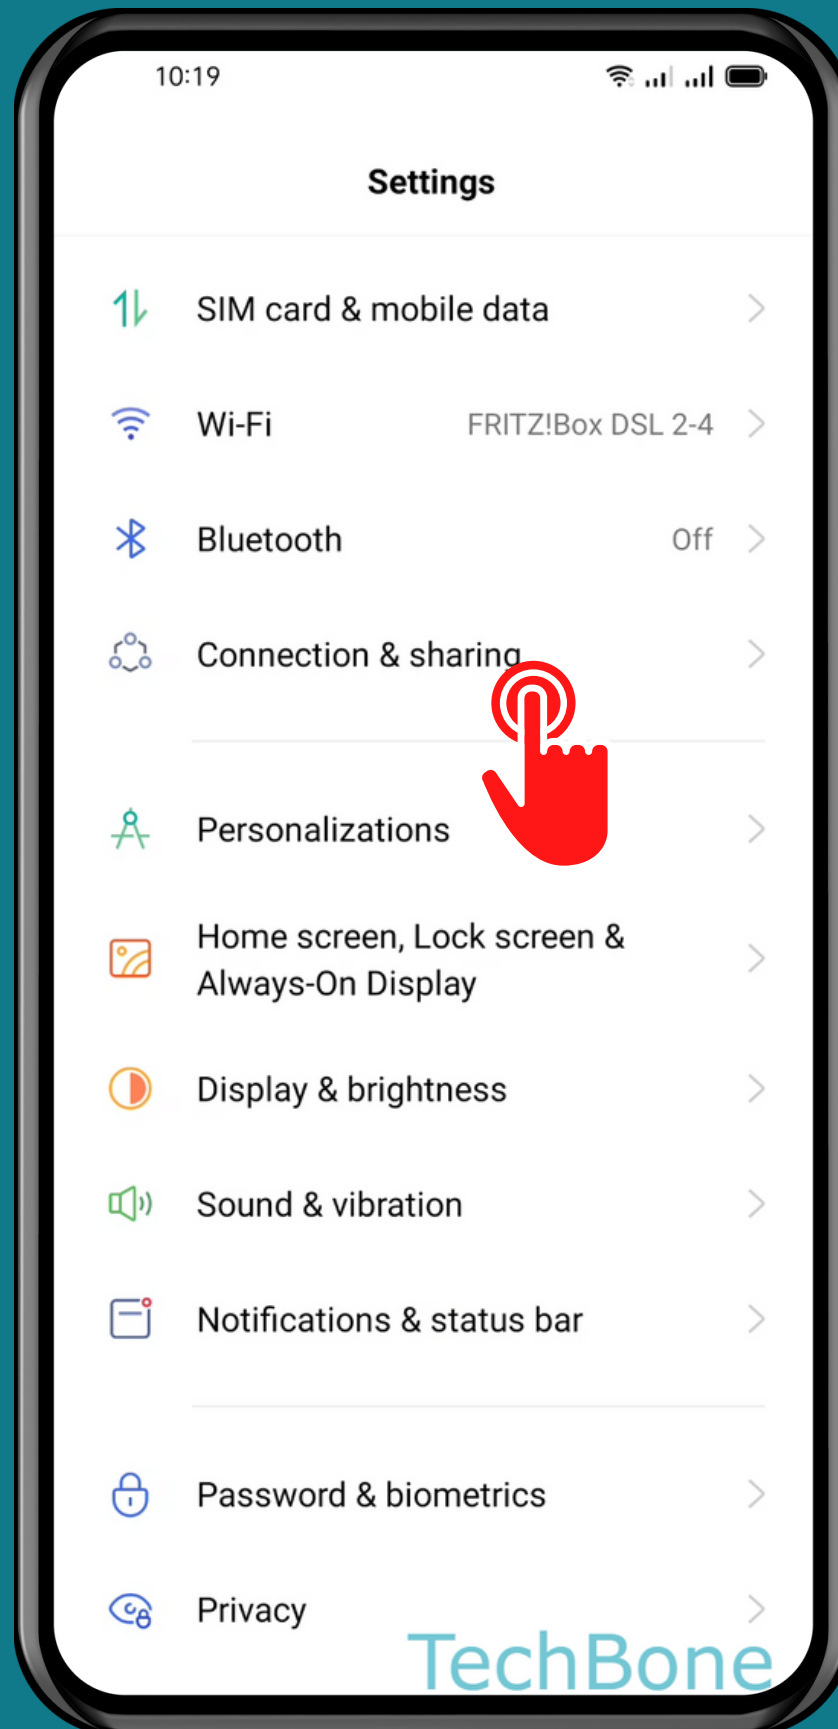

OPPO

Android 11 - ColorOS 11

HOW TO TURN ON/OFF AIRPLANE MODE

Tap on
Settings

Tap on Connection & sharing

Turn On/Off Airplane mode

Done!