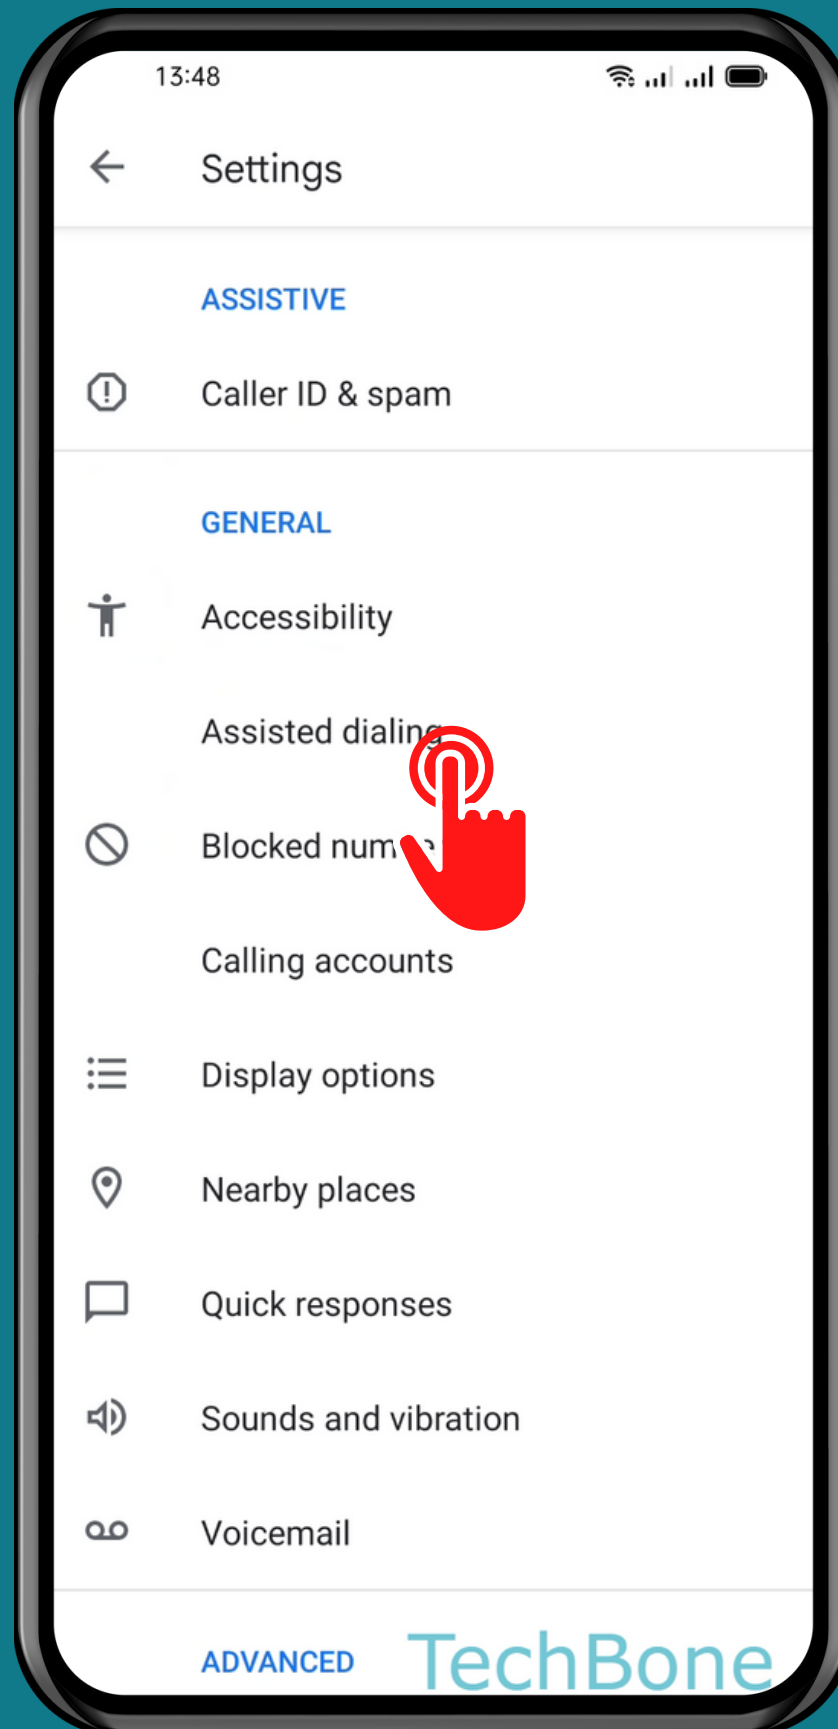

OPPO

Phone - Android 11 - ColorOS 11

HOW TO TURN ON/OFF ASSISTED DIALING (ROAMING ASSISTANT)

Tap on
Phone

Open the Menu

Tap on
Settings

Tap on Assisted dialing

Turn On/Off Assisted dialing