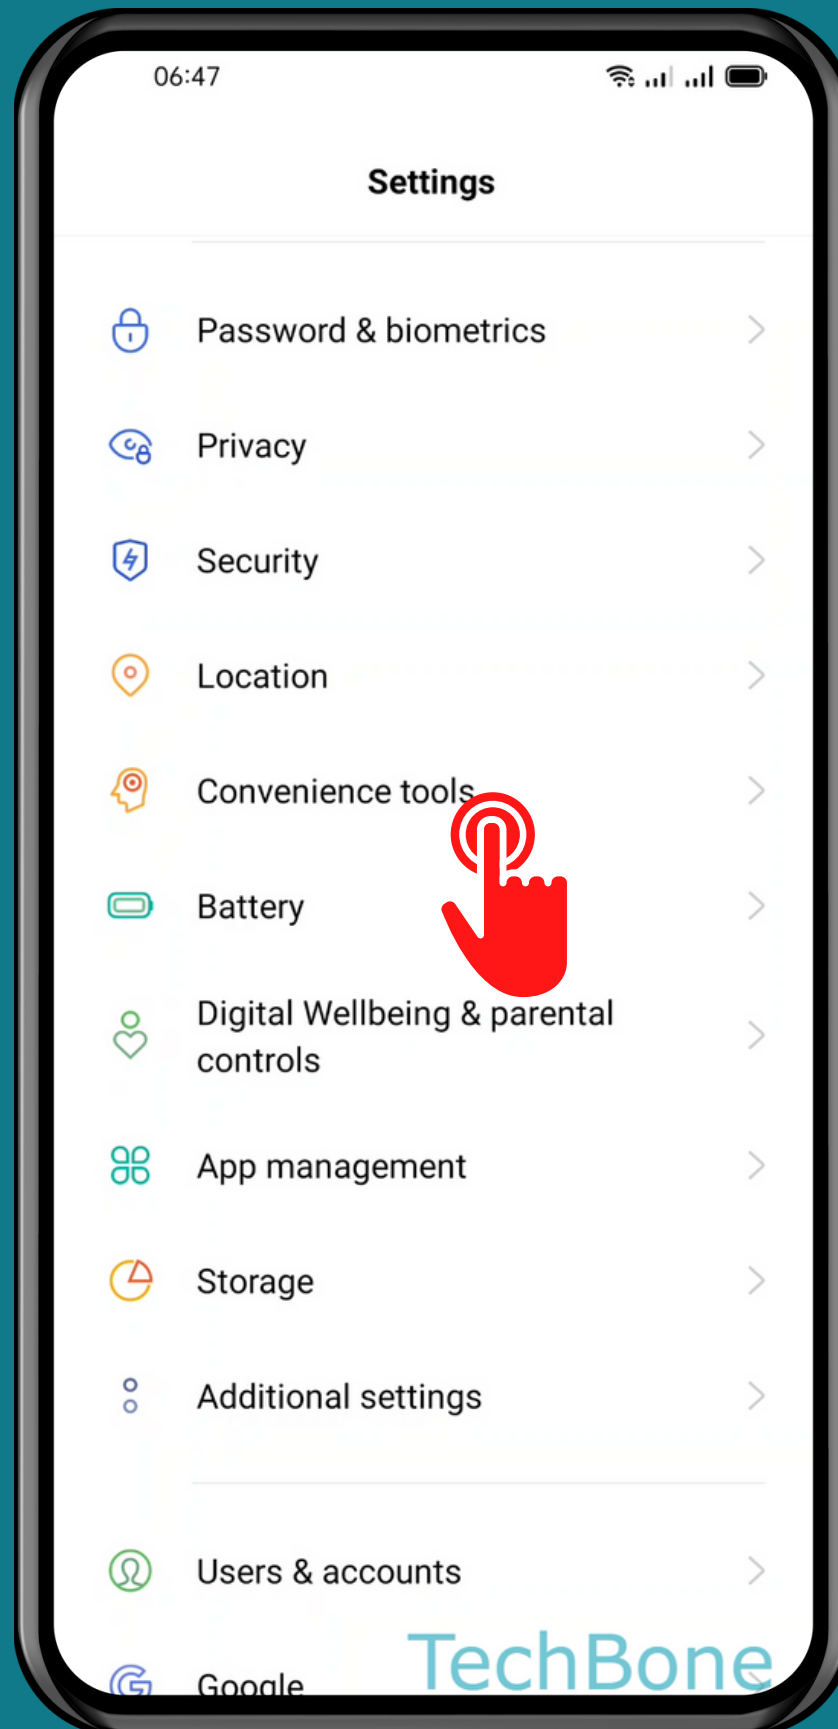

OPPO

Android 11 - ColorOS 11

HOW TO TURN ON/OFF AUTO SWITCH TO EAR RECEIVER

Tap on
Settings

Tap on Convenience tools

Tap on Gestures & motions

Turn On/Off Auto switch to ear receiver

Done!