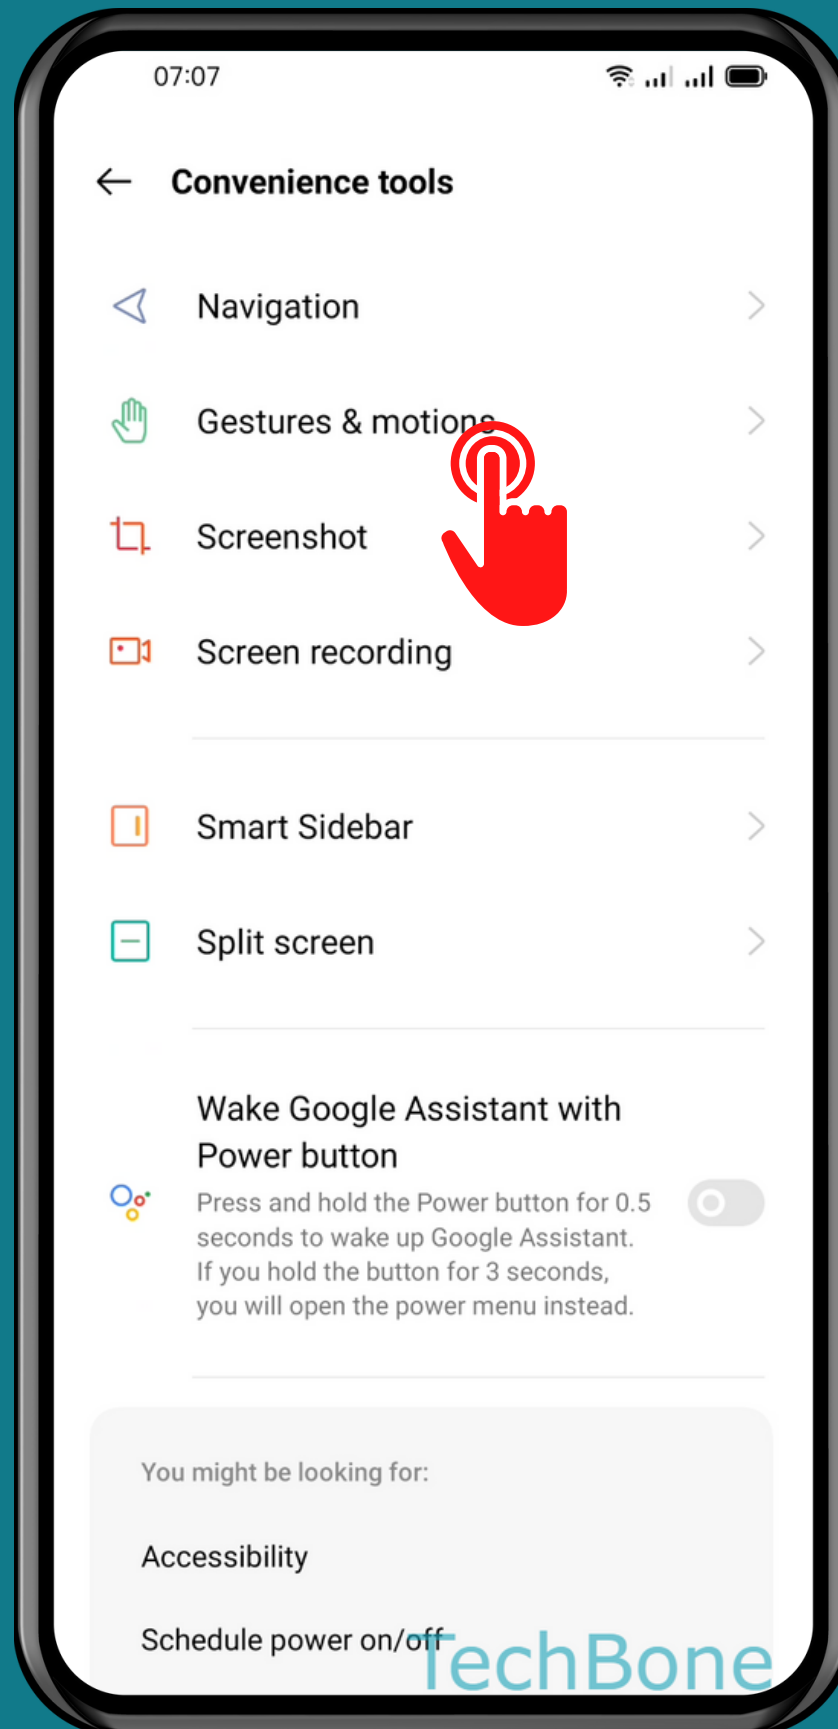

OPPO

Android 11 - ColorOS 11

HOW TO TURN ON/OFF AUTO SWITCH TO EAR RECEIVER

Tap on
Settings

Tap on Convenience tools

Tap on Gestures & motions

Turn On/Off Auto switch to ear receiver

Done!