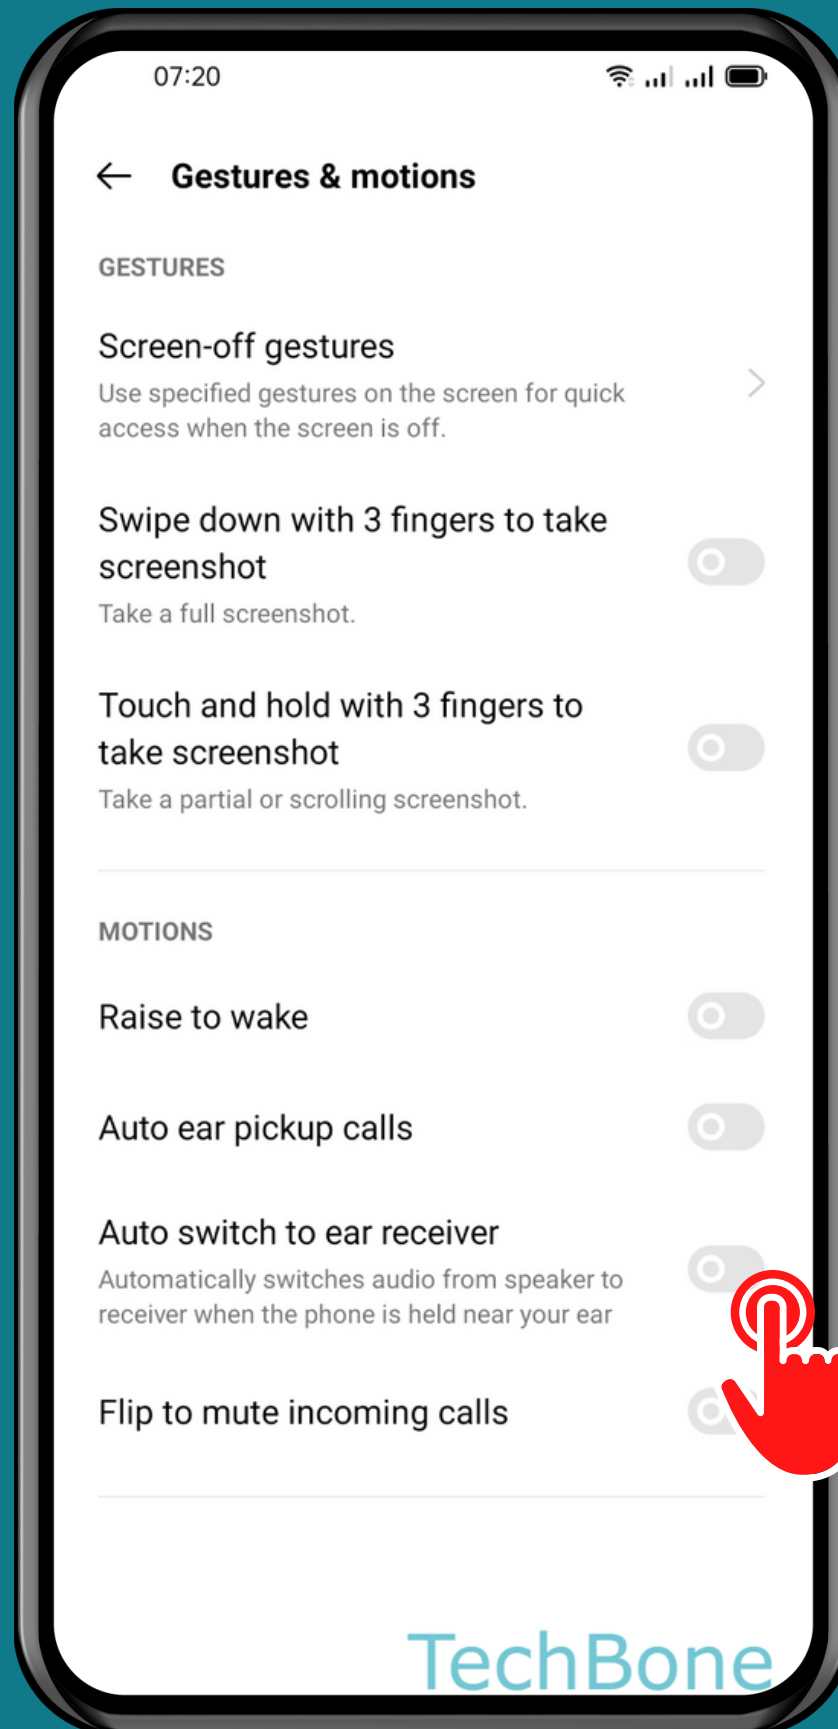

OPPO

Android 11 - ColorOS 11

HOW TO TURN ON/OFF AUTO SWITCH TO EAR RECEIVER

Tap on
Settings

Tap on Convenience tools

Tap on Gestures & motions

Turn On/Off Auto switch to ear receiver

Done!