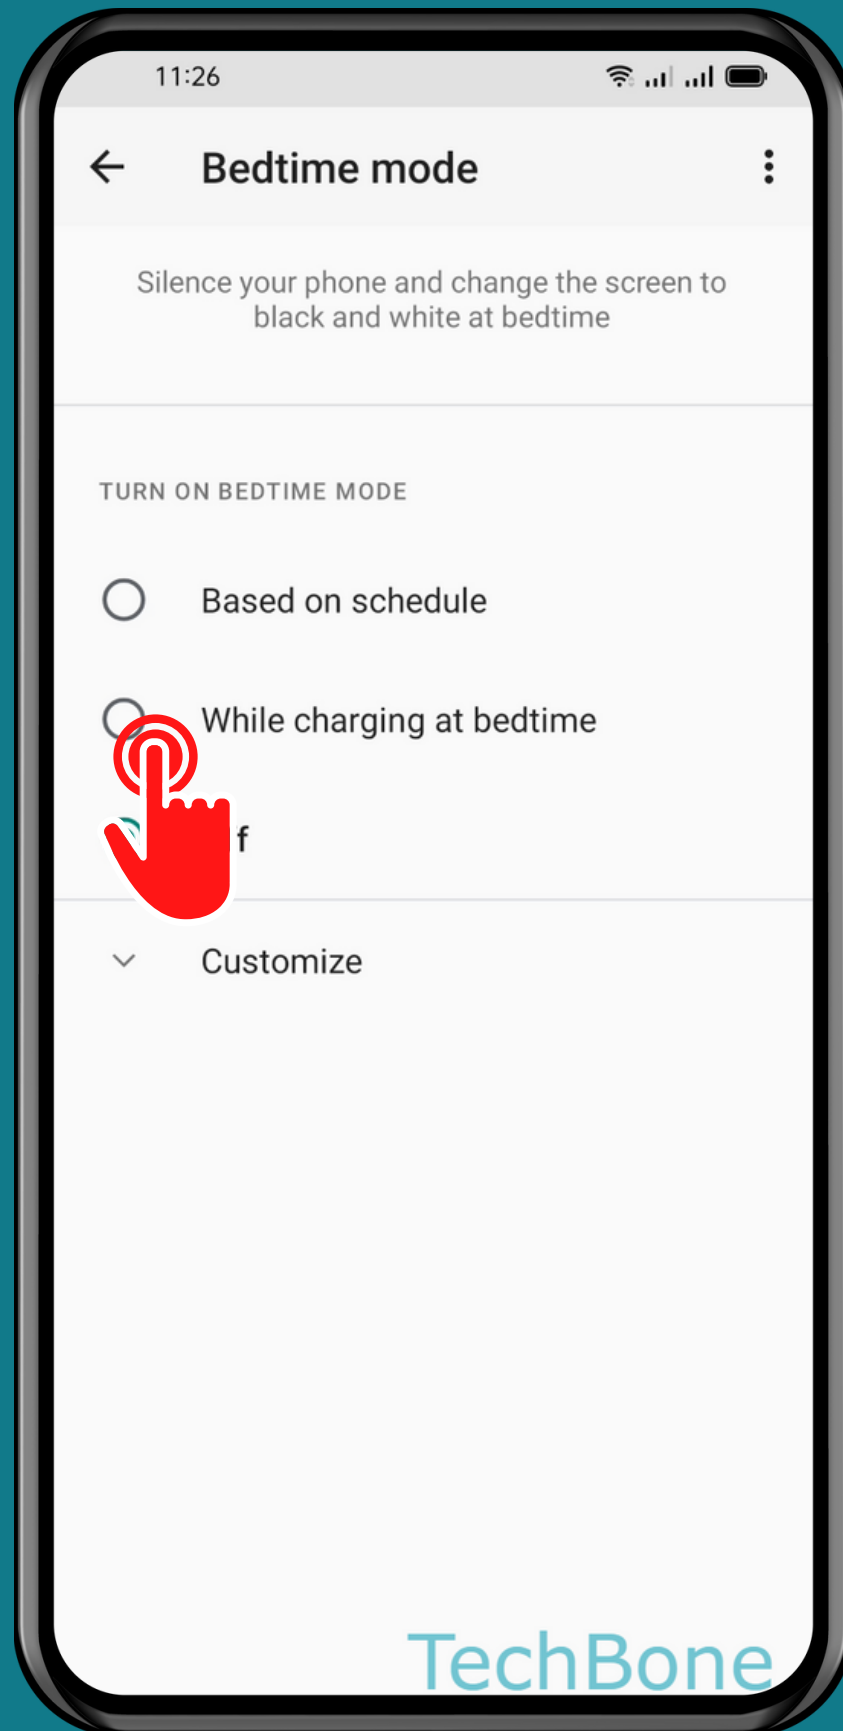

OPPO

Android 11 - ColorOS 11

HOW TO TURN ON/OFF BEDTIME MODE

Tap on
Settings

Tap on Digital Wellbeing & parental controls

Tap on
Bedtime mode

Turn On/Off Bedtime mode

Turn On/Off other Options