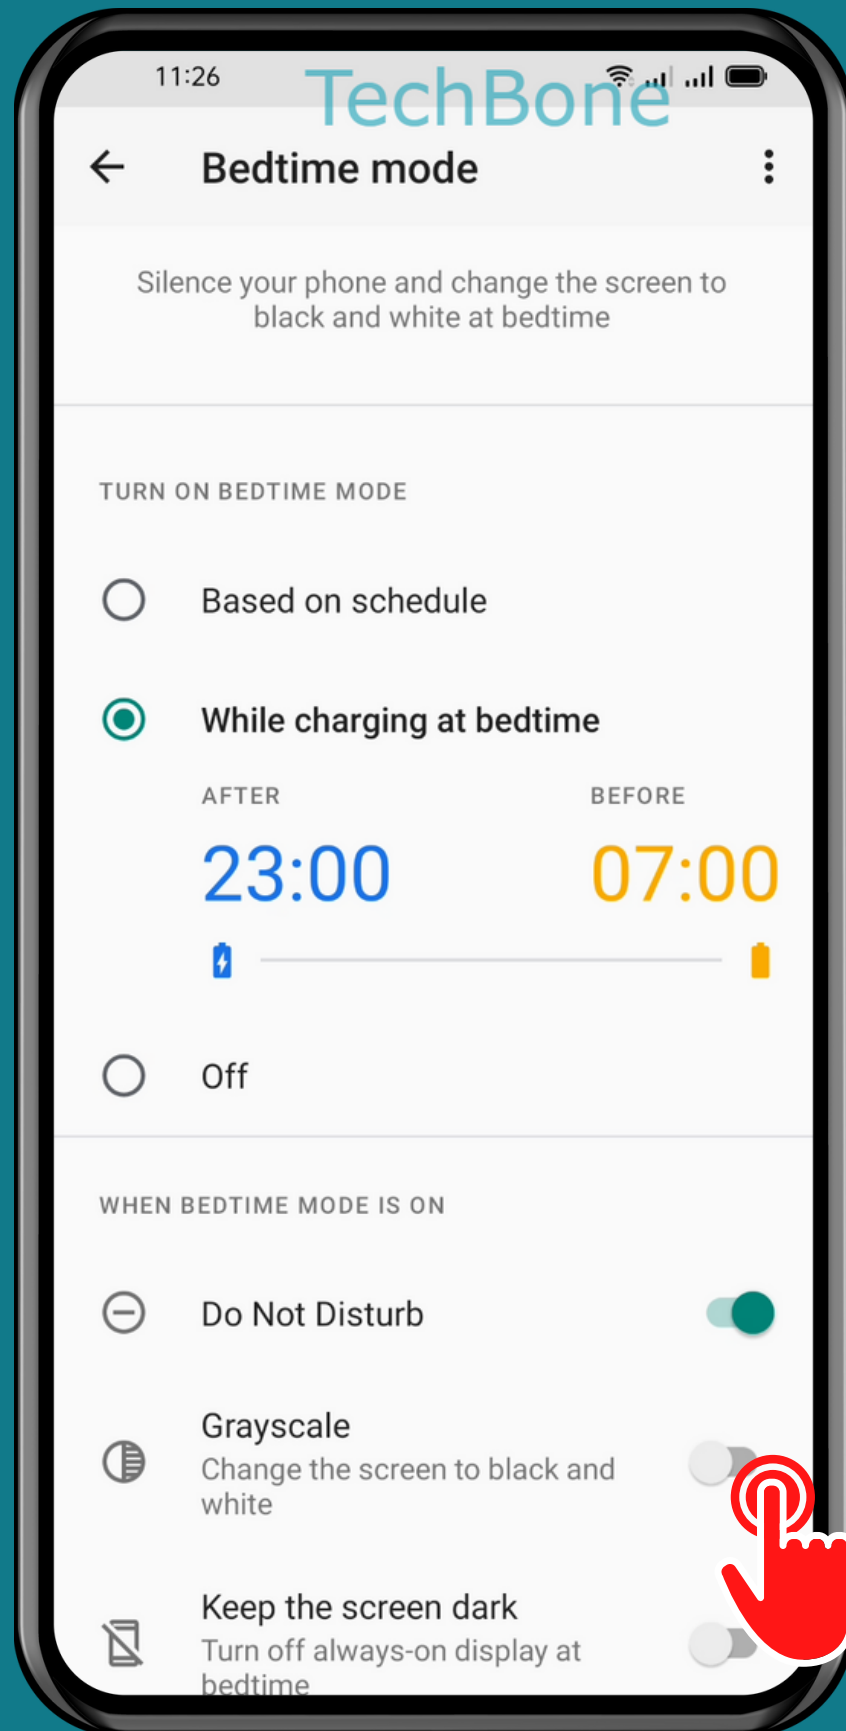

OPPO

Android 11 - ColorOS 11

HOW TO TURN ON/OFF BEDTIME MODE

Tap on
Settings

Tap on Digital Wellbeing & parental controls

Tap on
Bedtime mode

Turn On/Off Bedtime mode

Turn On/Off other Options