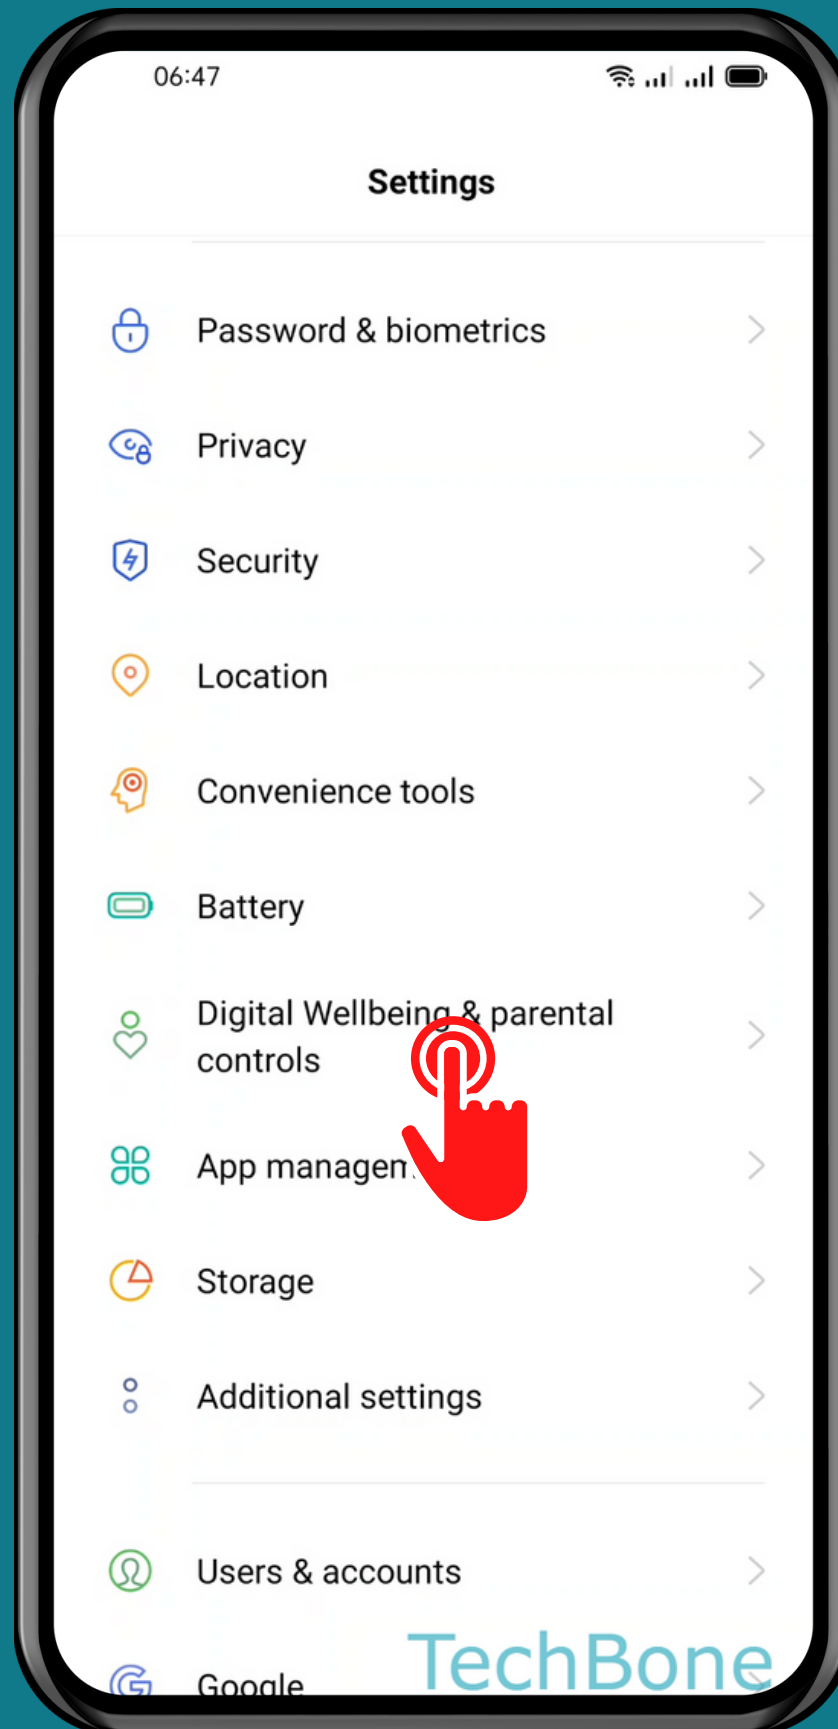

OPPO

Android 11 - ColorOS 11

HOW TO TURN ON/OFF BEDTIME MODE

Tap on
Settings

Tap on Digital Wellbeing & parental controls

Tap on
Bedtime mode

Turn On/Off Bedtime mode

Turn On/Off other Options