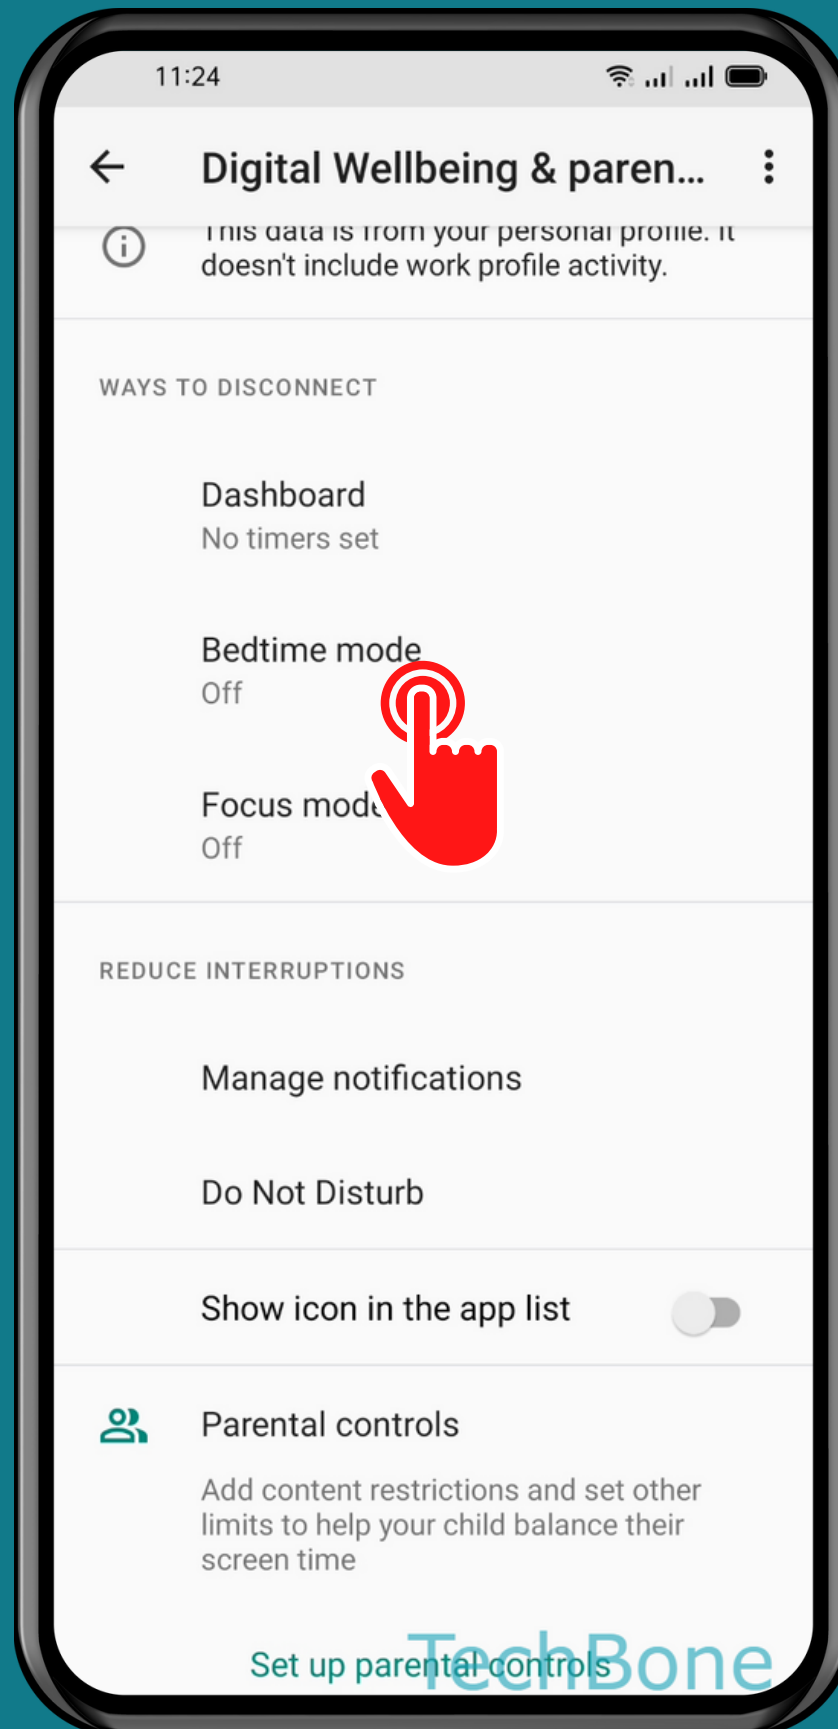

OPPO

Android 11 - ColorOS 11

HOW TO TURN ON/OFF BEDTIME MODE

Tap on
Settings

Tap on Digital Wellbeing & parental controls

Tap on
Bedtime mode

Turn On/Off Bedtime mode

Turn On/Off other Options