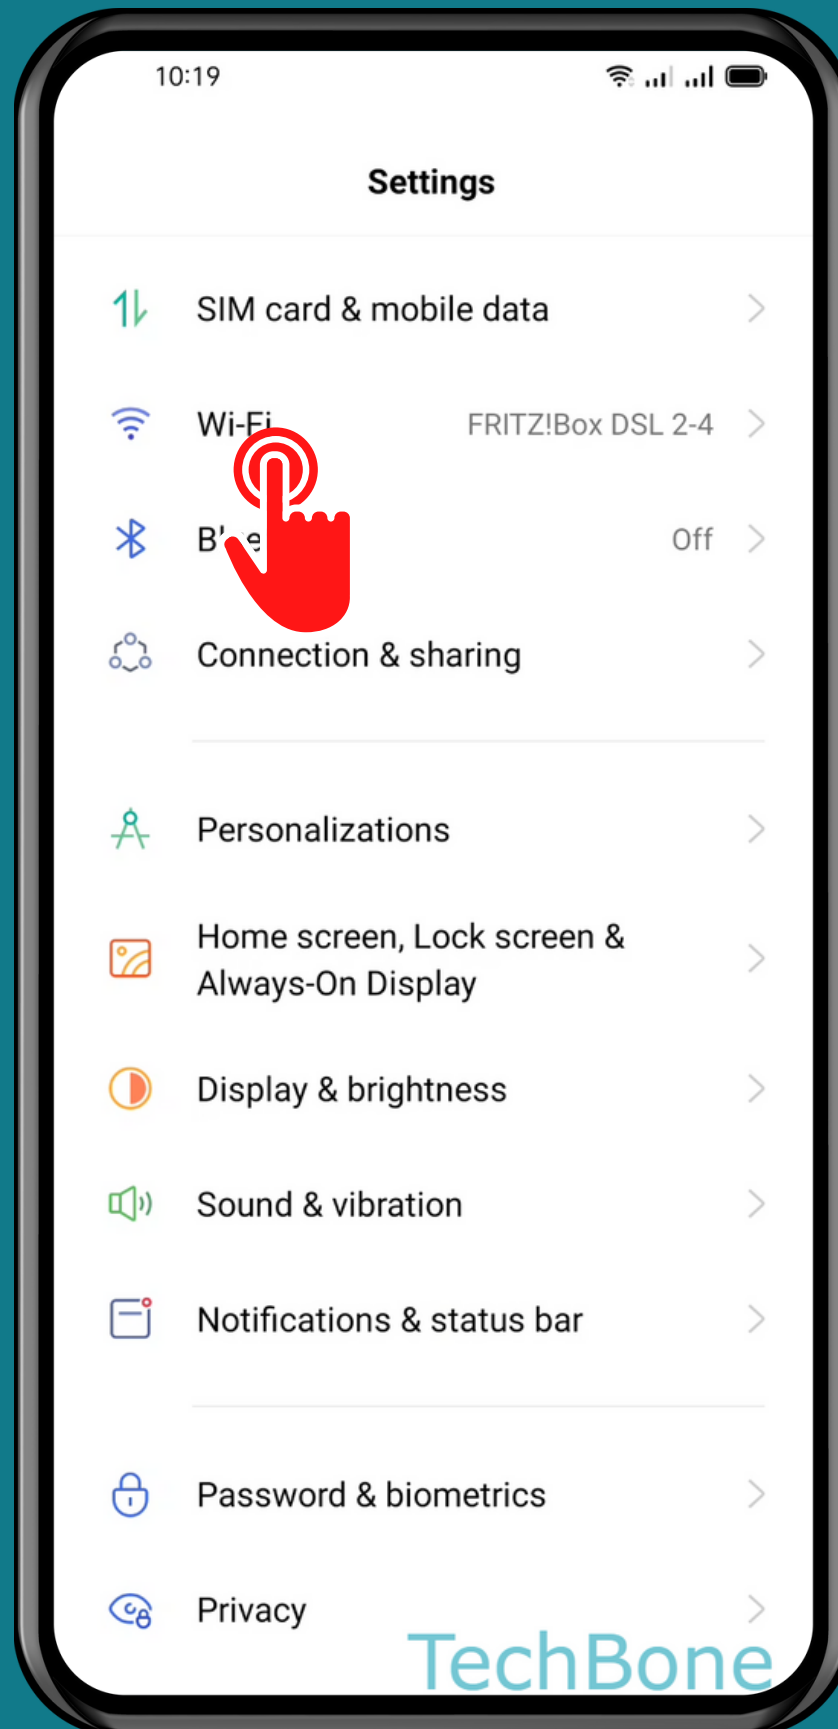

OPPO

Android 11 - ColorOS 11

HOW TO CONNECT TO WI-FI NETWORK

Tap on
Settings

Tap on Wi-Fi

Choose a Wi-Fi network

Enter the **Password**
and tap **Confirm**

Done!