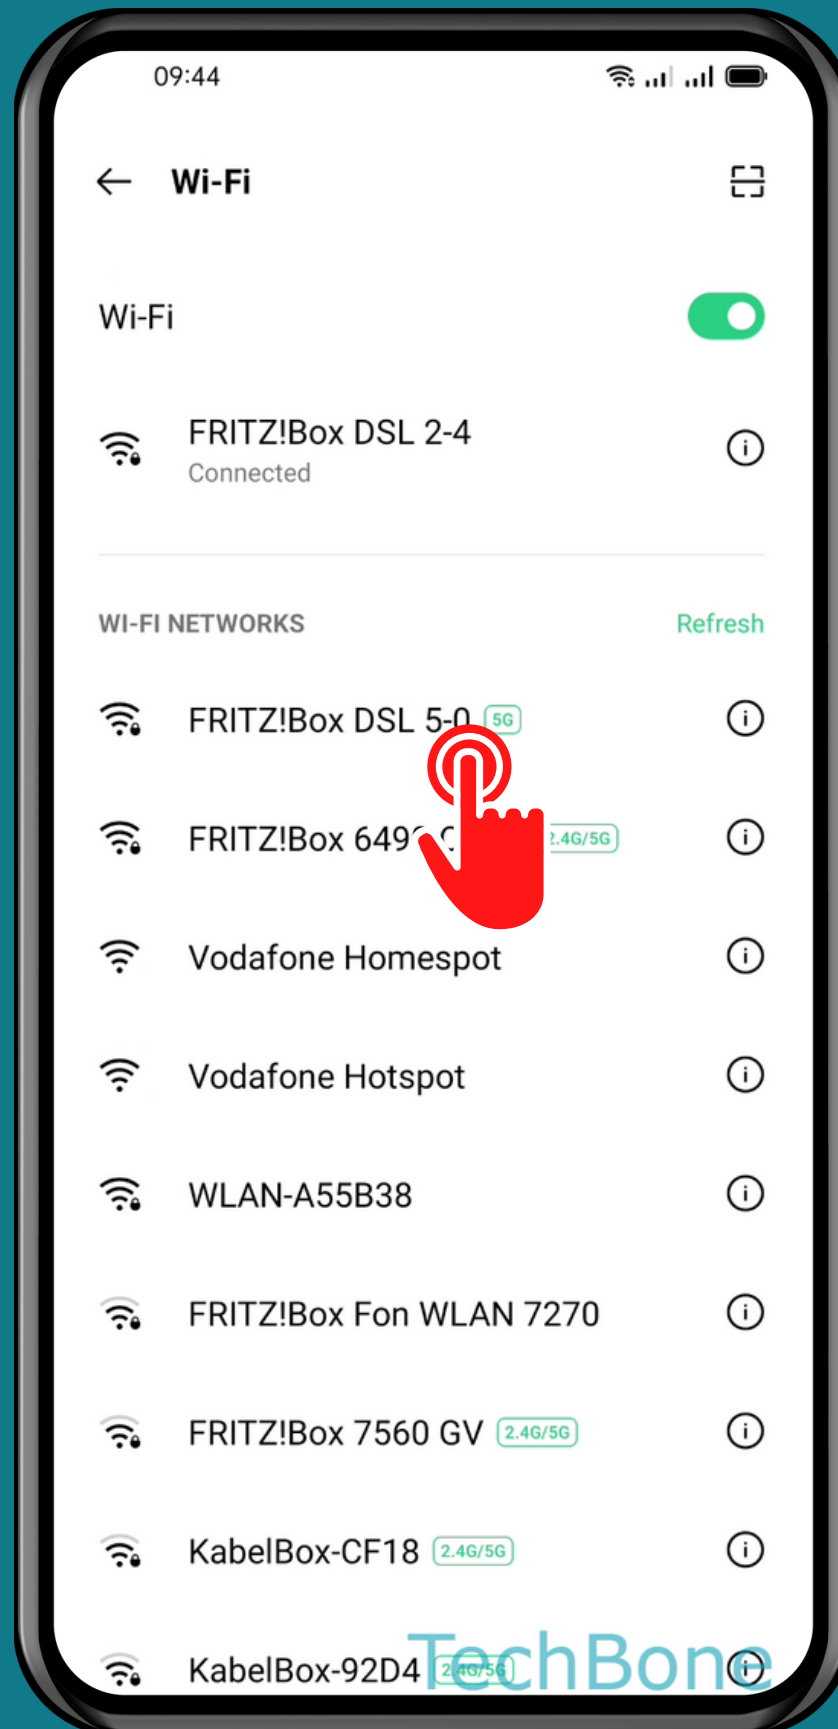

OPPO

Android 11 - ColorOS 11

HOW TO CONNECT TO WI-FI NETWORK

Tap on
Settings

Tap on Wi-Fi

Choose a Wi-Fi network

Enter the **Password**
and tap **Confirm**

Done!