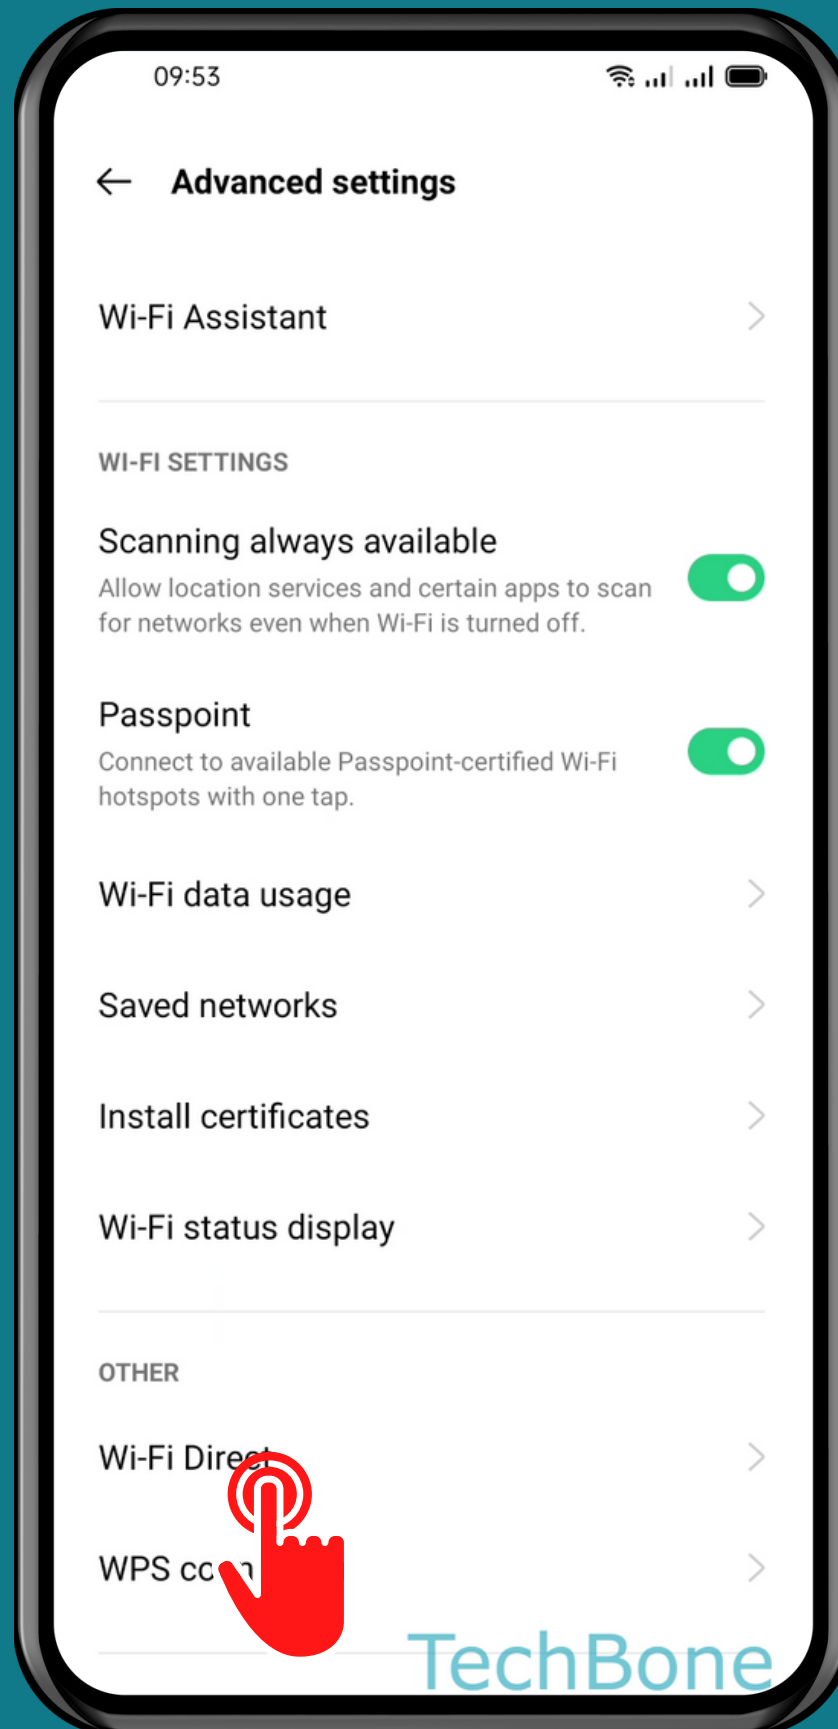

# HOW TO CONNECT VIA WI-FI DIRECT

Tap on  
Settings

# Tap on Wi-Fi

# Tap on Advanced settings

# Tap on Wi-Fi Direct

Choose an  
Available device

Done!