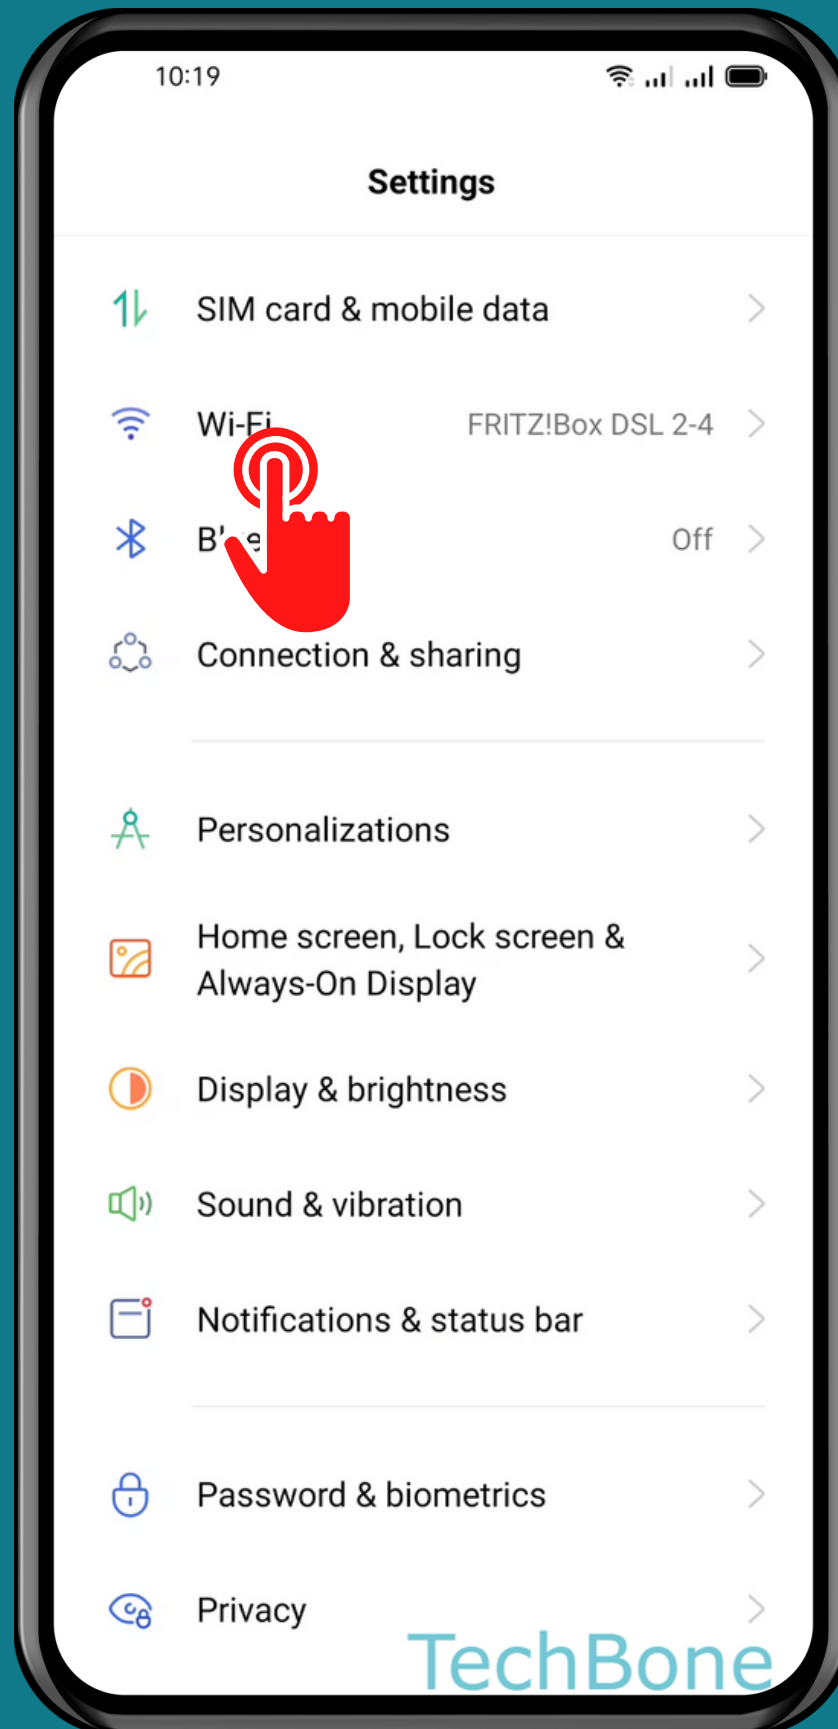

OPPO

Android 11 - ColorOS 11

# HOW TO CONNECT VIA WI-FI DIRECT

Tap on  
Settings

# Tap on Wi-Fi