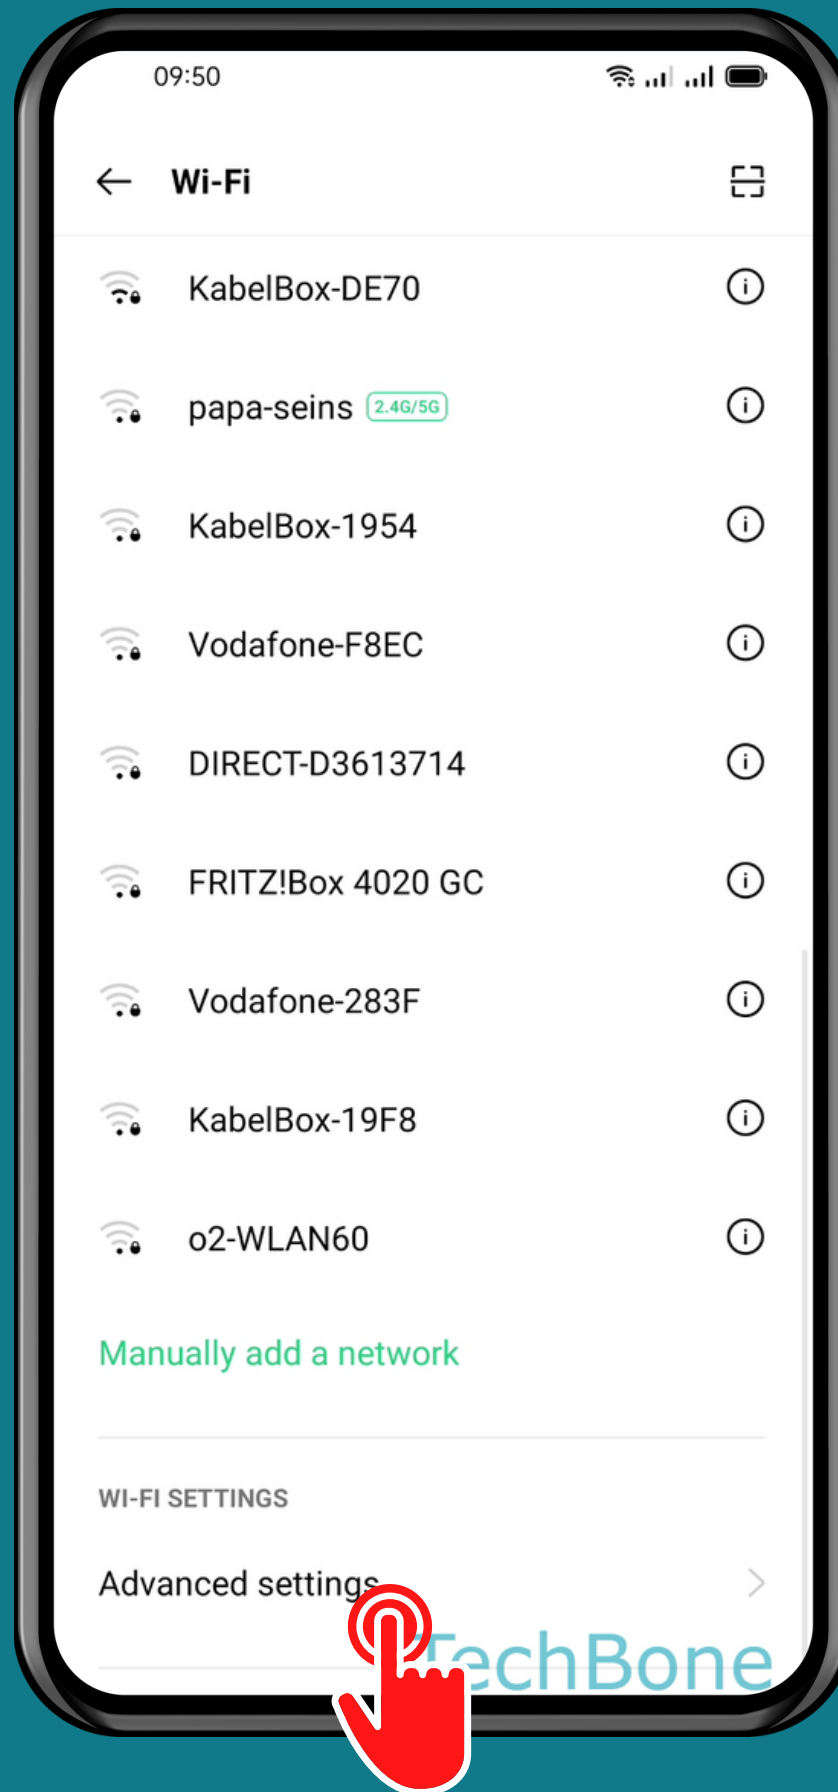

OPPO

Android 11 - ColorOS 11

# HOW TO CONNECT VIA WI-FI DIRECT

Tap on  
Settings

# Tap on Wi-Fi