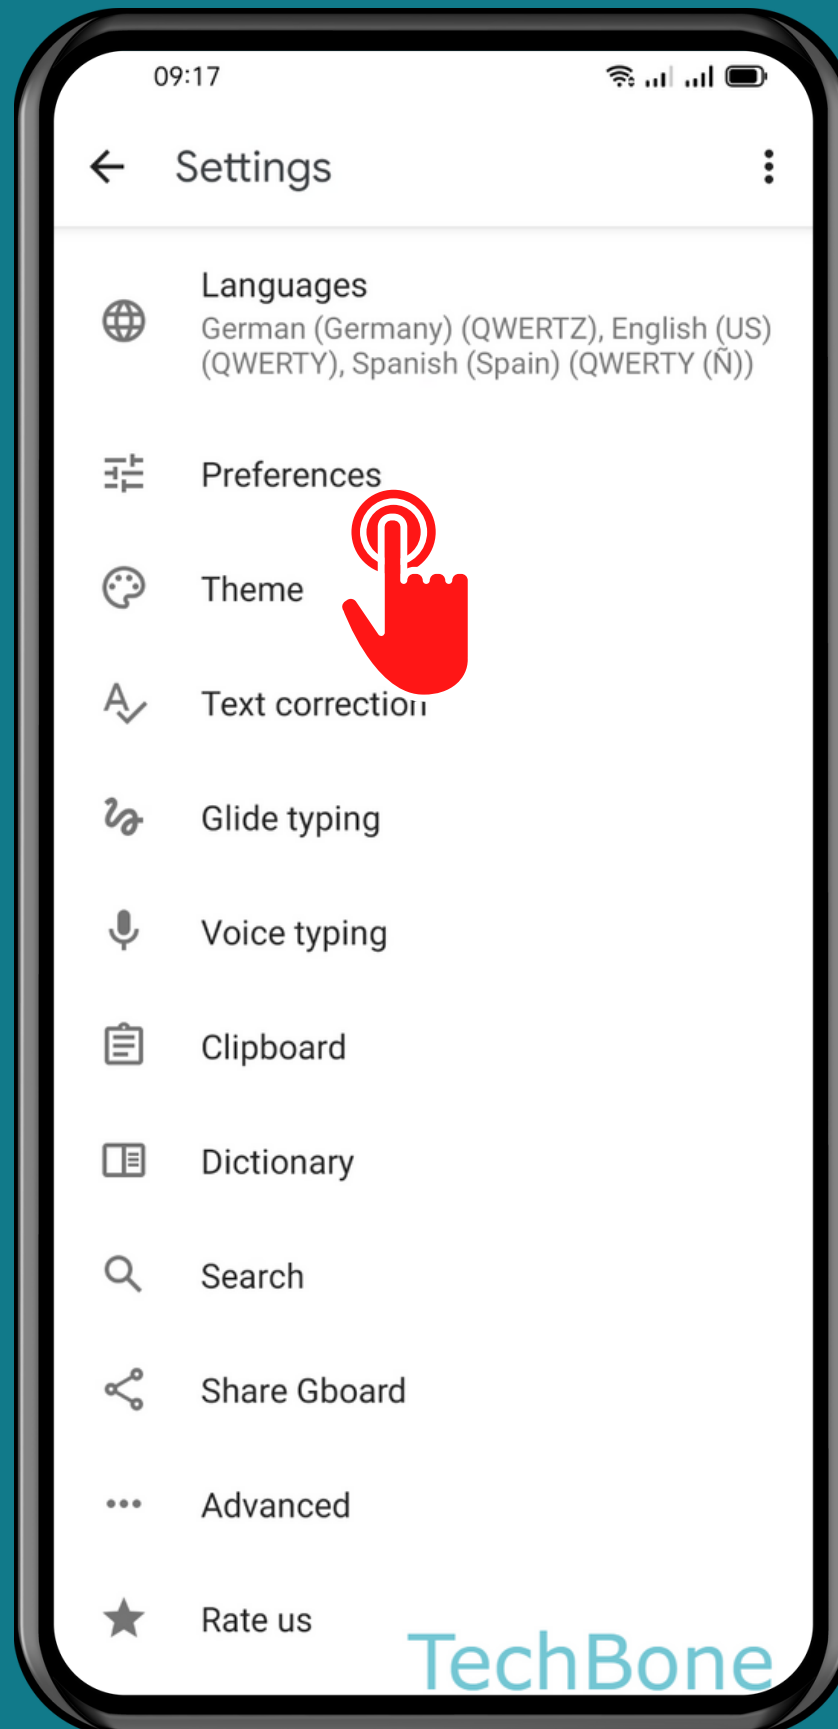

OPPO

Android 11 - ColorOS 11

HOW TO TURN ON/OFF EMOJI-SWITCH KEY

Tap on
Settings

Tap on Additional settings

Tap on Keyboard & input method

Tap on
Gboard

Tap on Preferences

Turn On/Off

Show emoji switch key

Done!