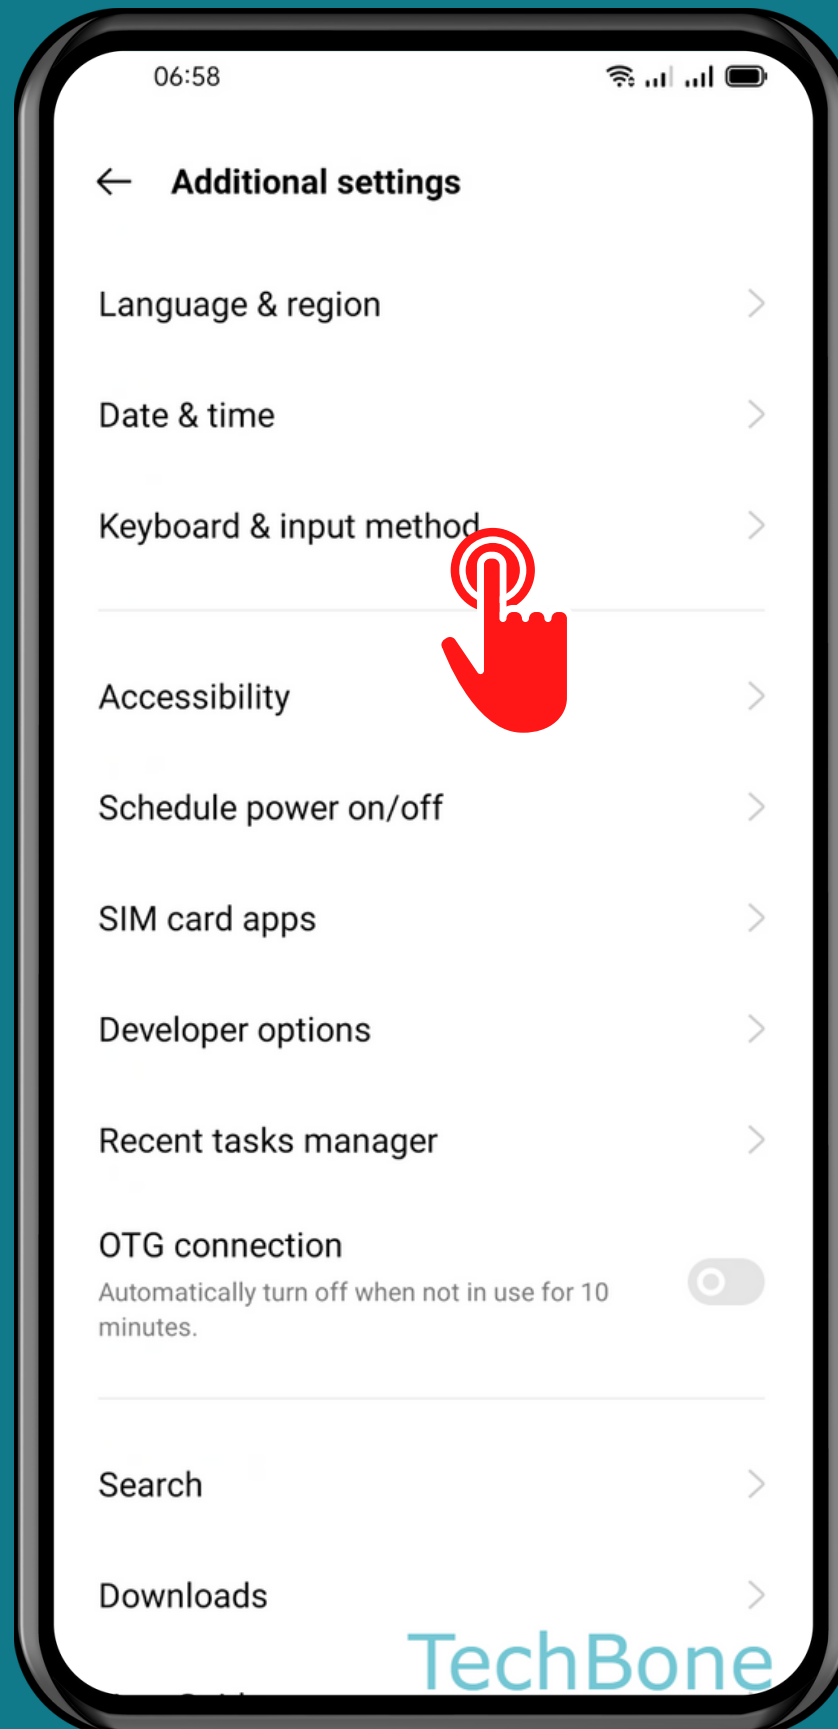

OPPO

Android 11 - ColorOS 11

HOW TO TURN ON/OFF EMOJI-SWITCH KEY

Tap on
Settings

Tap on Additional settings

Tap on Keyboard & input method

Tap on
Gboard

Tap on Preferences

Turn On/Off

Show emoji switch key

Done!