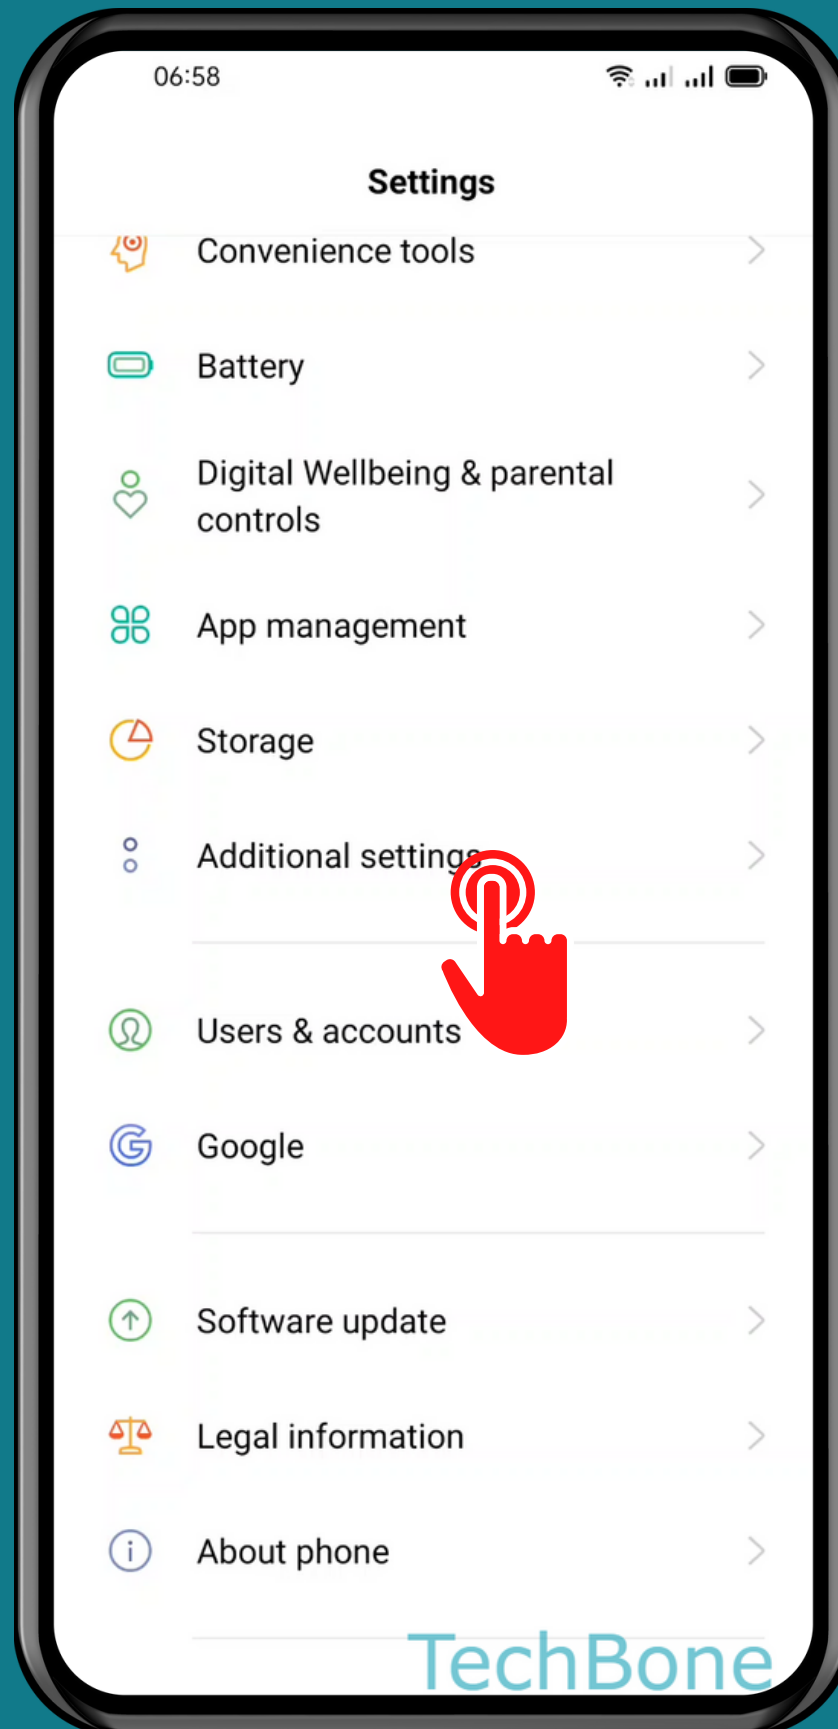

OPPO

Android 11 - ColorOS 11

HOW TO TURN ON/OFF EMOJI-SWITCH KEY

Tap on
Settings

Tap on Additional settings

Tap on Keyboard & input method

Tap on
Gboard

Tap on Preferences

Turn On/Off

Show emoji switch key

Done!