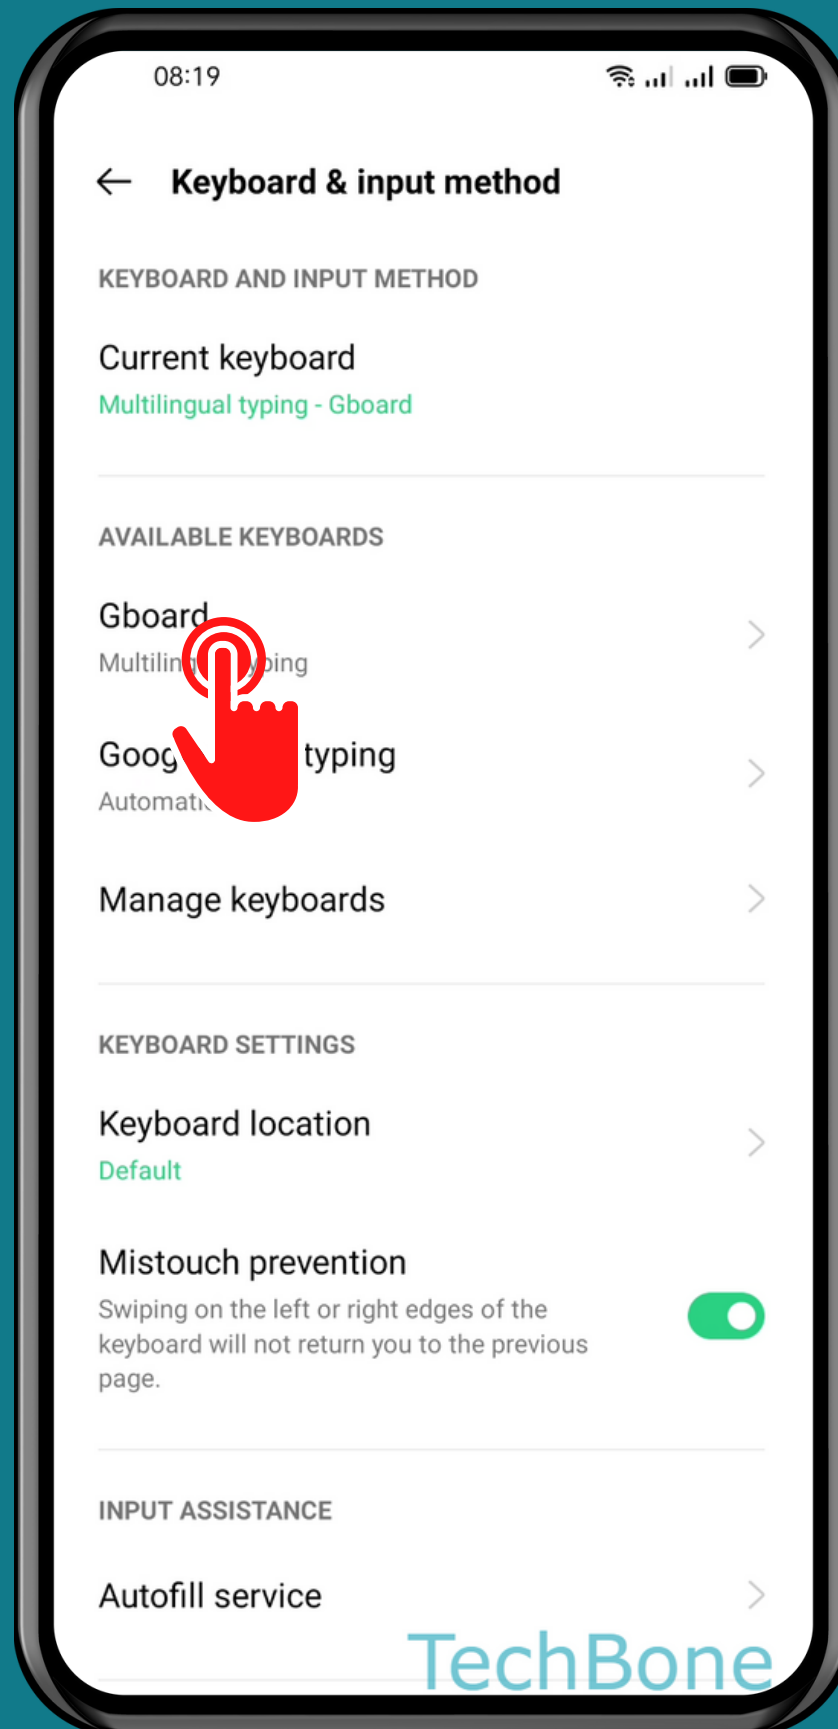

OPPO

Android 11 - ColorOS 11

HOW TO TURN ON/OFF EMOJI-SWITCH KEY

Tap on
Settings

Tap on Additional settings

Tap on Keyboard & input method

Tap on
Gboard

Tap on Preferences

Turn On/Off

Show emoji switch key

Done!