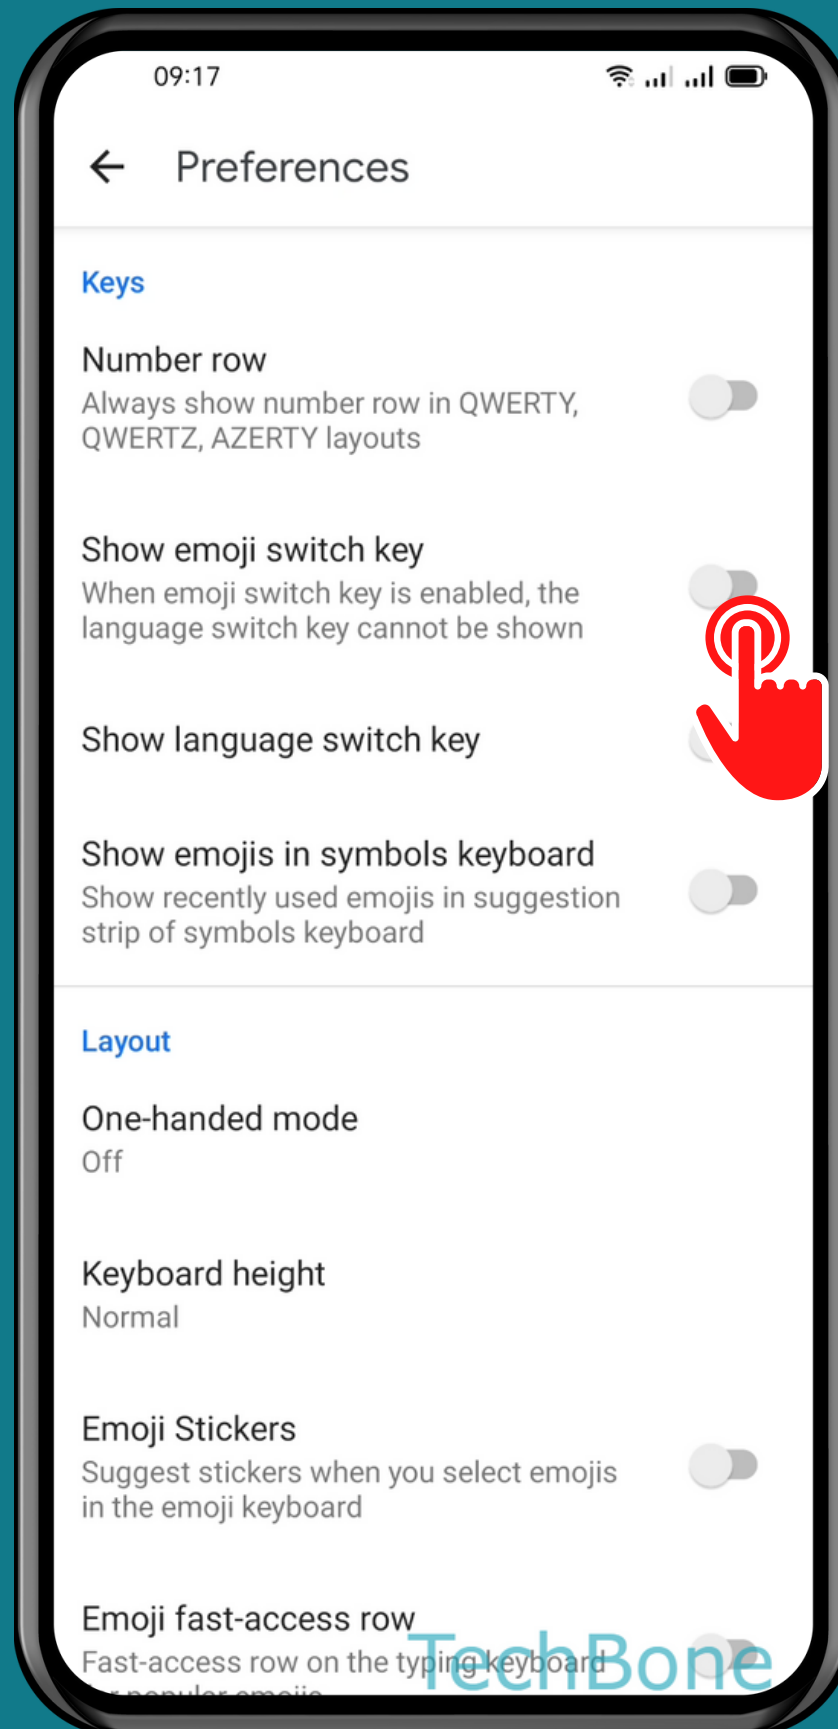

OPPO

Android 11 - ColorOS 11

HOW TO TURN ON/OFF EMOJI-SWITCH KEY

Tap on
Settings

Tap on Additional settings

Tap on Keyboard & input method

Tap on
Gboard

Tap on Preferences

Turn On/Off

Show emoji switch key

Done!