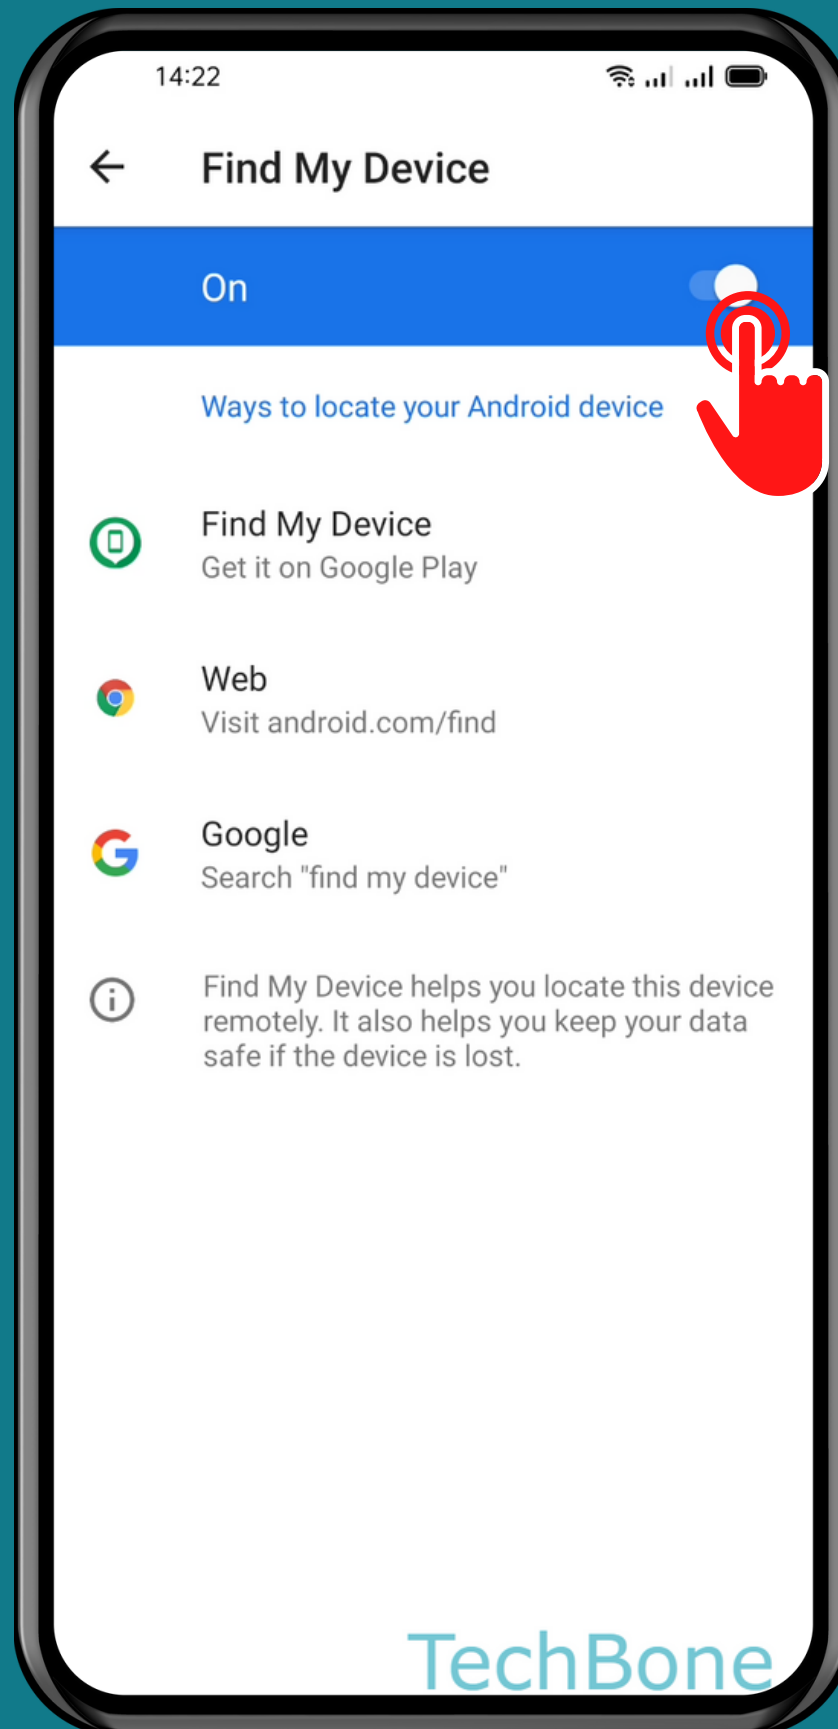

OPPO

Android 11 - ColorOS 11

HOW TO TURN ON/OFF FIND MY DEVICE

Tap on
Settings

Tap on Security

Tap on
Find My Device

Turn On/Off Find My Device

Done!