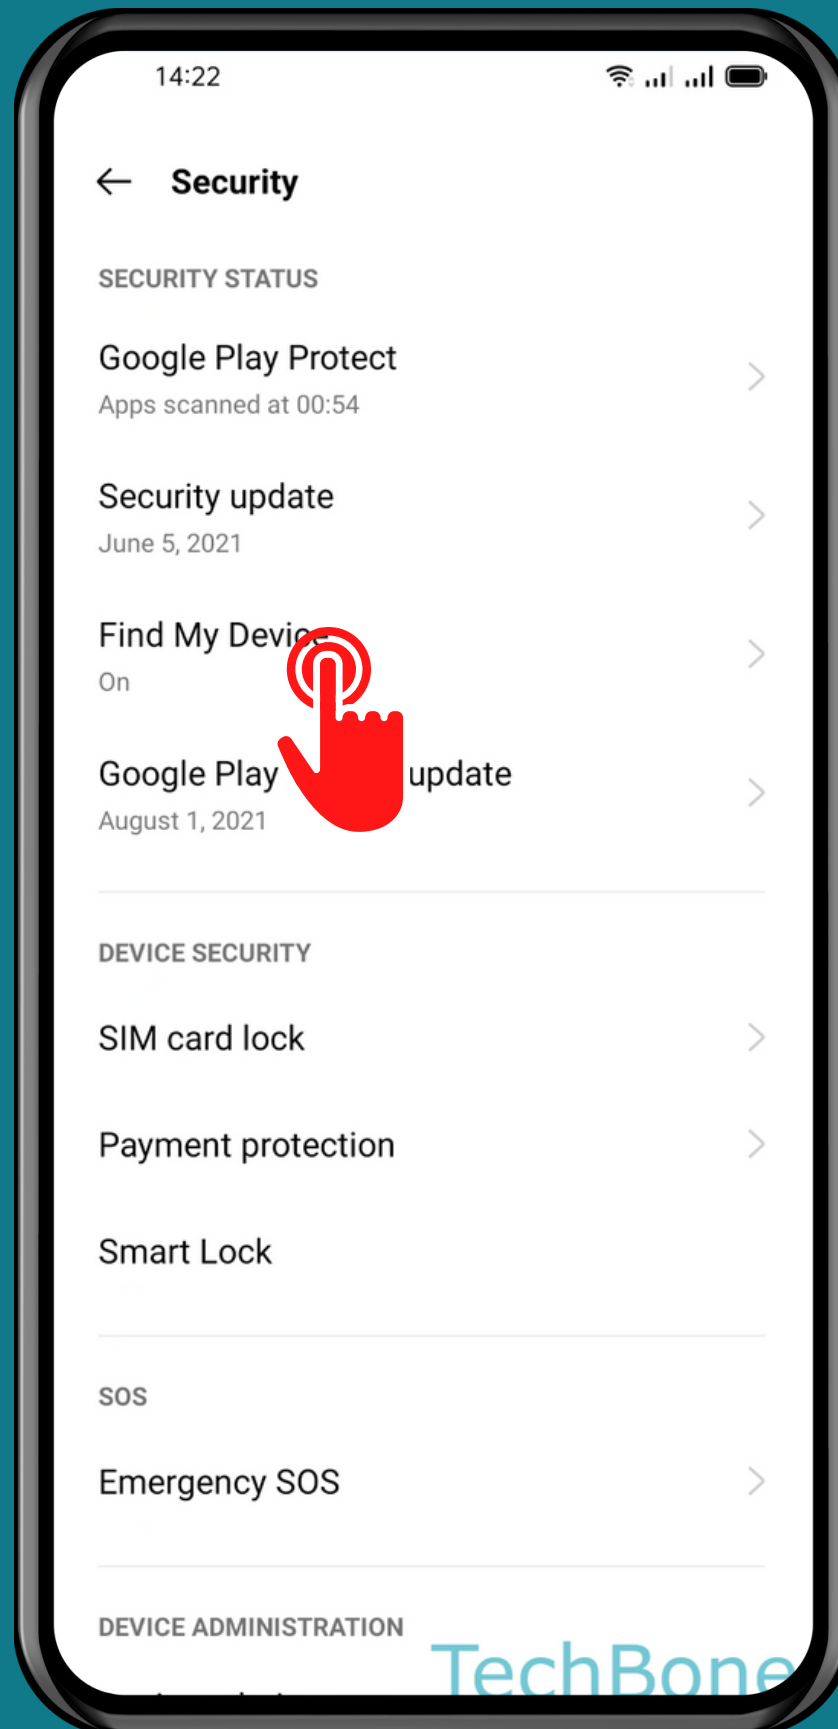

OPPO

Android 11 - ColorOS 11

HOW TO TURN ON/OFF FIND MY DEVICE

Tap on
Settings

Tap on Security

Tap on
Find My Device

Turn On/Off Find My Device

Done!