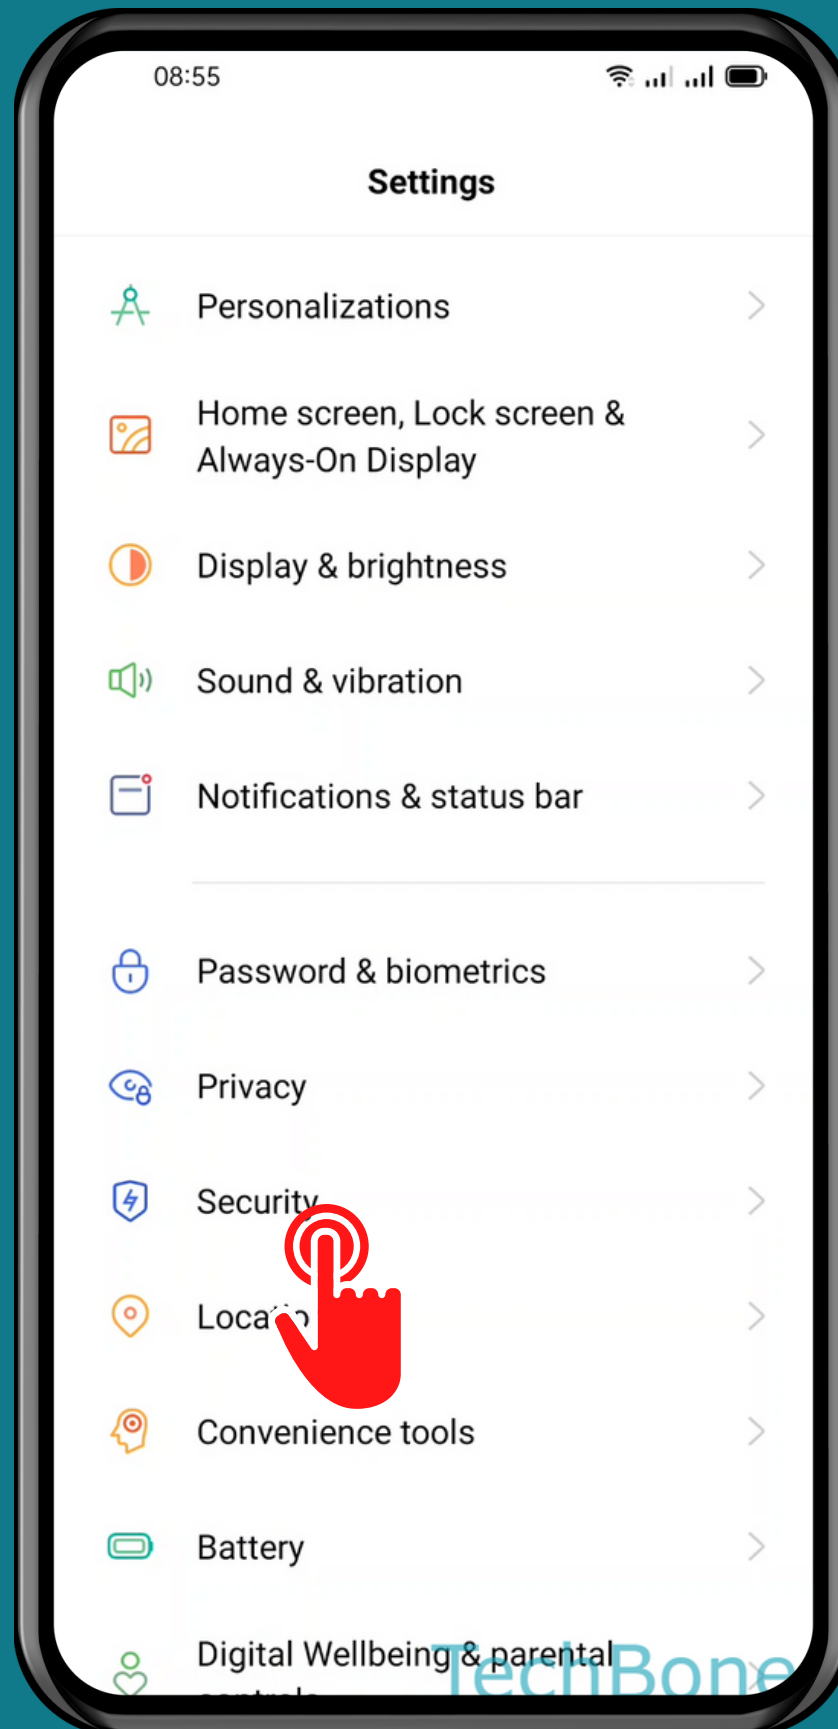

OPPO

Android 11 - ColorOS 11

HOW TO TURN ON/OFF FIND MY DEVICE

Tap on
Settings

Tap on Security

Tap on
Find My Device

Turn On/Off Find My Device

Done!