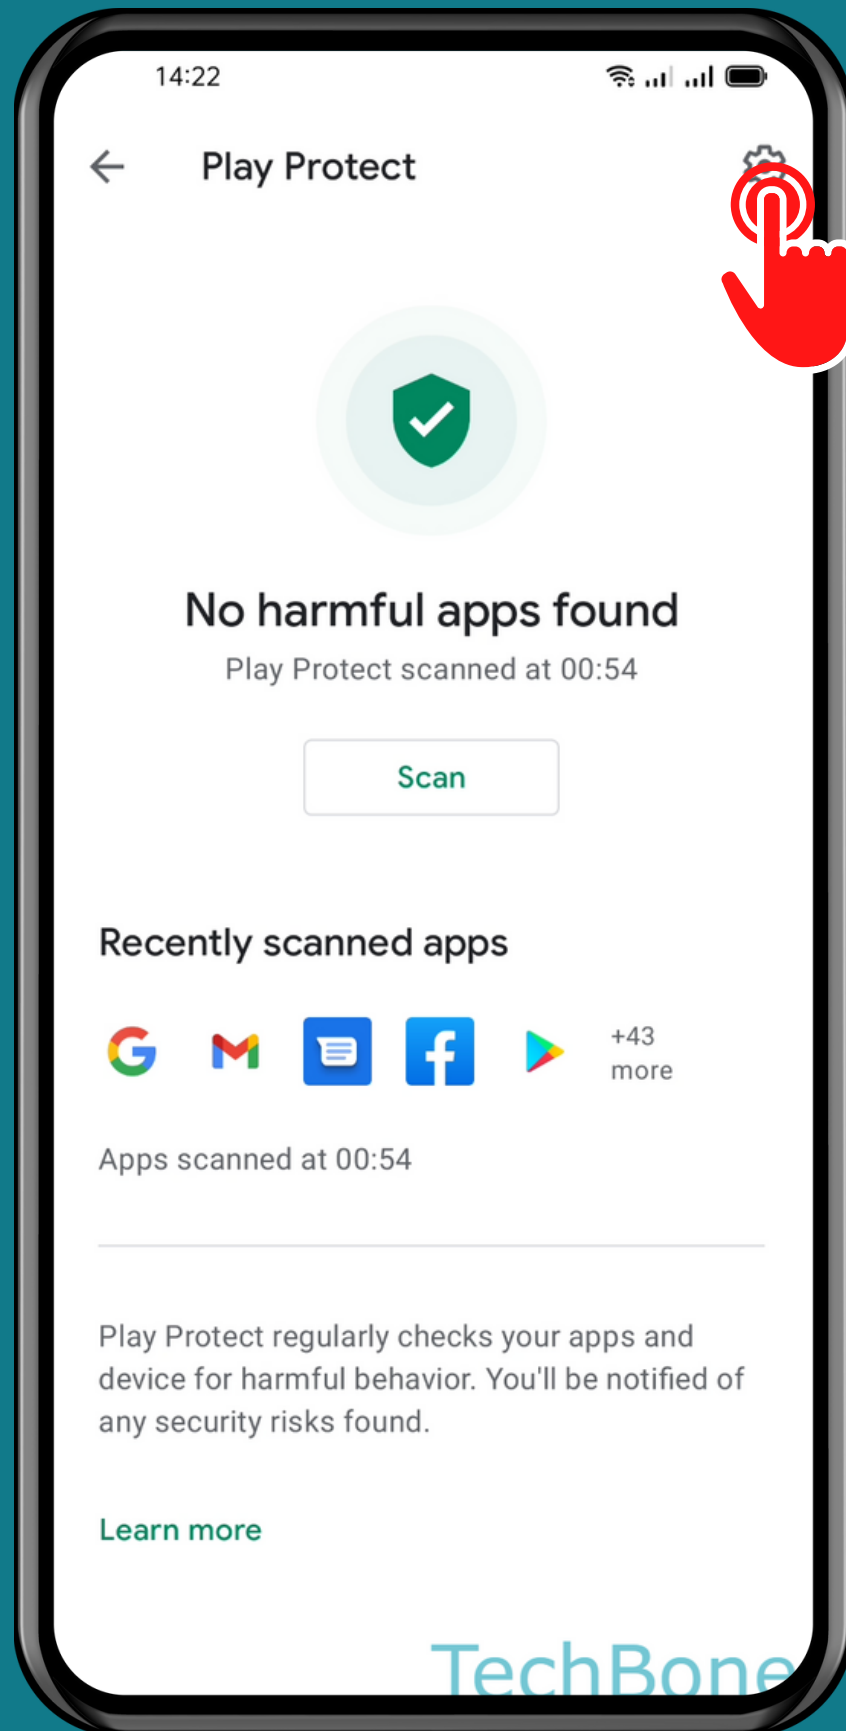

OPPO

Android 11 - ColorOS 11

HOW TO TURN ON/OFF GOOGLE PLAY PROTECT

Tap on
Settings

Tap on Security

Tap on Google Play Protect

Tap on
Settings

TechBone

Turn On/Off

Scan apps with Play Protect

Done!