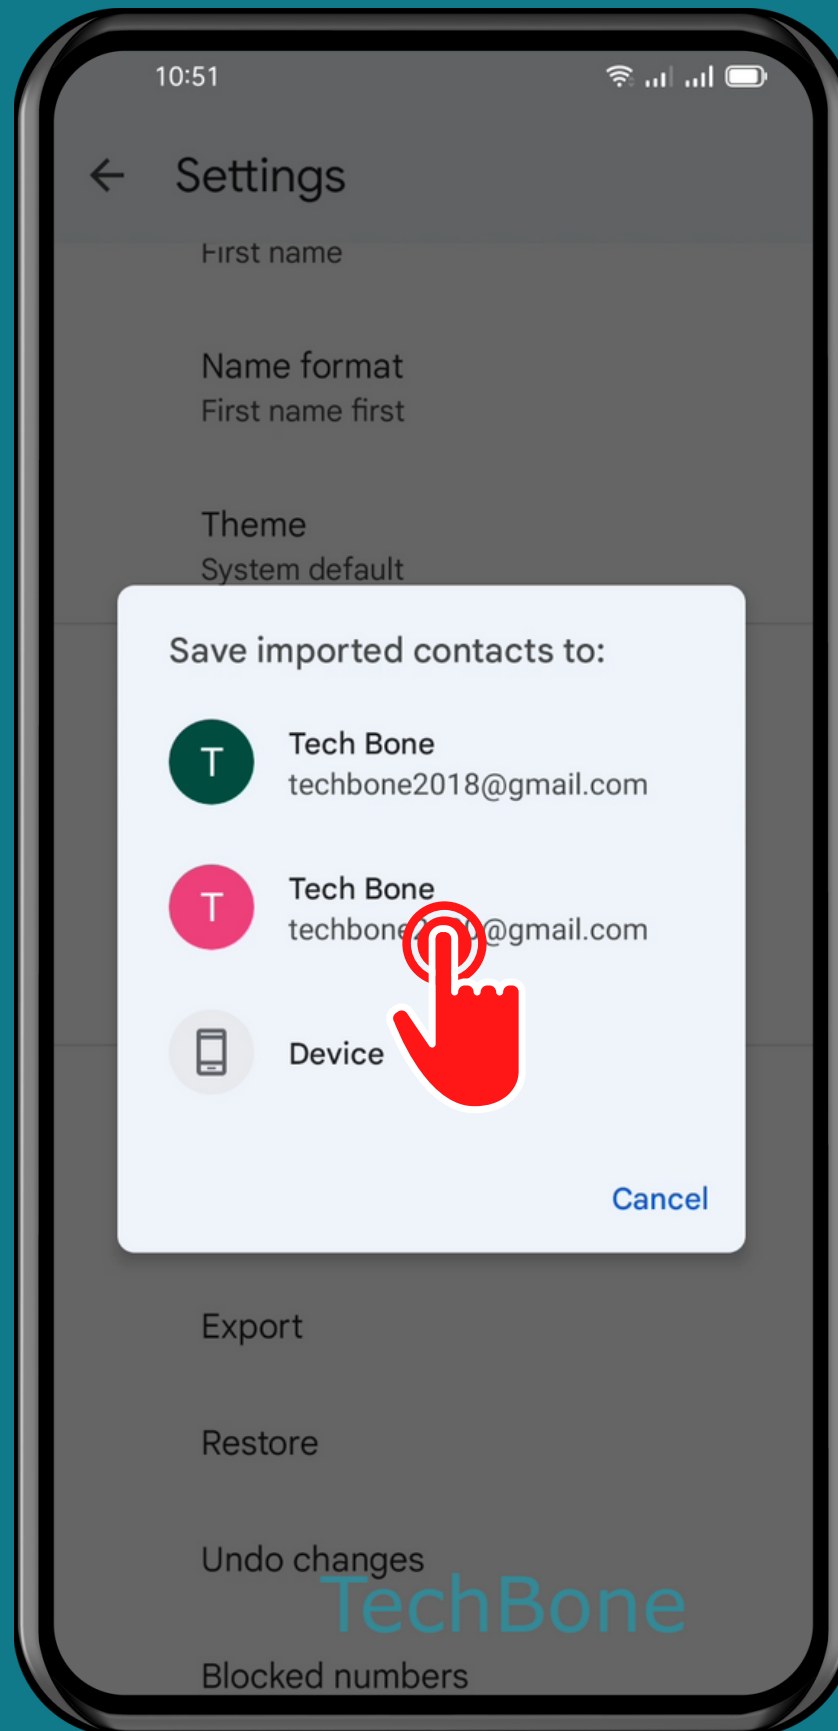

OPPO

Contacts - Android 11 - ColorOS 11

HOW TO IMPORT CONTACTS

Tap on Contacts

Open the Menu

Tap on Settings

Tap on
Import

Choose
From where to import
and tap OK

Choose Where to import

Choose a
.vcf file

Done!