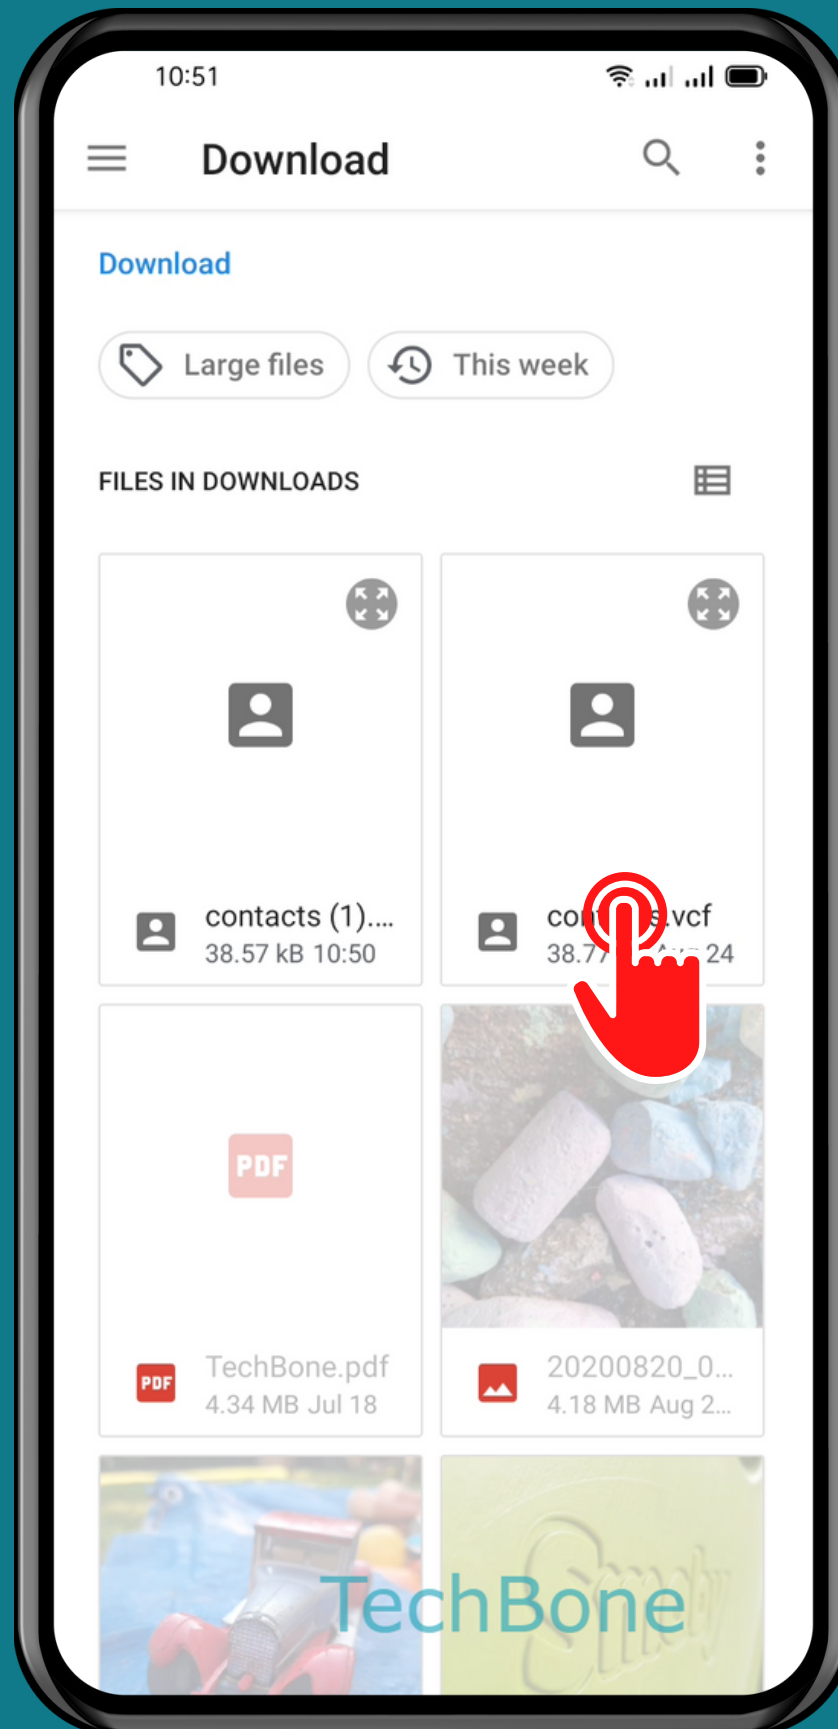

OPPO

Contacts - Android 11 - ColorOS 11

HOW TO IMPORT CONTACTS

Tap on Contacts

Open the Menu

Tap on Settings

Tap on
Import

Choose
From where to import
and tap OK

Choose Where to import

Choose a
.vcf file

Done!