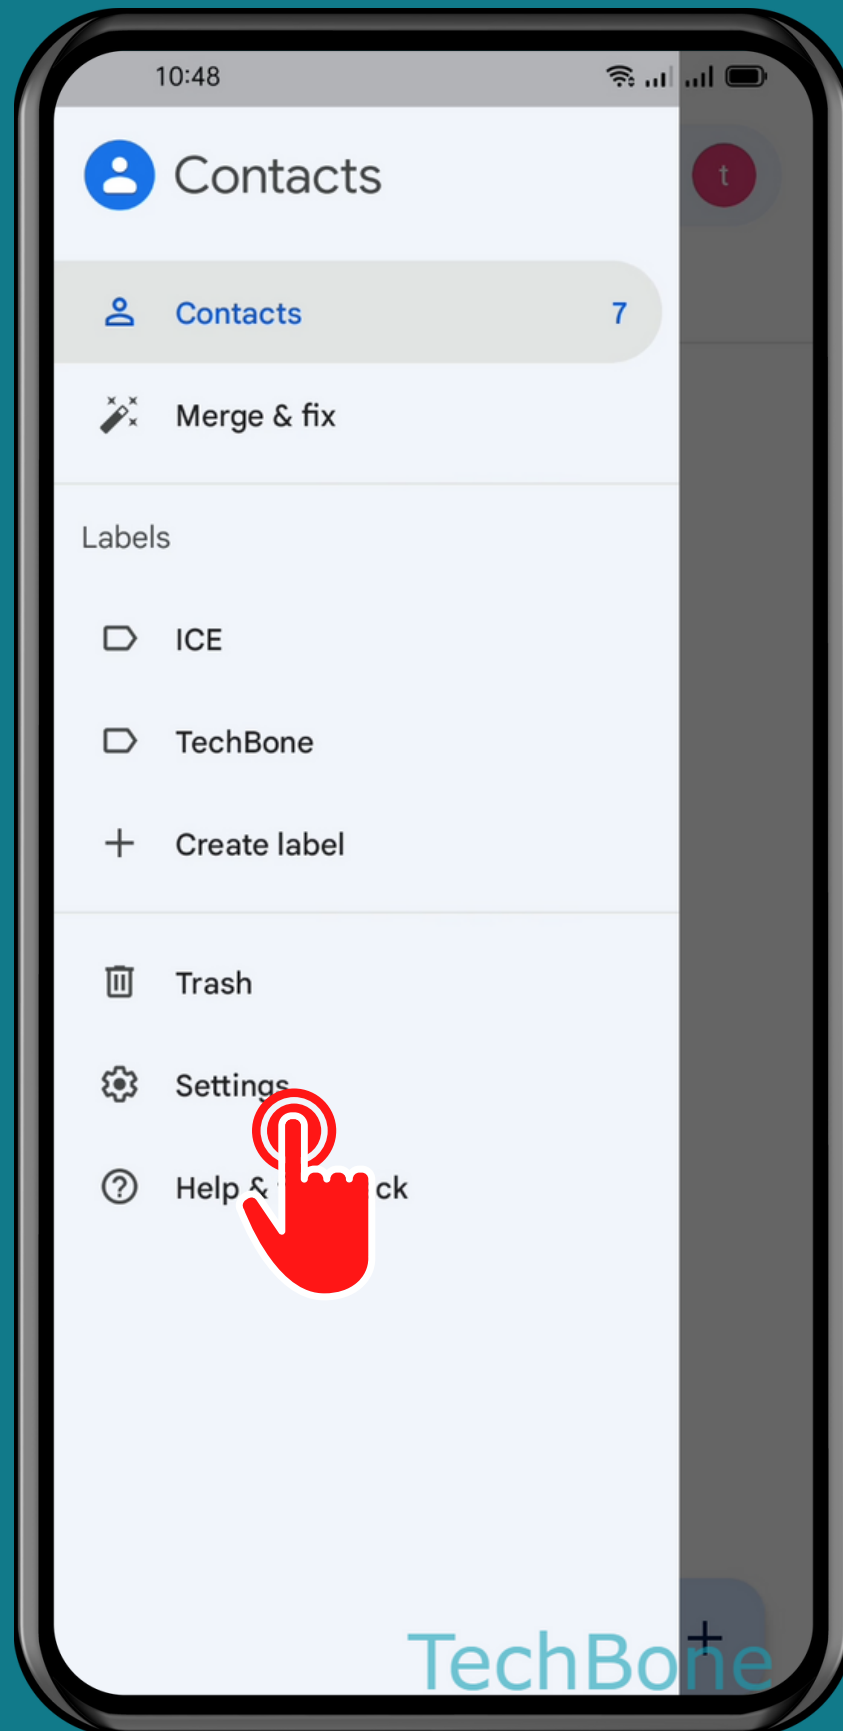

OPPO

Contacts - Android 11 - ColorOS 11

HOW TO IMPORT CONTACTS

Tap on Contacts

Open the Menu

Tap on Settings

Tap on
Import

Choose
From where to import
and tap OK