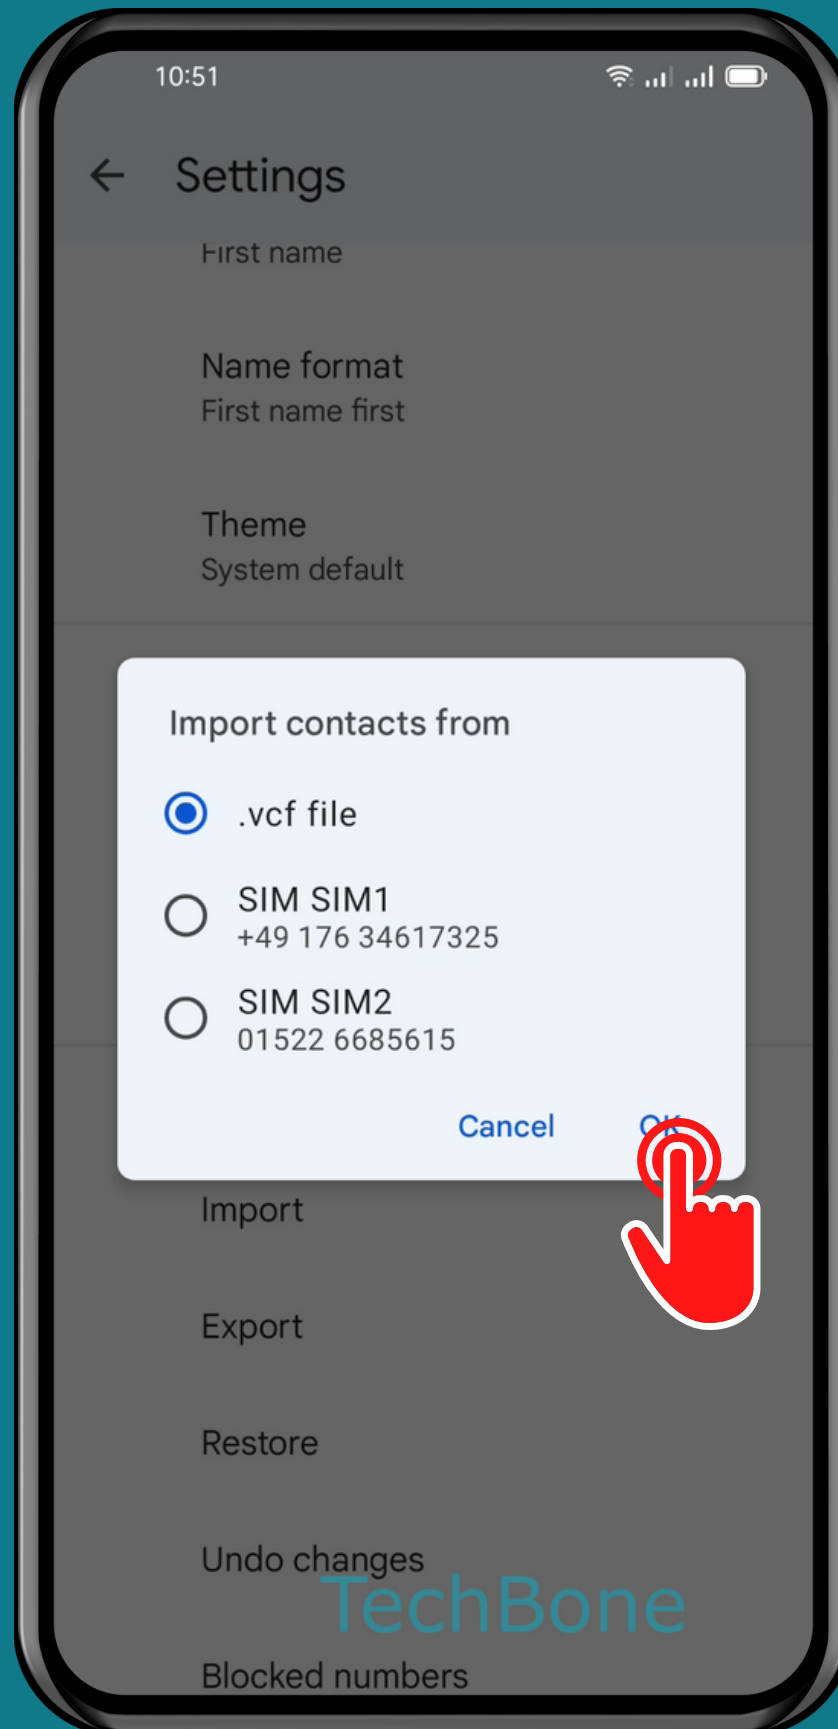

OPPO

Contacts - Android 11 - ColorOS 11

HOW TO IMPORT CONTACTS

Tap on Contacts

Open the Menu

Tap on Settings

Tap on
Import

Choose
From where to import
and tap OK

Choose Where to import

Choose a
.vcf file

Done!