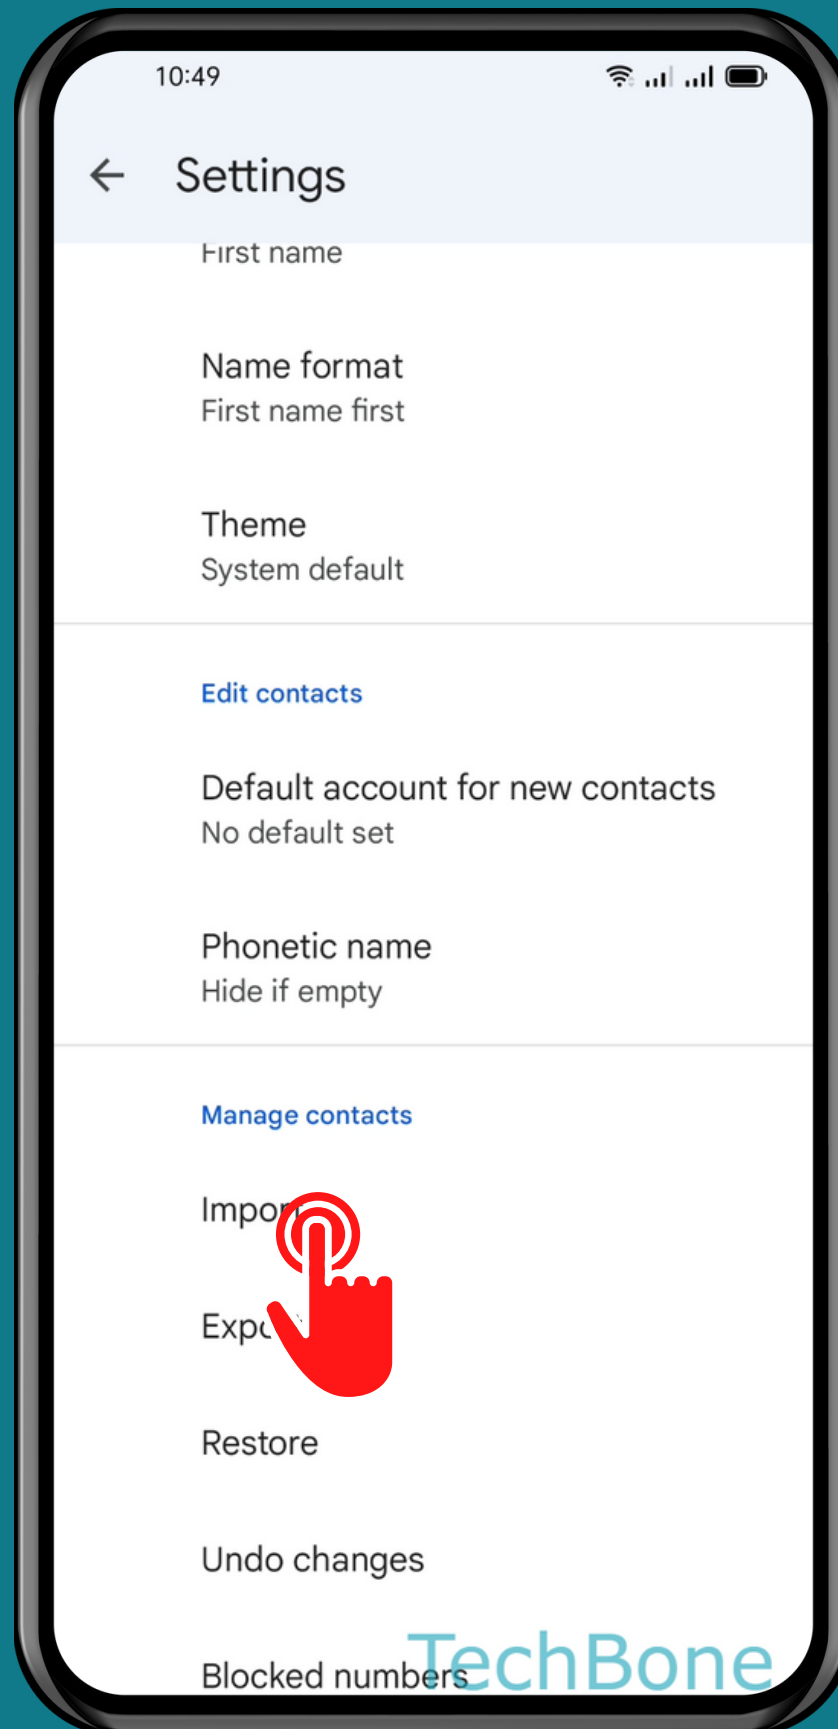

OPPO

Contacts - Android 11 - ColorOS 11

HOW TO IMPORT CONTACTS

Tap on Contacts

Open the Menu

Tap on Settings

Tap on
Import

Choose
From where to import
and tap OK