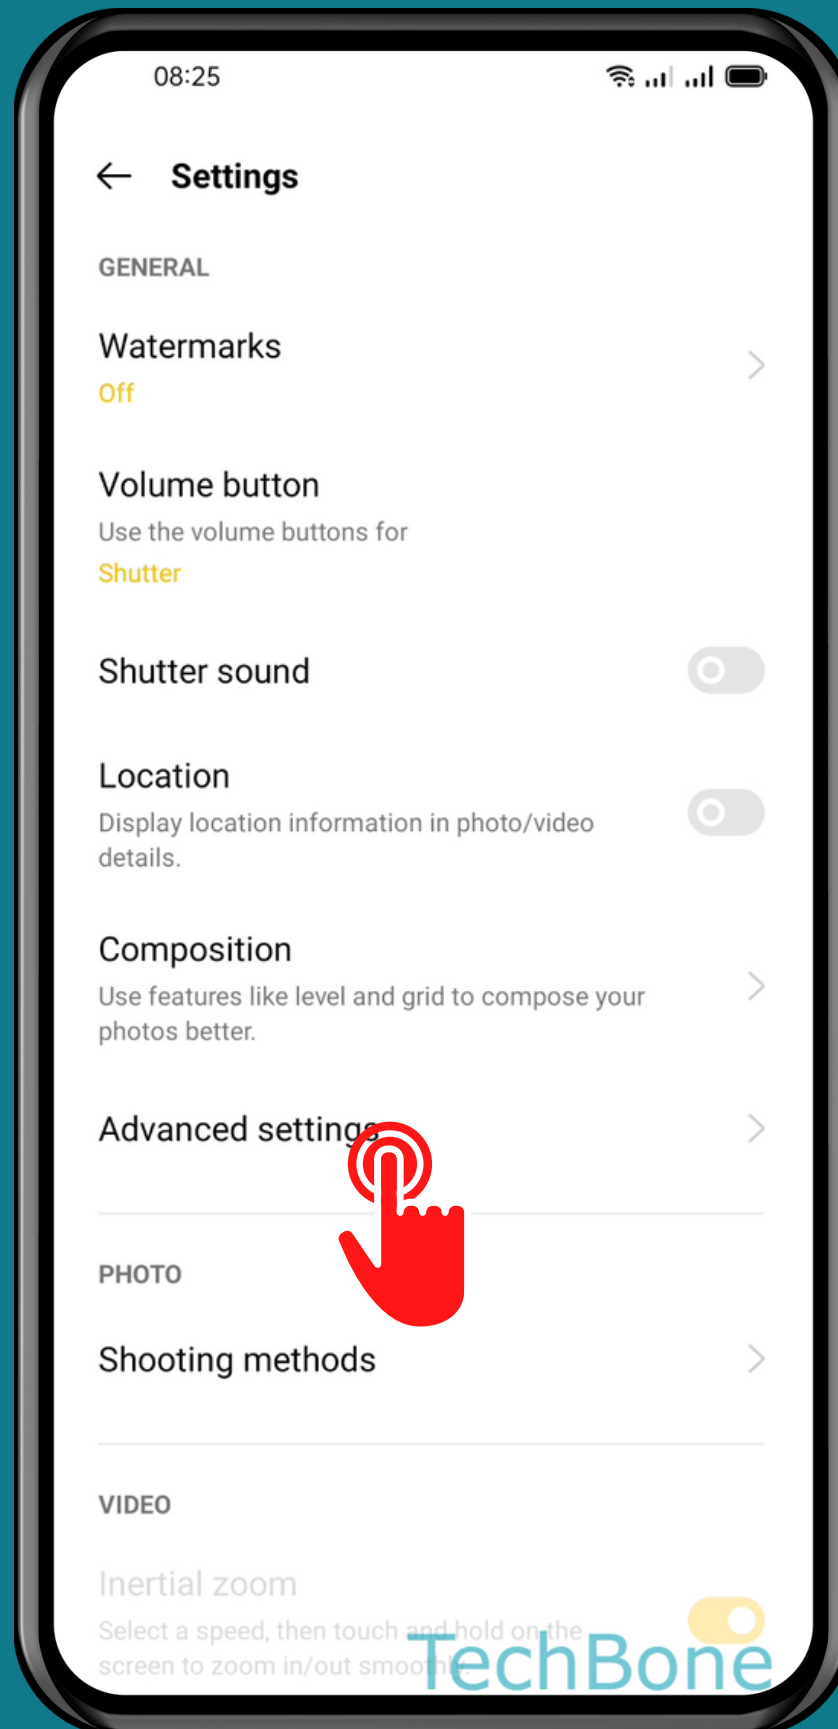

OPPO

Camera - Android 11 - ColorOS 11

HOW TO TURN ON/OFF LENS STAIN DETECTION

Tap on
Camera

Tap on Settings

Tap on Advanced settings

Turn On/Off Lens stain detection

Done!