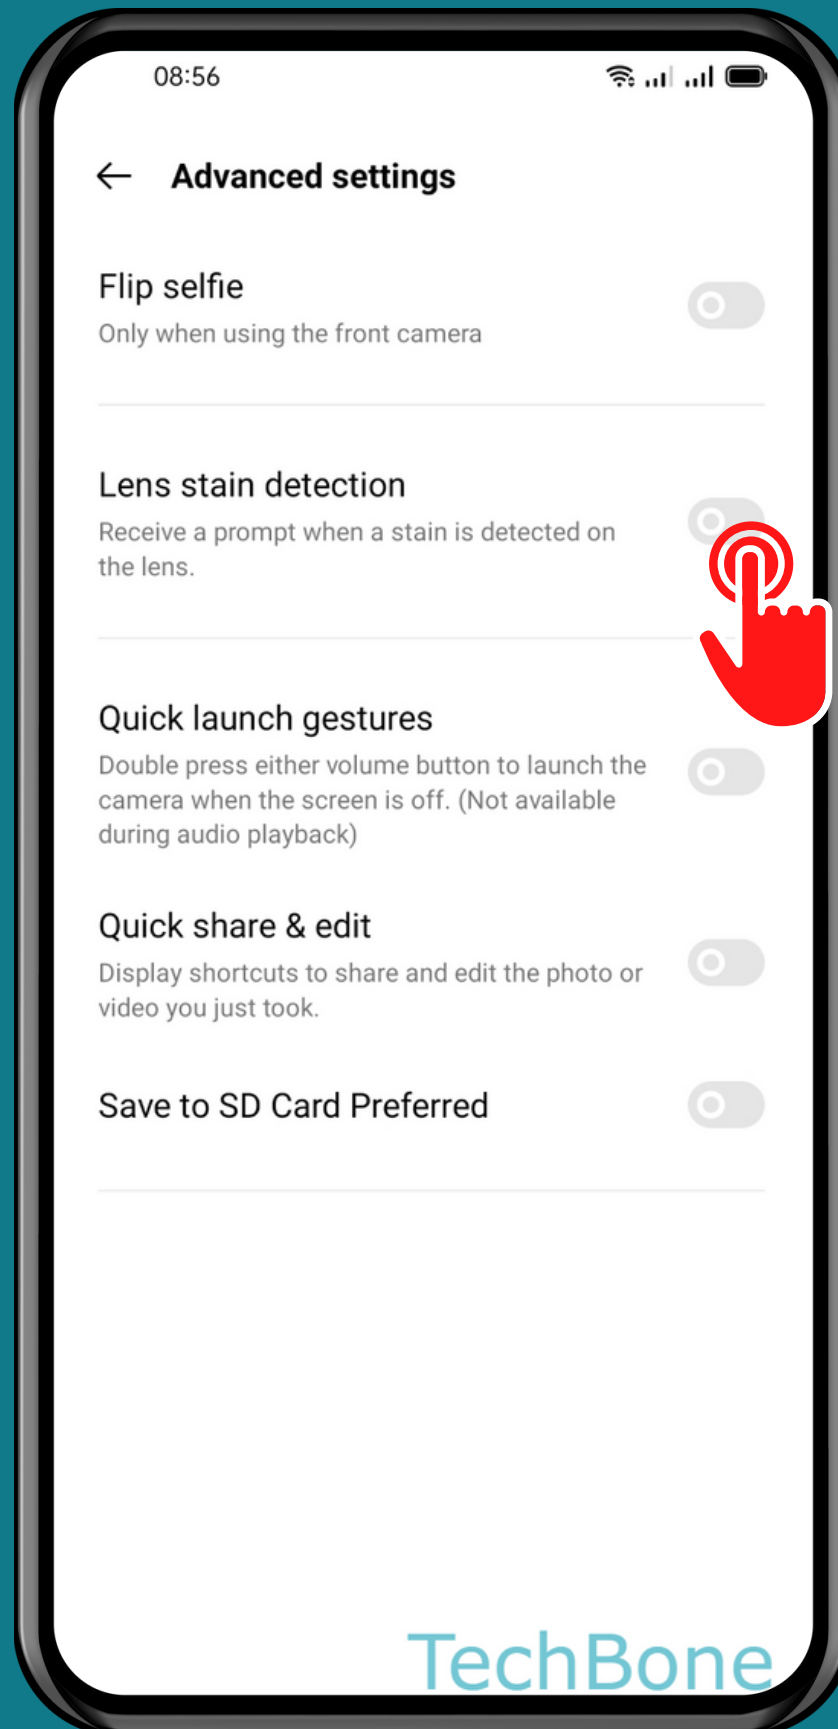

OPPO

Camera - Android 11 - ColorOS 11

HOW TO TURN ON/OFF LENS STAIN DETECTION

Tap on
Camera

Tap on Settings

Tap on Advanced settings

Turn On/Off Lens stain detection

Done!