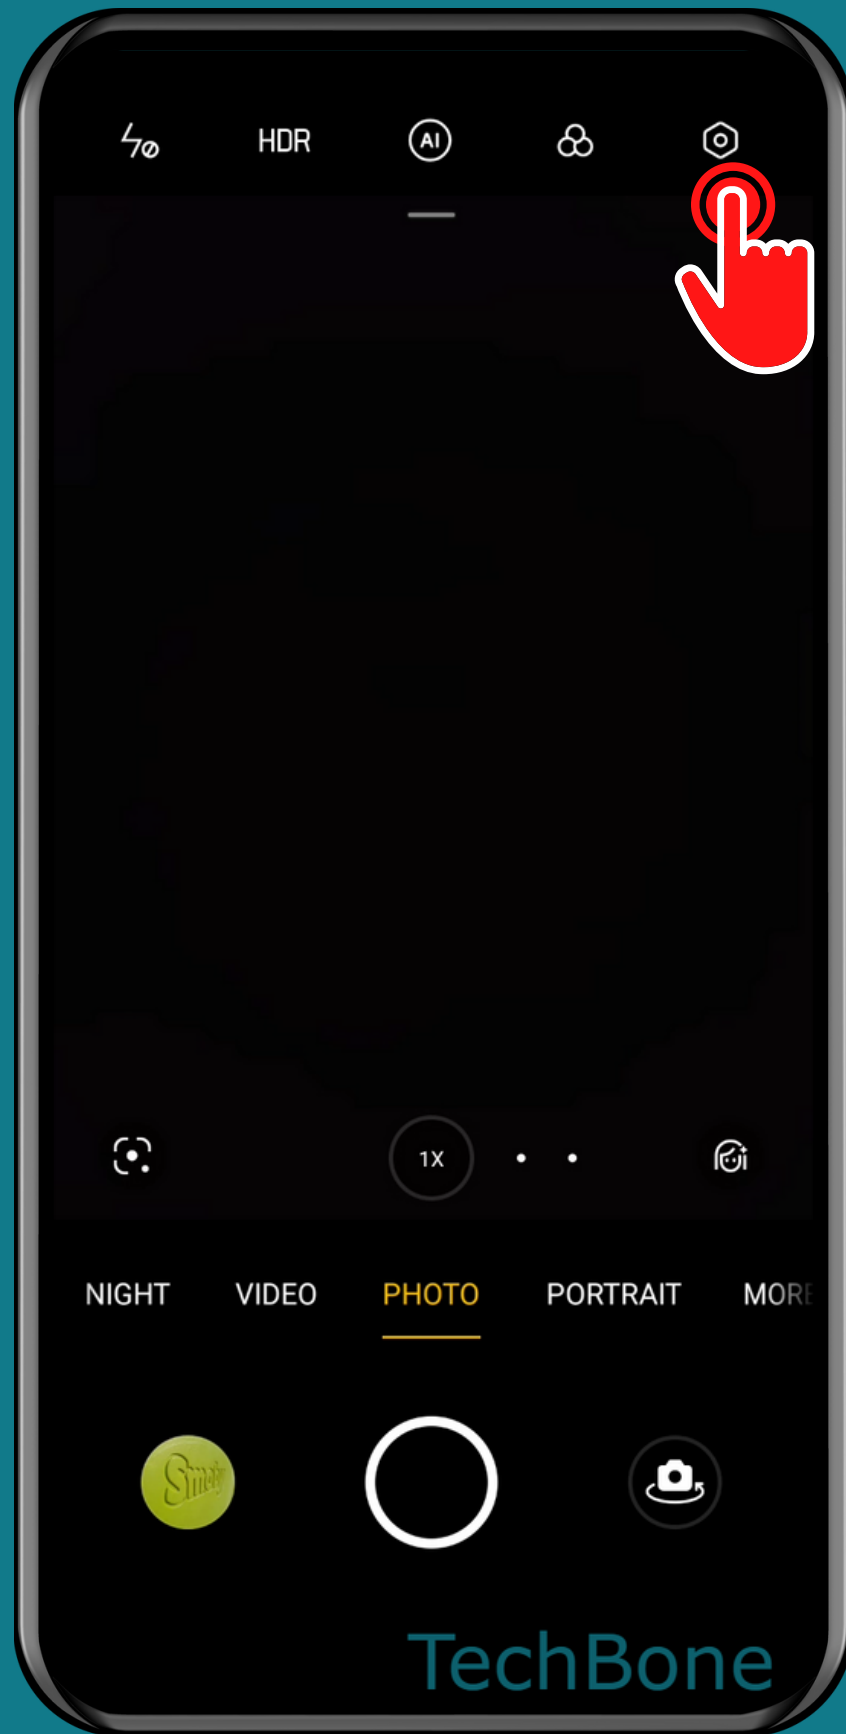

OPPO

Camera - Android 11 - ColorOS 11

HOW TO TURN ON/OFF LENS STAIN DETECTION

Tap on
Camera

Tap on Settings

Tap on Advanced settings

Turn On/Off Lens stain detection

Done!