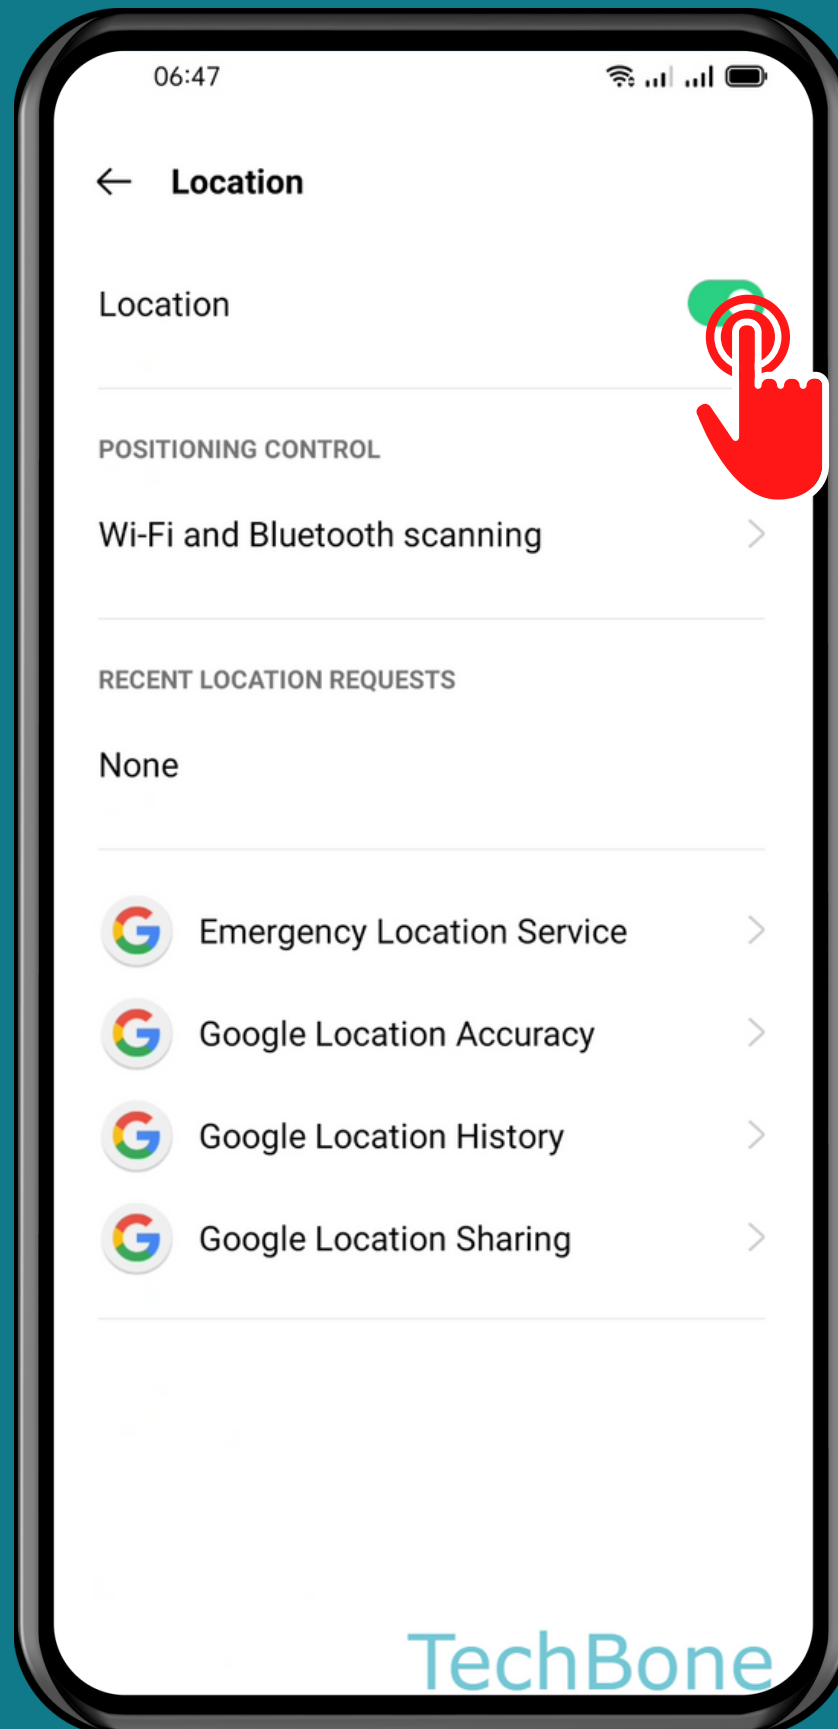

OPPO

Android 11 - ColorOS 11

HOW TO TURN ON/OFF LOCATION ACCESS

Tap on
Settings

Tap on Location

Turn On/Off Location

Done!