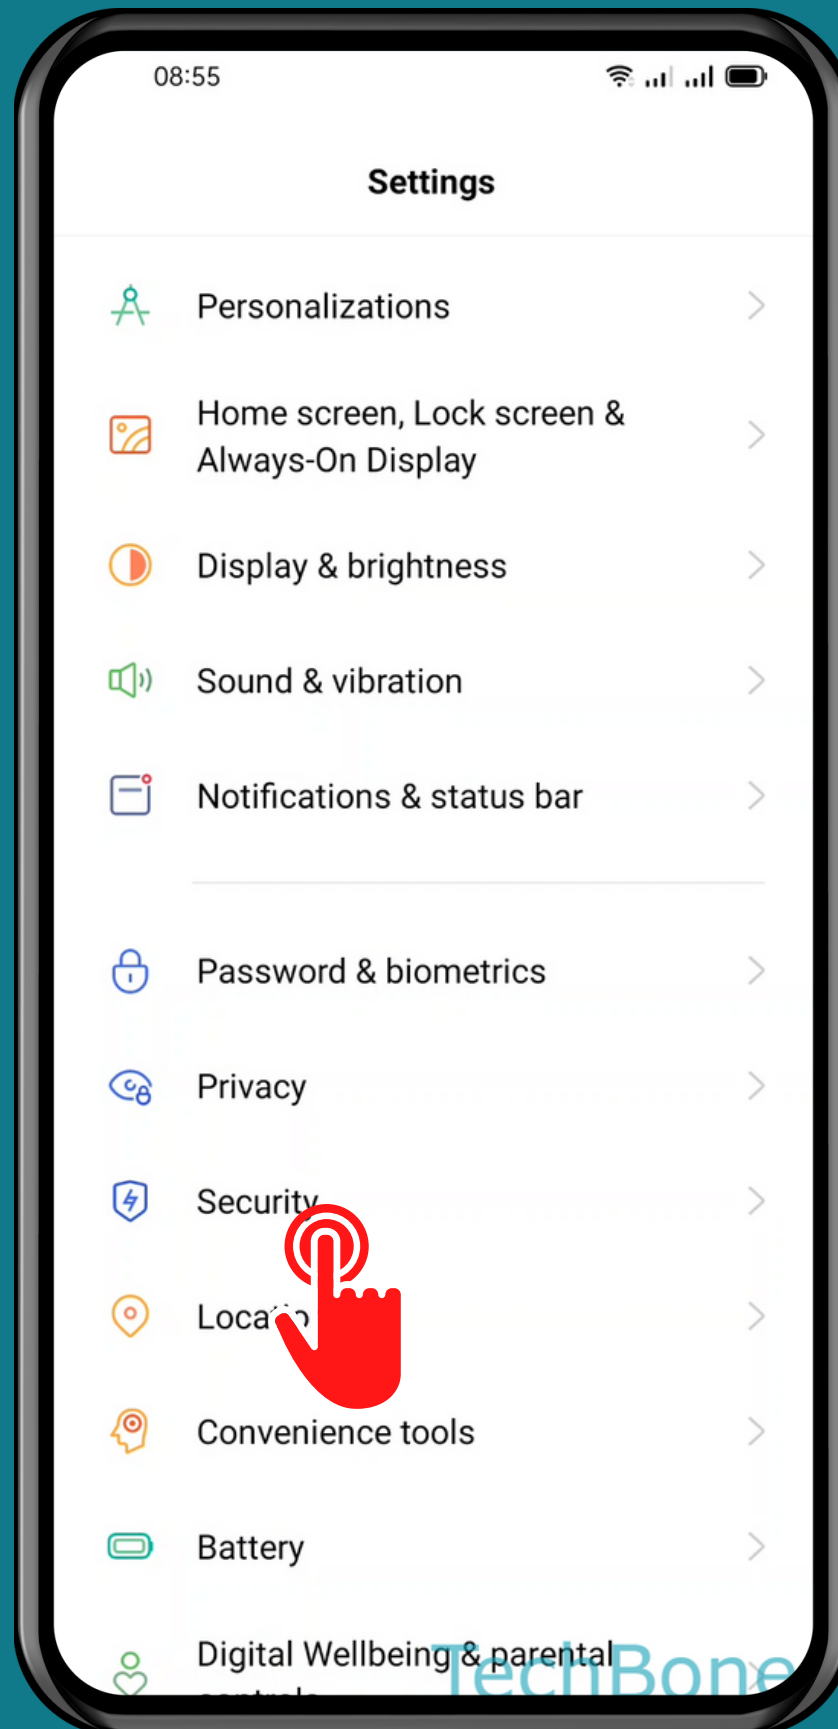

OPPO

Android 11 - ColorOS 11

HOW TO TURN ON/OFF ON-BODY DETECTION (SMART LOCK)

Tap on
Settings

Tap on Security

Tap on
Smart Lock

Tap on On-body detection

Turn On/Off

On-body detection

Tap on Continue

Done!