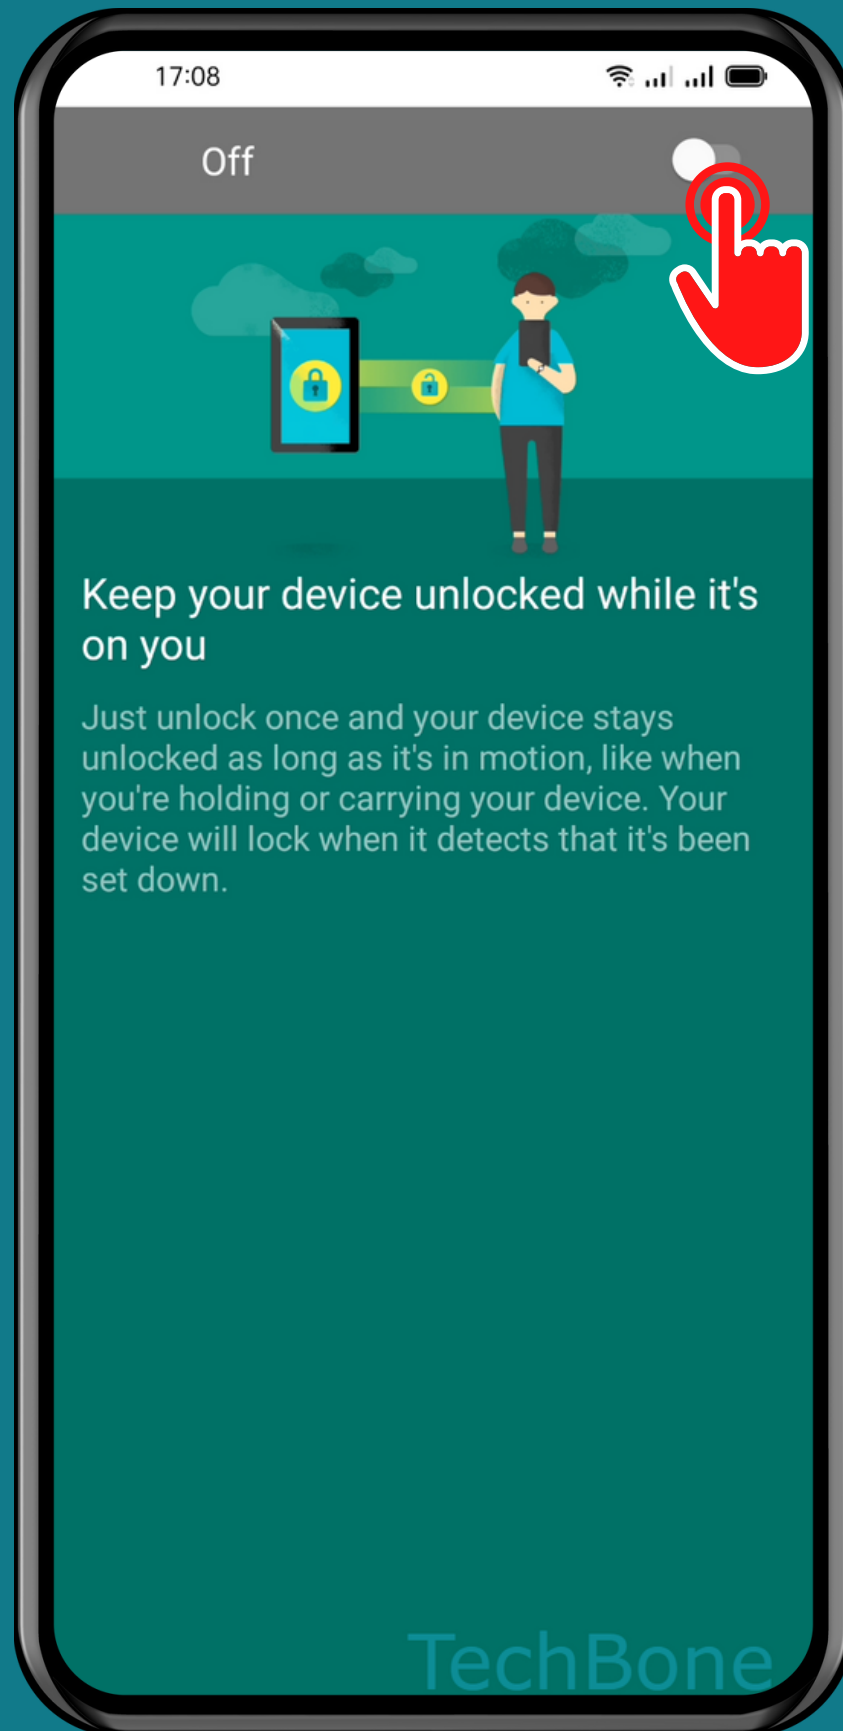

OPPO

Android 11 - ColorOS 11

HOW TO TURN ON/OFF ON-BODY DETECTION (SMART LOCK)

Tap on
Settings

Tap on Security

Tap on
Smart Lock

Tap on On-body detection

Turn On/Off

On-body detection

Tap on Continue

Done!