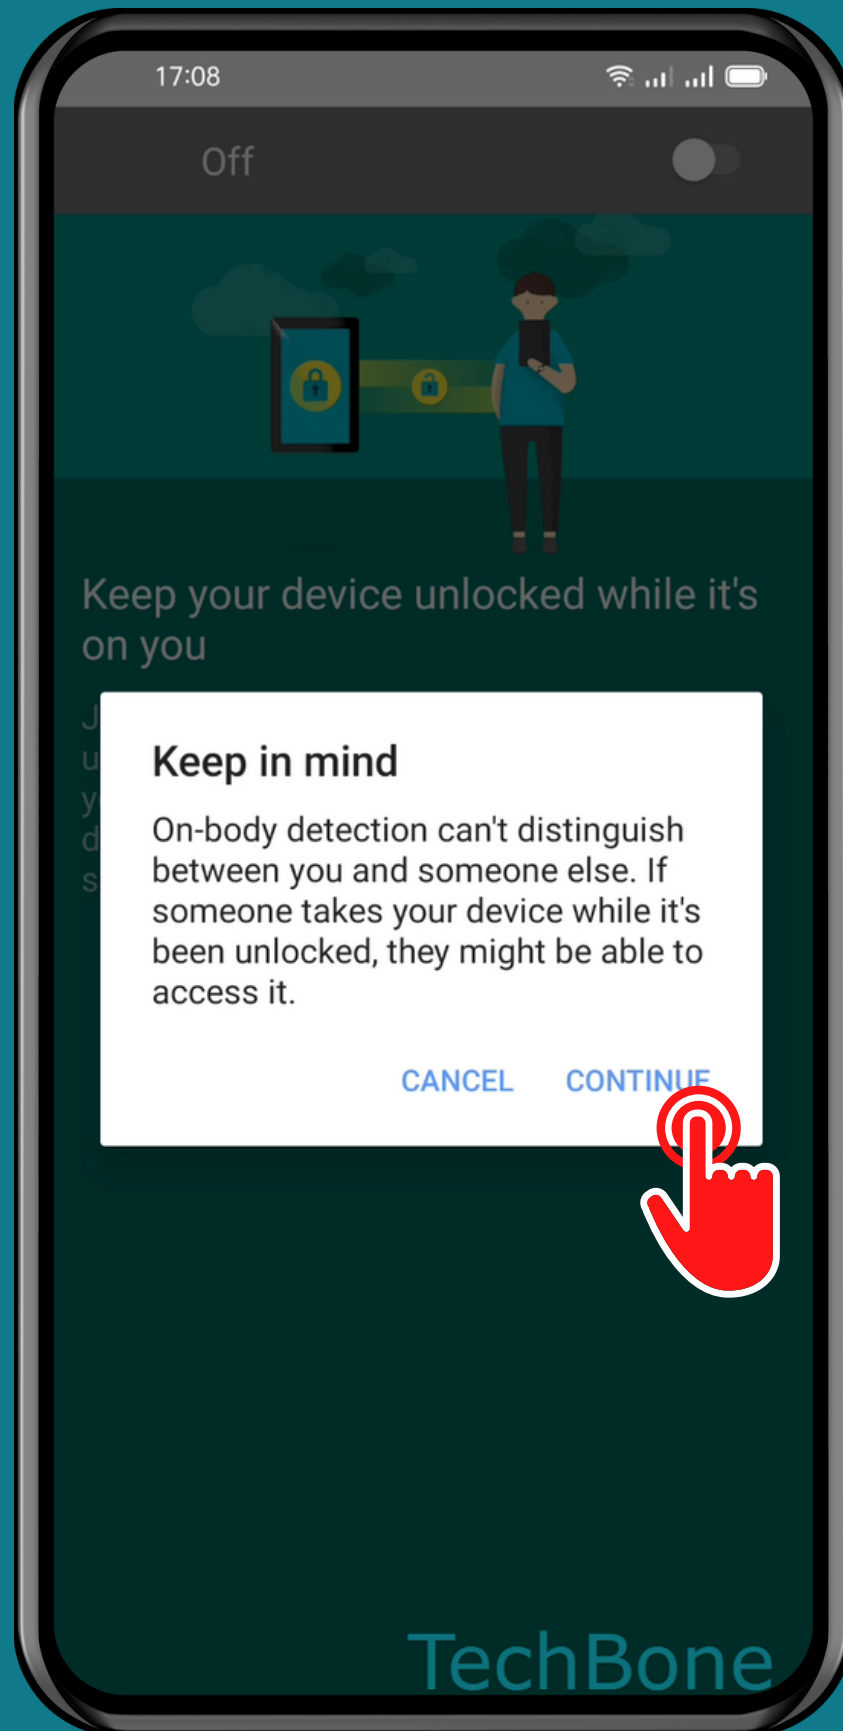

OPPO

Android 11 - ColorOS 11

HOW TO TURN ON/OFF ON-BODY DETECTION (SMART LOCK)

Tap on
Settings

Tap on Security

Tap on
Smart Lock

Tap on On-body detection

Turn On/Off

On-body detection

Tap on Continue

Done!