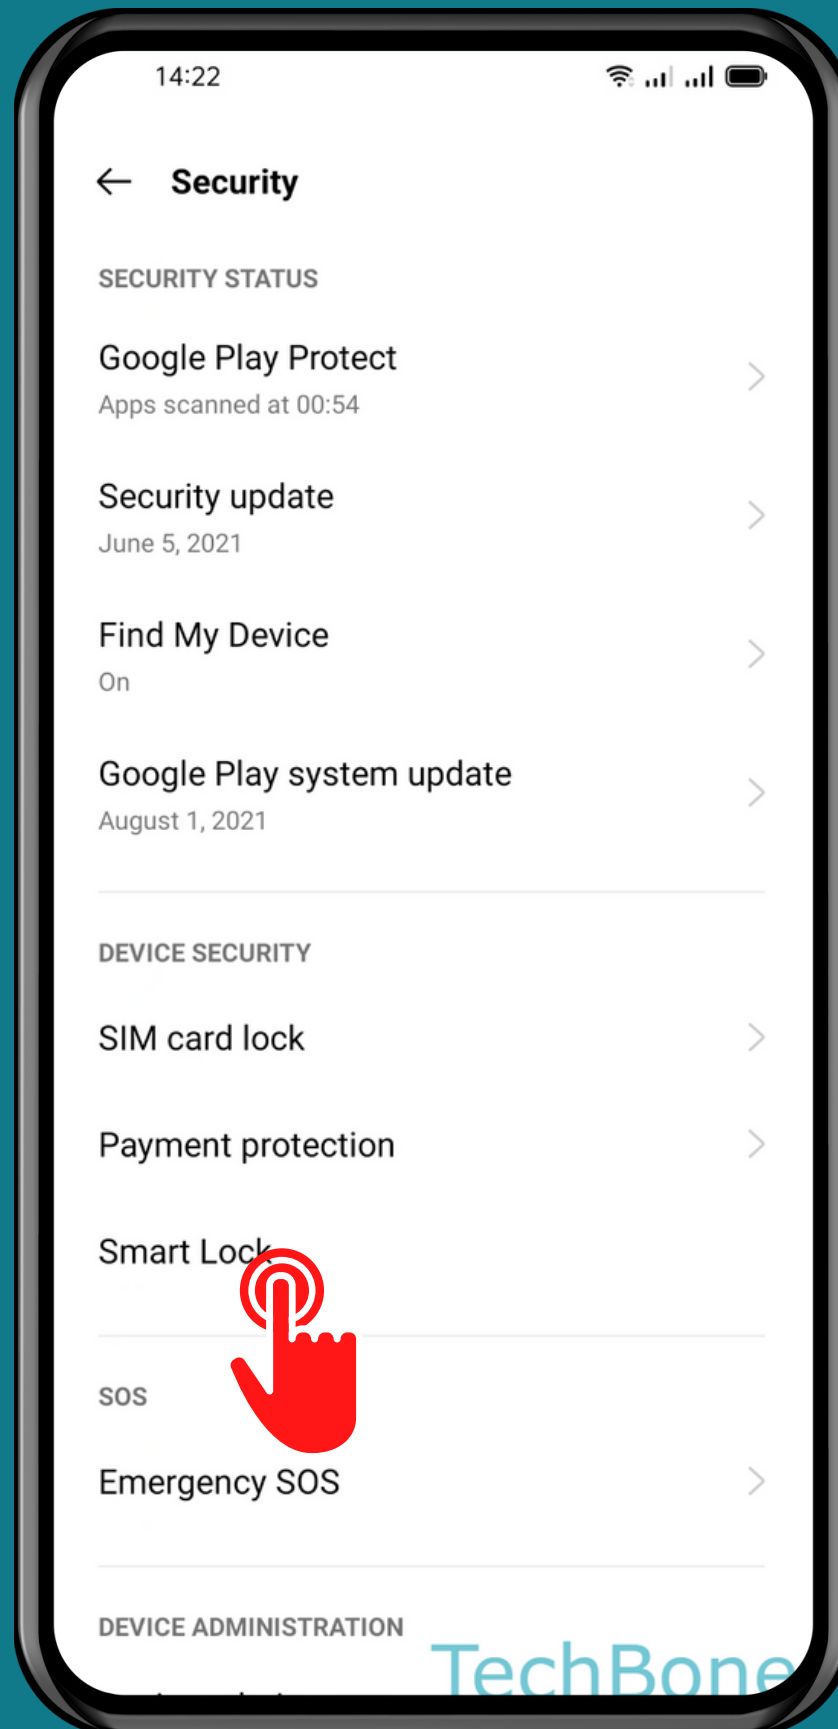

OPPO

Android 11 - ColorOS 11

HOW TO TURN ON/OFF ON-BODY DETECTION (SMART LOCK)

Tap on
Settings

Tap on Security

Tap on
Smart Lock

Tap on On-body detection

Turn On/Off

On-body detection

Tap on Continue

Done!