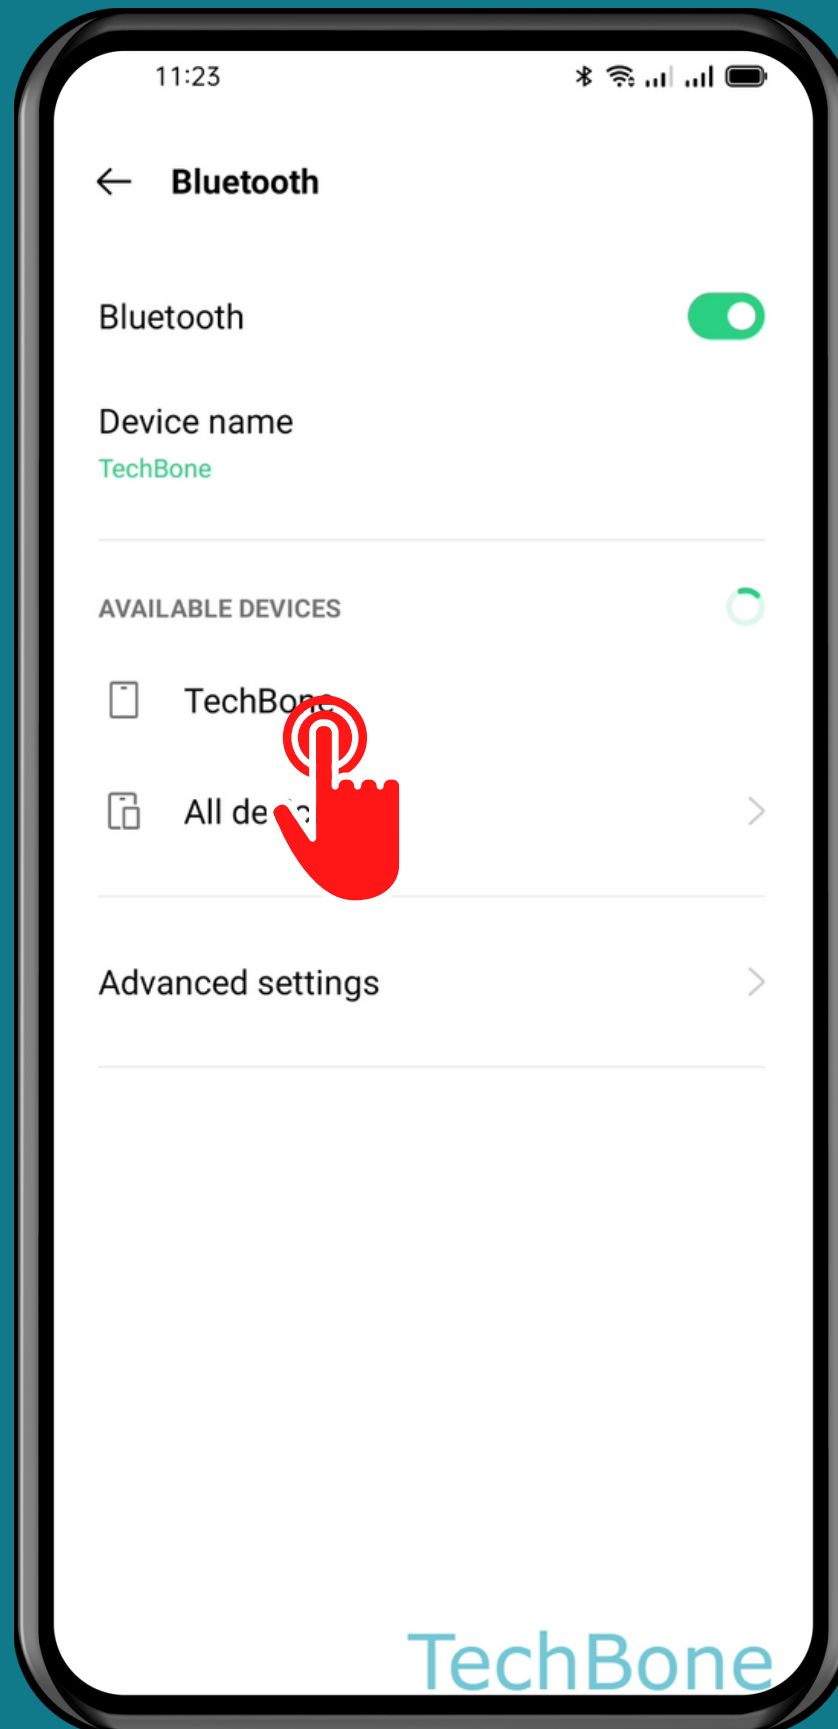

OPPO

Android 11 - ColorOS 11

HOW TO PAIR BLUETOOTH DEVICE

Tap on
Settings

Tap on Bluetooth

Select an
Available device

Tap on
Pair

Done!