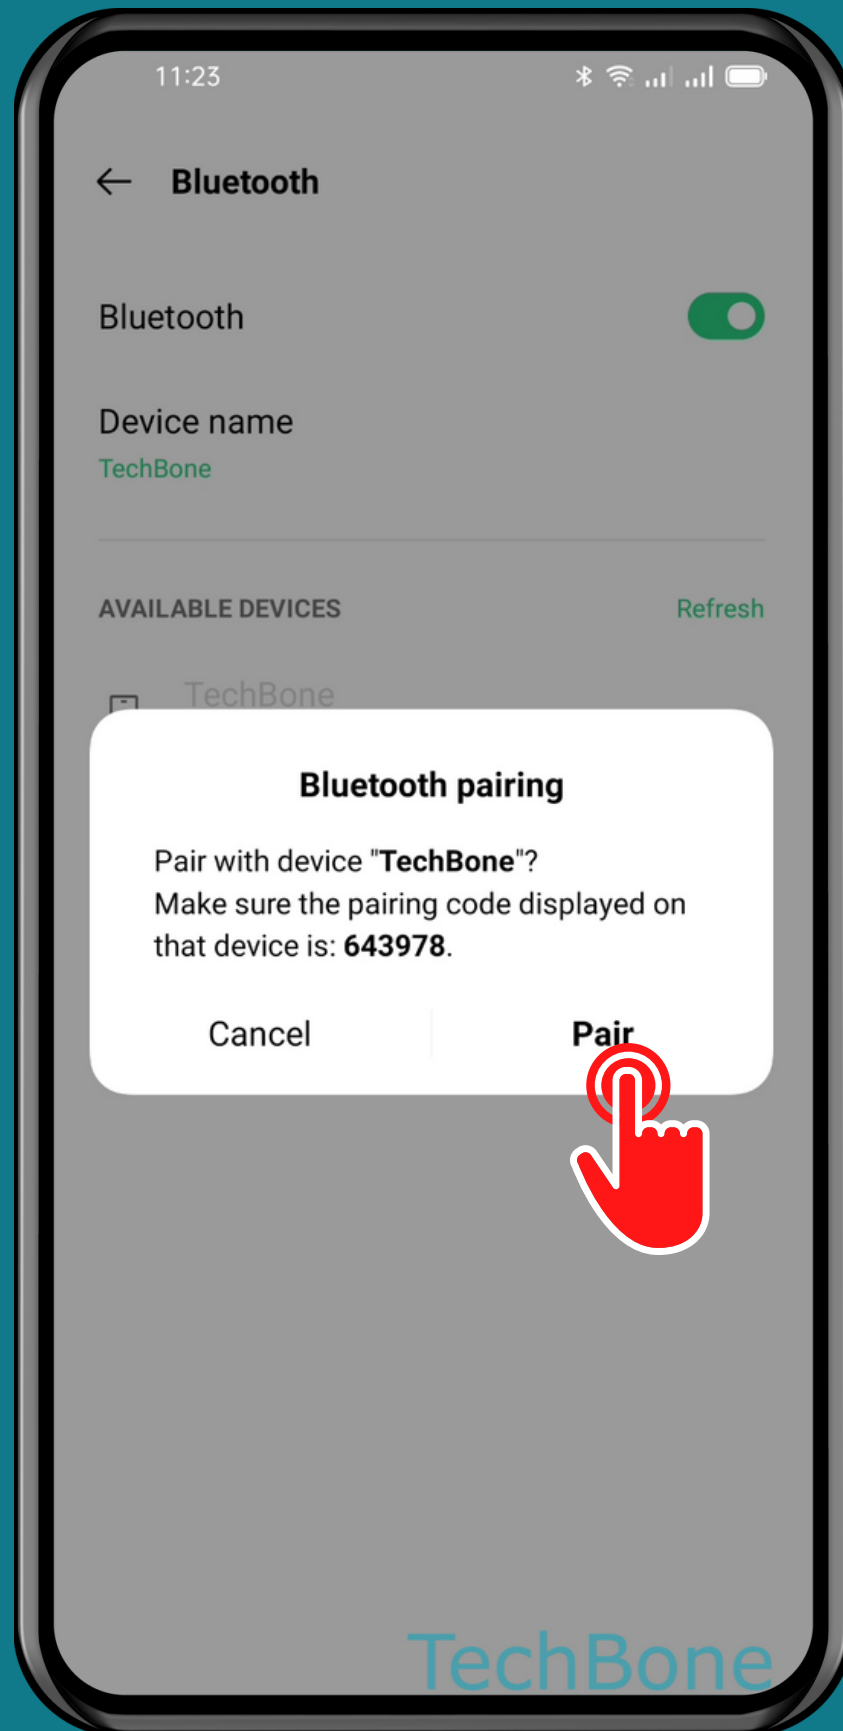

OPPO

Android 11 - ColorOS 11

HOW TO PAIR BLUETOOTH DEVICE

Tap on
Settings

Tap on Bluetooth

Select an
Available device

Tap on
Pair

Done!