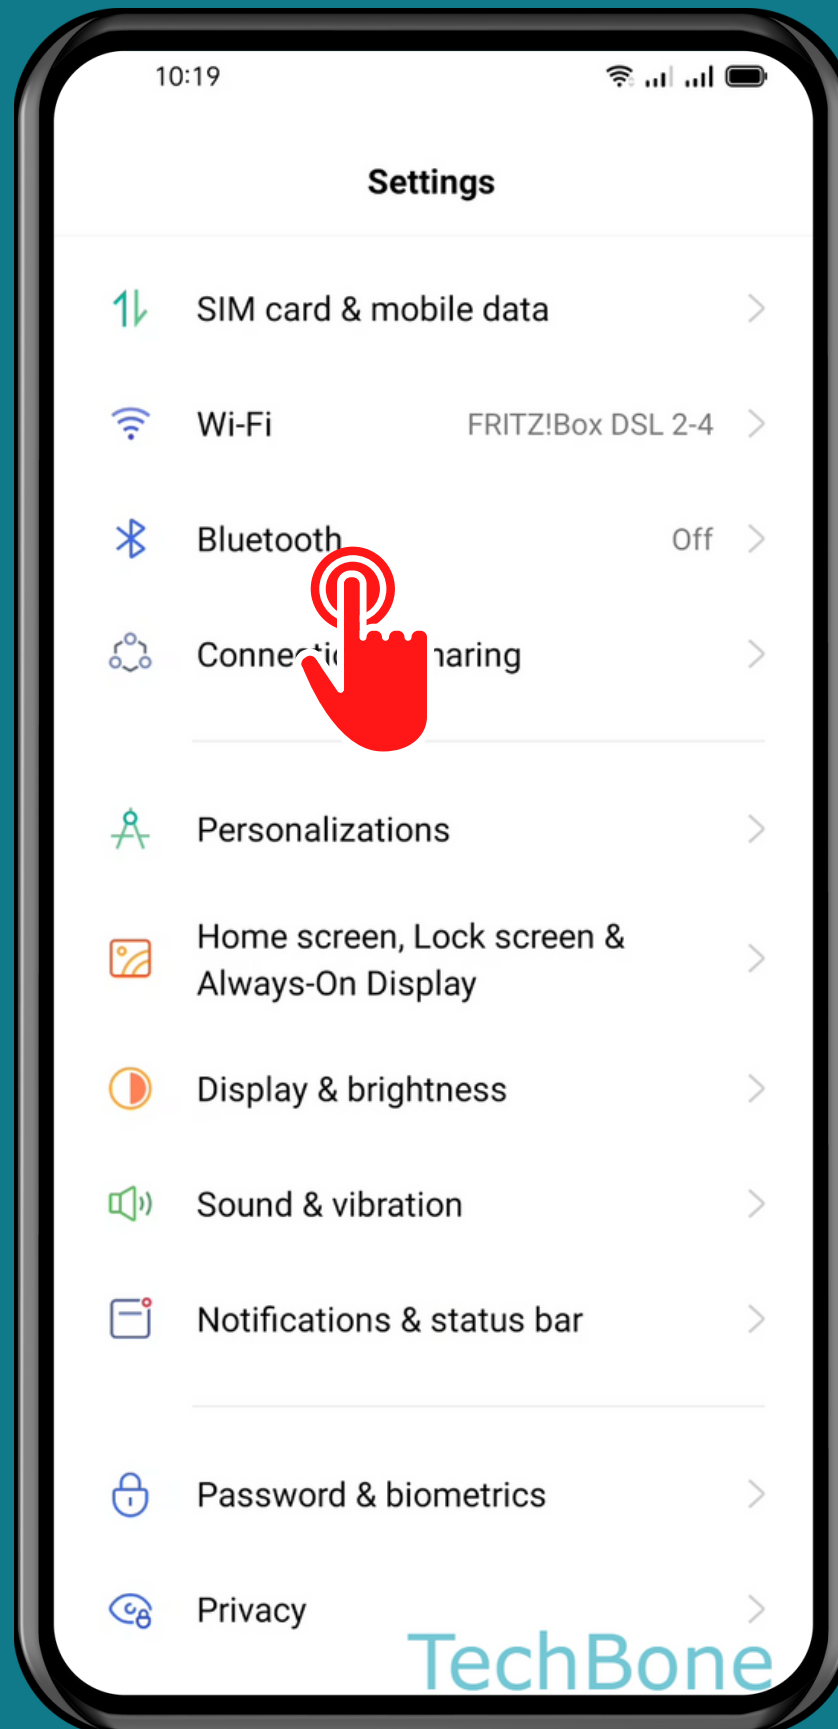

OPPO

Android 11 - ColorOS 11

HOW TO PAIR BLUETOOTH DEVICE

Tap on
Settings

Tap on Bluetooth

Select an
Available device

Tap on
Pair

Done!