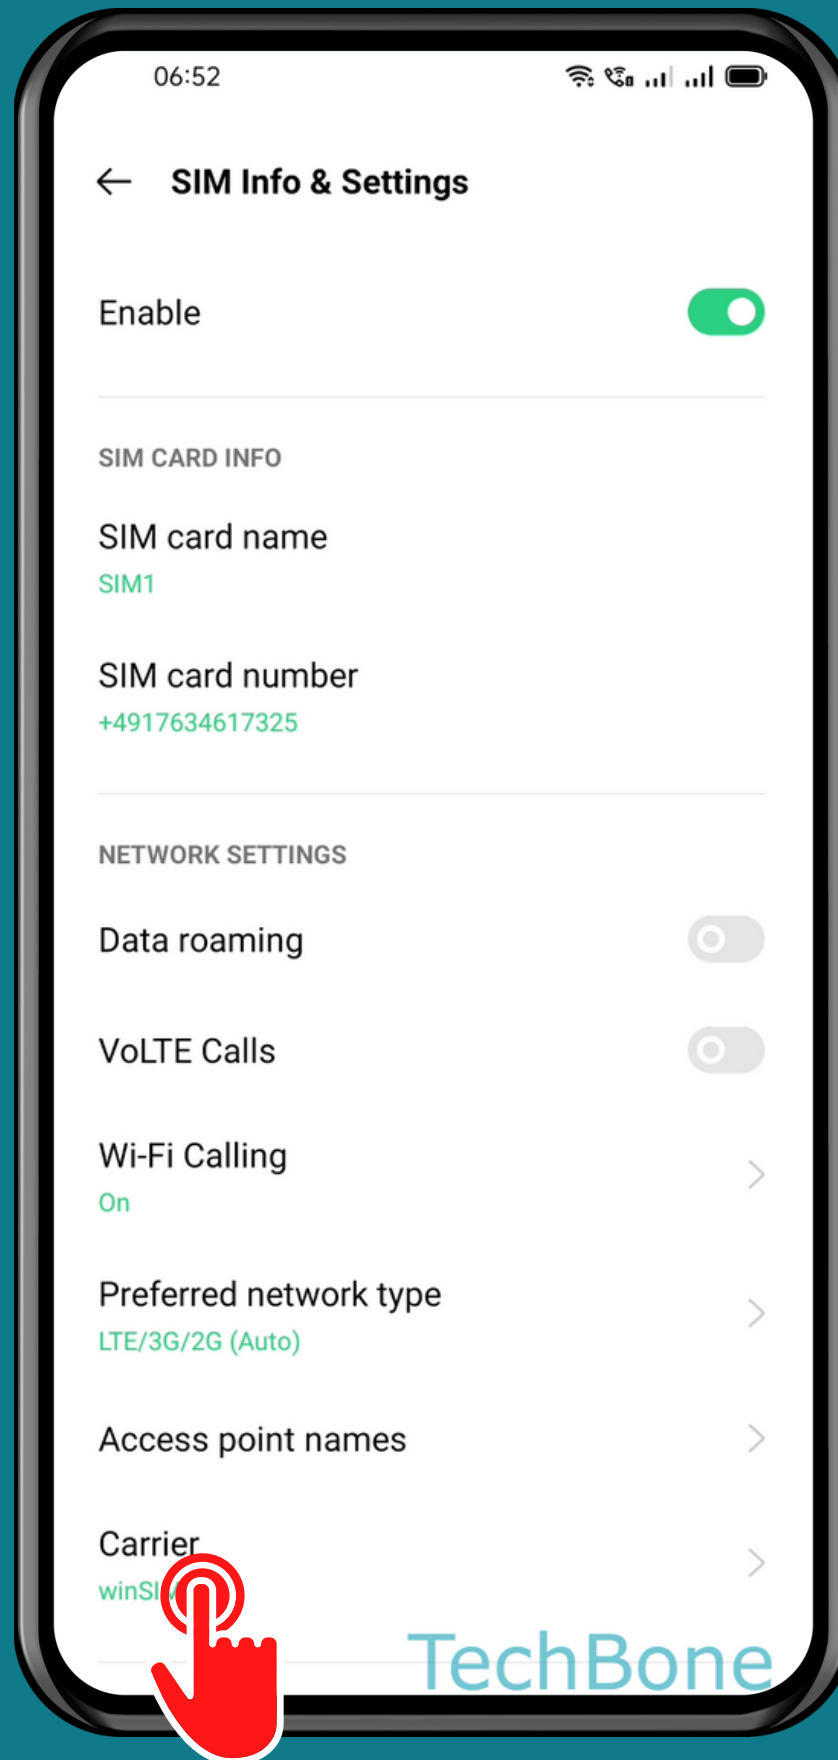

OPPO

Android 11 - ColorOS 11

# HOW TO TURN ON AUTOMATIC NETWORK SELECTION

Tap on  
Settings

# Tap on SIM card & mobile data

# Choose a SIM card

Tap on  
Carrier