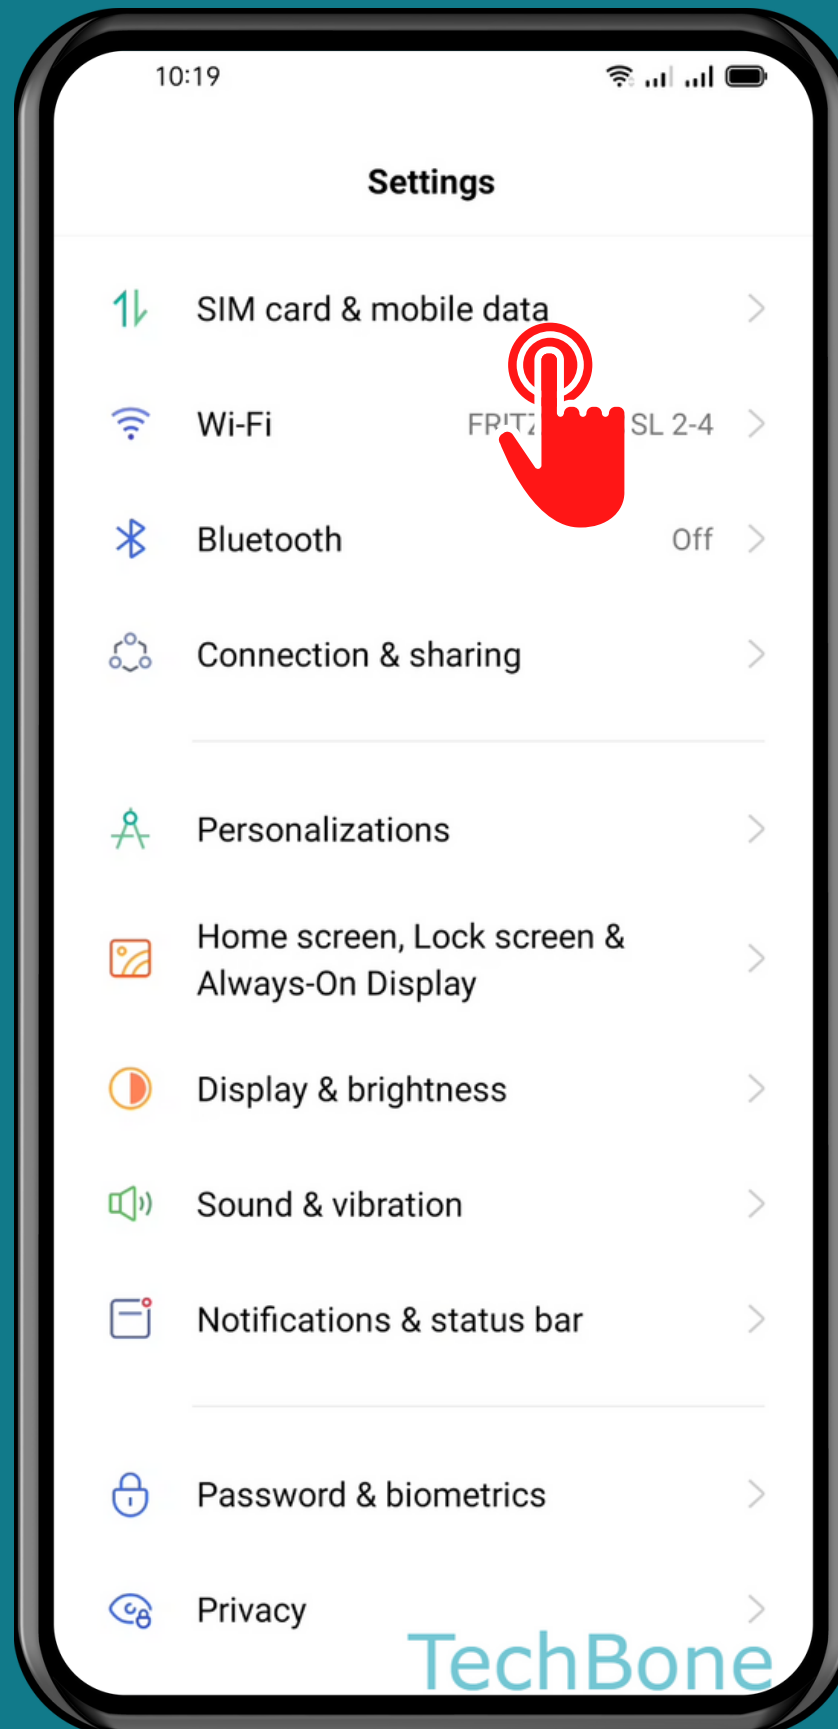

OPPO

Android 11 - ColorOS 11

# HOW TO TURN ON AUTOMATIC NETWORK SELECTION

Tap on  
Settings

# Tap on SIM card & mobile data

# Choose a SIM card

Tap on  
Carrier