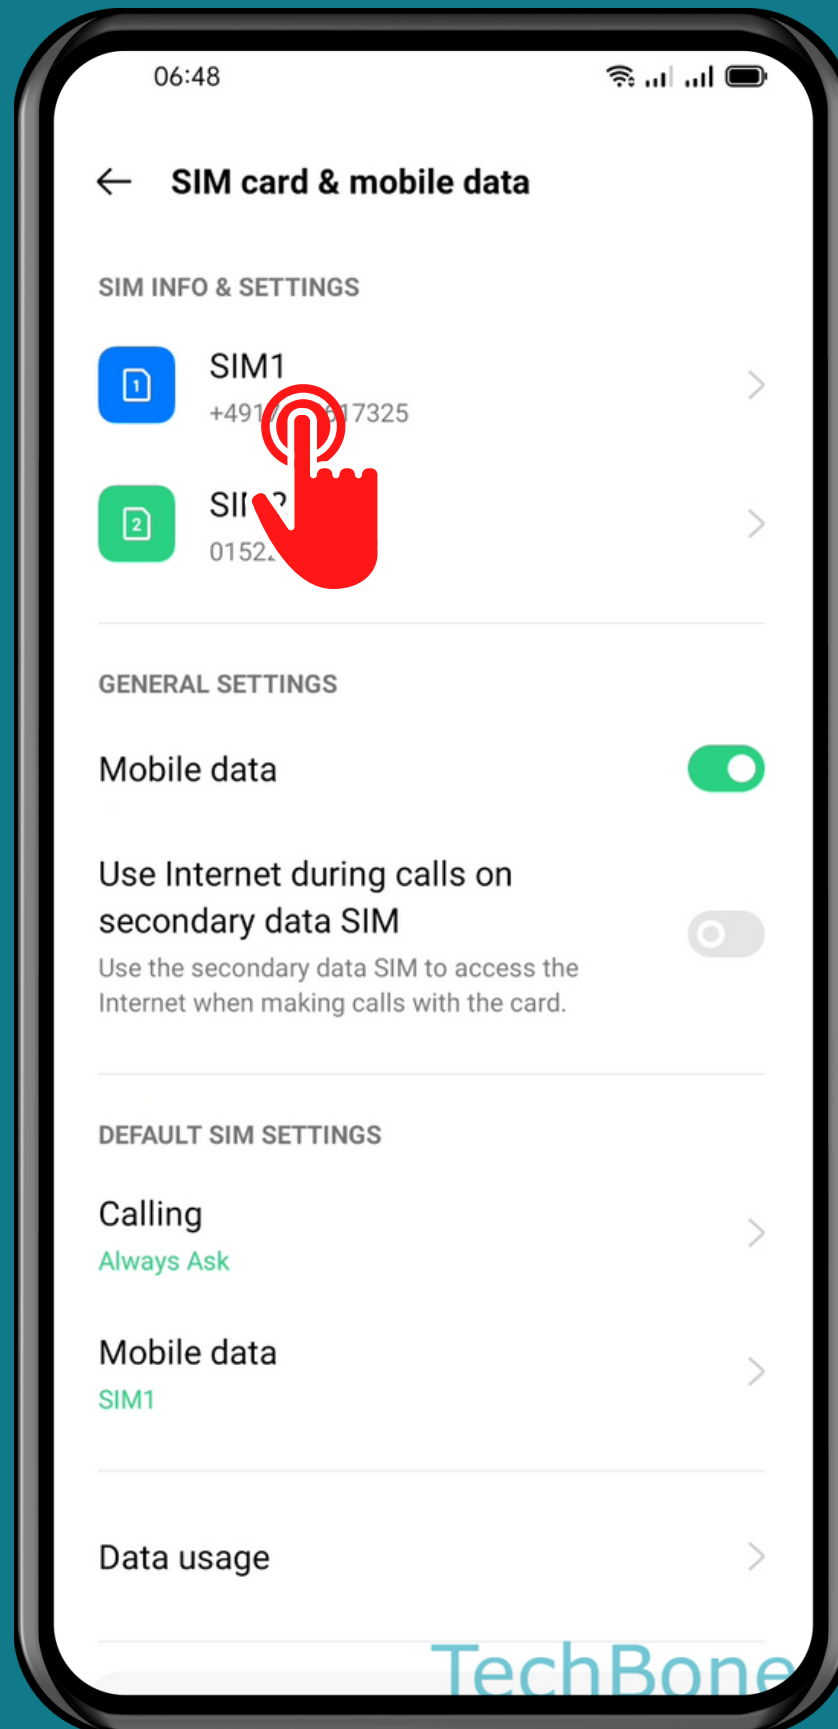

OPPO

Android 11 - ColorOS 11

# HOW TO TURN ON AUTOMATIC NETWORK SELECTION

Tap on  
Settings

# Tap on SIM card & mobile data

# Choose a SIM card

Tap on  
Carrier