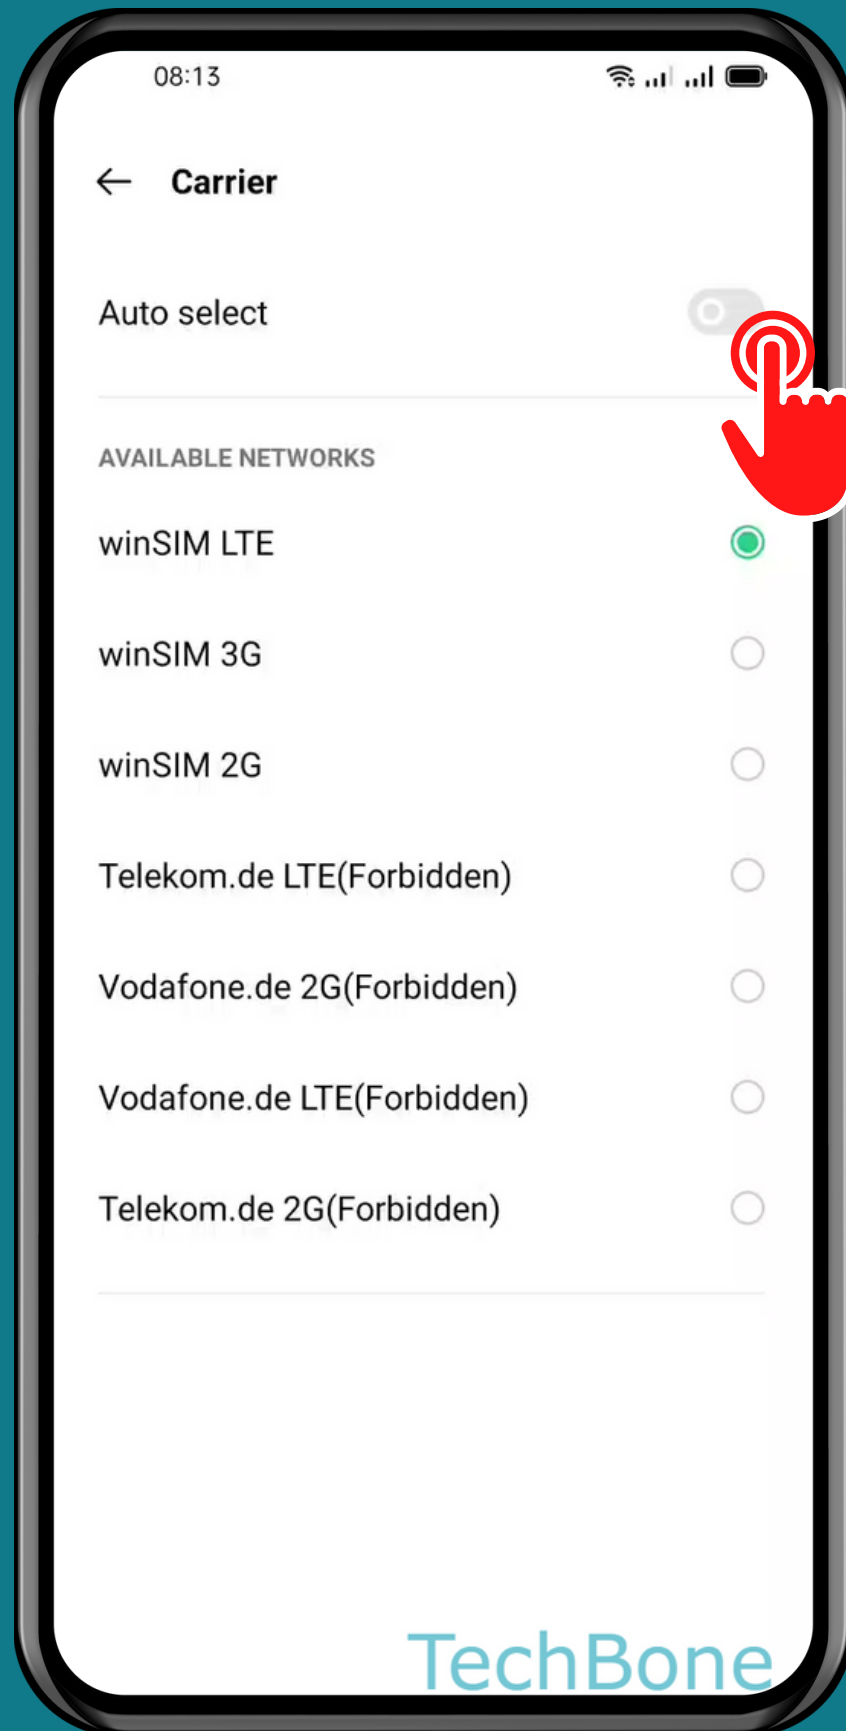

OPPO

Android 11 - ColorOS 11

# HOW TO TURN ON AUTOMATIC NETWORK SELECTION

Tap on  
Settings

# Tap on SIM card & mobile data

# Choose a SIM card

Tap on  
Carrier