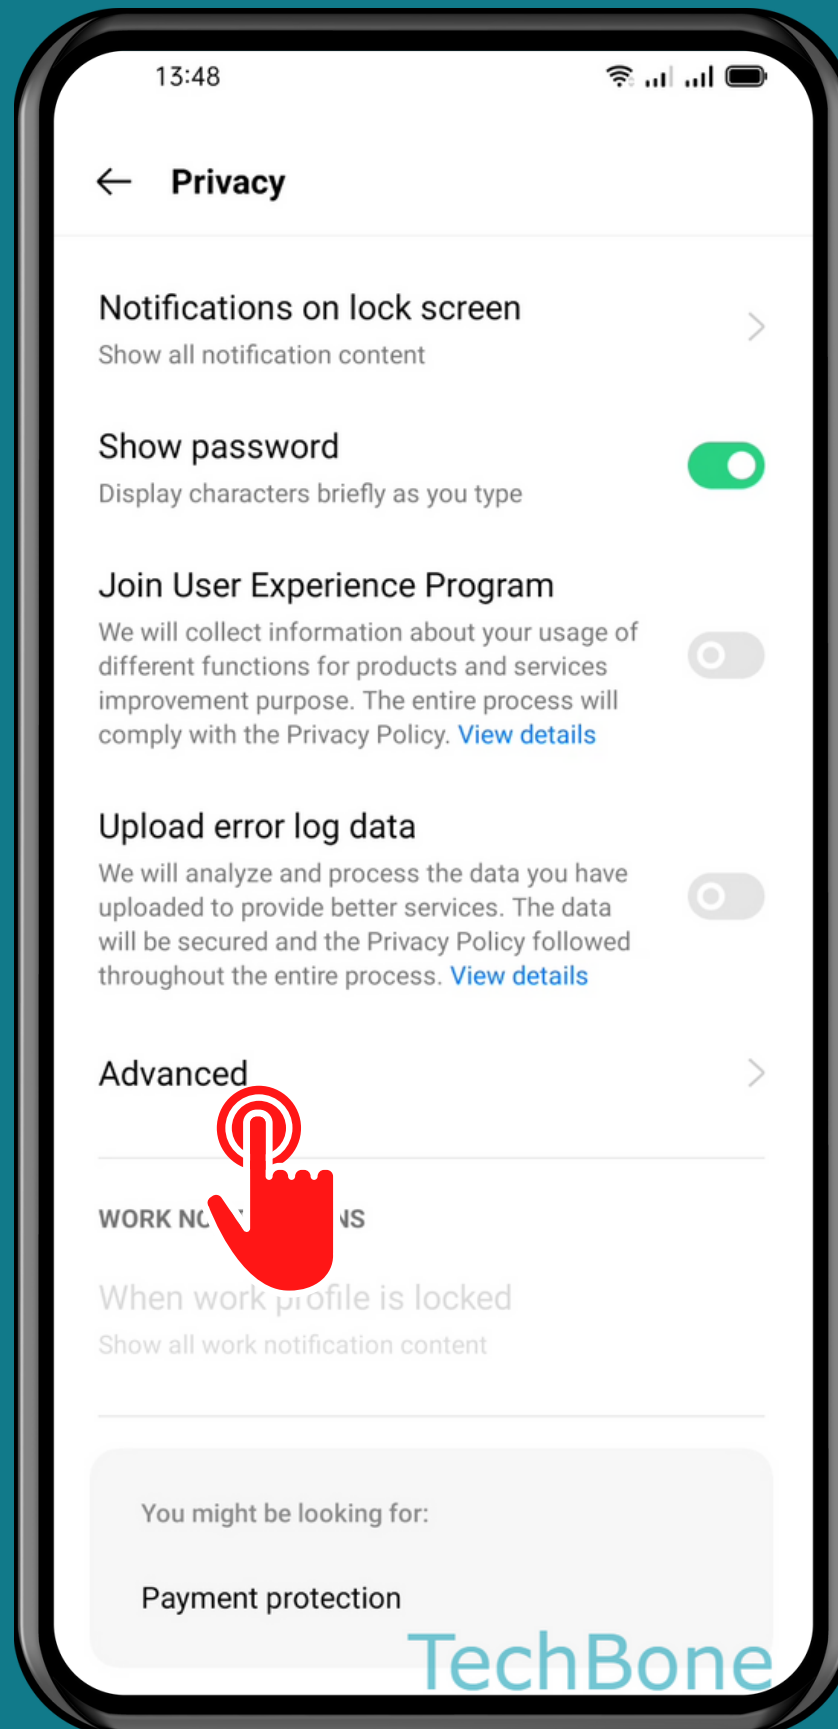

OPPO

Android 11 - ColorOS 11

HOW TO TURN ON/OFF "SEND DIAGNOSTIC DATA"

Tap on
Settings

Tap on Privacy

Tap on
Advanced

Tap on Usage & diagnostics

Turn On/Off Usage & diagnostics