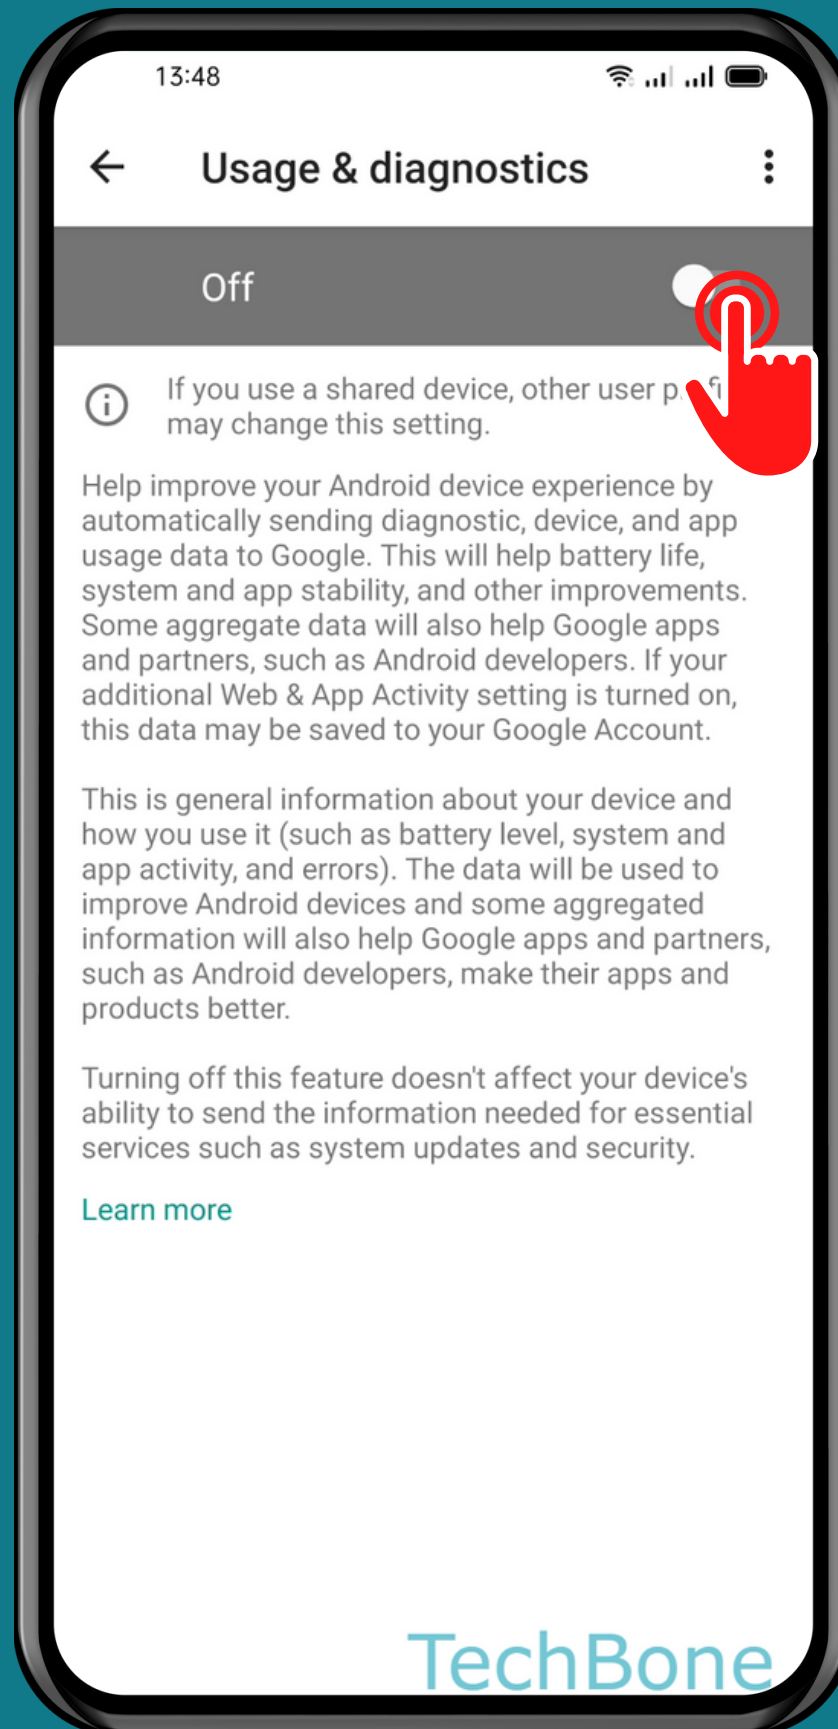

OPPO

Android 11 - ColorOS 11

HOW TO TURN ON/OFF "SEND DIAGNOSTIC DATA"

Tap on
Settings

Tap on Privacy

Tap on
Advanced

Tap on Usage & diagnostics

Turn On/Off Usage & diagnostics