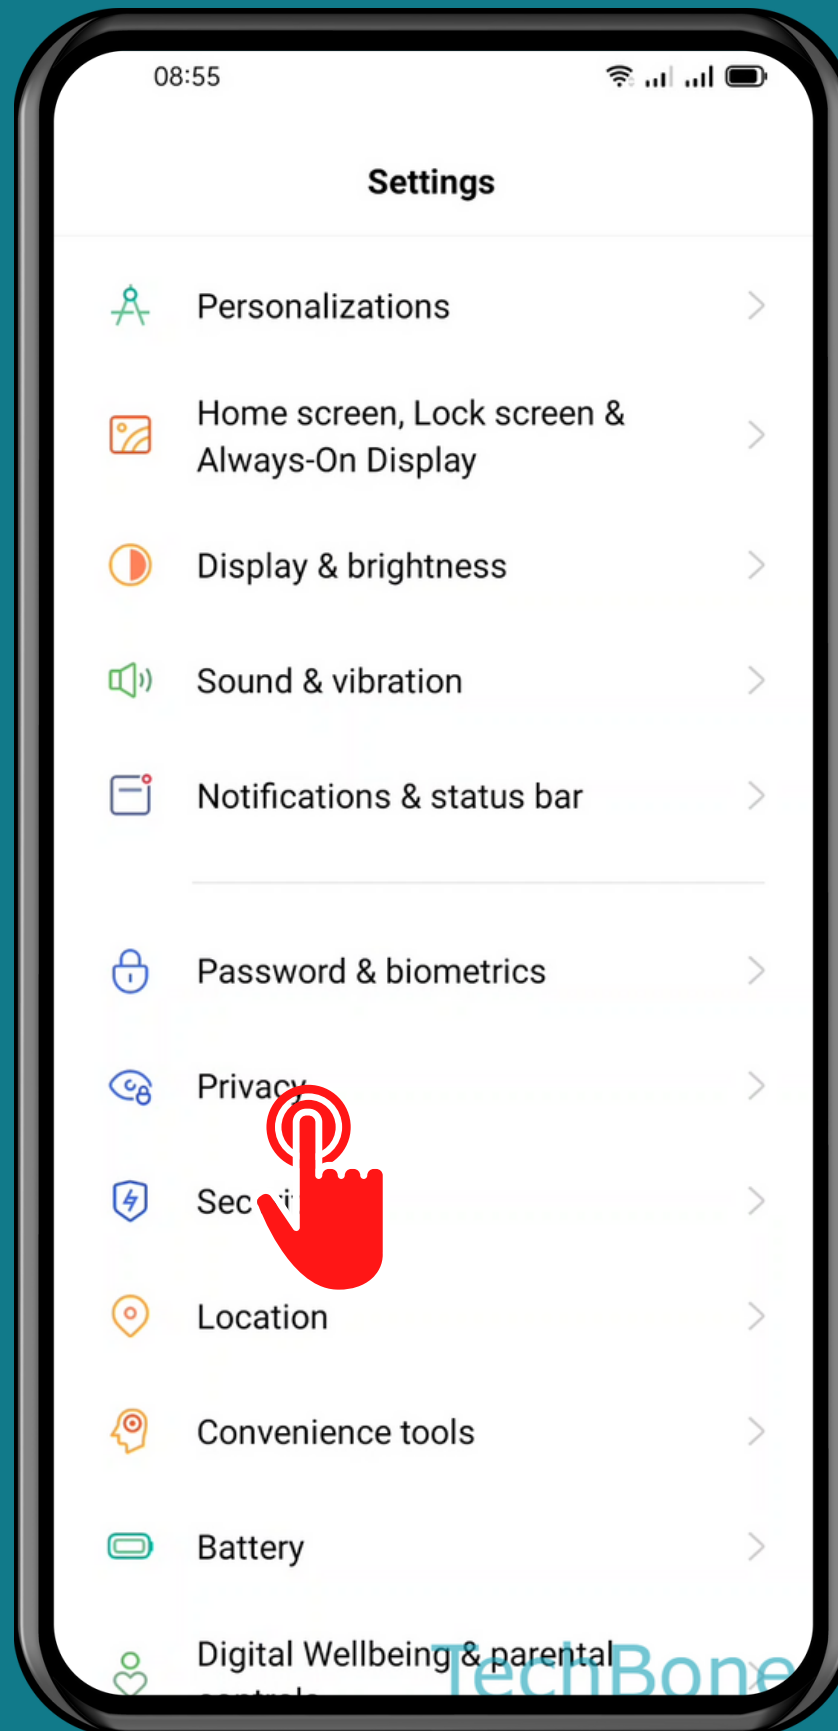

OPPO

Android 11 - ColorOS 11

HOW TO TURN ON/OFF "SEND DIAGNOSTIC DATA"

Tap on
Settings

Tap on Privacy

Tap on
Advanced

Tap on Usage & diagnostics

Turn On/Off Usage & diagnostics