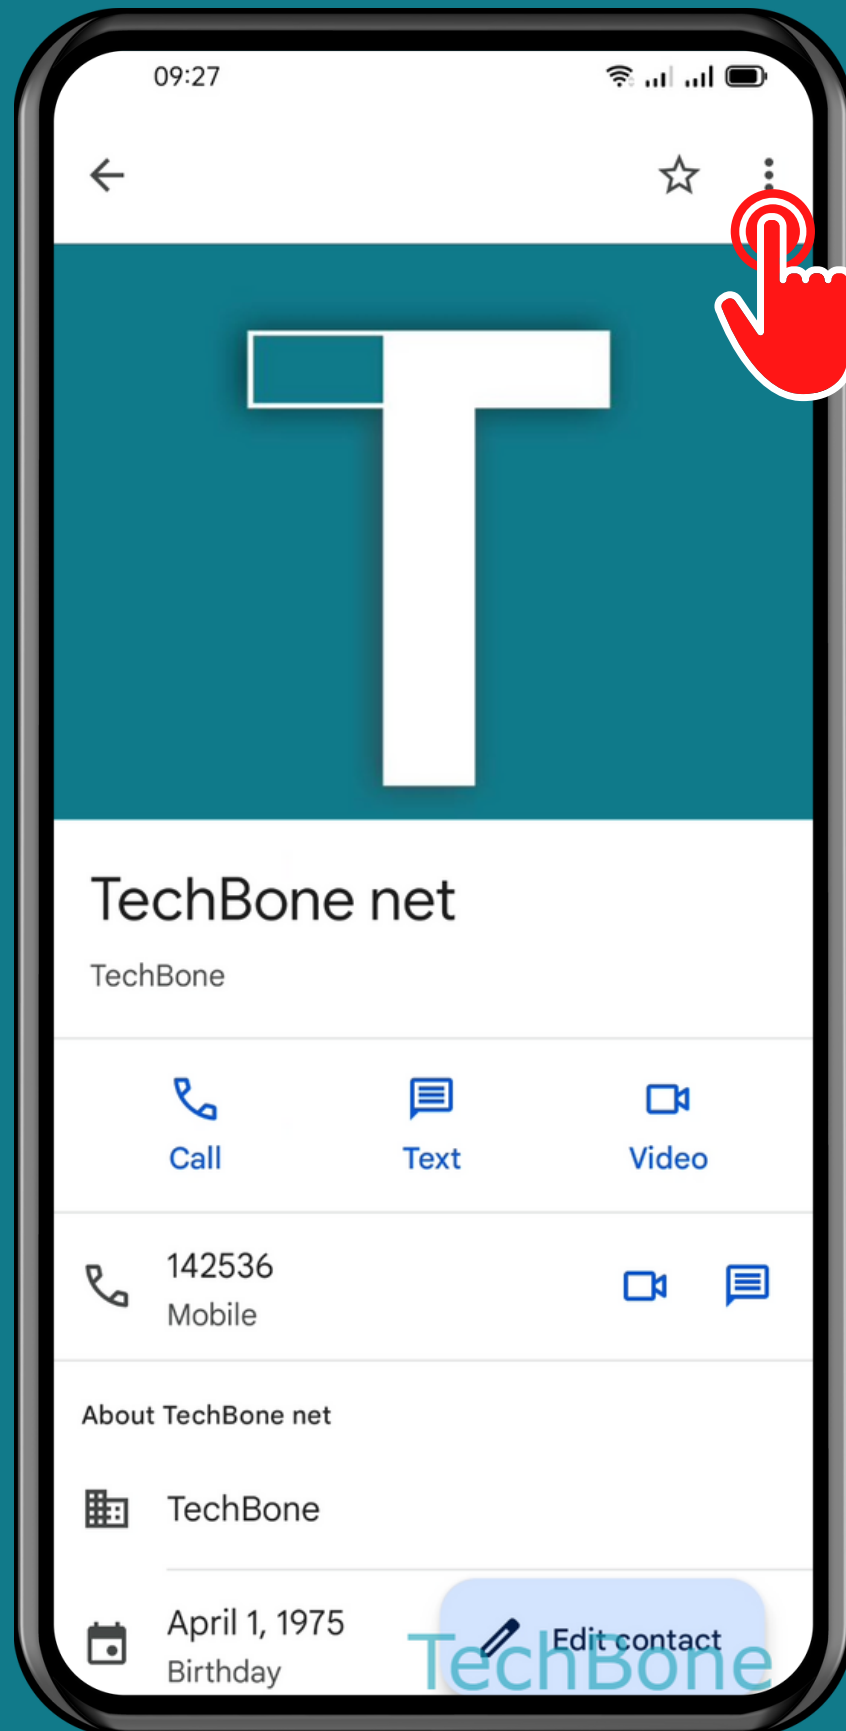

OPPO

Contacts - Android 11 - ColorOS 11

HOW TO SET CALLING SIM TO A CONTACT

Tap on Contacts

Choose a Contact

Open the Menu

Tap on Set calling SIM

Choose a **SIM card**
and tap **OK**