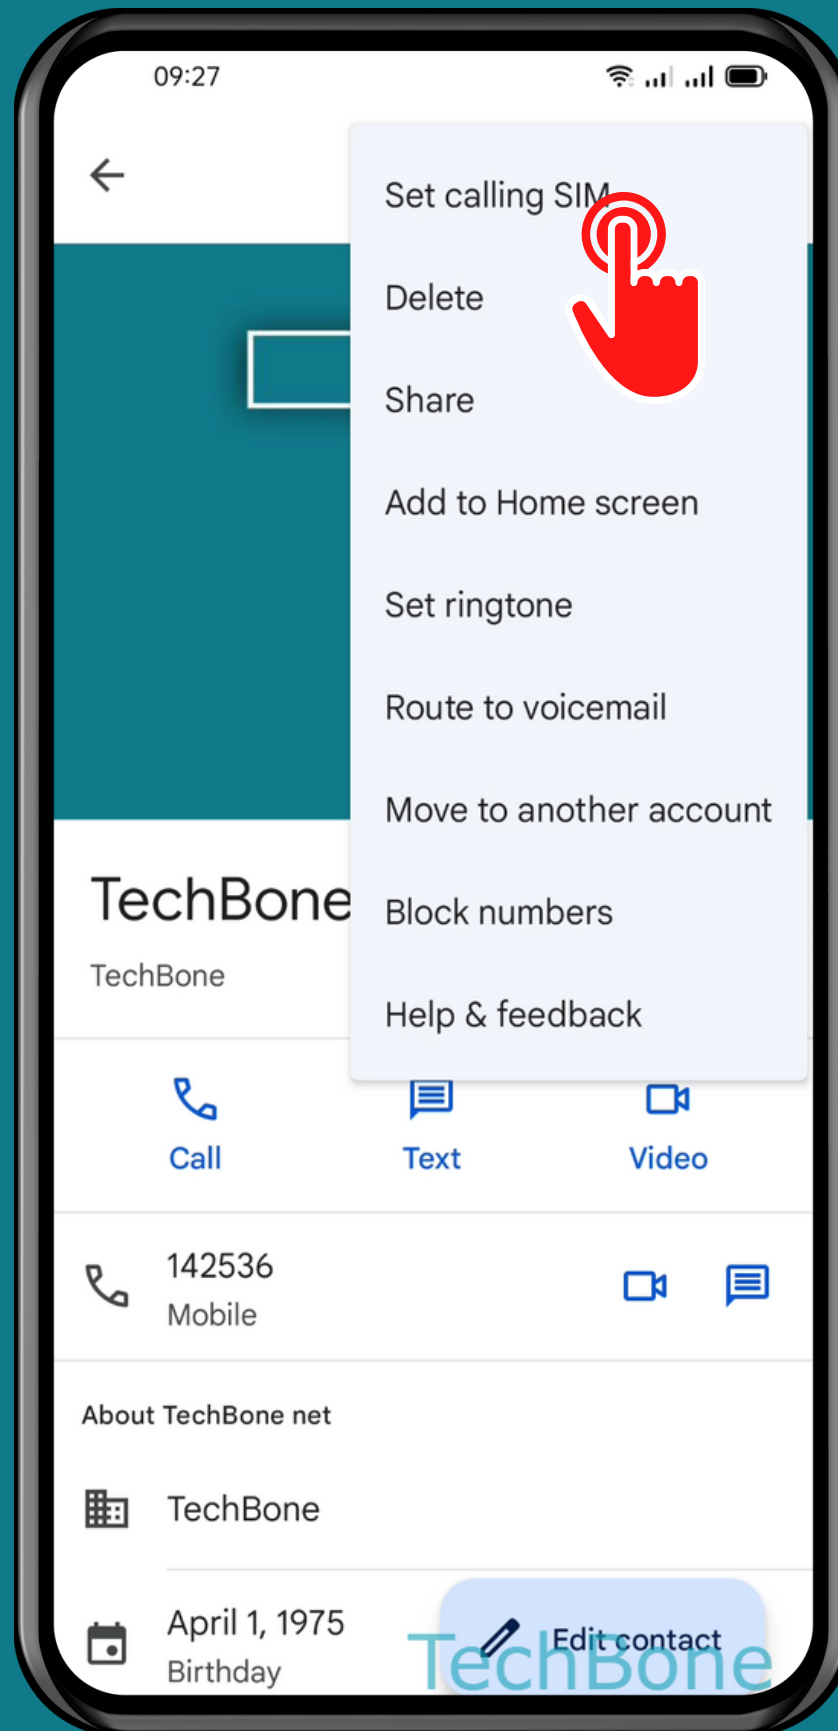

OPPO

Contacts - Android 11 - ColorOS 11

HOW TO SET CALLING SIM TO A CONTACT

Tap on Contacts

Choose a Contact

Open the Menu

Tap on Set calling SIM

Choose a **SIM card**
and tap **OK**