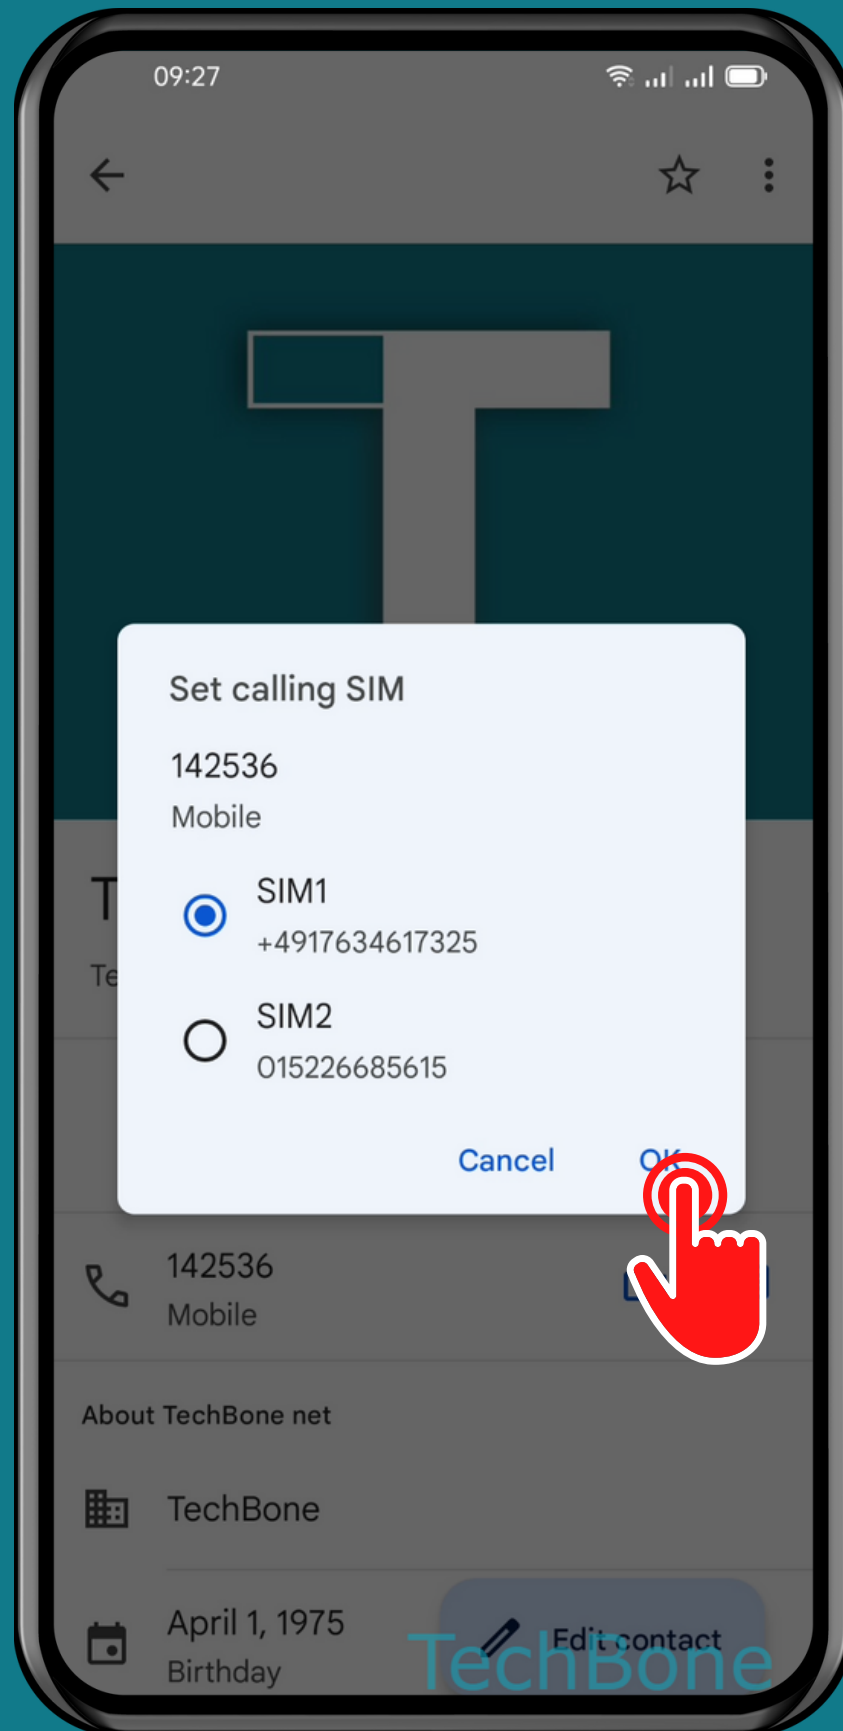

OPPO

Contacts - Android 11 - ColorOS 11

HOW TO SET CALLING SIM TO A CONTACT

Tap on Contacts

Choose a Contact

Open the Menu

Tap on Set calling SIM

Choose a **SIM card**
and tap **OK**