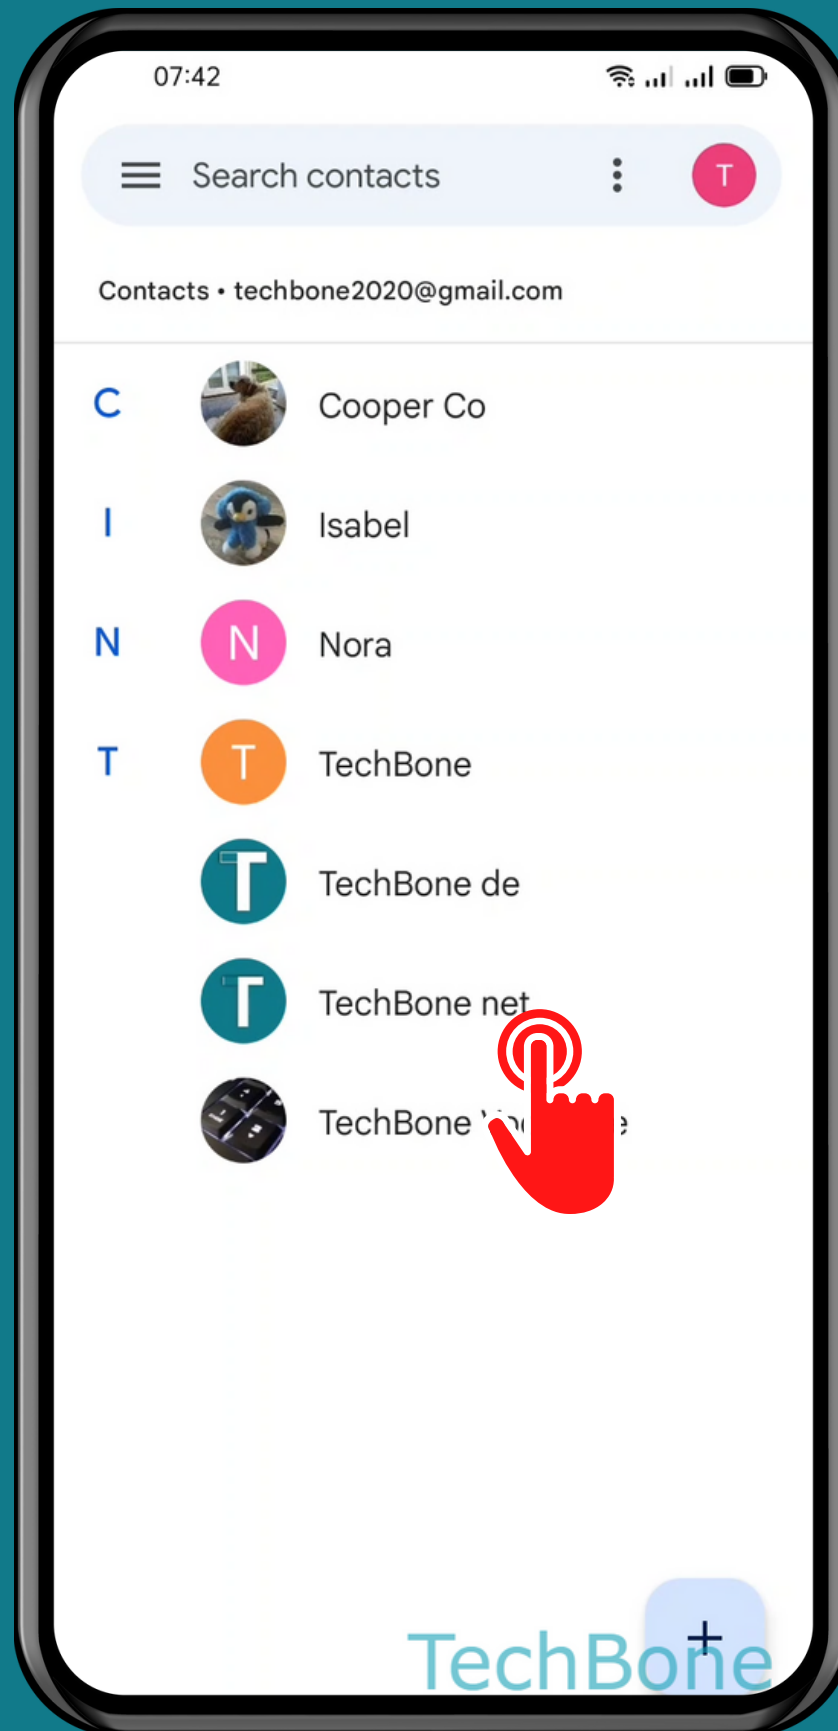

OPPO

Contacts - Android 11 - ColorOS 11

HOW TO SET CALLING SIM TO A CONTACT

Tap on Contacts

Choose a Contact

Open the Menu

Tap on Set calling SIM

Choose a **SIM card**
and tap **OK**