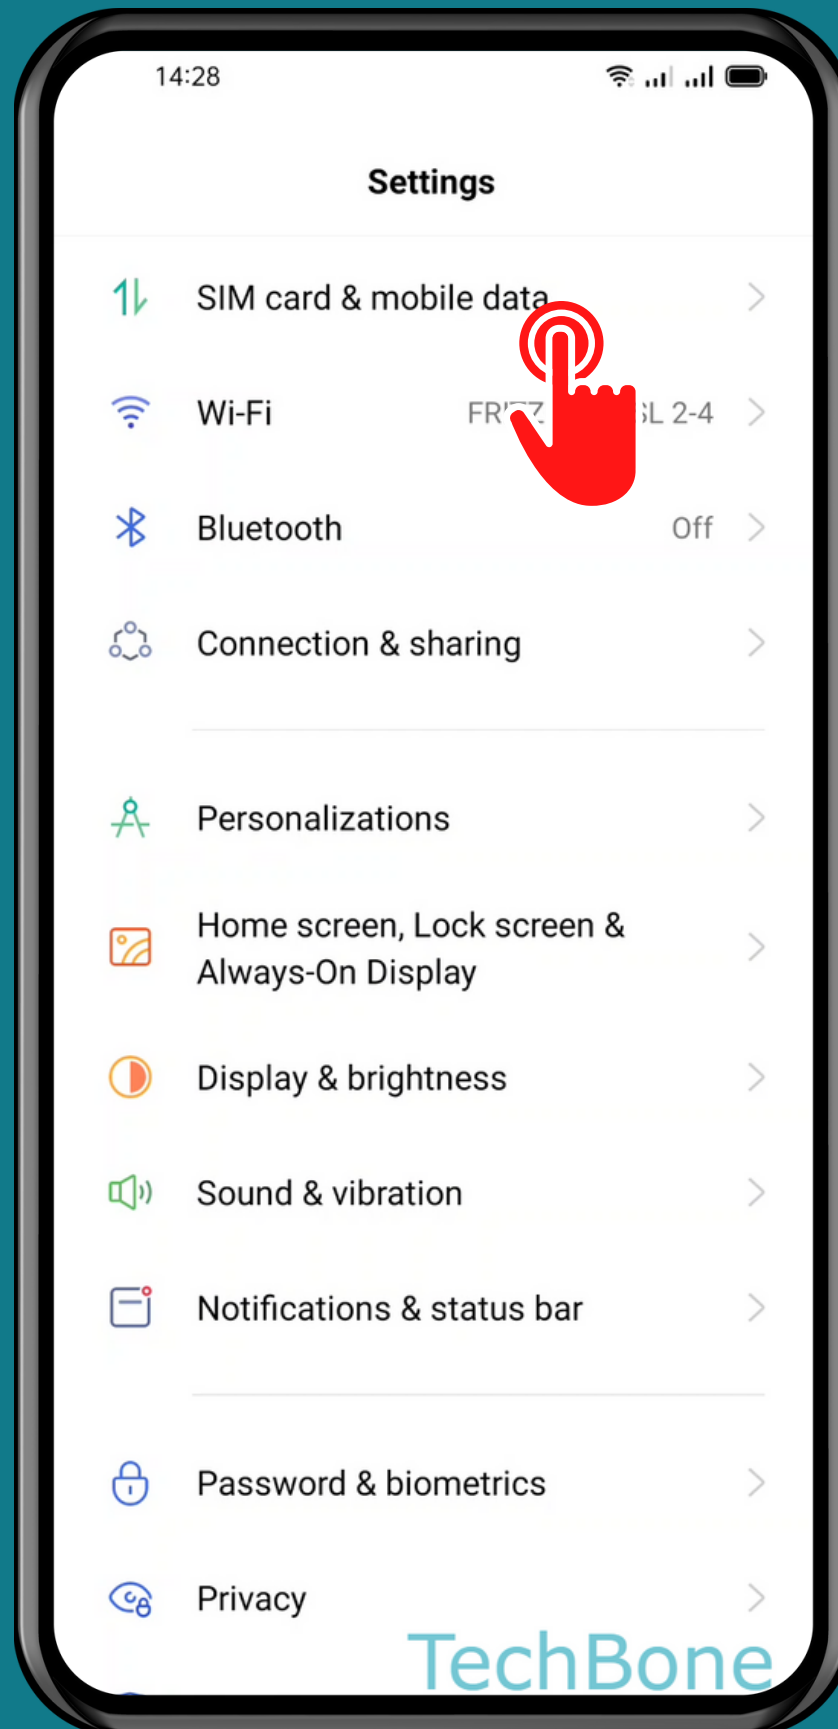

OPPO

Android 11 - ColorOS 11

HOW TO SET MONTHLY DATA USAGE LIMIT

Tap on
Settings

Tap on SIM card & mobile data

Tap on
Data usage

Tap on
Mobile data limit

Turn On/Off

Set monthly data limit

Tap on
Data limit

Set a
Monthly data limit
and tap on *Save*

Done!