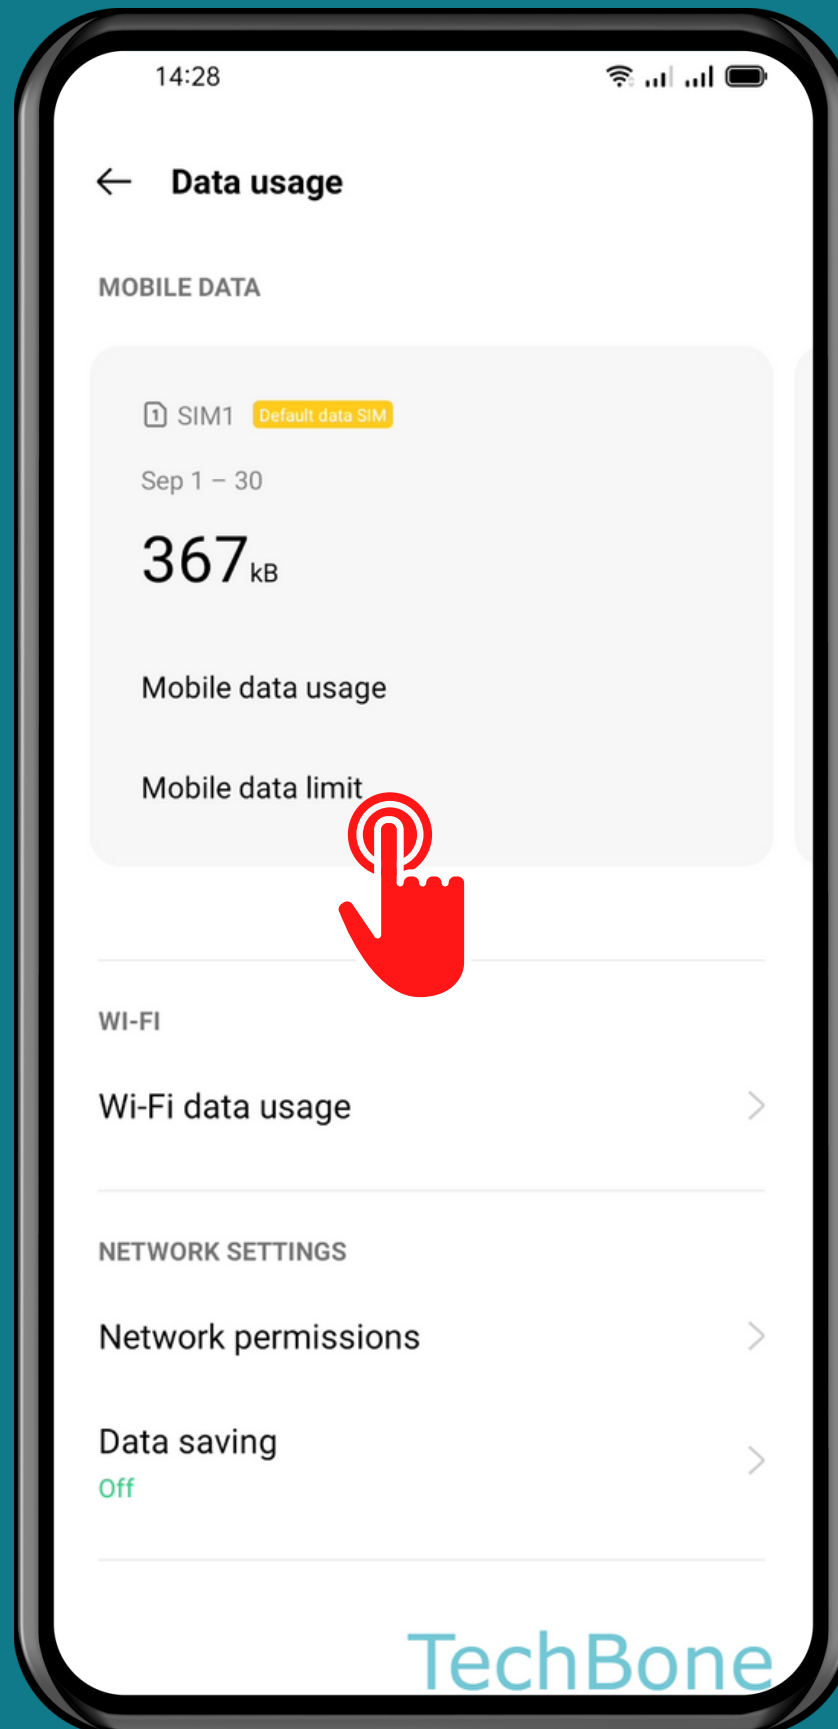

OPPO

Android 11 - ColorOS 11

HOW TO SET MONTHLY DATA USAGE LIMIT

Tap on
Settings

Tap on SIM card & mobile data

Tap on
Data usage

Tap on
Mobile data limit

Turn On/Off

Set monthly data limit

Tap on
Data limit

Set a
Monthly data limit
and tap on *Save*

Done!