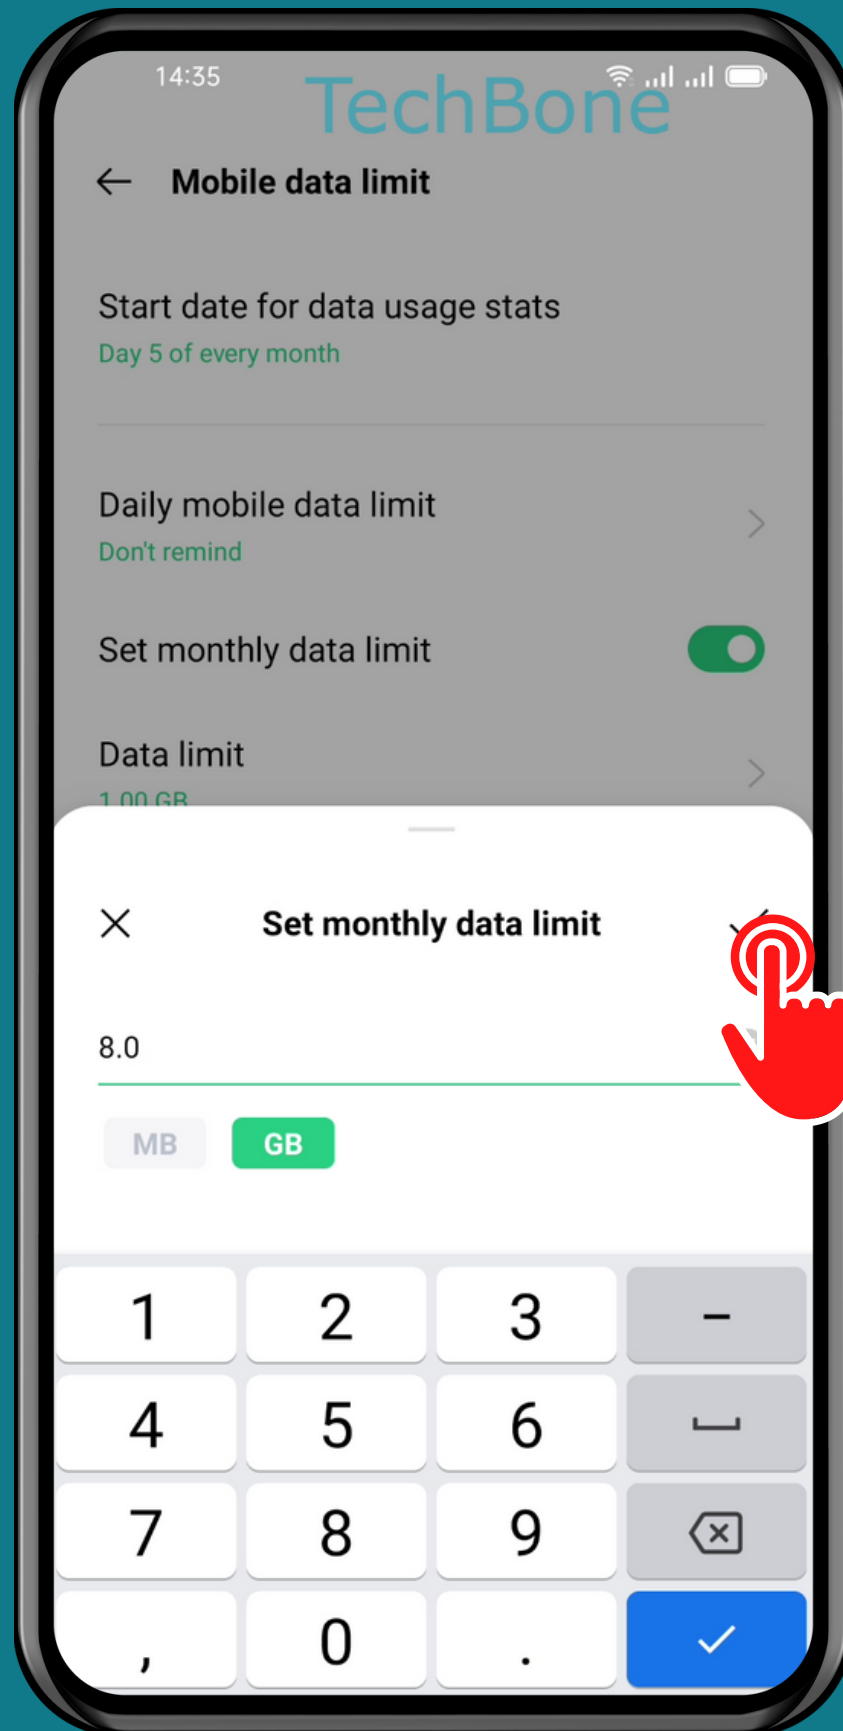

OPPO

Android 11 - ColorOS 11

HOW TO SET MONTHLY DATA USAGE LIMIT

Tap on
Settings

Tap on SIM card & mobile data

Tap on
Data usage

Tap on
Mobile data limit

Turn On/Off

Set monthly data limit

Tap on
Data limit

Set a
Monthly data limit
and tap on *Save*

Done!