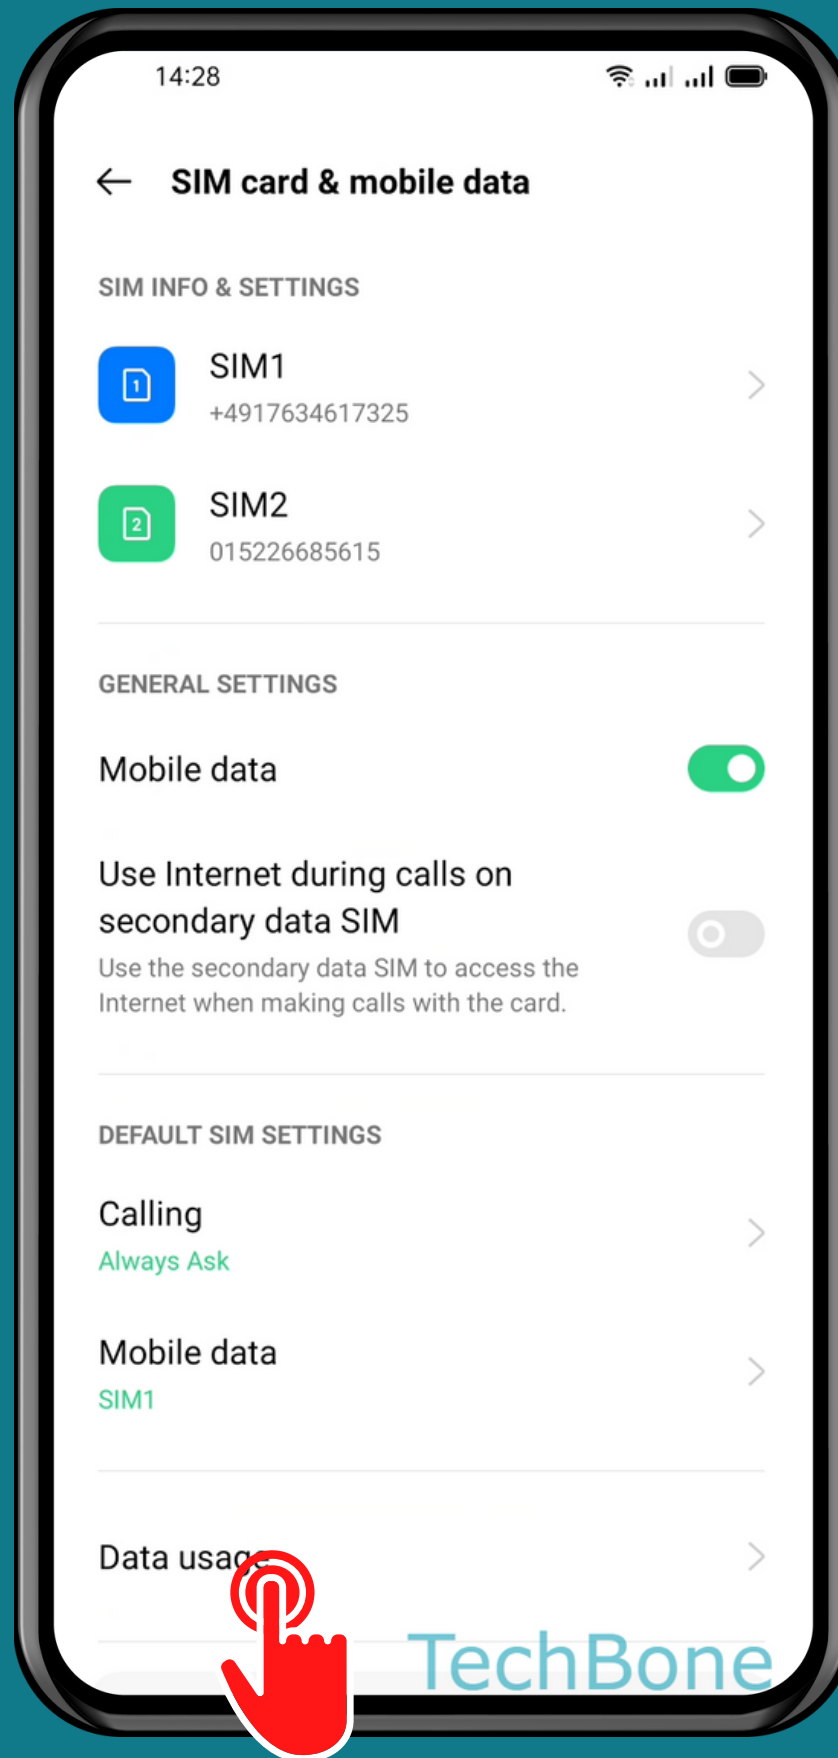

OPPO

Android 11 - ColorOS 11

HOW TO SET MONTHLY DATA USAGE LIMIT

Tap on
Settings

Tap on SIM card & mobile data

Tap on
Data usage

Tap on
Mobile data limit

Turn On/Off

Set monthly data limit

Tap on
Data limit

Set a
Monthly data limit
and tap on *Save*

Done!