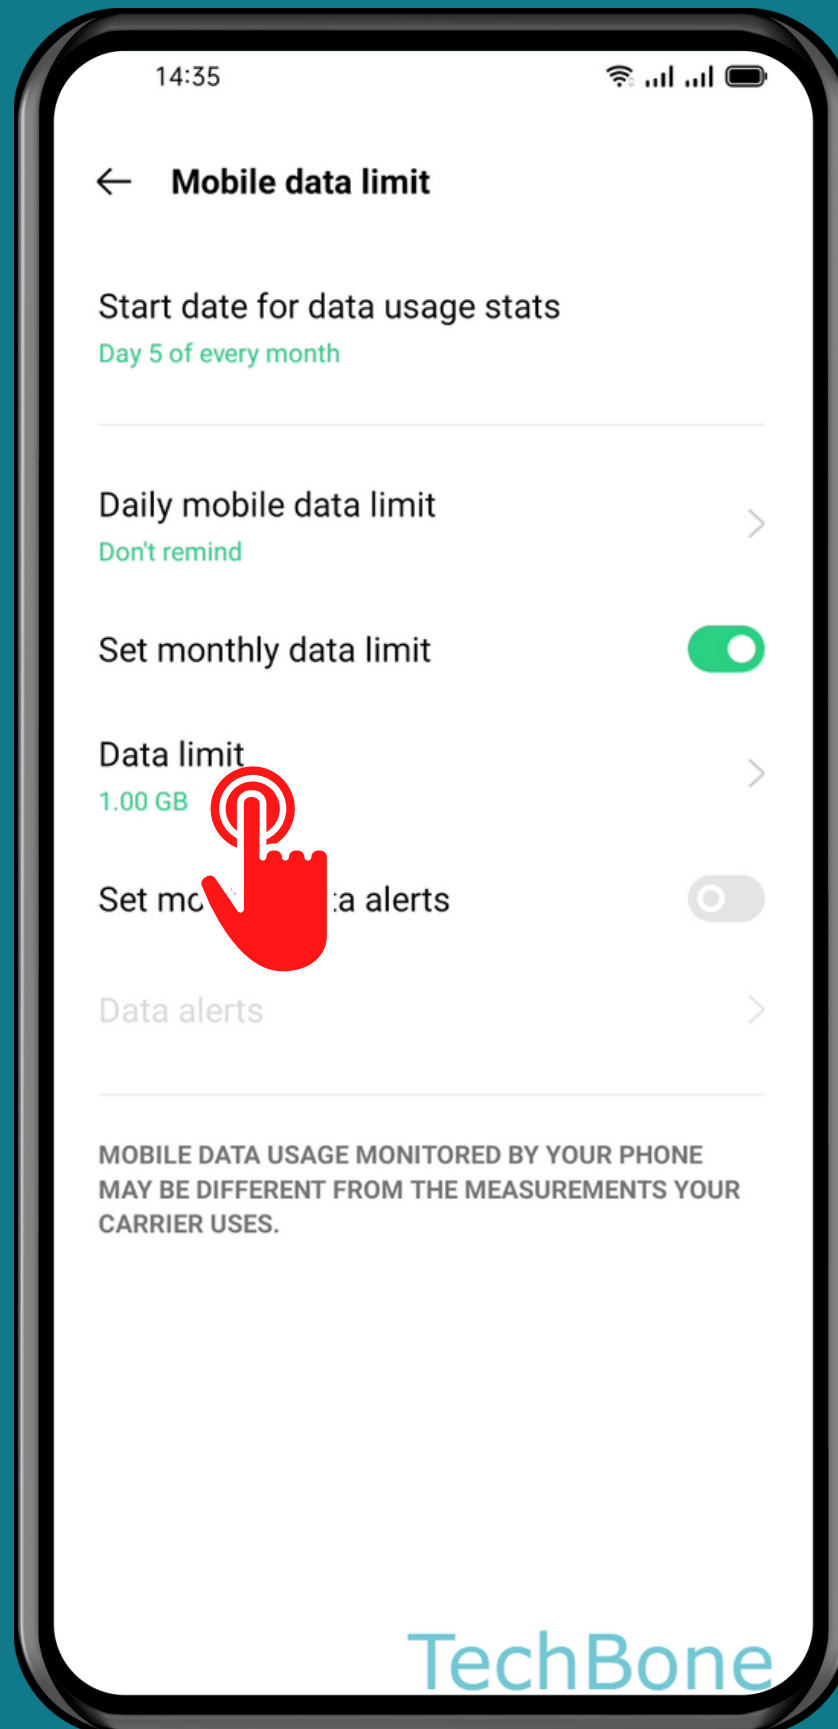

OPPO

Android 11 - ColorOS 11

HOW TO SET MONTHLY DATA USAGE LIMIT

Tap on
Settings

Tap on SIM card & mobile data

Tap on
Data usage

Tap on
Mobile data limit

Turn On/Off

Set monthly data limit

Tap on
Data limit

Set a
Monthly data limit
and tap on *Save*

Done!