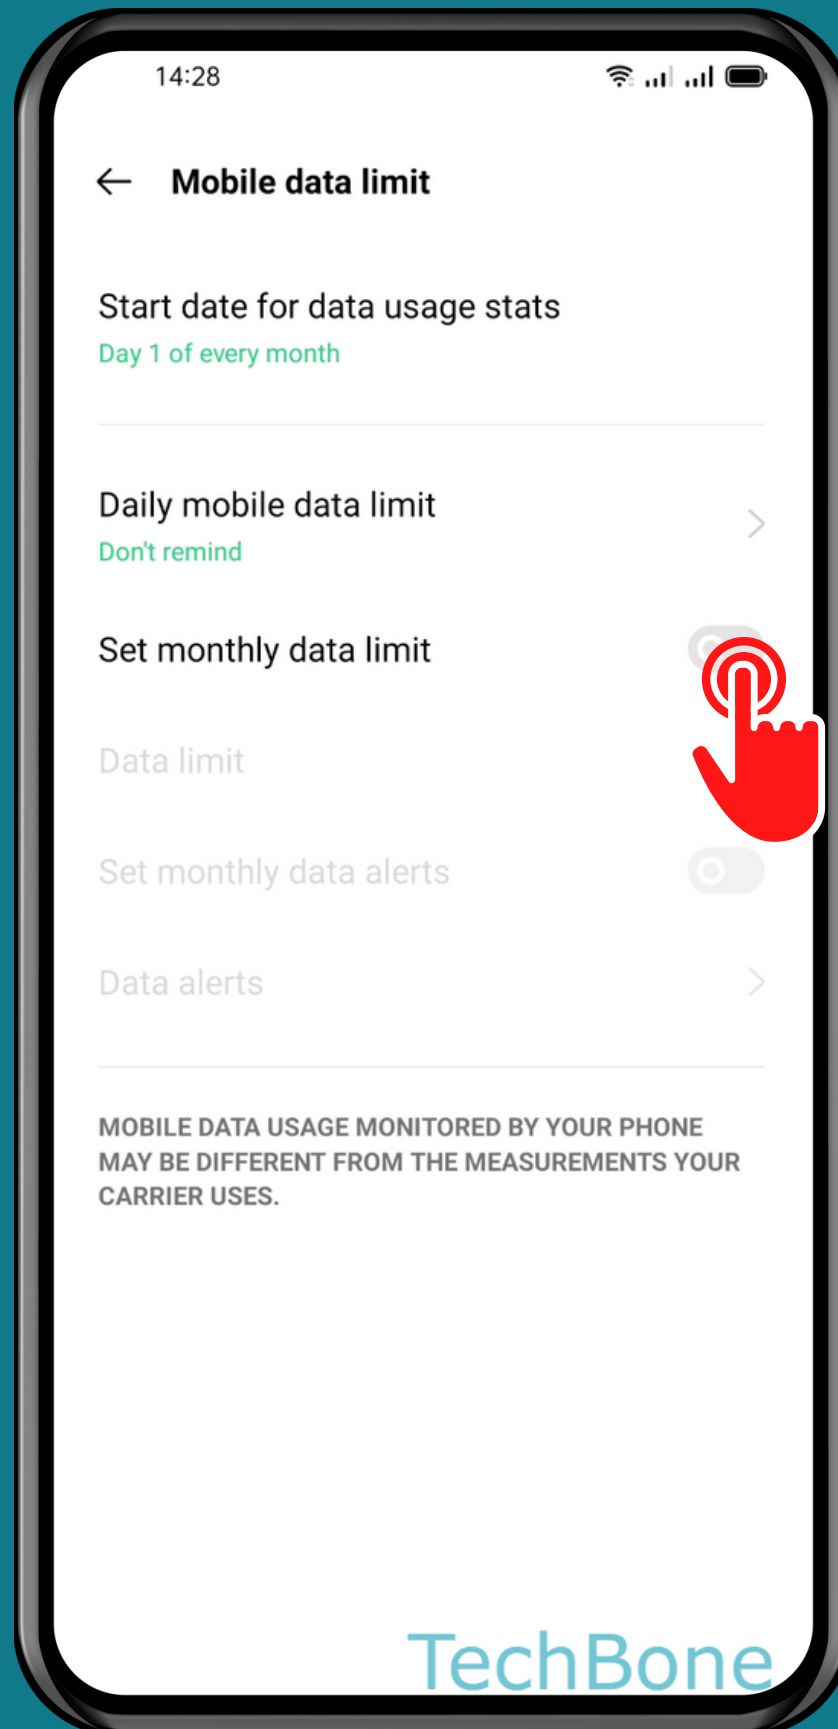

OPPO

Android 11 - ColorOS 11

HOW TO SET MONTHLY DATA USAGE LIMIT

Tap on
Settings

Tap on SIM card & mobile data

Tap on
Data usage

Tap on
Mobile data limit

Turn On/Off

Set monthly data limit

Tap on
Data limit

Set a
Monthly data limit
and tap on *Save*

Done!