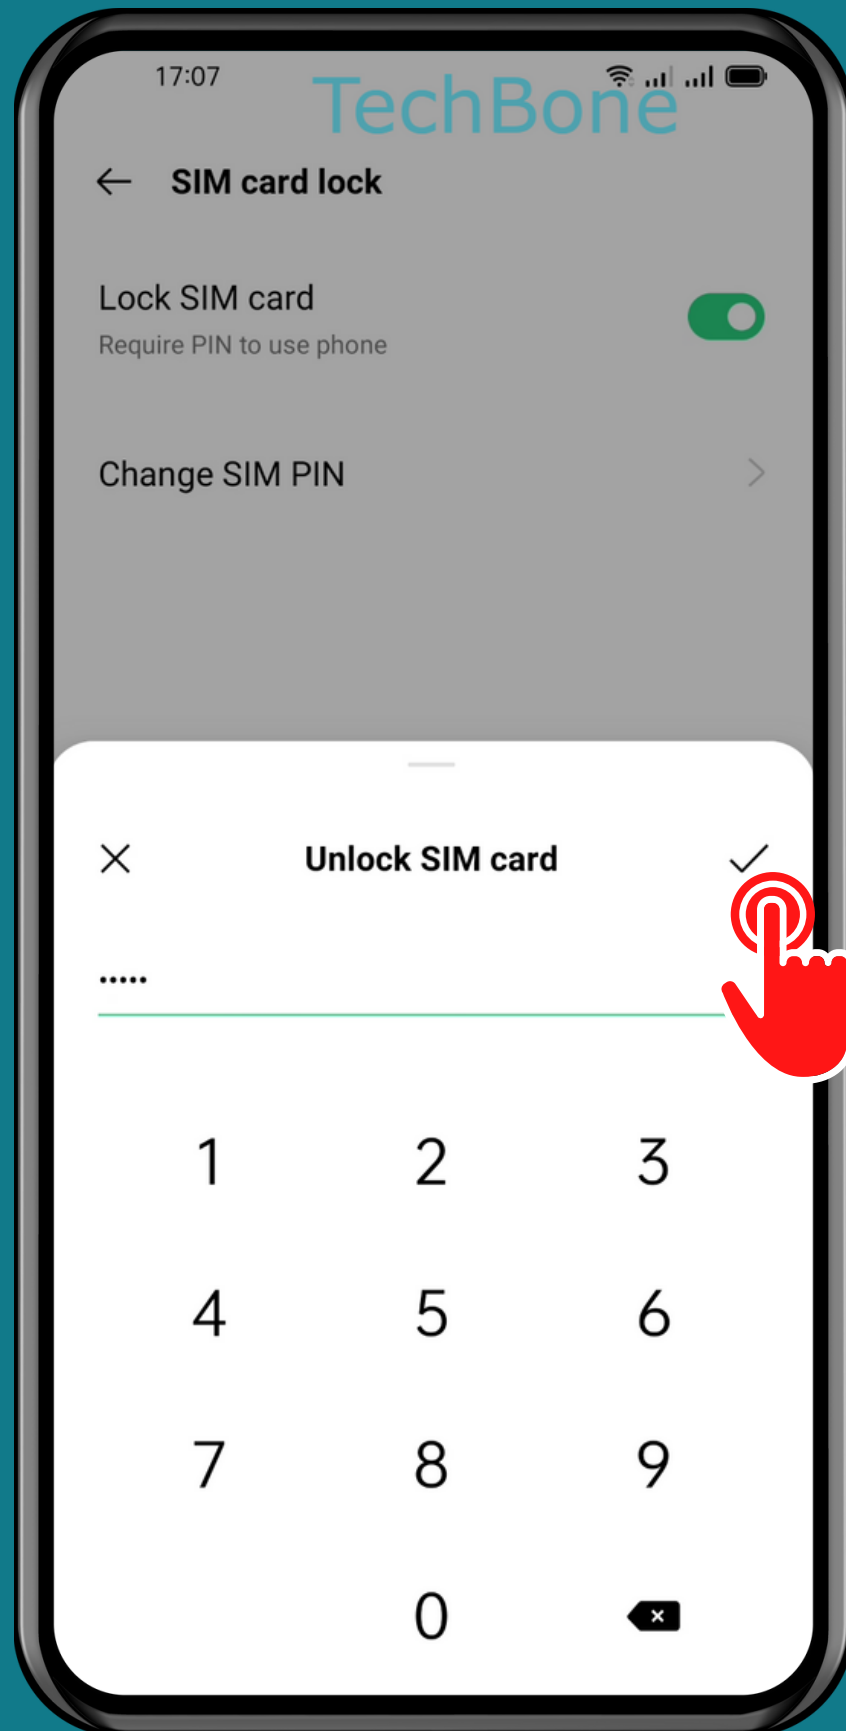

OPPO

Android 11 - ColorOS 11

HOW TO TURN ON/OFF SIM CARD LOCK

Tap on
Settings

Tap on Security

Tap on
SIM card lock

Choose a SIM card

Turn On/Off Lock SIM card

Enter the
PIN and tap **Save**

Done!