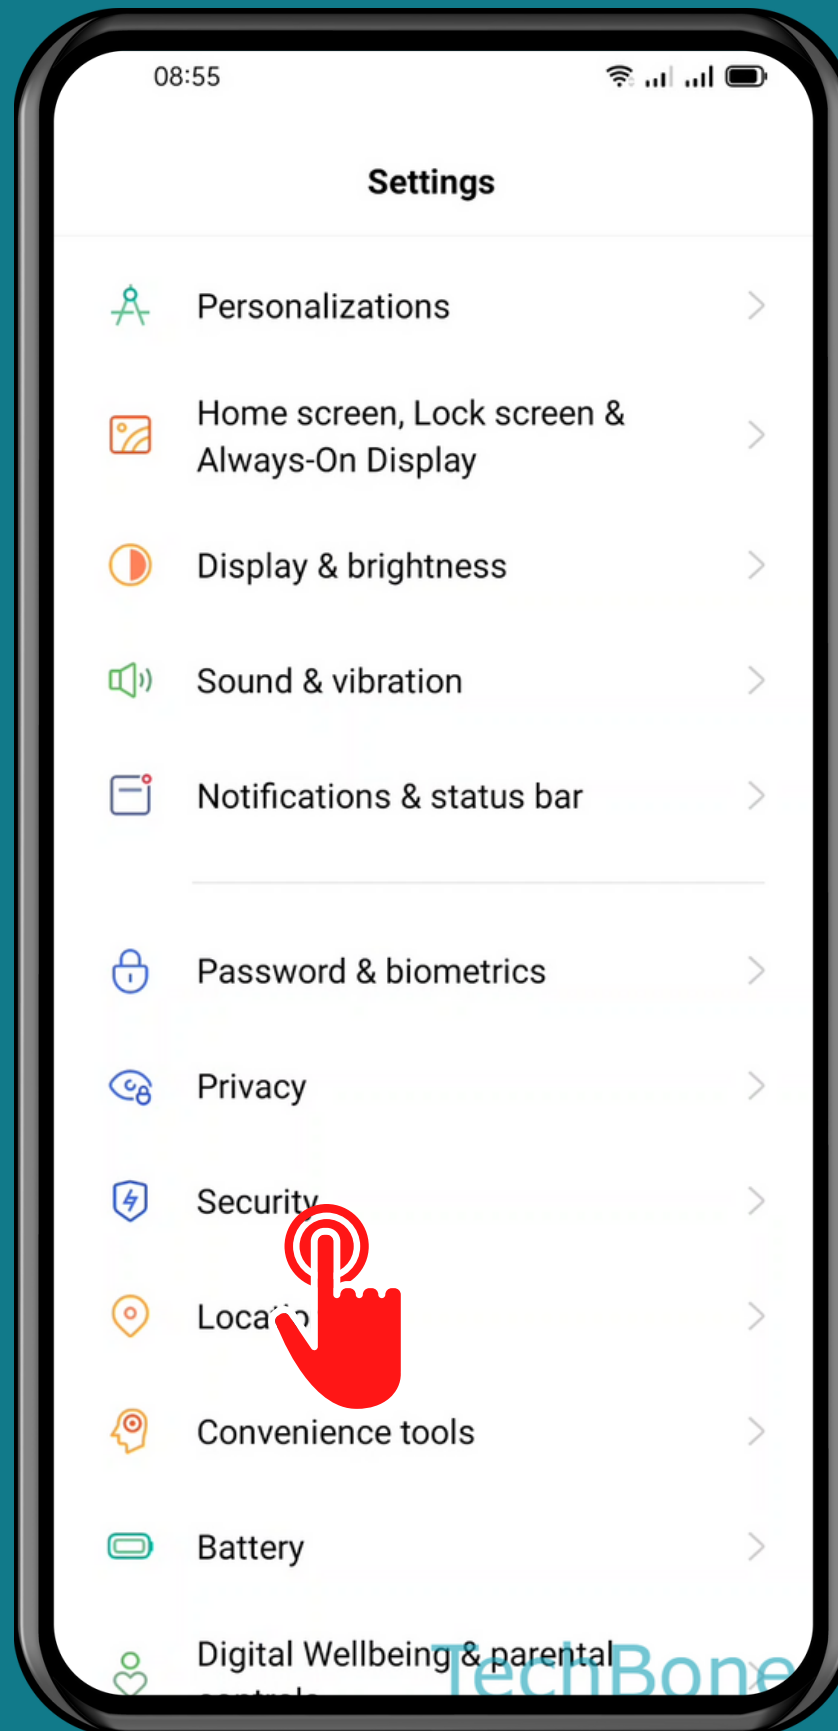

OPPO

Android 11 - ColorOS 11

HOW TO TURN ON/OFF SIM CARD LOCK

Tap on
Settings

Tap on Security

Tap on
SIM card lock

Choose a SIM card

Turn On/Off Lock SIM card

Enter the
PIN and tap **Save**

Done!