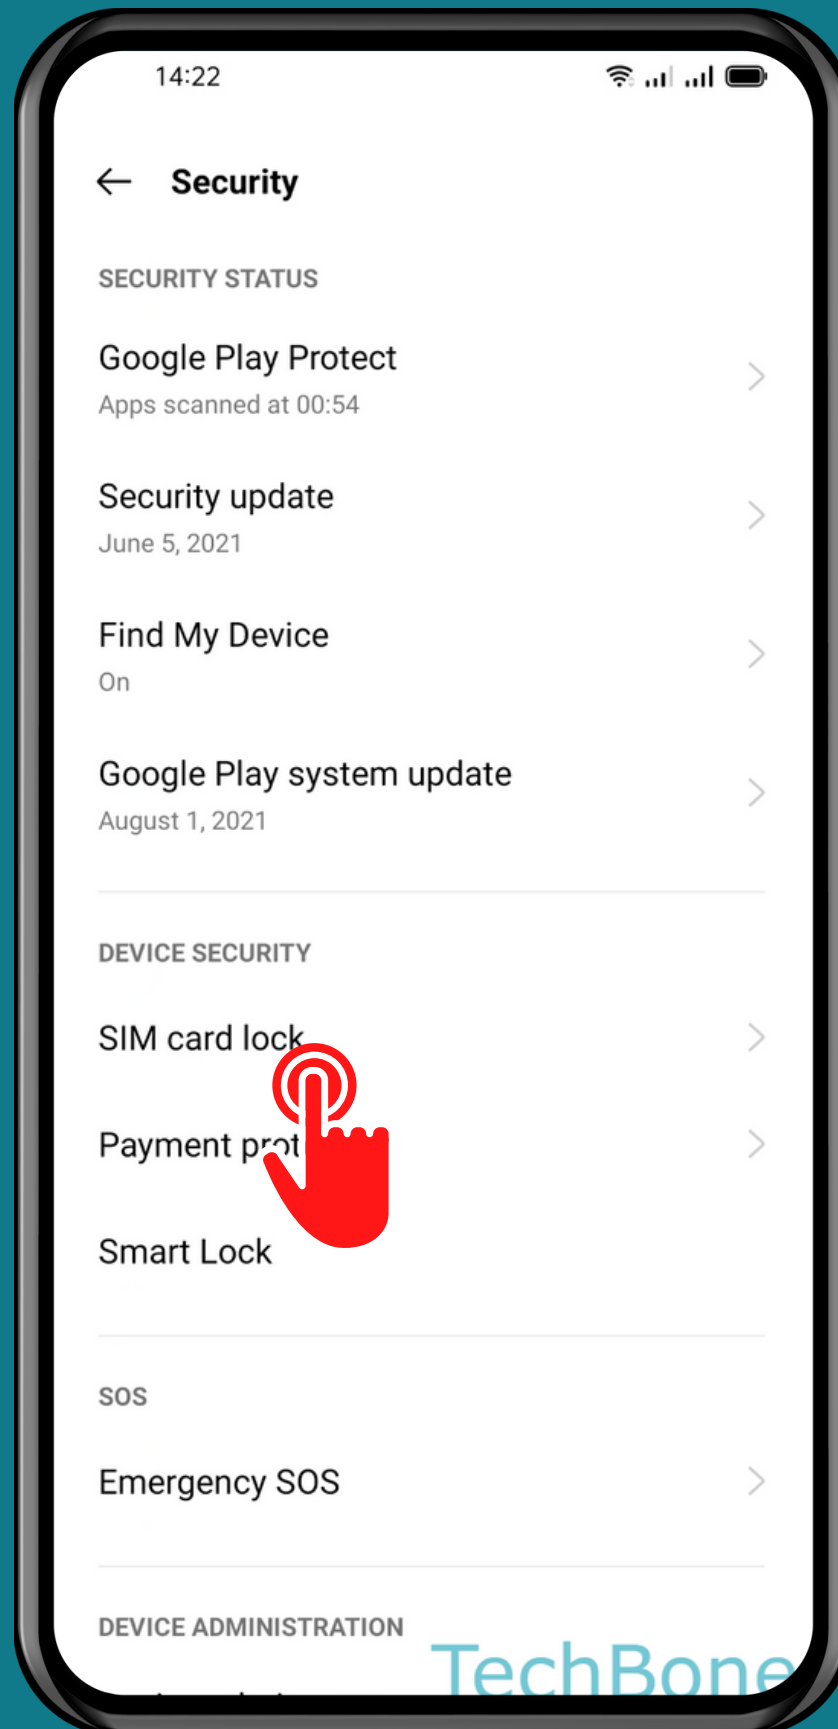

OPPO

Android 11 - ColorOS 11

HOW TO TURN ON/OFF SIM CARD LOCK

Tap on
Settings

Tap on Security

Tap on
SIM card lock

Choose a SIM card

Turn On/Off Lock SIM card

Enter the
PIN and tap **Save**

Done!