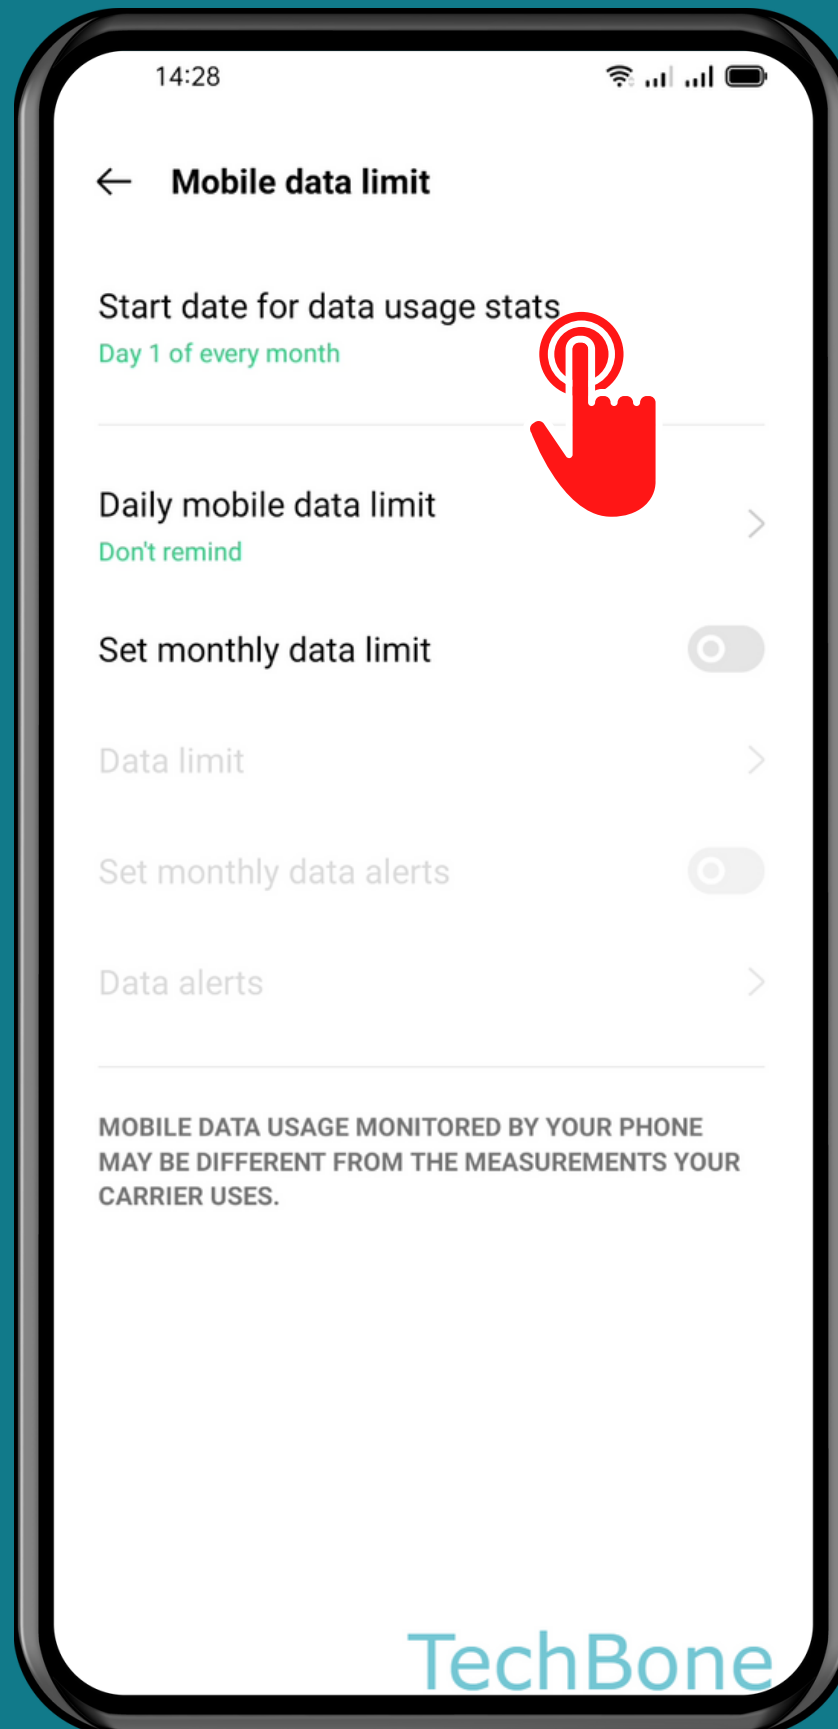

OPPO

Android 11 - ColorOS 11

HOW TO SET START DATE FOR DATA USAGE STATS

Tap on
Settings

Tap on SIM card & mobile data

Tap on Data usage

Tap on
Mobile data limit

Tap on
Start date for data
usage stats

Set the **Start date** and
tap on **Save**

Done!