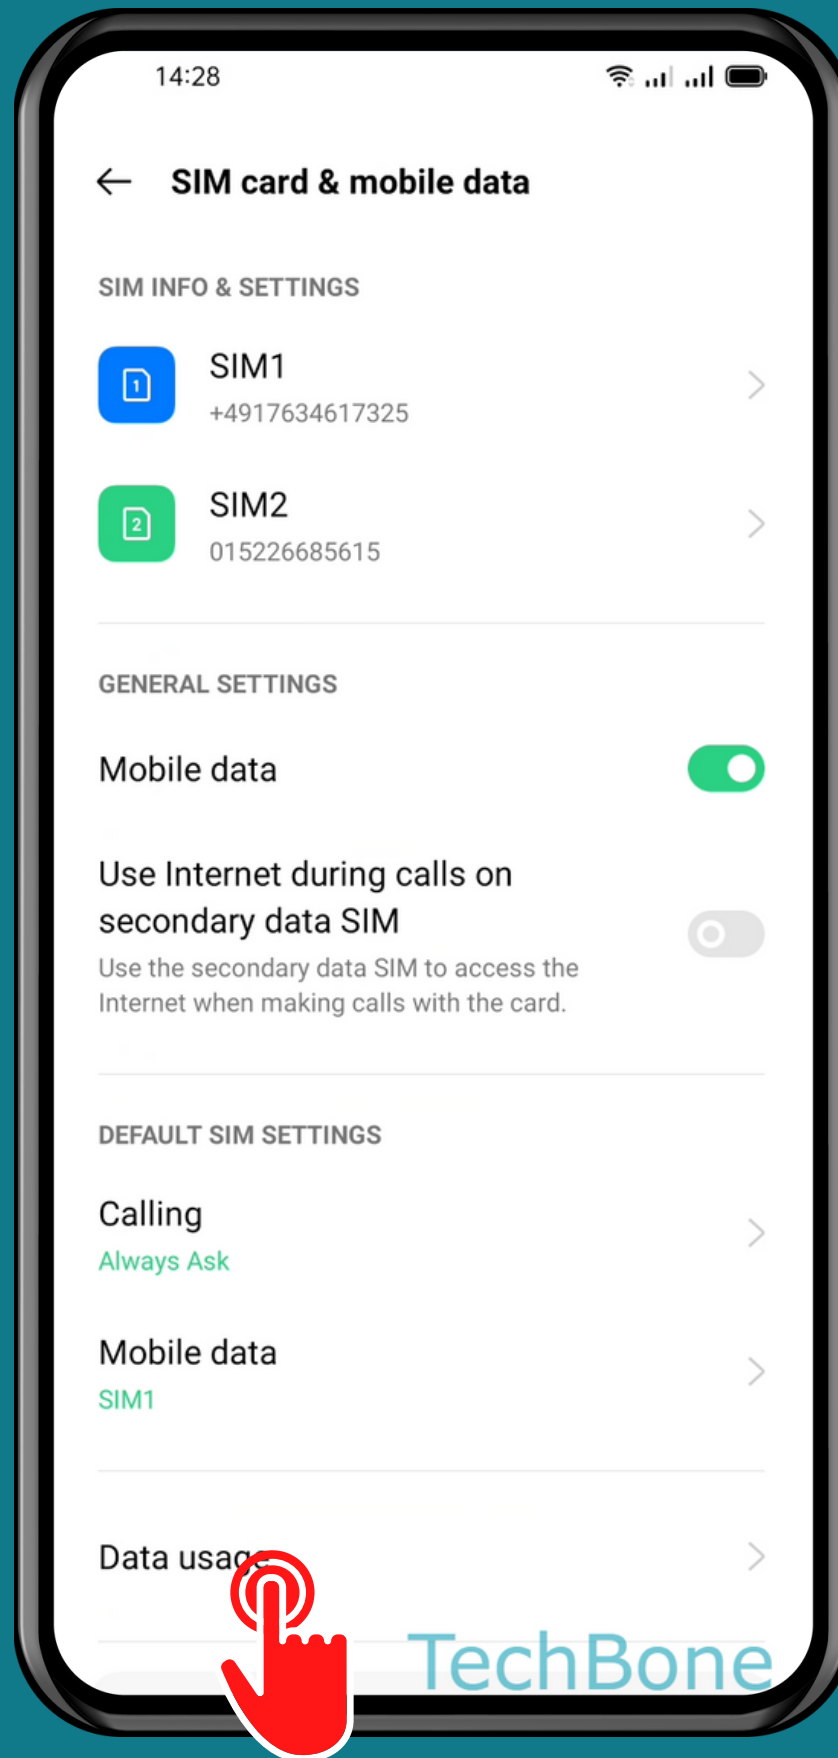

OPPO

Android 11 - ColorOS 11

HOW TO SET START DATE FOR DATA USAGE STATS

Tap on
Settings

Tap on SIM card & mobile data

Tap on Data usage

Tap on
Mobile data limit

Tap on
Start date for data
usage stats

Set the **Start date** and
tap on **Save**

Done!