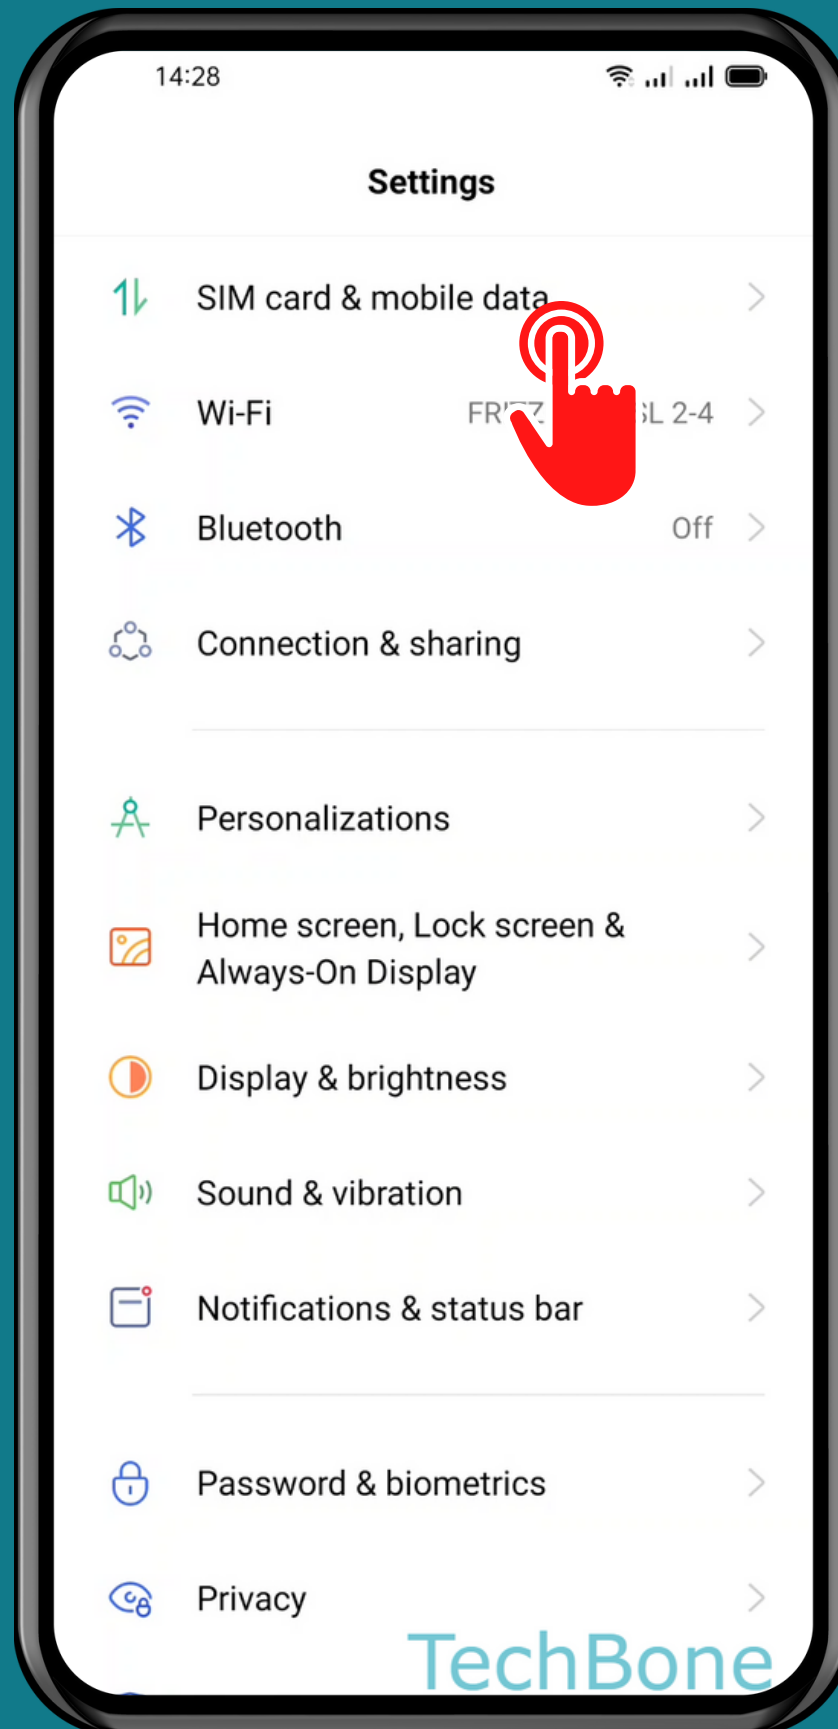

OPPO

Android 11 - ColorOS 11

HOW TO SET START DATE FOR DATA USAGE STATS

Tap on
Settings

Tap on SIM card & mobile data

Tap on Data usage

Tap on
Mobile data limit

Tap on
Start date for data
usage stats

Set the **Start date** and
tap on **Save**

Done!