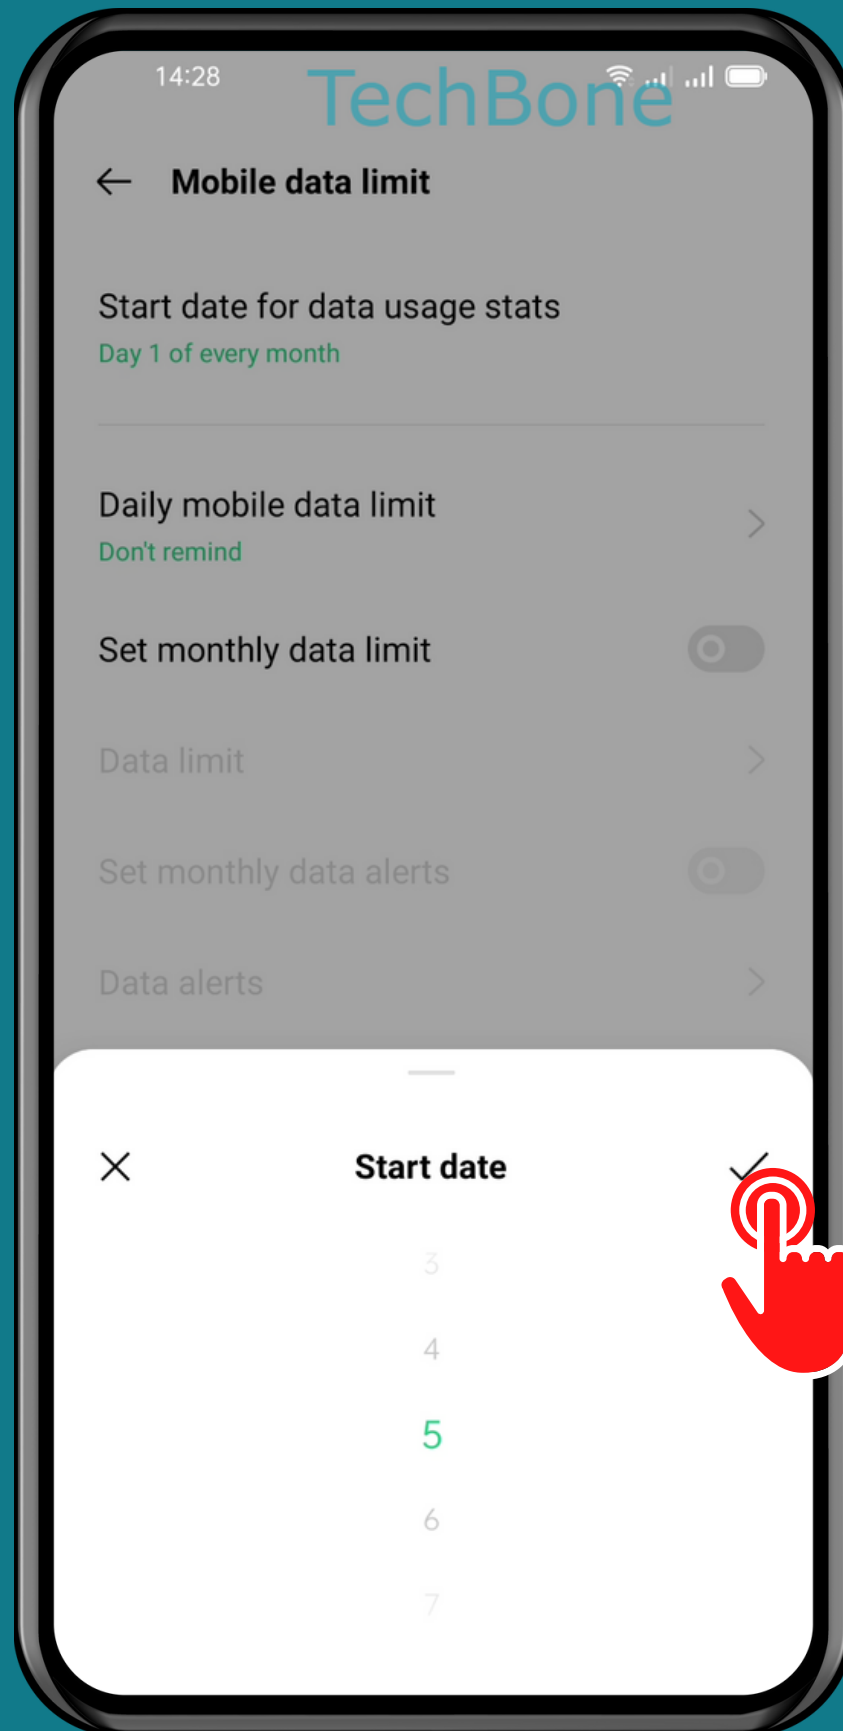

OPPO

Android 11 - ColorOS 11

HOW TO SET START DATE FOR DATA USAGE STATS

Tap on
Settings

Tap on SIM card & mobile data

Tap on Data usage

Tap on
Mobile data limit

Tap on
Start date for data
usage stats

Set the **Start date** and
tap on **Save**

Done!