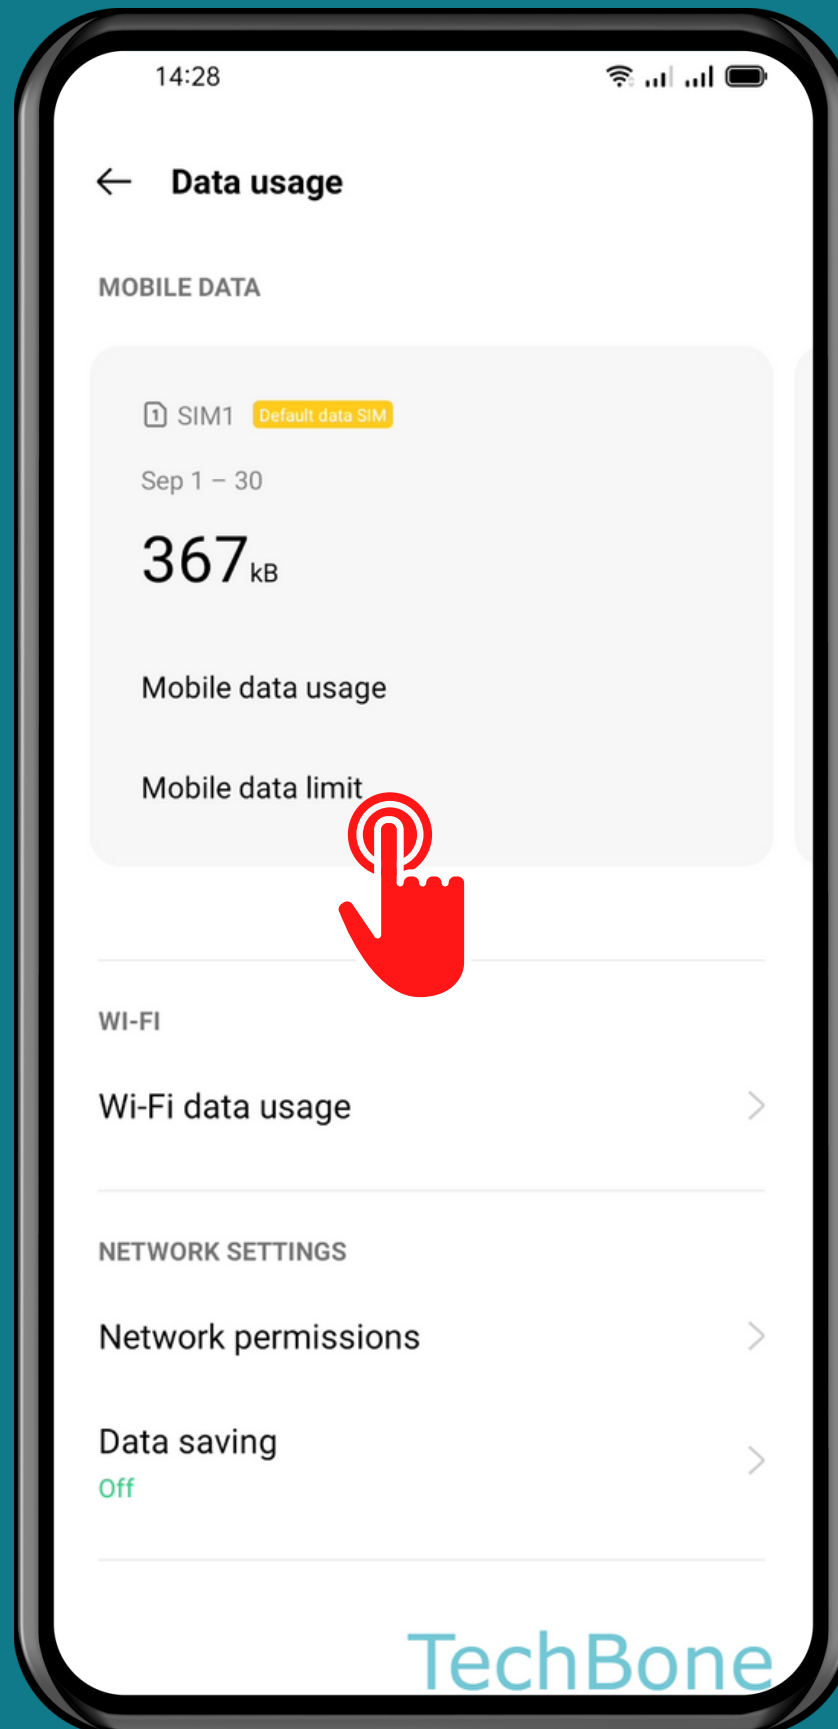

OPPO

Android 11 - ColorOS 11

HOW TO SET START DATE FOR DATA USAGE STATS

Tap on
Settings

Tap on SIM card & mobile data

Tap on Data usage

Tap on
Mobile data limit

Tap on
Start date for data
usage stats

Set the **Start date** and
tap on **Save**

Done!