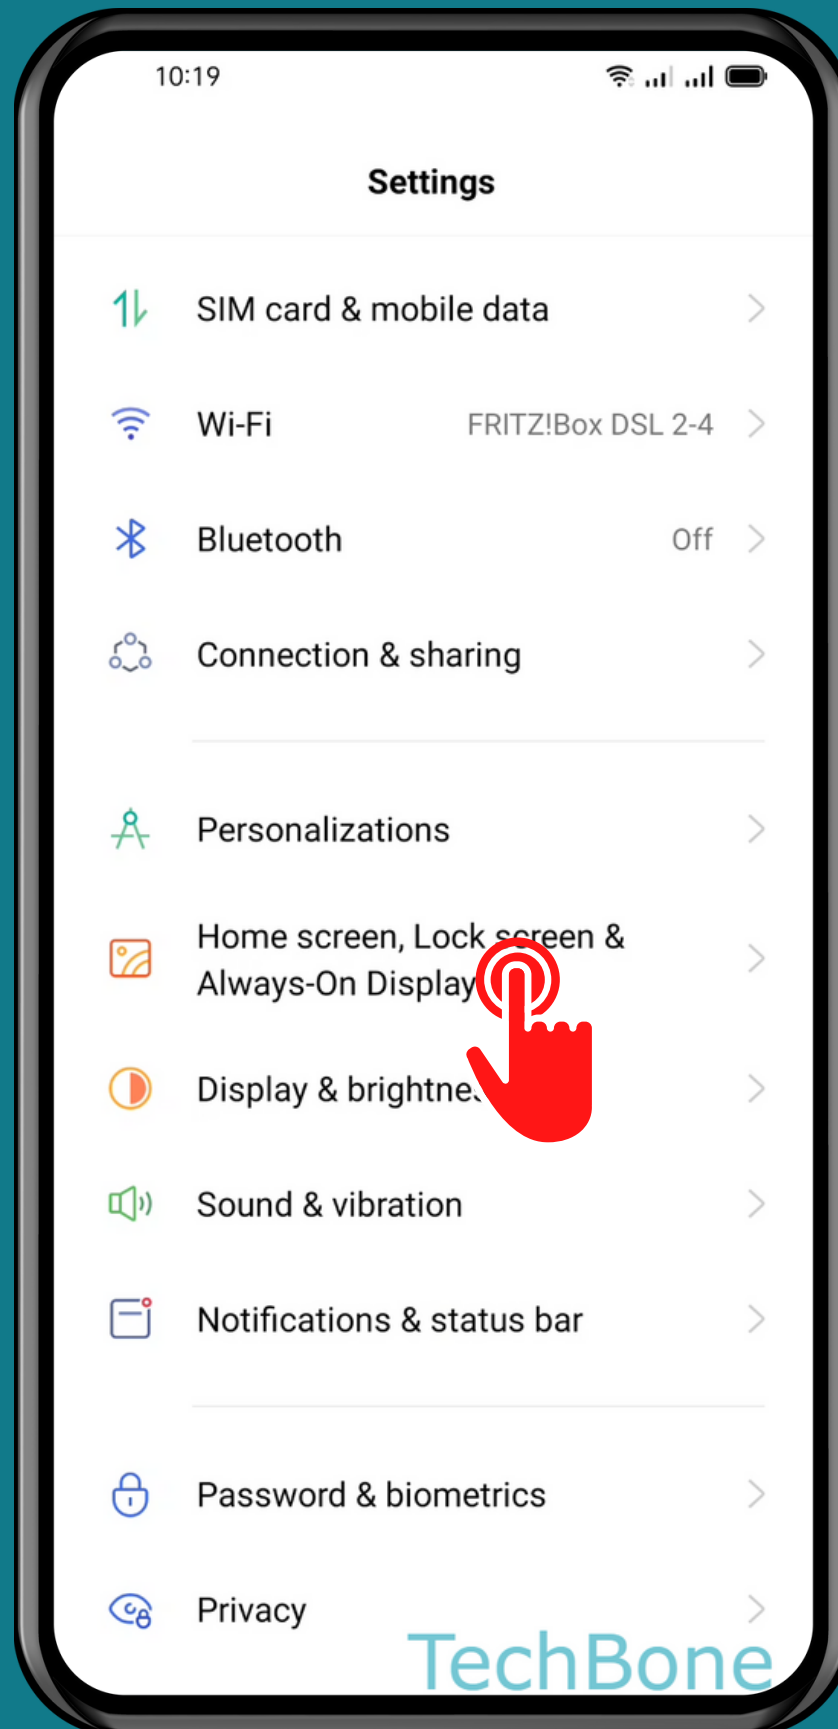

OPPO

Android 11 - ColorOS 11

HOW TO TURN ON/OFF ALWAYS ON DISPLAY

Tap on
Settings

Tap on
Home screen, Lock
screen & Always-On-
Display

Tap on Always-On Display

Turn On/Off Always-On Display

Done!