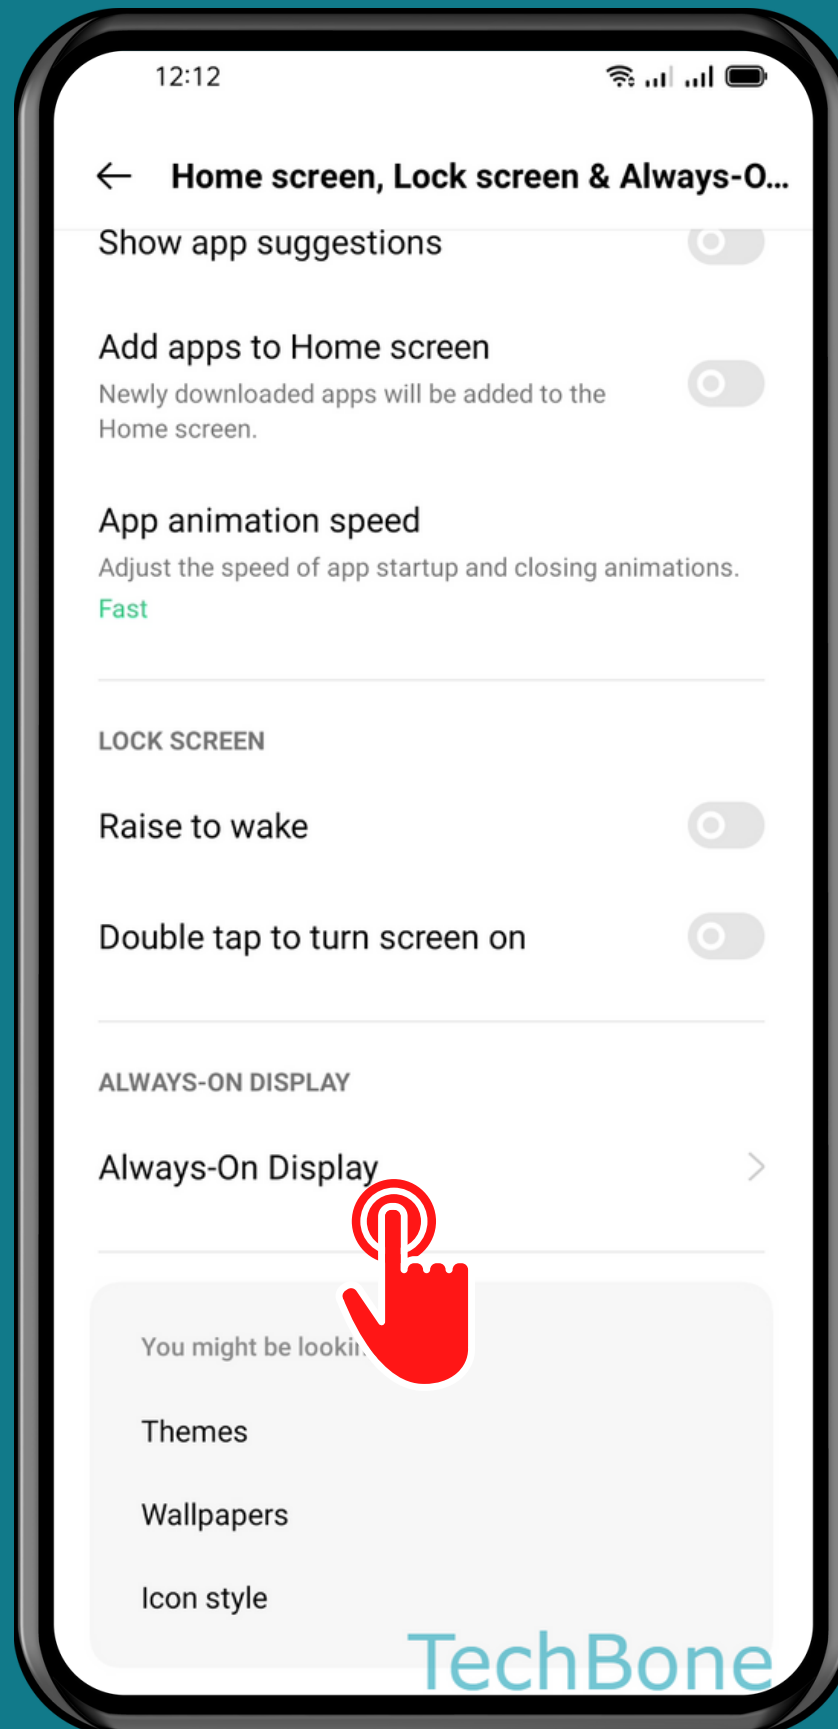

OPPO

Android 11 - ColorOS 11

HOW TO TURN ON/OFF ALWAYS ON DISPLAY

Tap on
Settings

Tap on
Home screen, Lock
screen & Always-On-
Display

Tap on Always-On Display

Turn On/Off Always-On Display

Done!