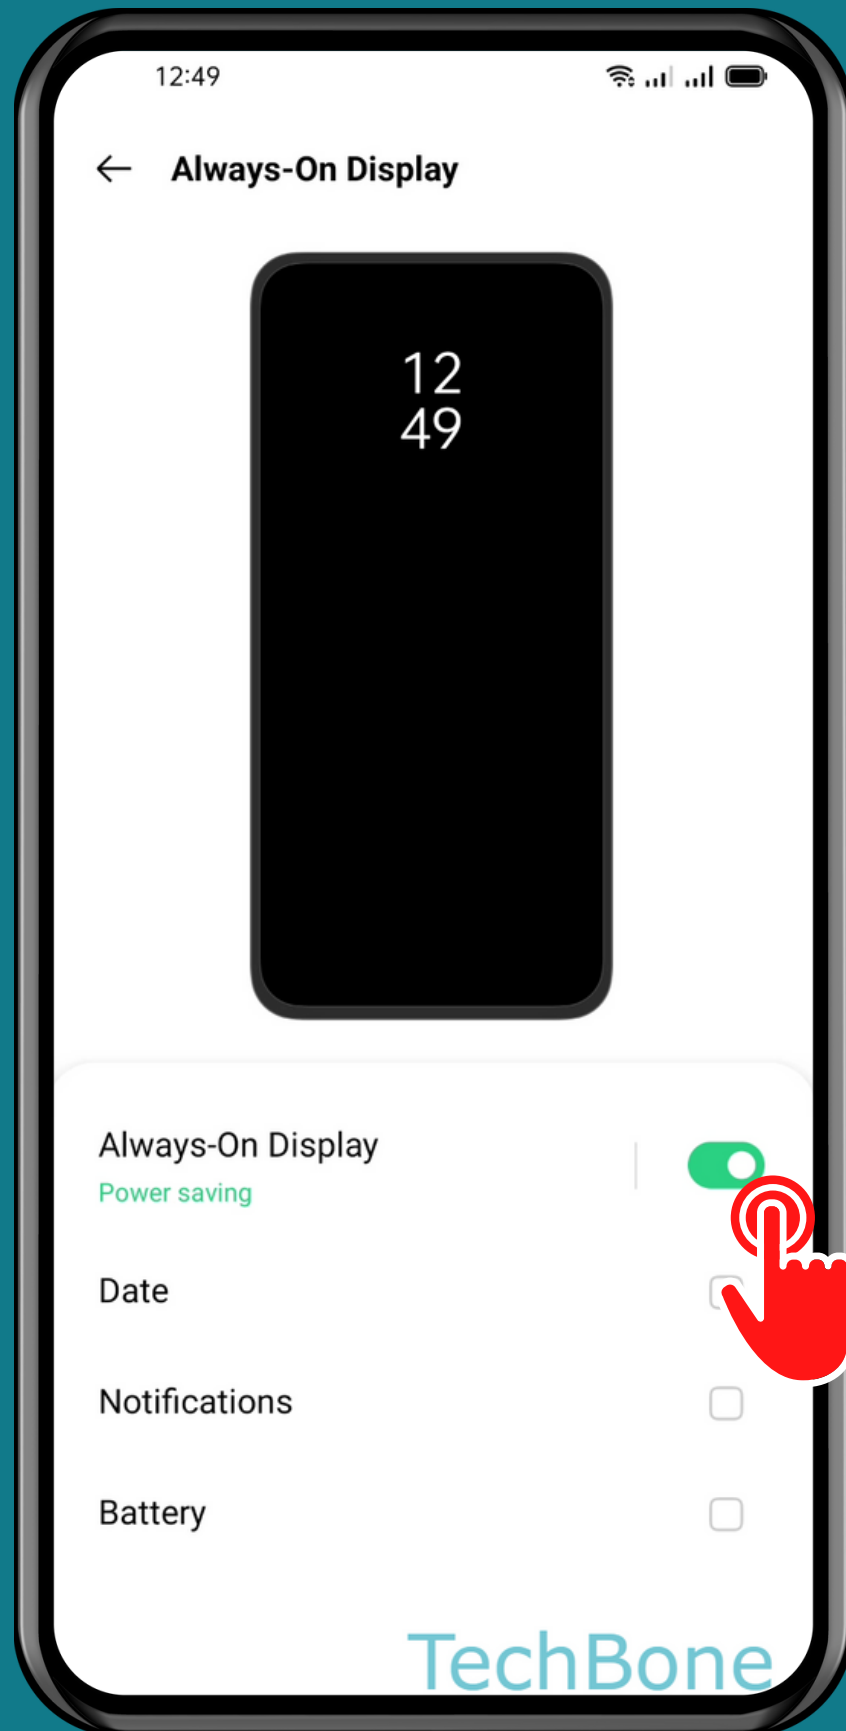

OPPO

Android 11 - ColorOS 11

HOW TO TURN ON/OFF ALWAYS ON DISPLAY

Tap on
Settings

Tap on
Home screen, Lock
screen & Always-On-
Display

Tap on Always-On Display

Turn On/Off Always-On Display

Done!