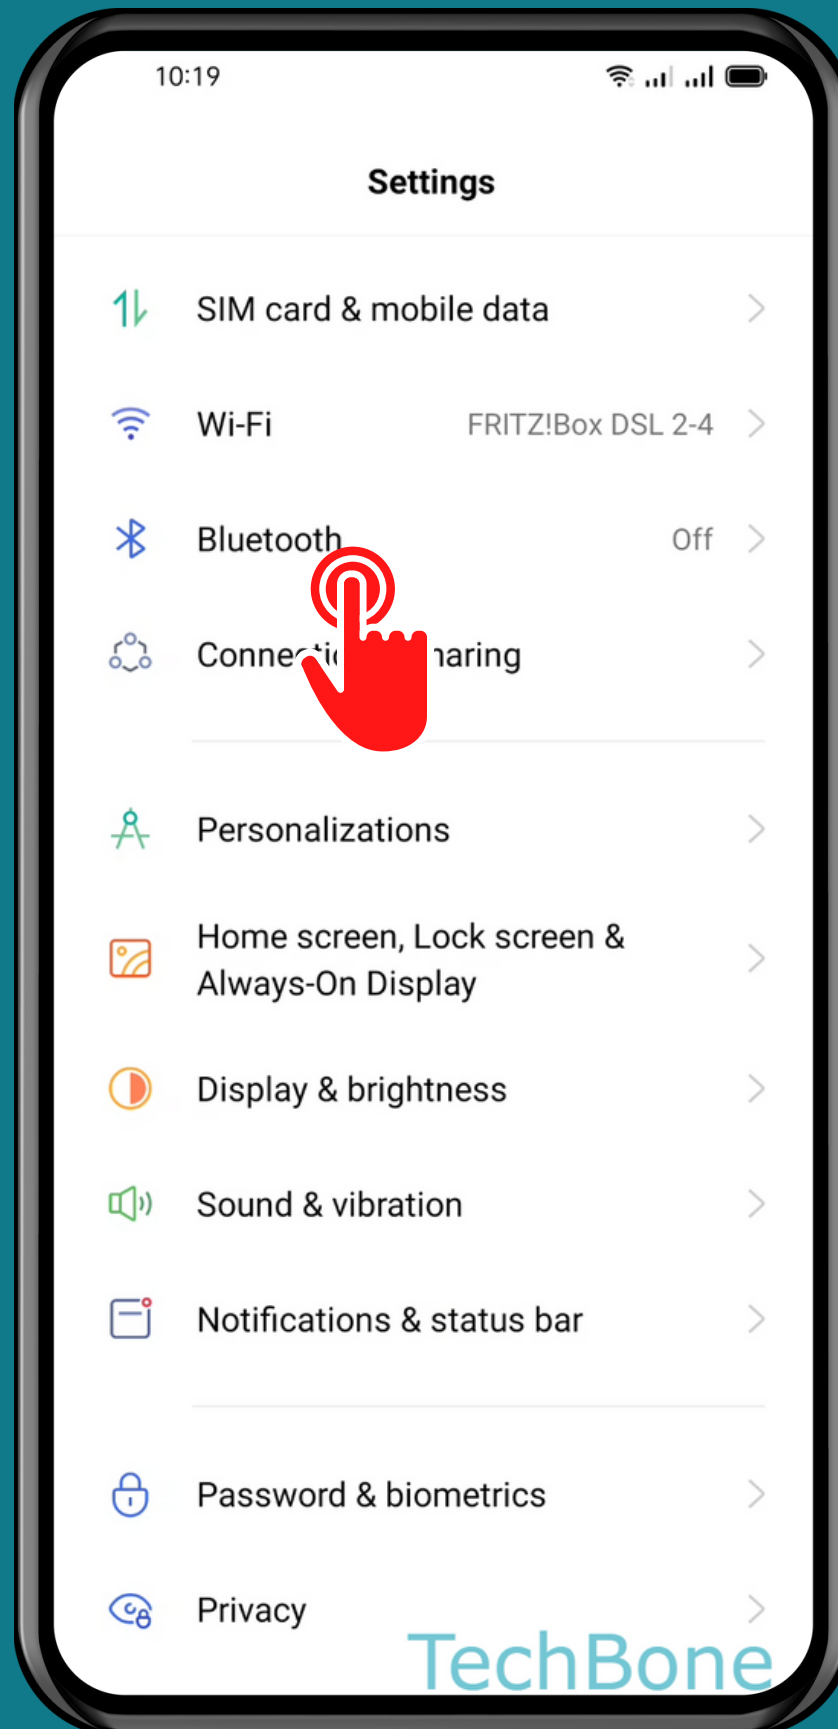

OPPO

Android 11 - ColorOS 11

# HOW TO TURN ON/OFF BLUETOOTH

Tap on  
Settings

# Tap on Bluetooth