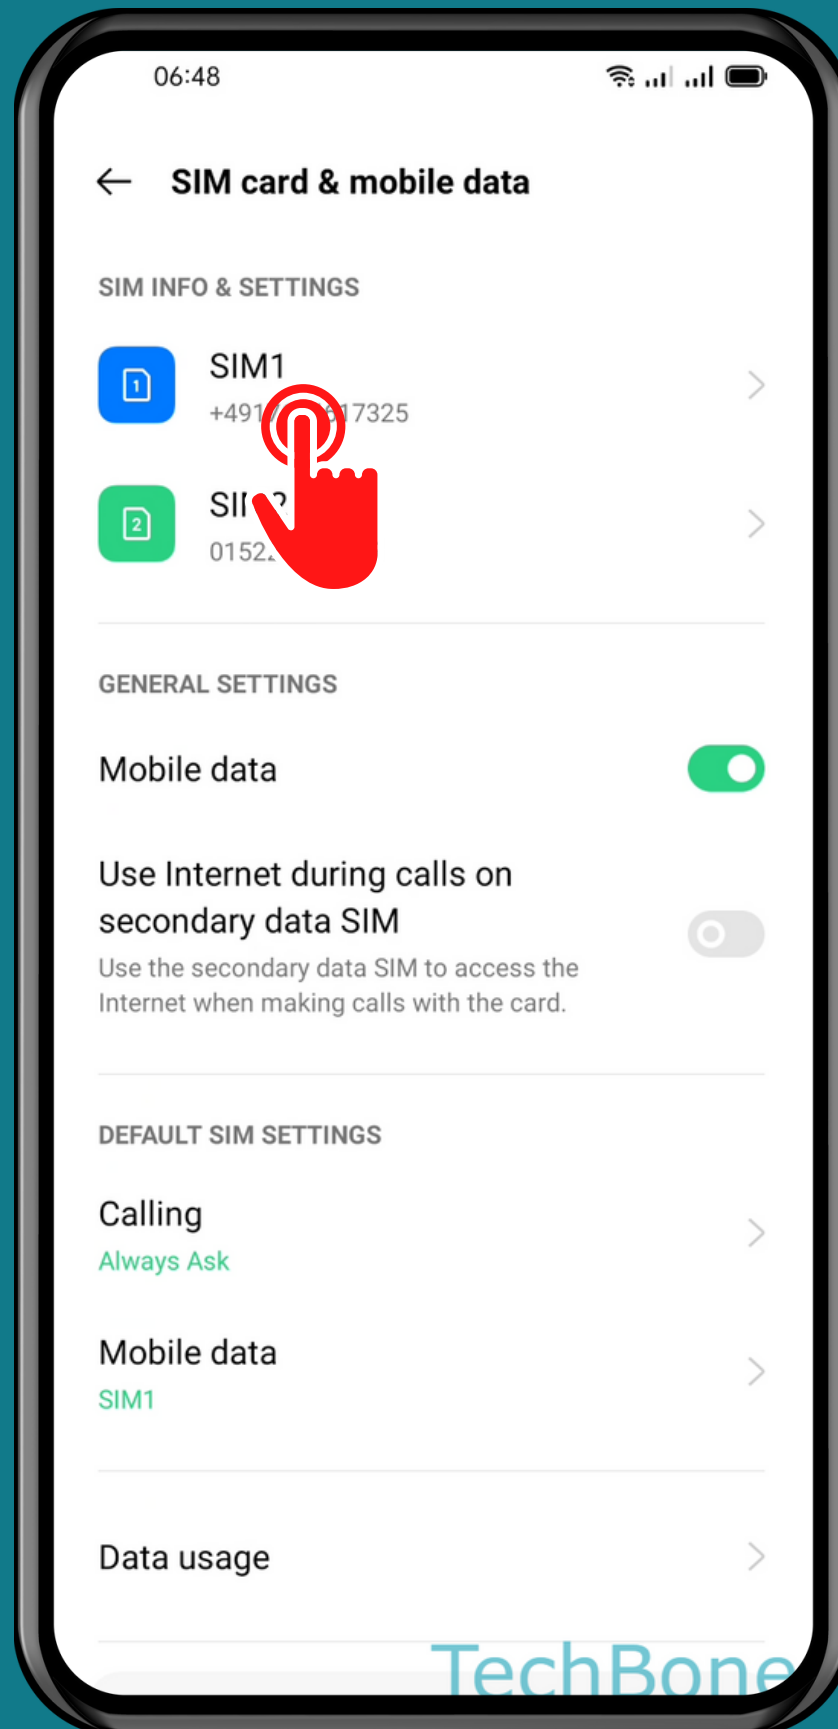

OPPO

Android 11 - ColorOS 11

HOW TO TURN ON/OFF SIM CARDS

Tap on
Settings

Tap on SIM card & mobile data

Choose a SIM card

Turn On/Off the SIM card

Done!