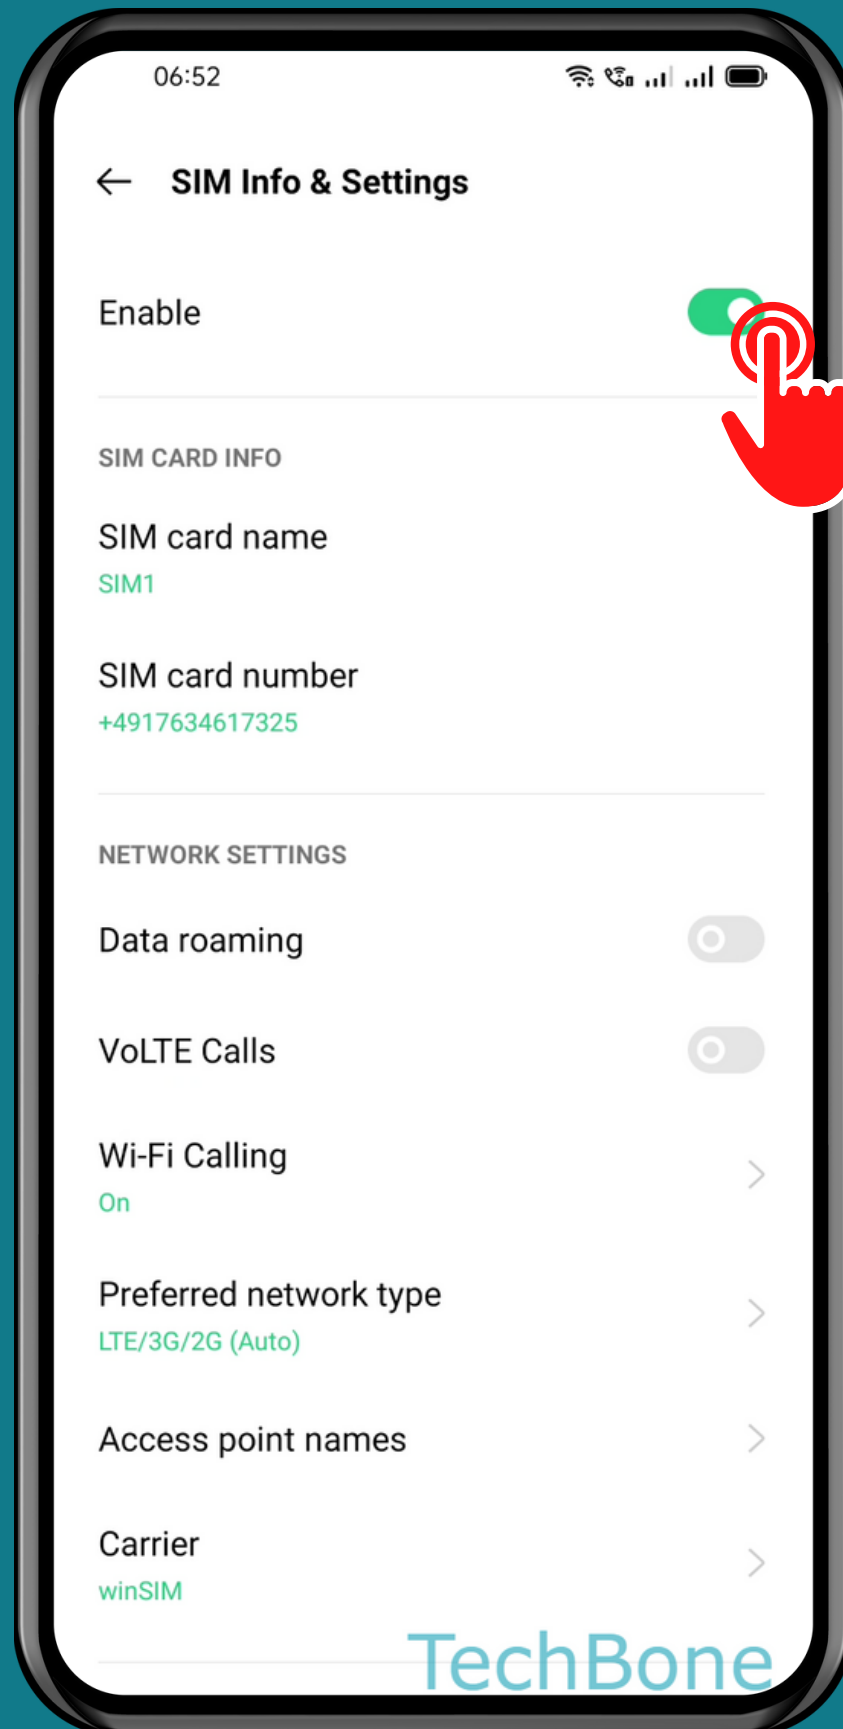

OPPO

Android 11 - ColorOS 11

HOW TO TURN ON/OFF SIM CARDS

Tap on
Settings

Tap on SIM card & mobile data

Choose a SIM card

Turn On/Off the SIM card

Done!