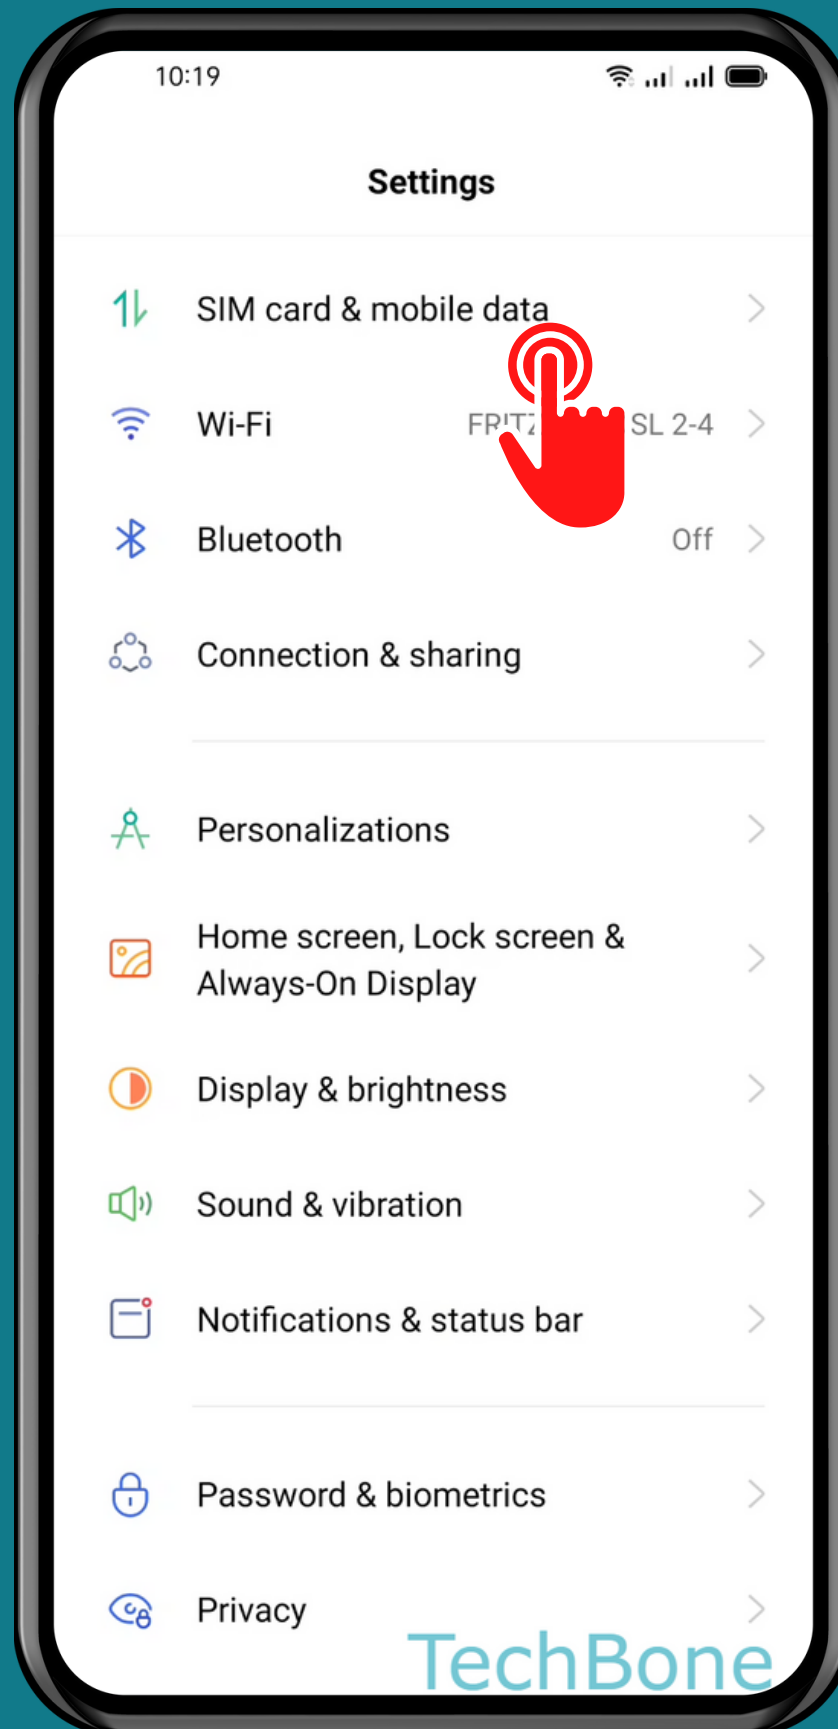

OPPO

Android 11 - ColorOS 11

HOW TO TURN ON/OFF SIM CARDS

Tap on
Settings

Tap on SIM card & mobile data

Choose a SIM card

Turn On/Off the SIM card

Done!