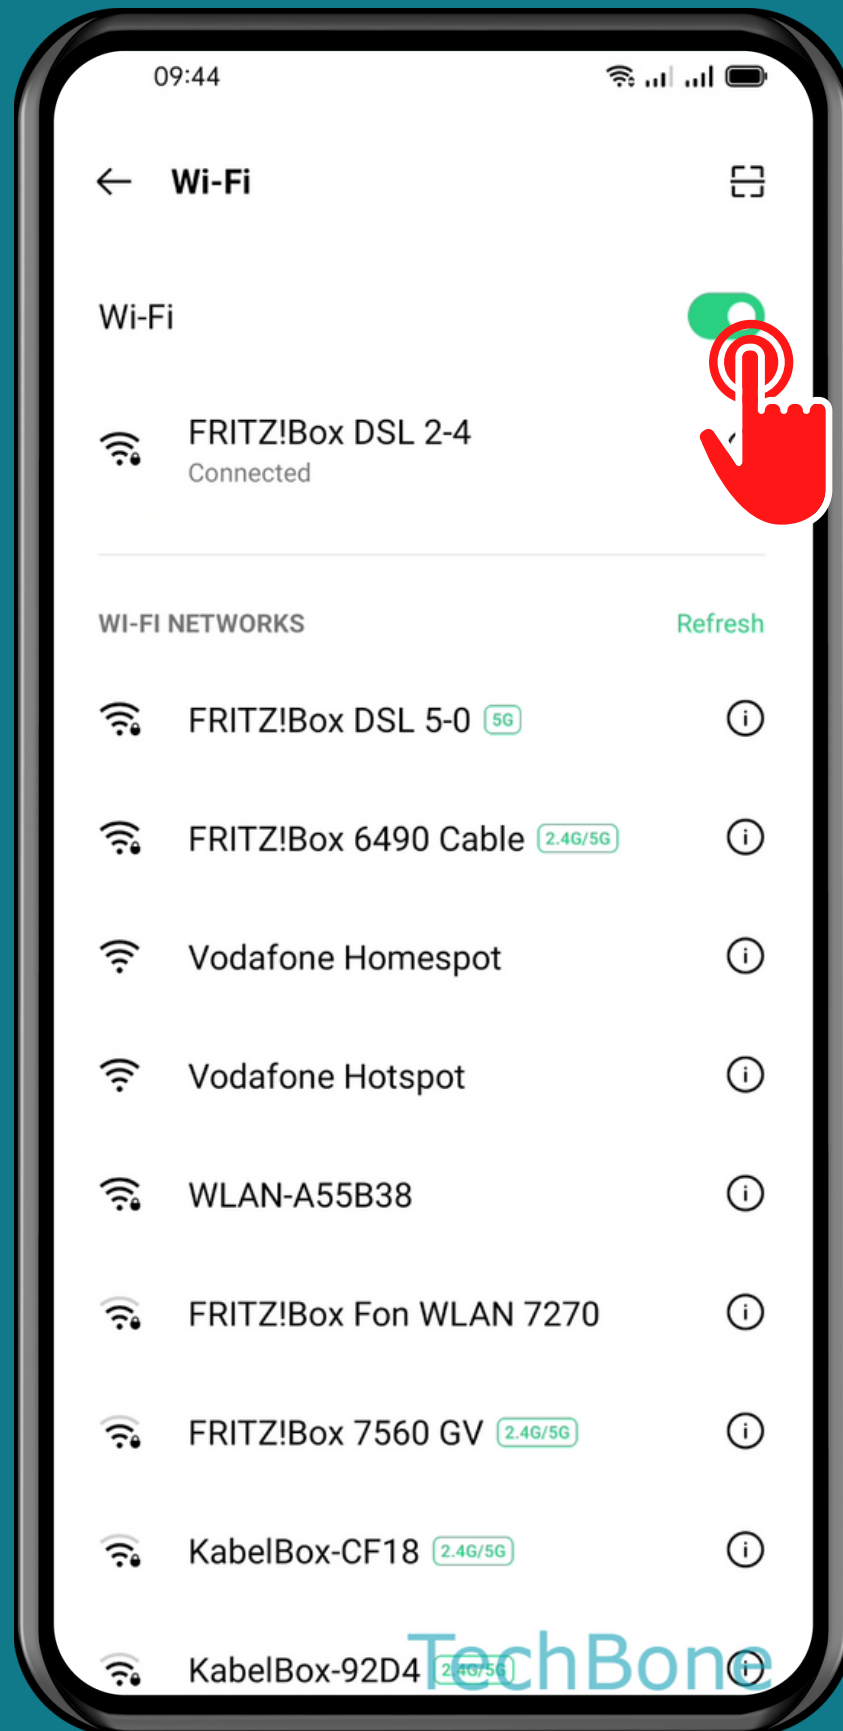

OPPO

Android 11 - ColorOS 11

# HOW TO TURN ON/OFF WI-FI

Tap on  
Settings

# Tap on Wi-Fi