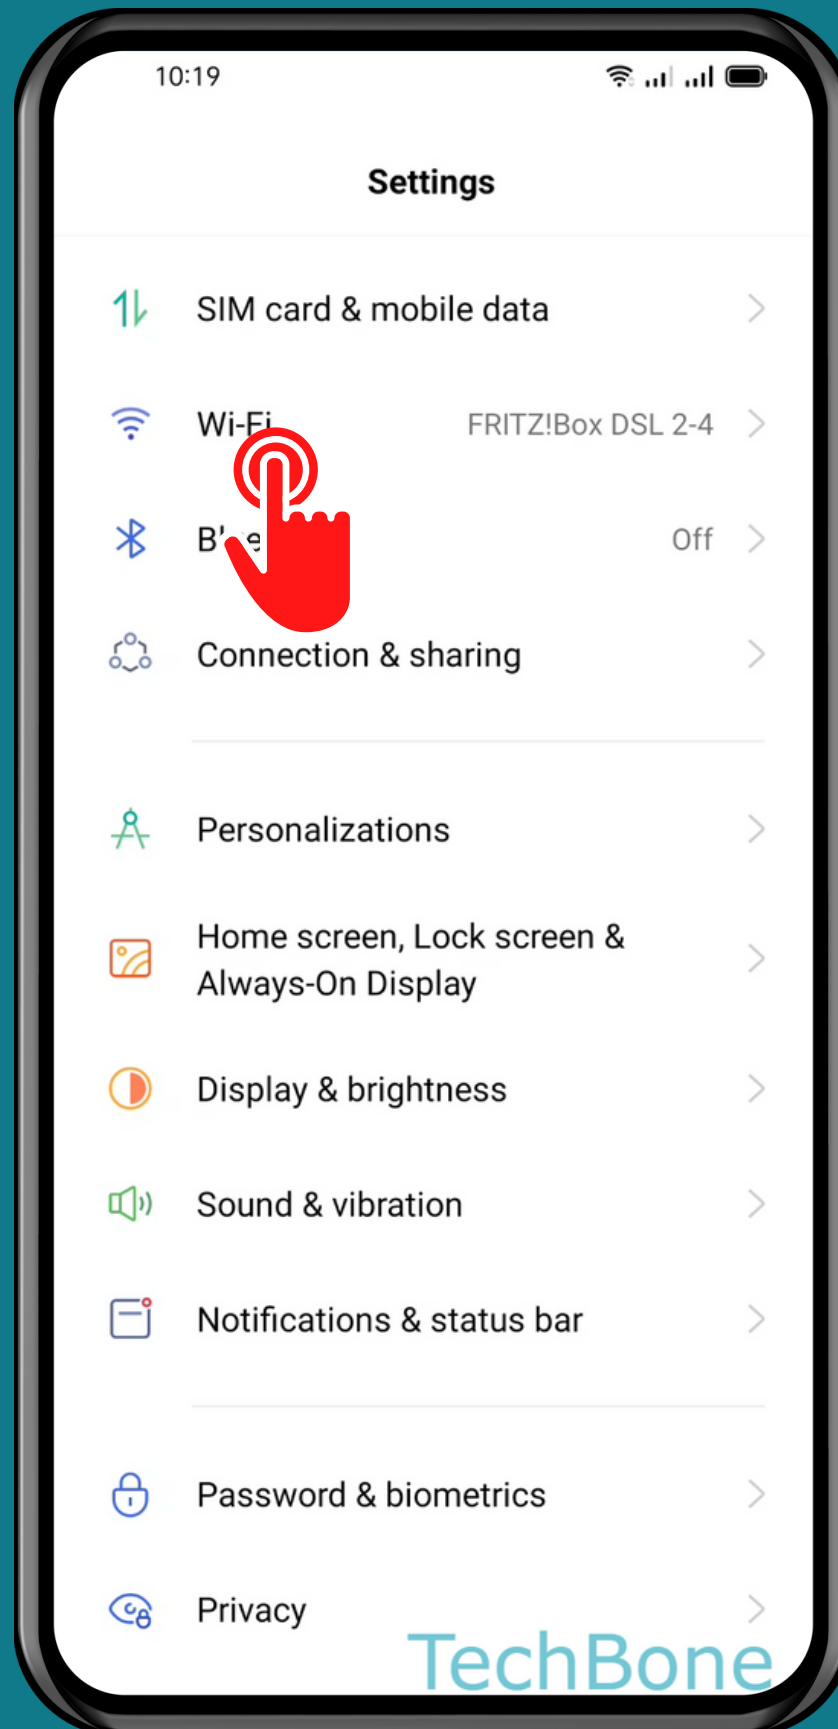

OPPO

Android 11 - ColorOS 11

# HOW TO TURN ON/OFF WI-FI

Tap on  
Settings

# Tap on Wi-Fi