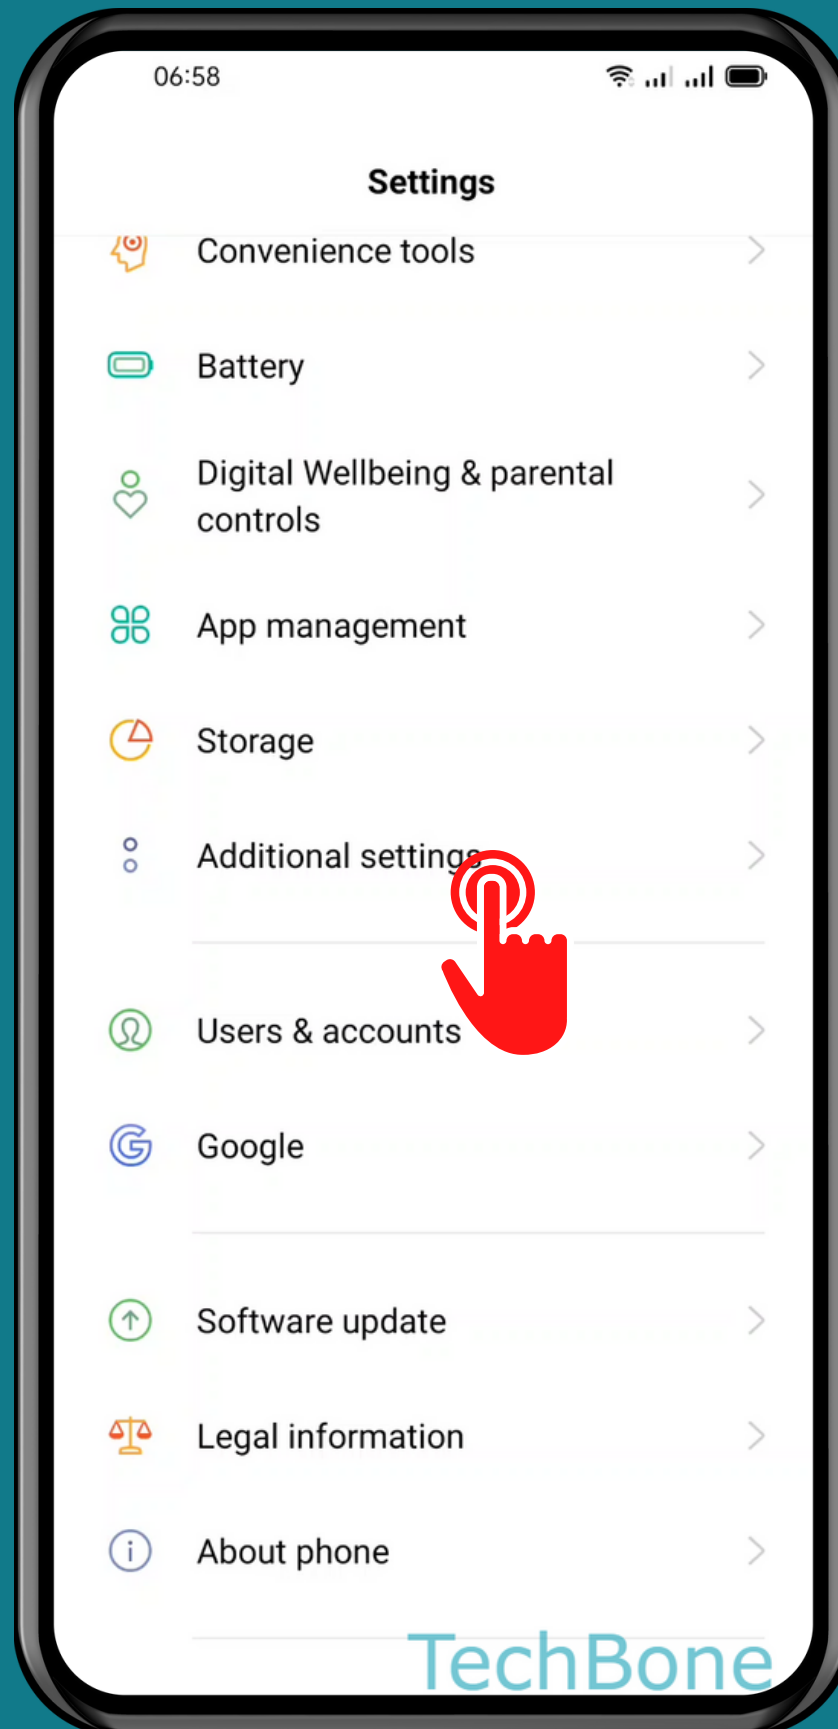

OPPO

Android 11 - ColorOS 11

HOW TO TURN ON/OFF USB-OTG

Tap on
Settings

Tap on Additional settings

Turn On/Off OTG connection

Done!