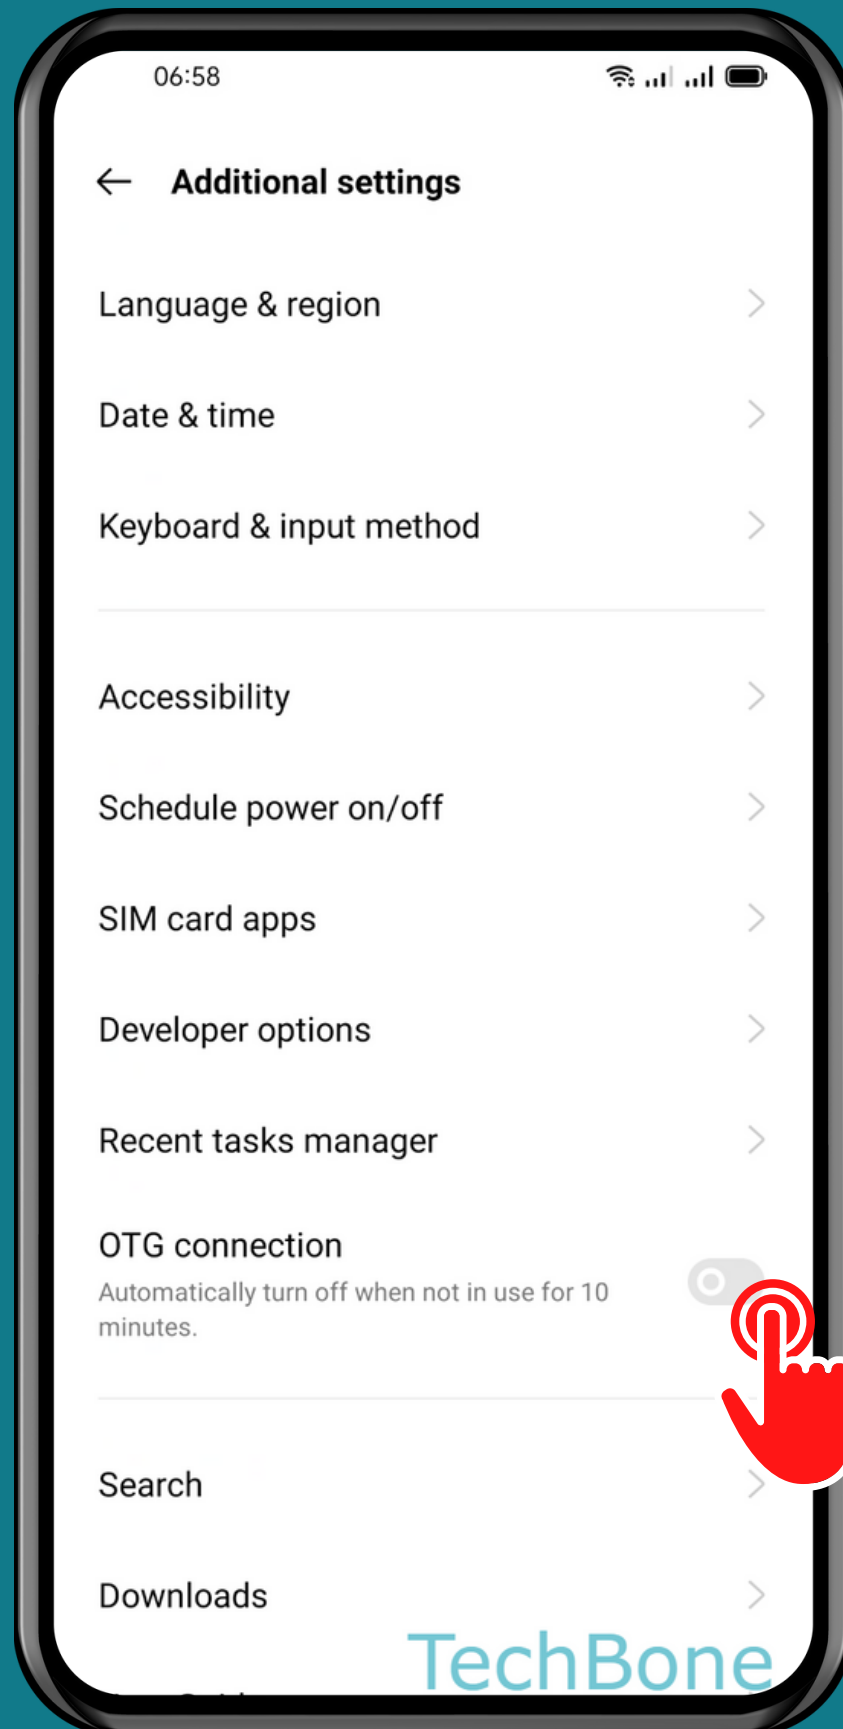

OPPO

Android 11 - ColorOS 11

HOW TO TURN ON/OFF USB-OTG

Tap on
Settings

Tap on Additional settings

Turn On/Off OTG connection

Done!