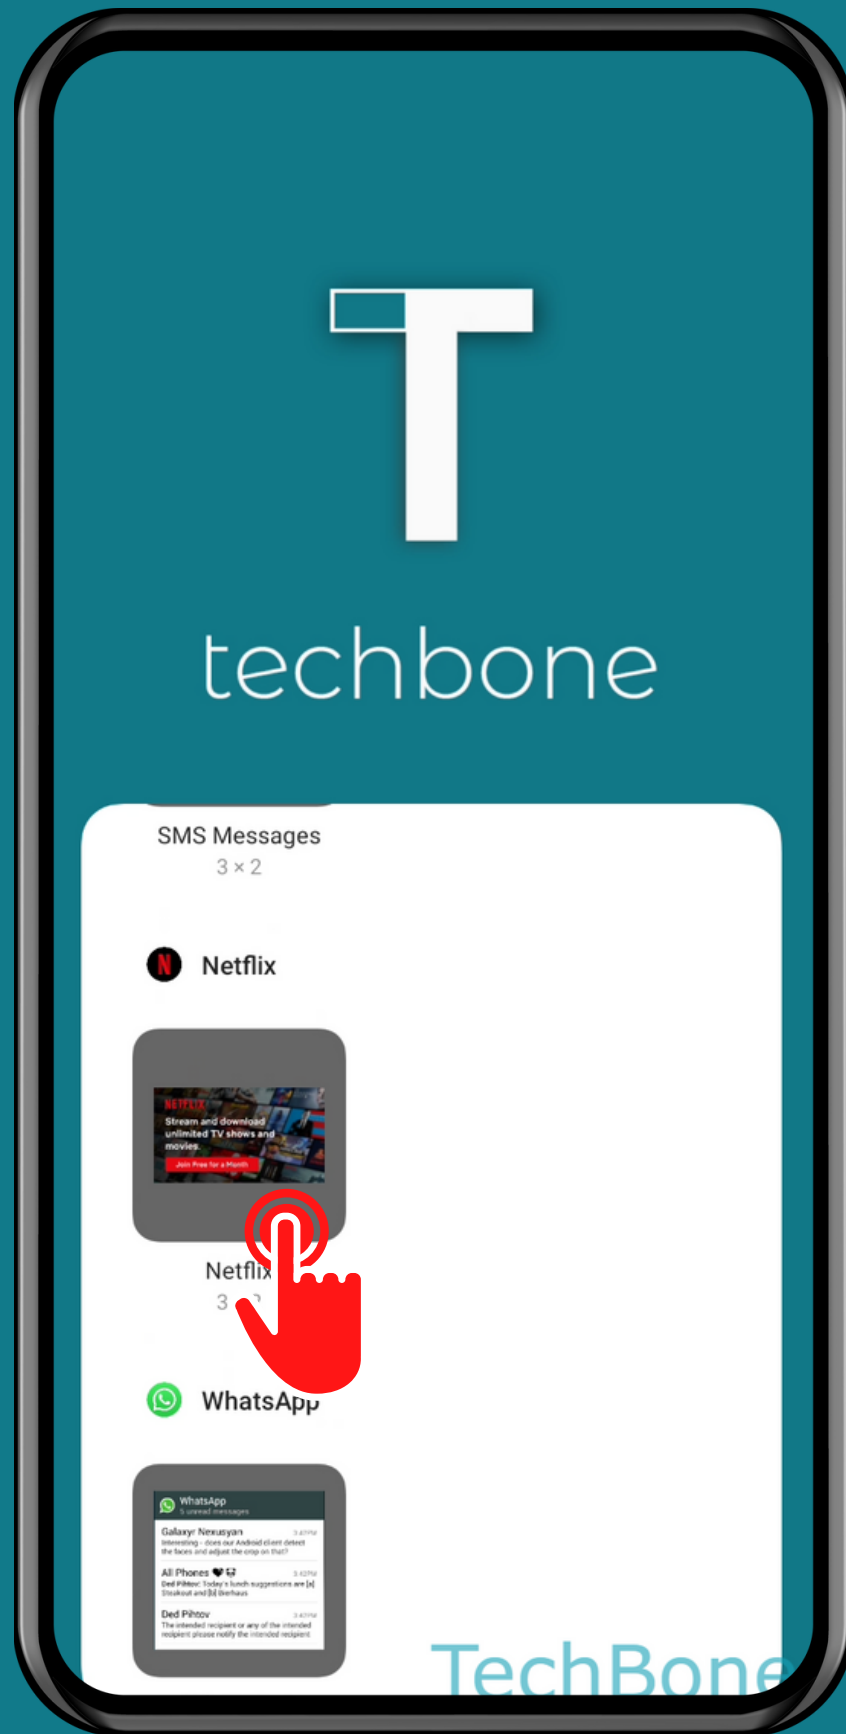

Choose a Widget