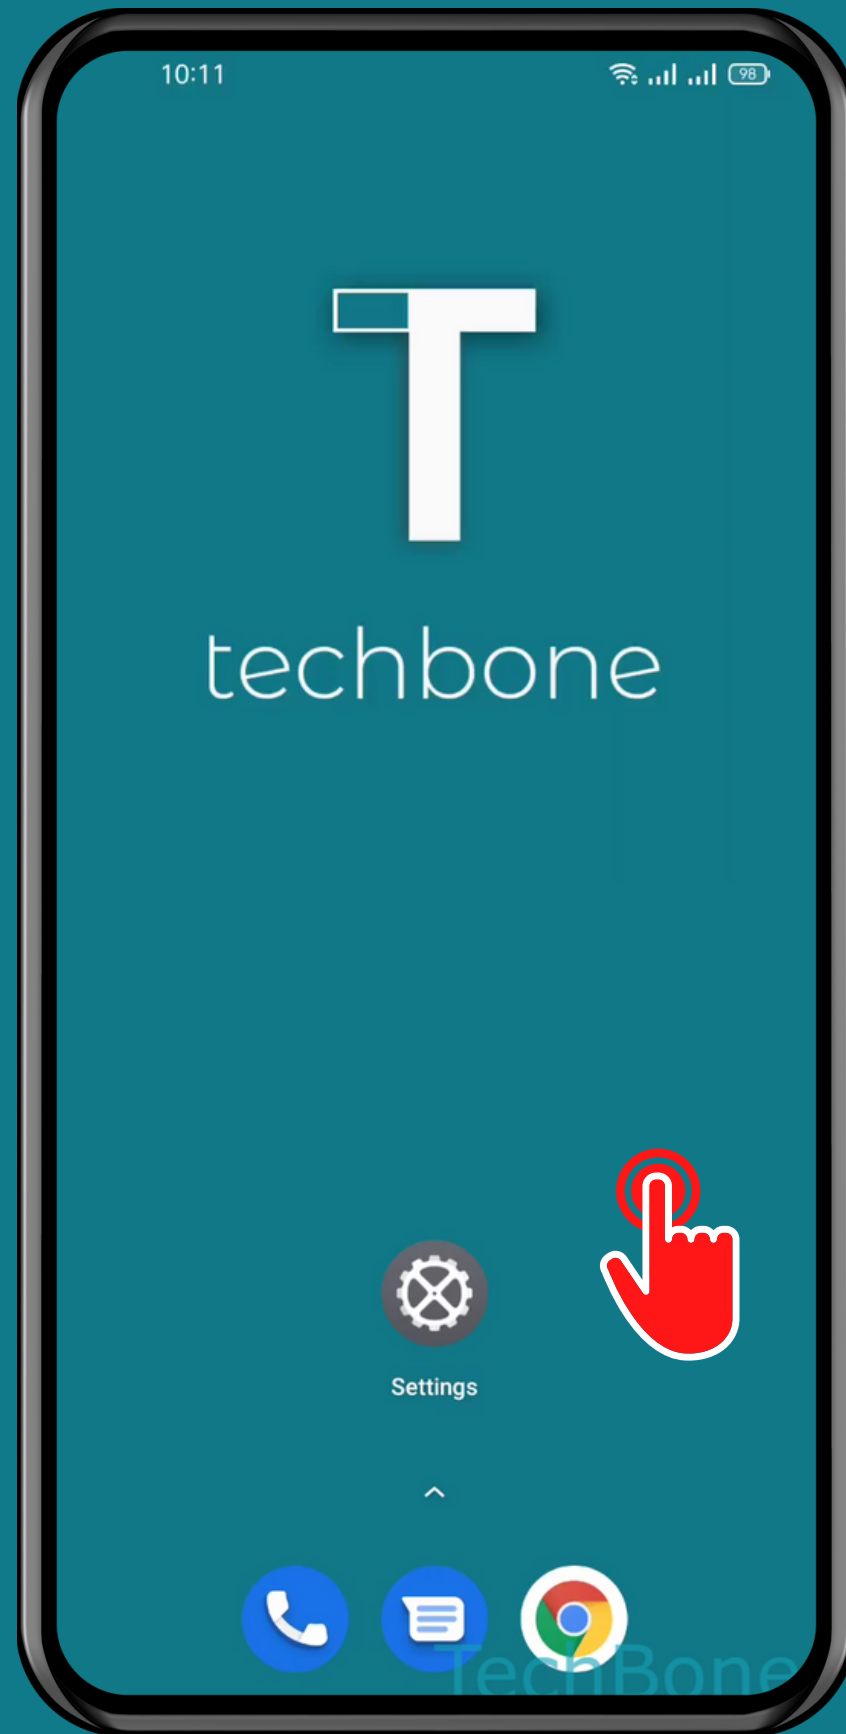

REALME

Android 11 - realme UI 2

# HOW TO ADD A WIDGET

Tap and hold a  
Free area