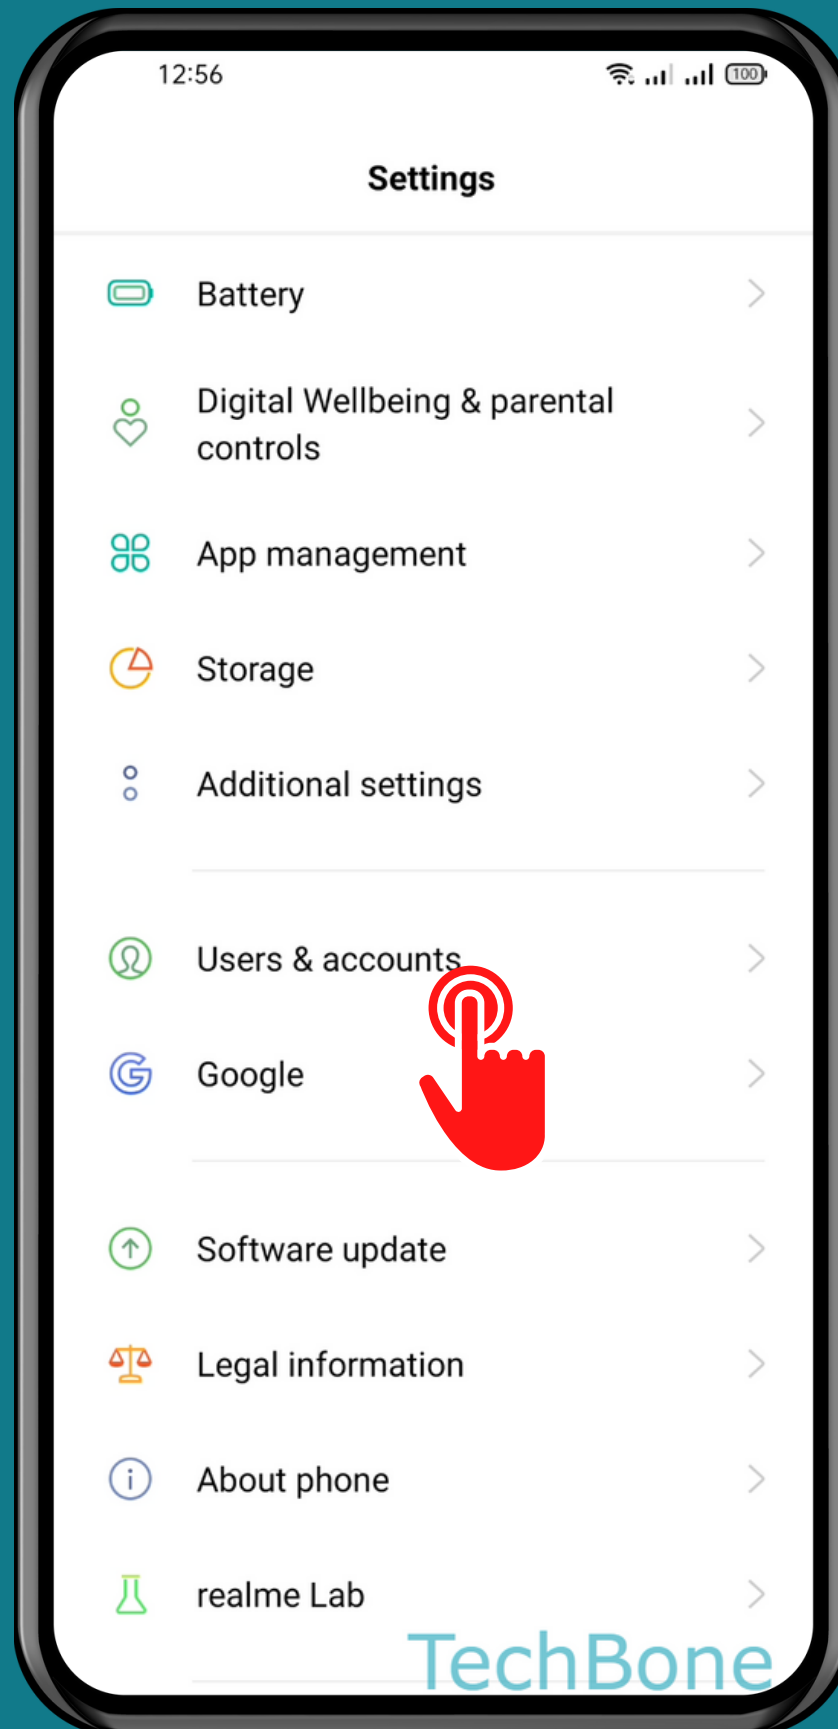

REALME

Android 11 - realme UI 2

HOW TO ADD AN ACCOUNT

Tap on
Settings

Tap on Users & accounts

Tap on
Add account

Choose an
Account type and
follow the instructions

Done!