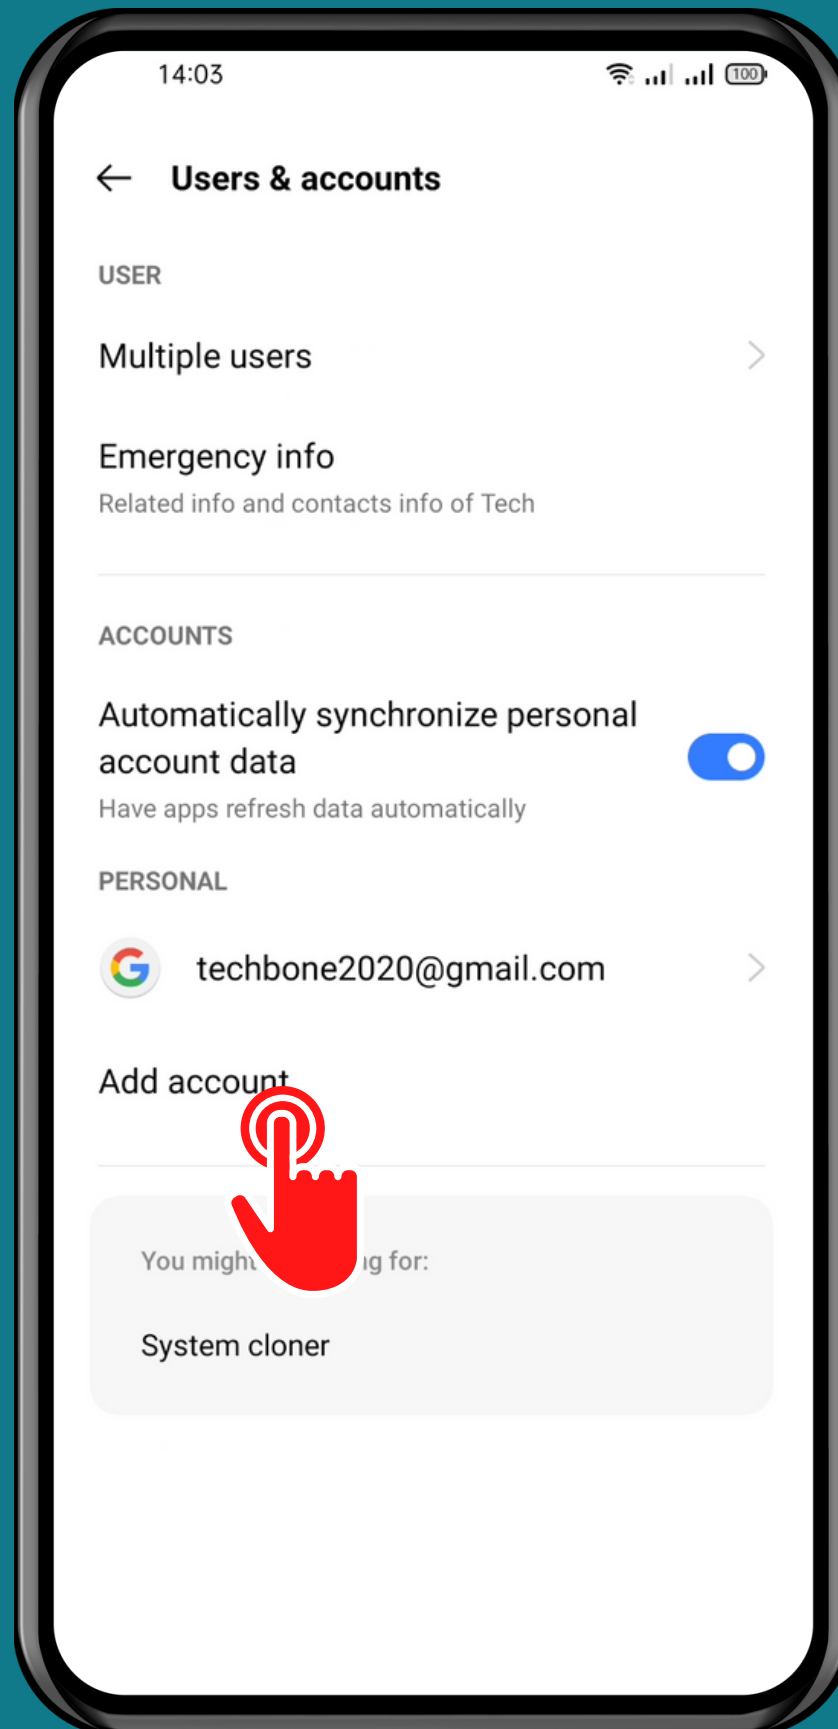

REALME

Android 11 - realme UI 2

HOW TO ADD AN ACCOUNT

Tap on
Settings

Tap on Users & accounts

Tap on
Add account

Choose an
Account type and
follow the instructions

Done!