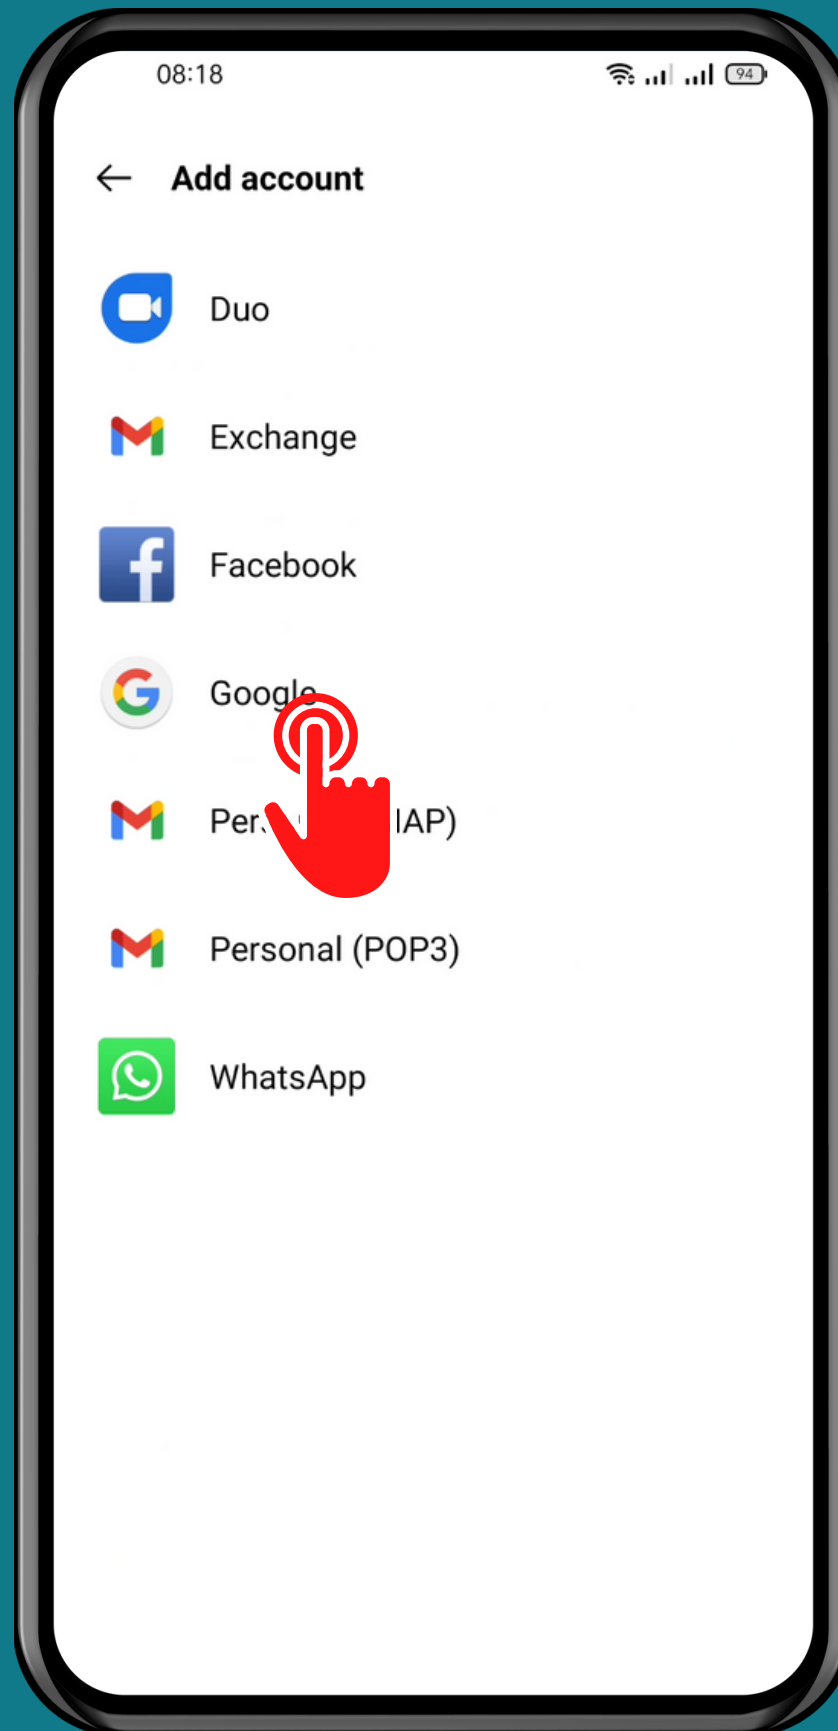

REALME

Android 11 - realme UI 2

HOW TO ADD AN ACCOUNT

Tap on
Settings

Tap on Users & accounts

Tap on
Add account

Choose an
Account type and
follow the instructions

Done!