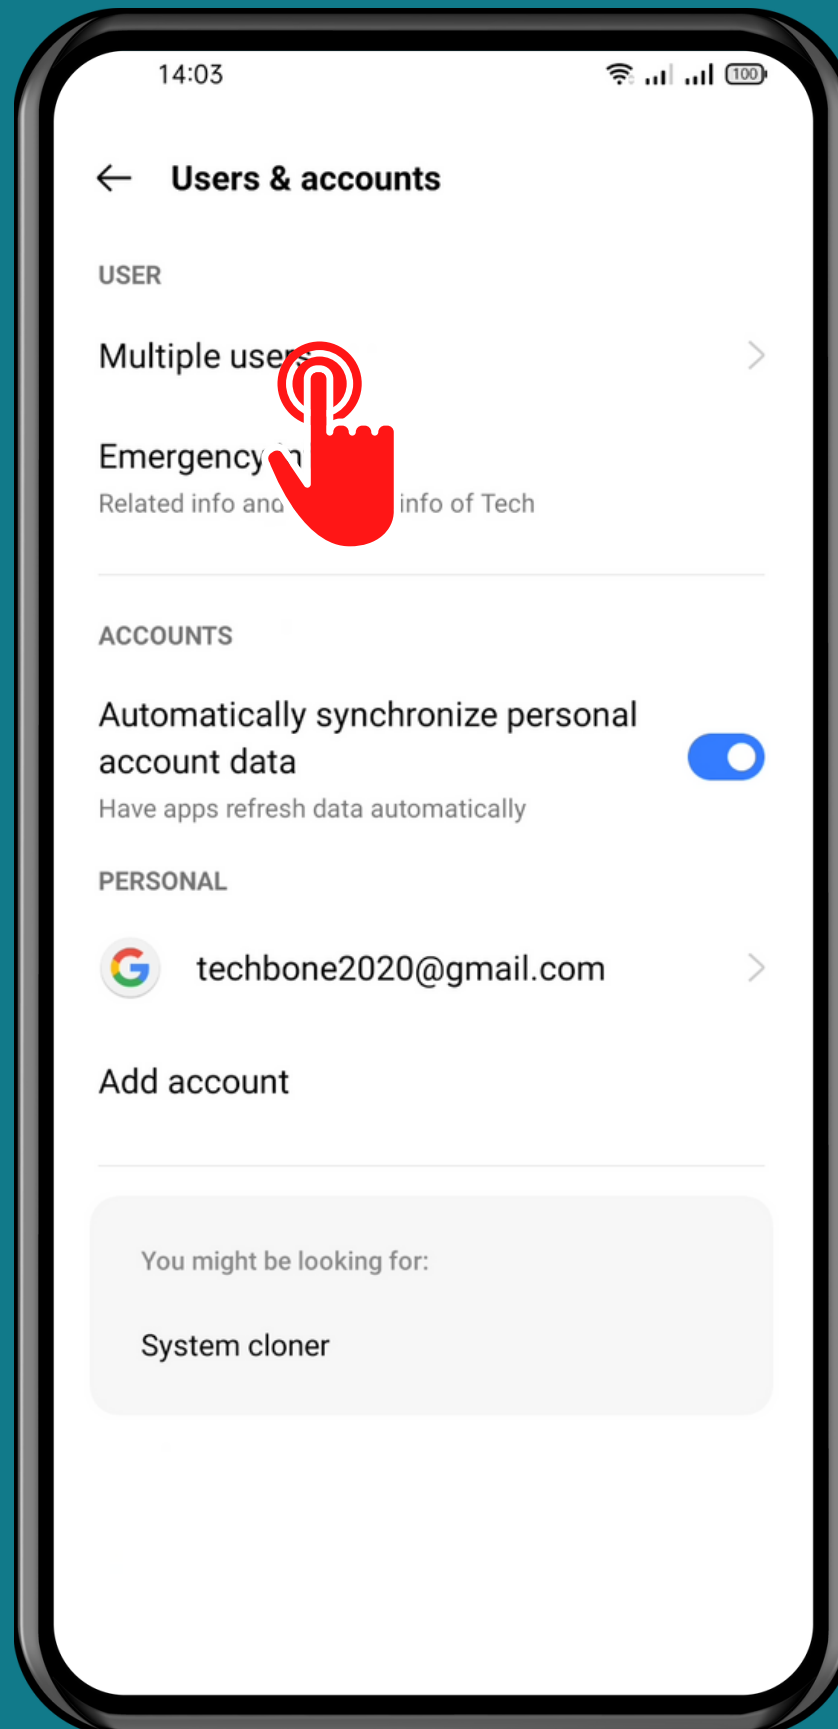

REALME

Android 11 - realme UI 2

HOW TO ADD NEW USER

Tap on
Settings

Tap on
Users & accounts

Tap on Multiple users

Tap on
Add

Tap on
Add to confirm

Enter a **Name** and
tap on **Save**

Done!