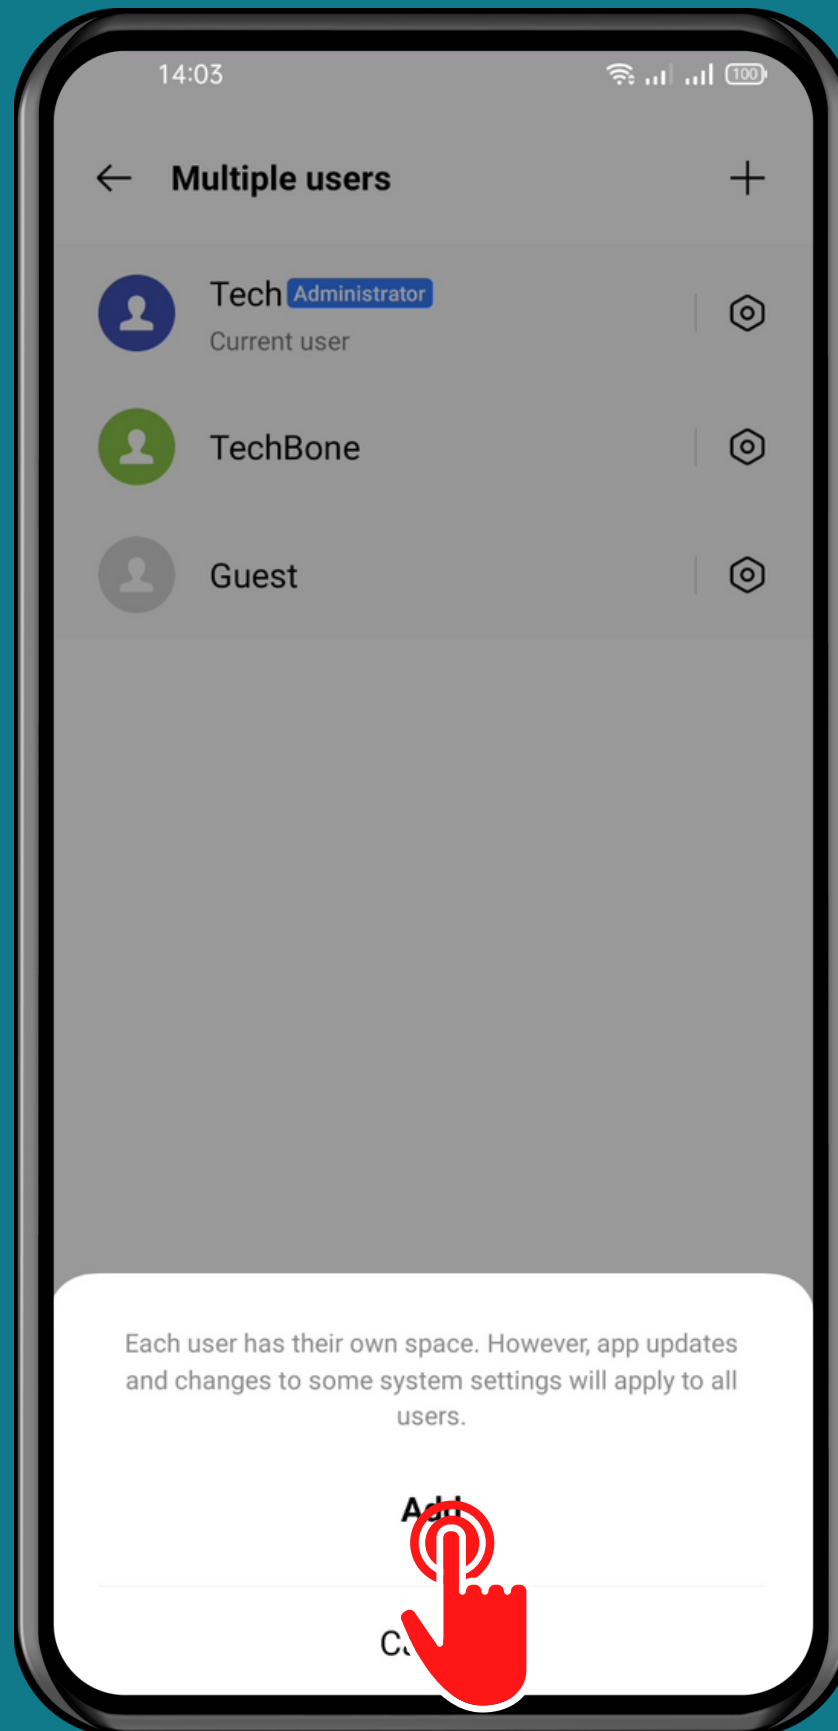

REALME

Android 11 - realme UI 2

HOW TO ADD NEW USER

Tap on
Settings

Tap on
Users & accounts

Tap on Multiple users

Tap on
Add

Tap on
Add to confirm

Enter a **Name** and
tap on **Save**

Done!