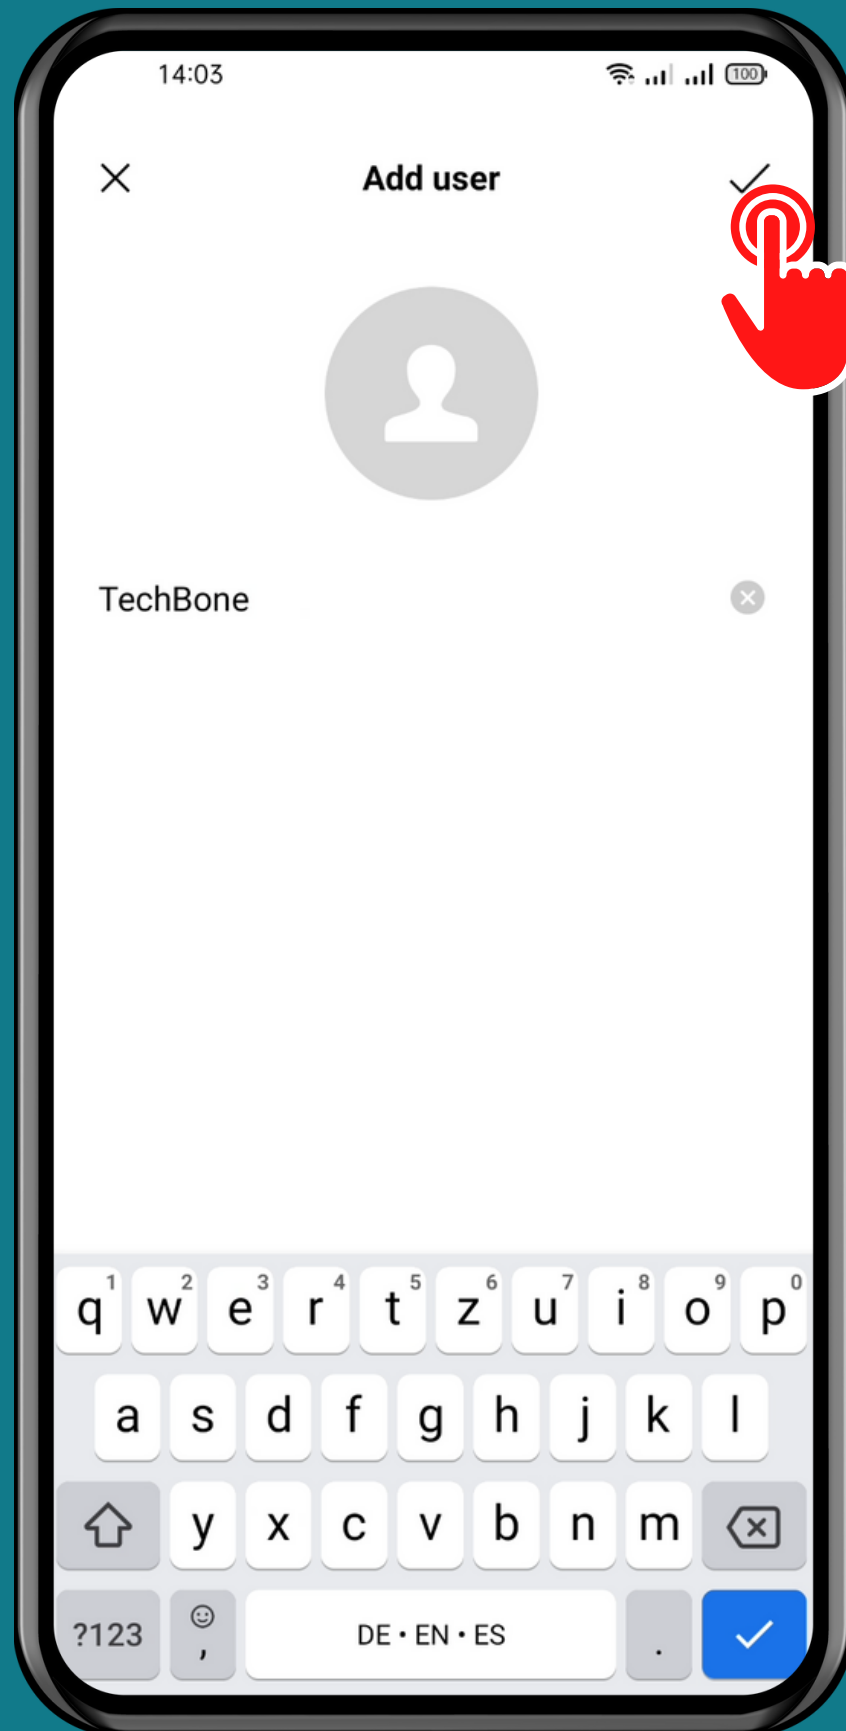

REALME

Android 11 - realme UI 2

HOW TO ADD NEW USER

Tap on
Settings

Tap on
Users & accounts

Tap on Multiple users

Tap on
Add

Tap on
Add to confirm

Enter a **Name** and
tap on **Save**

Done!