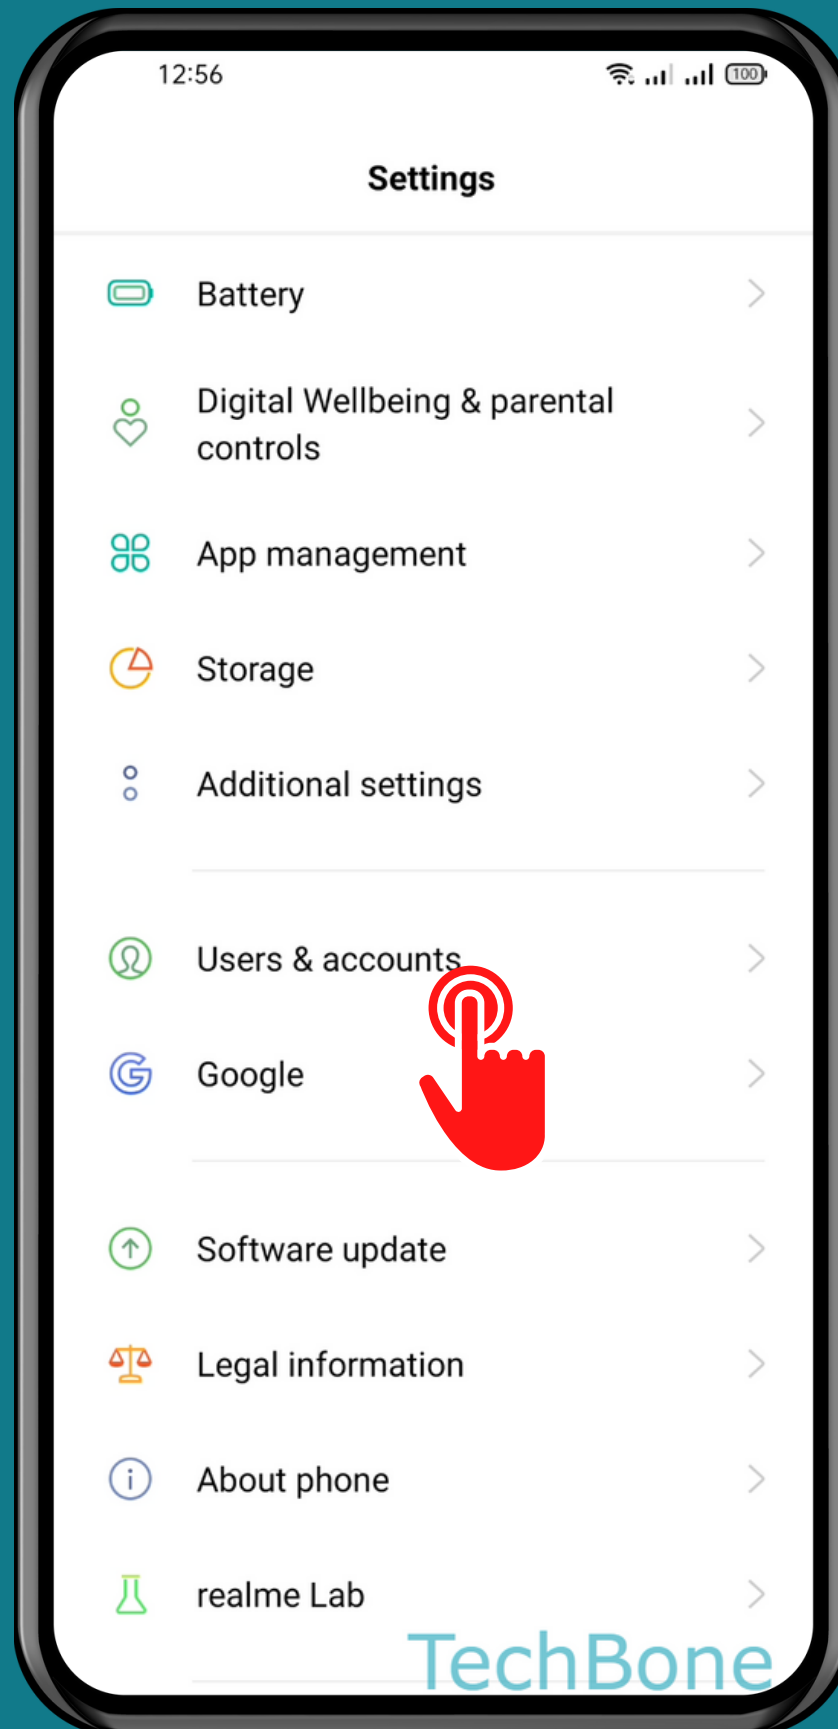

REALME

Android 11 - realme UI 2

HOW TO ADD NEW USER

Tap on
Settings

Tap on
Users & accounts

Tap on Multiple users

Tap on
Add

Tap on
Add to confirm

Enter a **Name** and
tap on **Save**

Done!