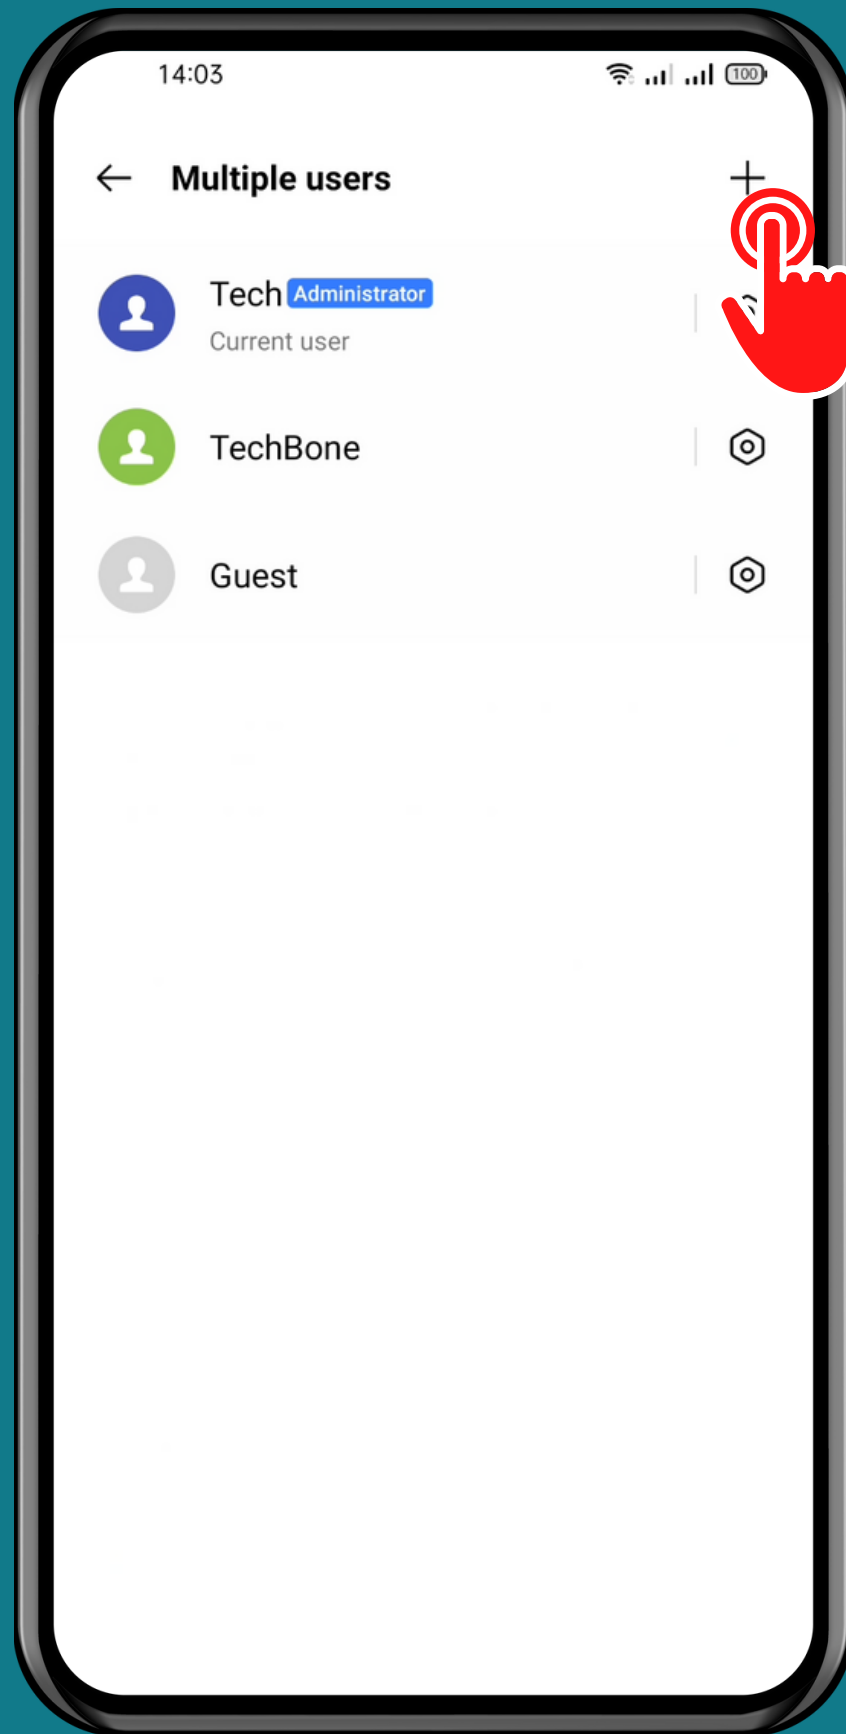

REALME

Android 11 - realme UI 2

HOW TO ADD NEW USER

Tap on
Settings

Tap on
Users & accounts

Tap on Multiple users

Tap on
Add

Tap on
Add to confirm

Enter a **Name** and
tap on **Save**

Done!