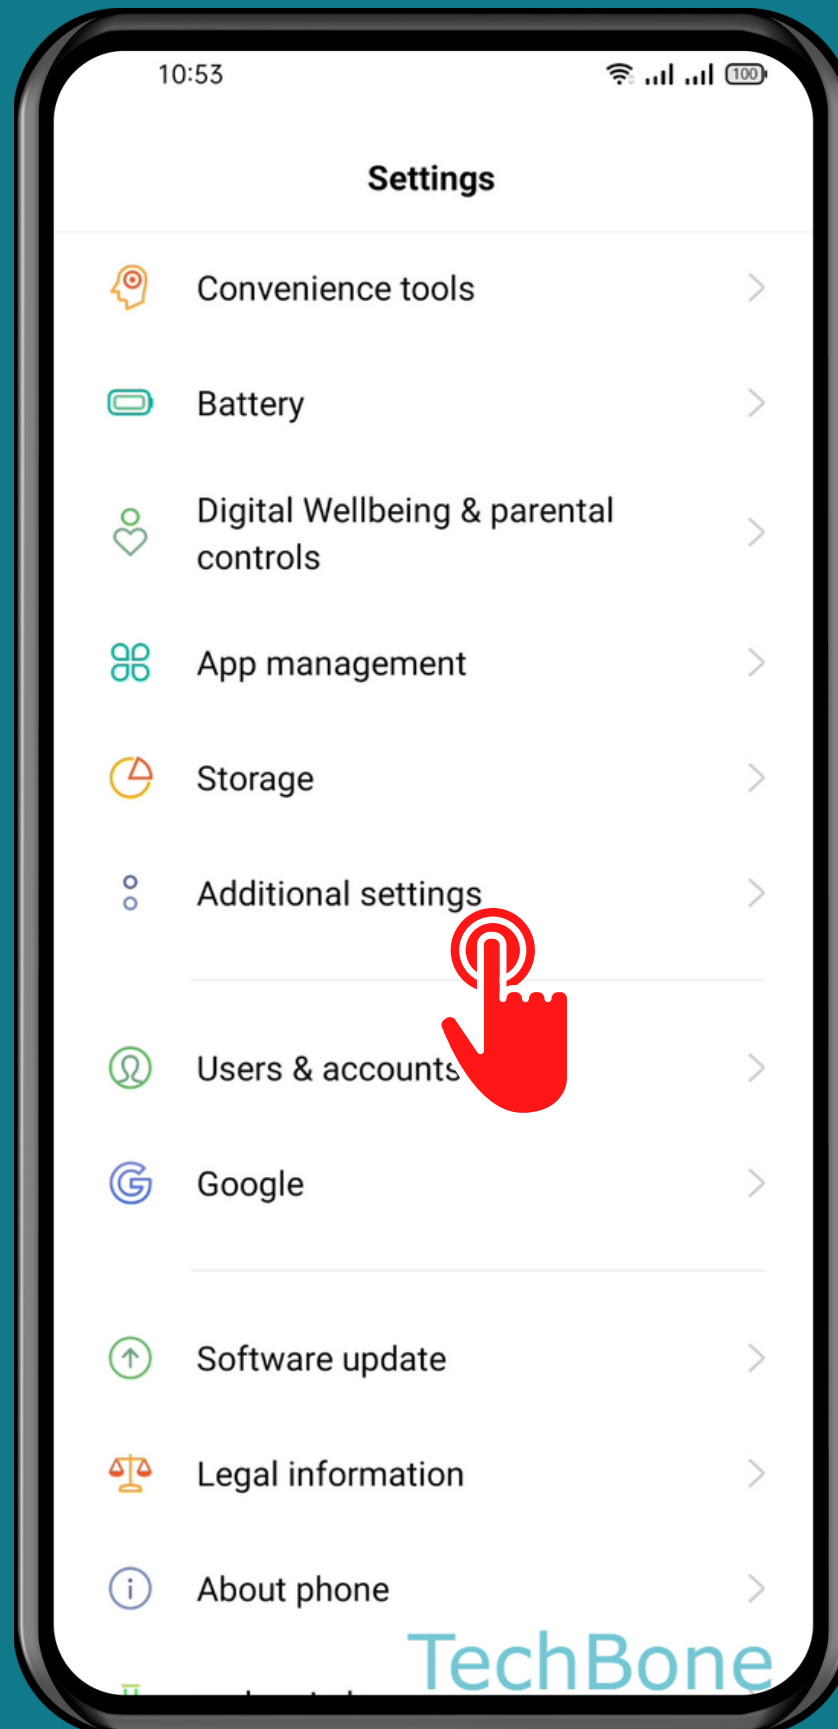

REALME

Android 11 - realme UI 2

HOW TO ADJUST AUDIO BALANCE

Tap on
Settings

Tap on Additional settings

Tap on Accessibility

Adjust the Audio balance

Done!