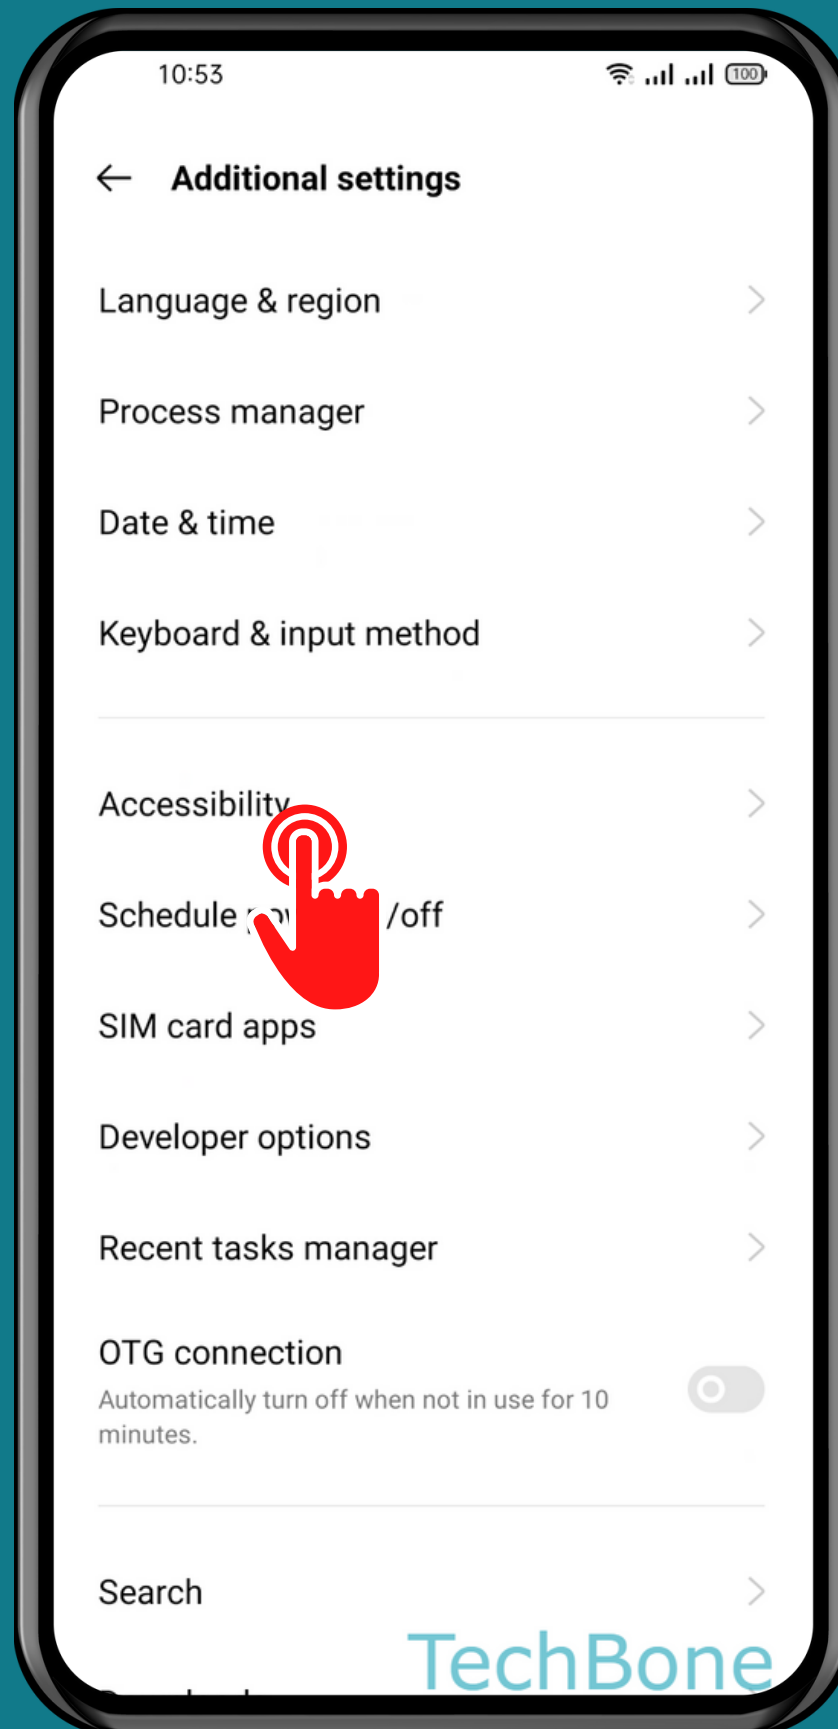

REALME

Android 11 - realme UI 2

HOW TO ADJUST AUDIO BALANCE

Tap on
Settings

Tap on Additional settings

Tap on Accessibility

Adjust the Audio balance

Done!