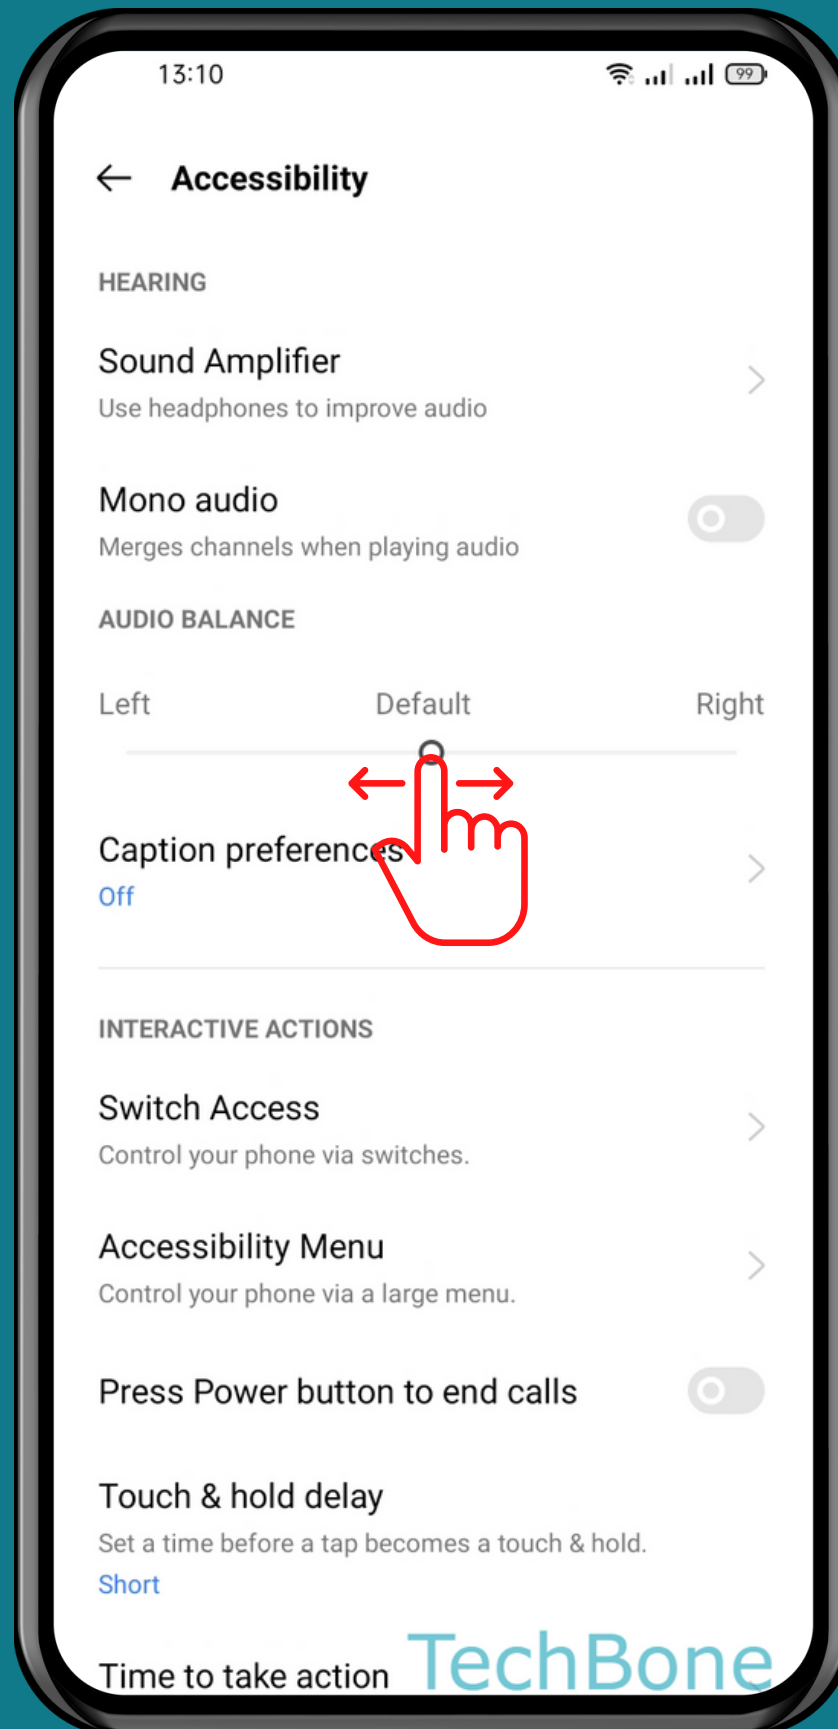

REALME

Android 11 - realme UI 2

HOW TO ADJUST AUDIO BALANCE

Tap on
Settings

Tap on Additional settings

Tap on Accessibility

Adjust the Audio balance

Done!