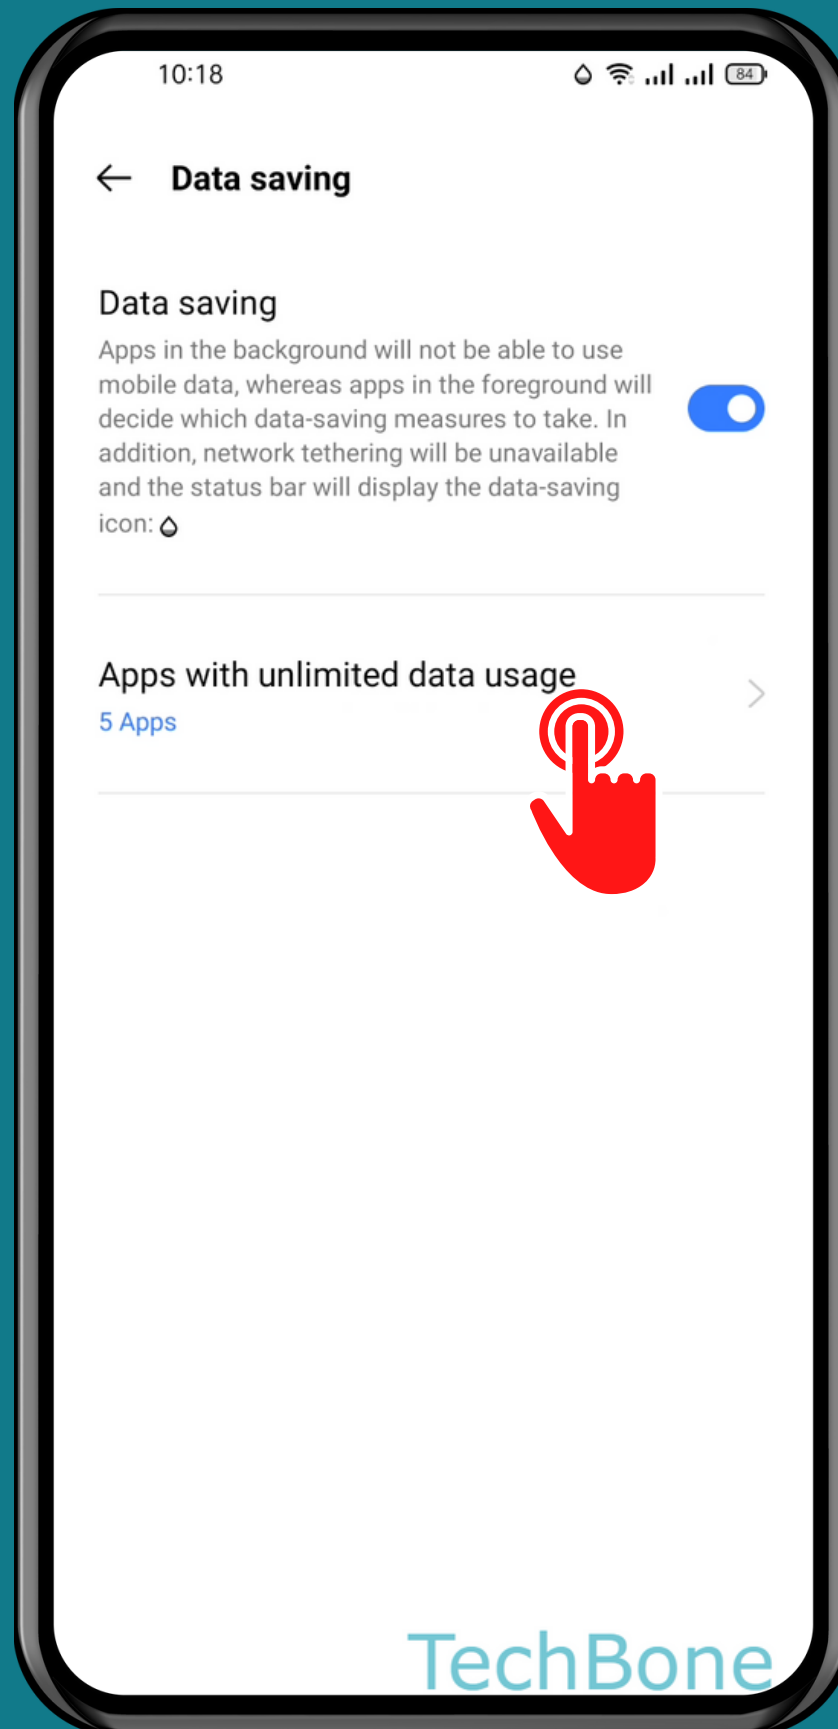

REALME

Android 11 - realme UI 2

HOW TO SET APPS WITH UNLIMITED DATA USAGE (DATA SAVING)

Tap on
Settings

Tap on
SIM card &
mobile data

Tap on Data usage

Tap on Data saving

Tap on