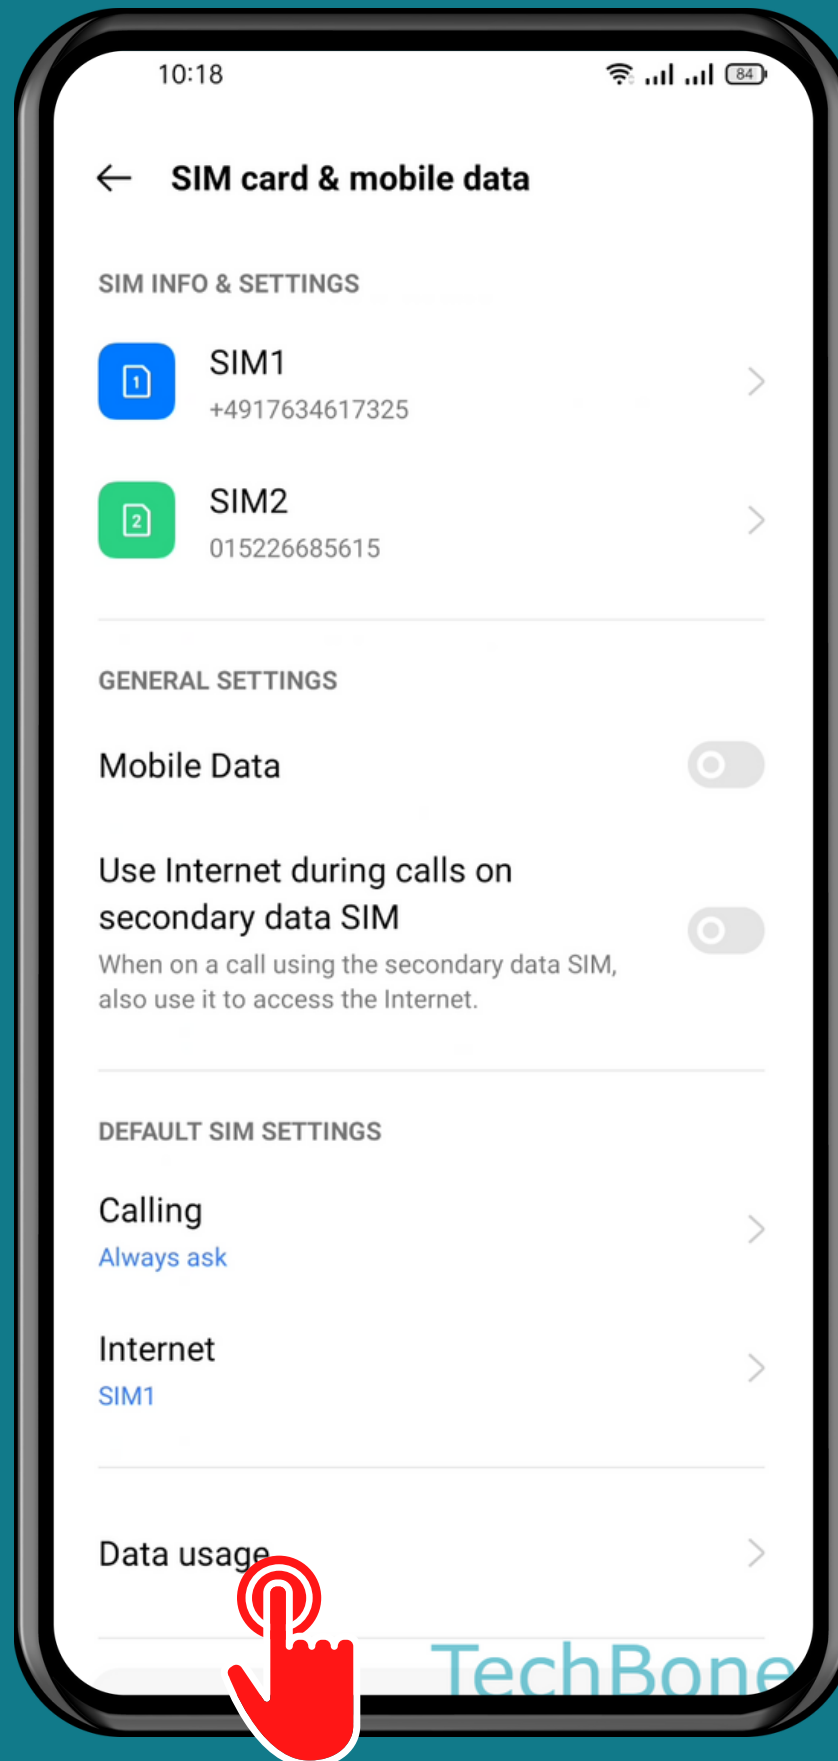

REALME

Android 11 - realme UI 2

HOW TO SET APPS WITH UNLIMITED DATA USAGE (DATA SAVING)

Tap on
Settings

Tap on
SIM card &
mobile data

Tap on Data usage

Tap on Data saving

Tap on

Apps with unlimited data usage

Turn On/Off an App

Done!