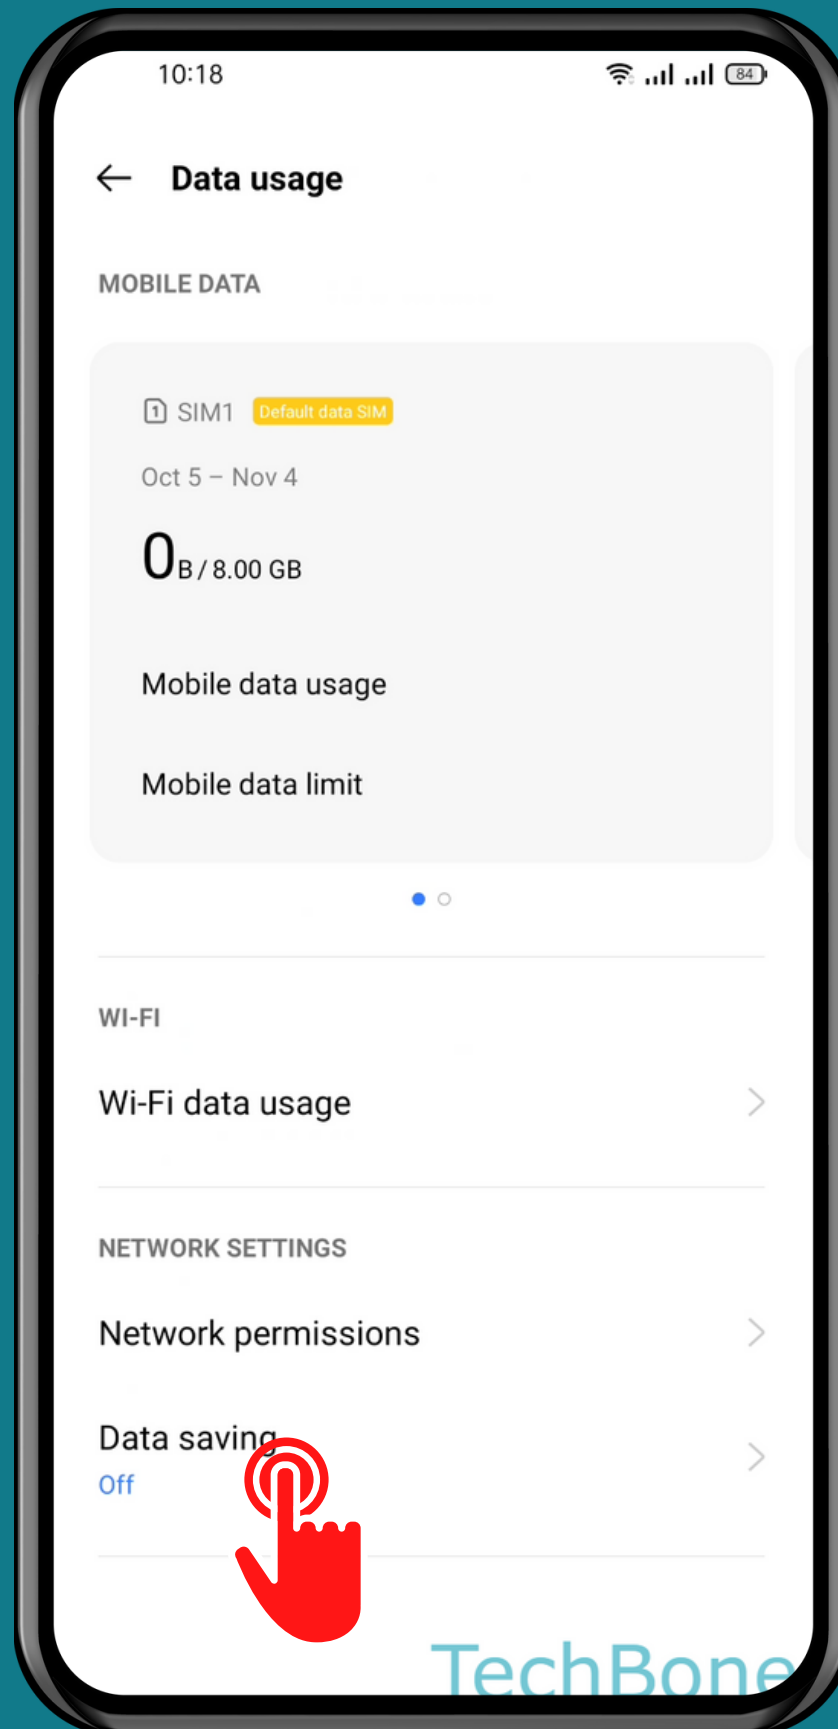

REALME

Android 11 - realme UI 2

HOW TO SET APPS WITH UNLIMITED DATA USAGE (DATA SAVING)

Tap on
Settings

Tap on
SIM card &
mobile data

Tap on Data usage

Tap on Data saving

Tap on

Apps with unlimited data usage

Turn On/Off an App

Done!