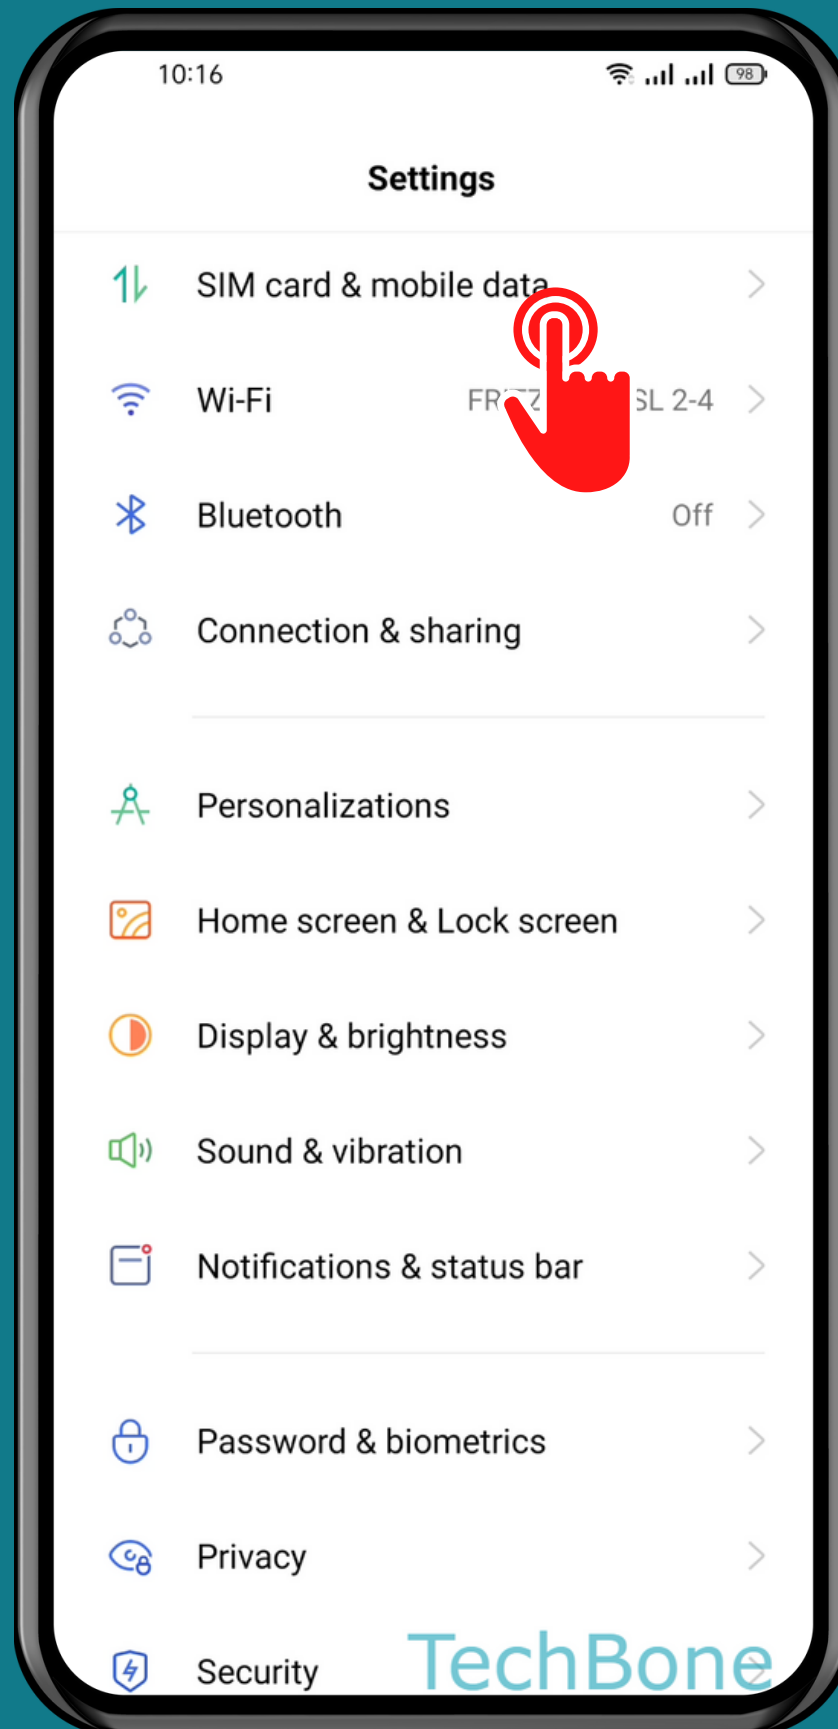

REALME

Android 11 - realme UI 2

HOW TO SET APPS WITH UNLIMITED DATA USAGE (DATA SAVING)

Tap on
Settings

Tap on
SIM card &
mobile data

Tap on Data usage

Tap on Data saving

Tap on

Apps with unlimited data usage

Turn On/Off an App

Done!