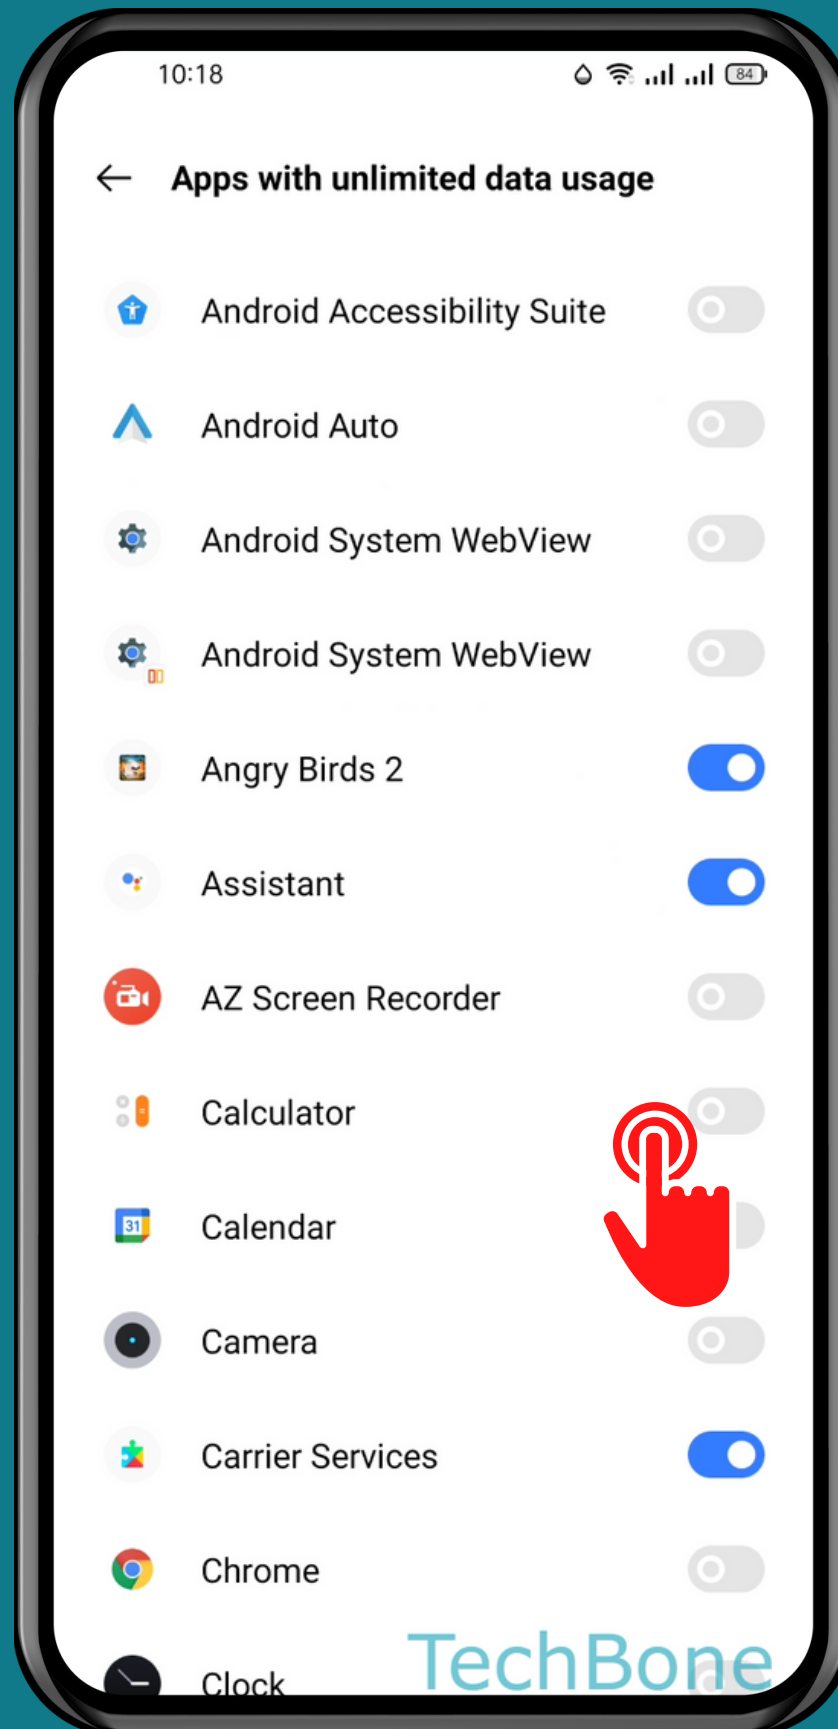

REALME

Android 11 - realme UI 2

HOW TO SET APPS WITH UNLIMITED DATA USAGE (DATA SAVING)

Tap on
Settings

Tap on
SIM card &
mobile data

Tap on Data usage

Tap on Data saving

Tap on

Apps with unlimited data usage

Turn On/Off an App

Done!