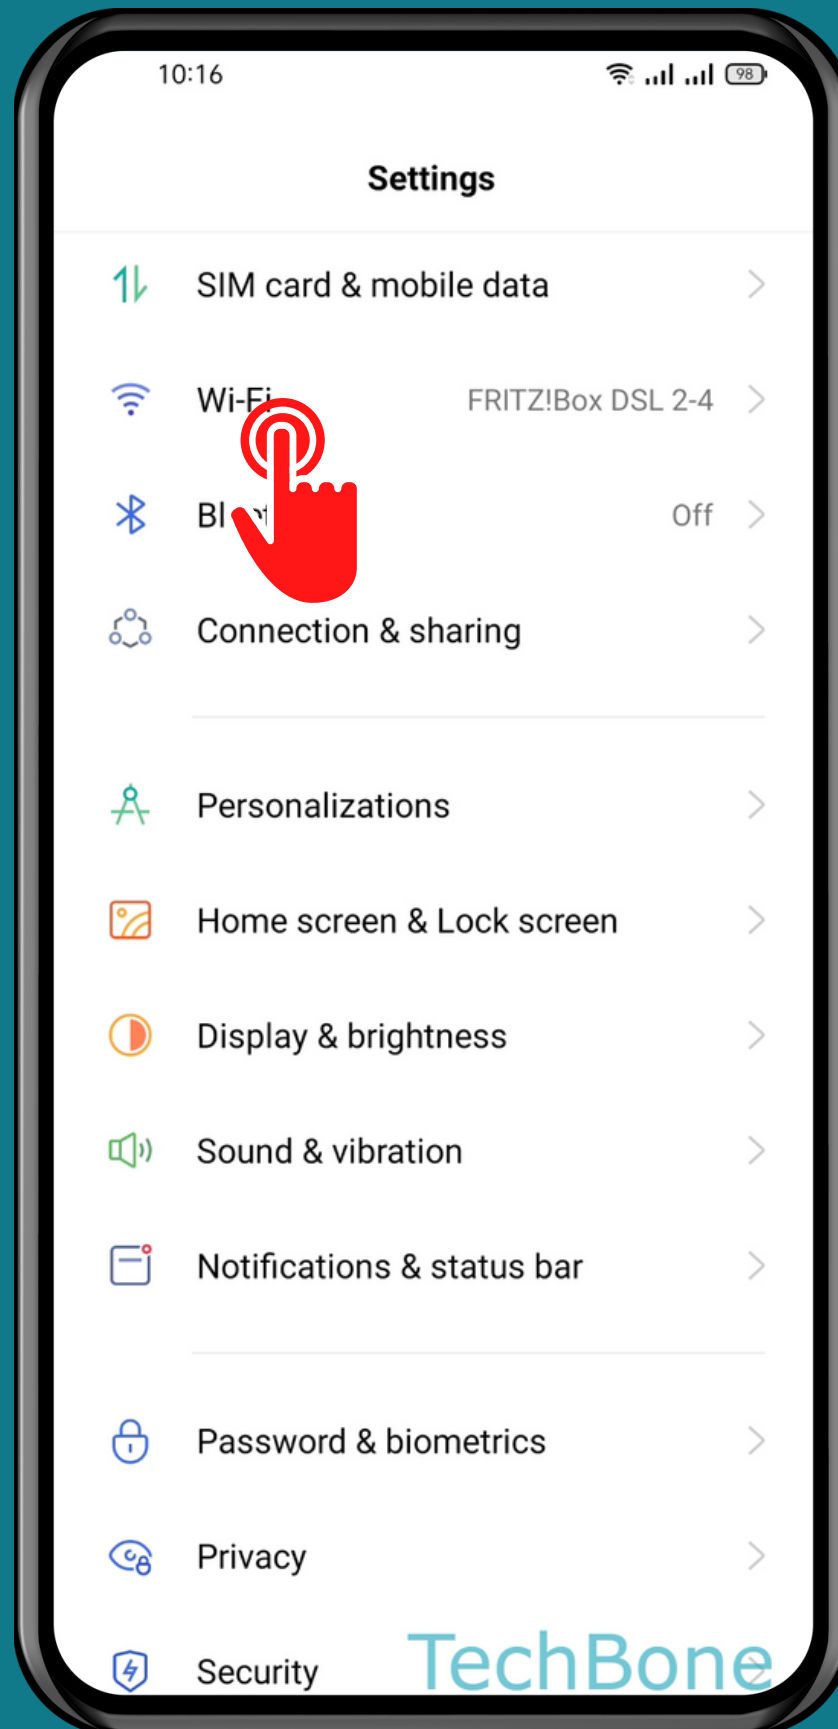

REALME

Android 11 - realme UI 2

HOW TO AUTO CONNECT TO THE BEST WI-FI NETWORK

Tap on
Settings

Tap on
Wi-Fi

Tap on Advanced settings

Tap on Wi-Fi Assistant

Turn On/Off Auto connect to the best Wi-Fi