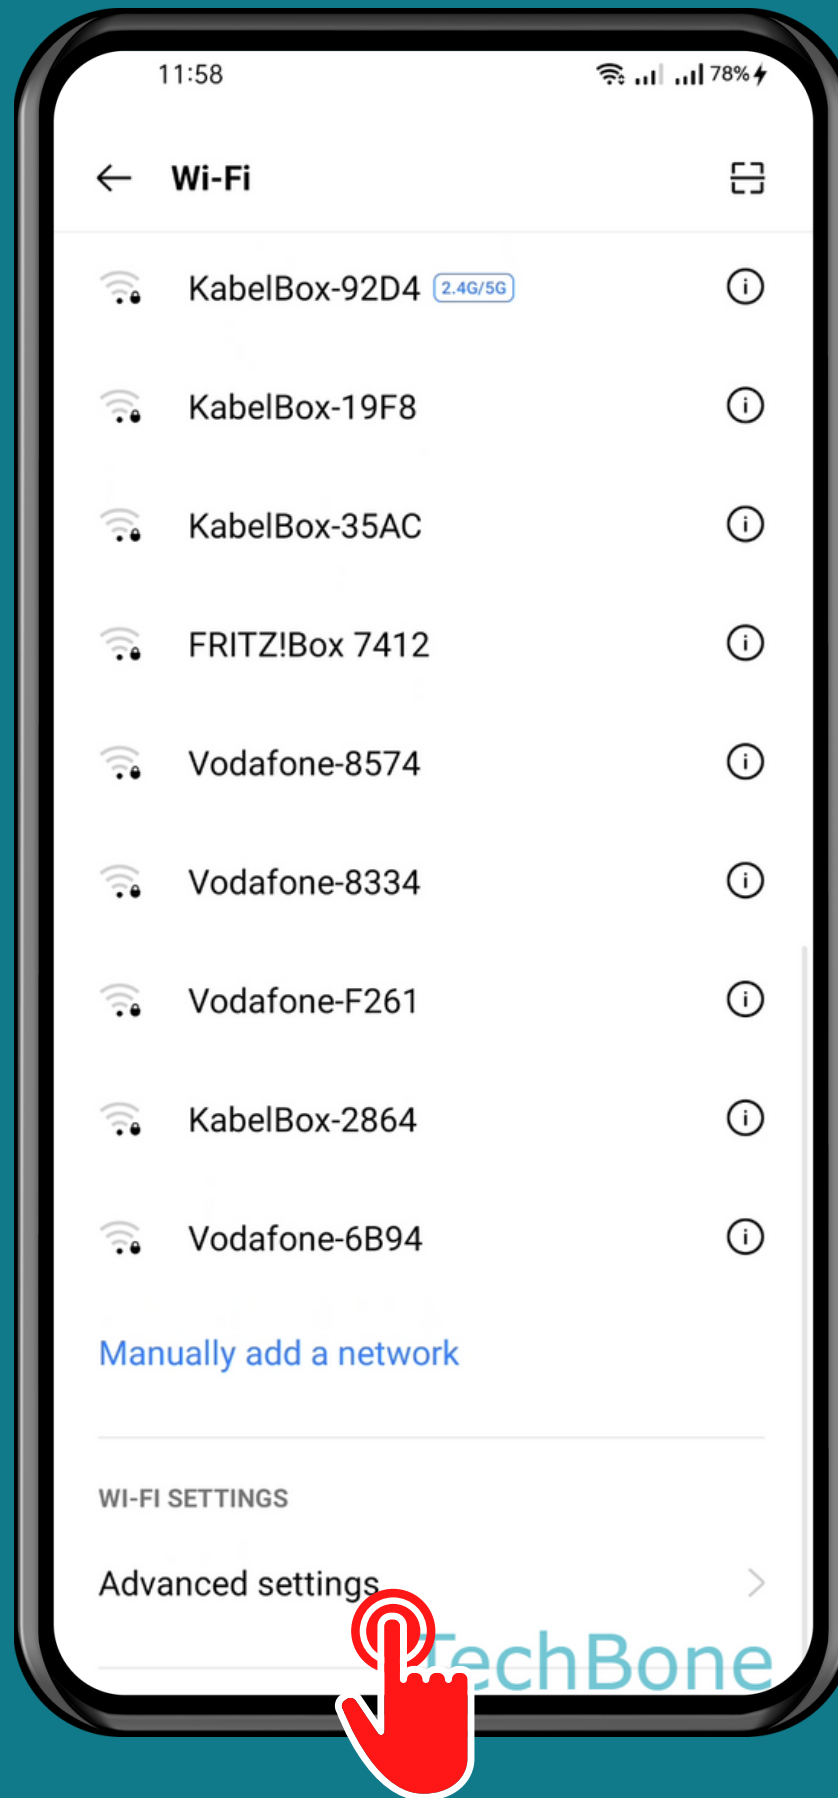

REALME

Android 11 - realme UI 2

HOW TO AUTO CONNECT TO THE BEST WI-FI NETWORK

Tap on
Settings

Tap on
Wi-Fi

Tap on Advanced settings

Tap on Wi-Fi Assistant

Turn On/Off Auto connect to the best Wi-Fi