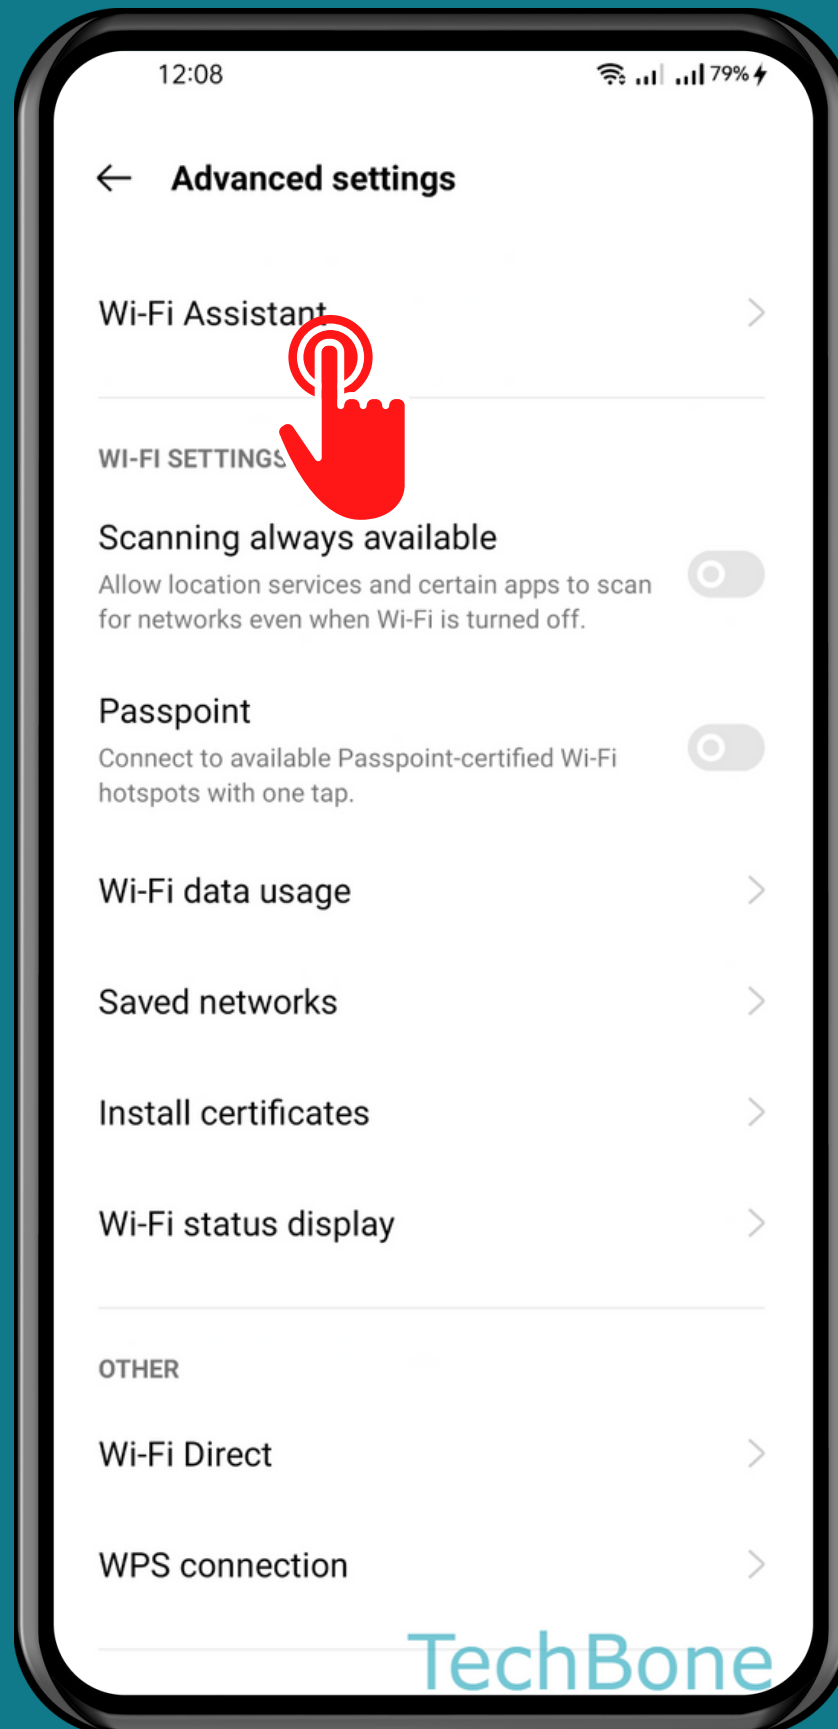

REALME

Android 11 - realme UI 2

HOW TO AUTO CONNECT TO THE BEST WI-FI NETWORK

Tap on
Settings

Tap on
Wi-Fi

Tap on Advanced settings

Tap on Wi-Fi Assistant

Turn On/Off Auto connect to the best Wi-Fi