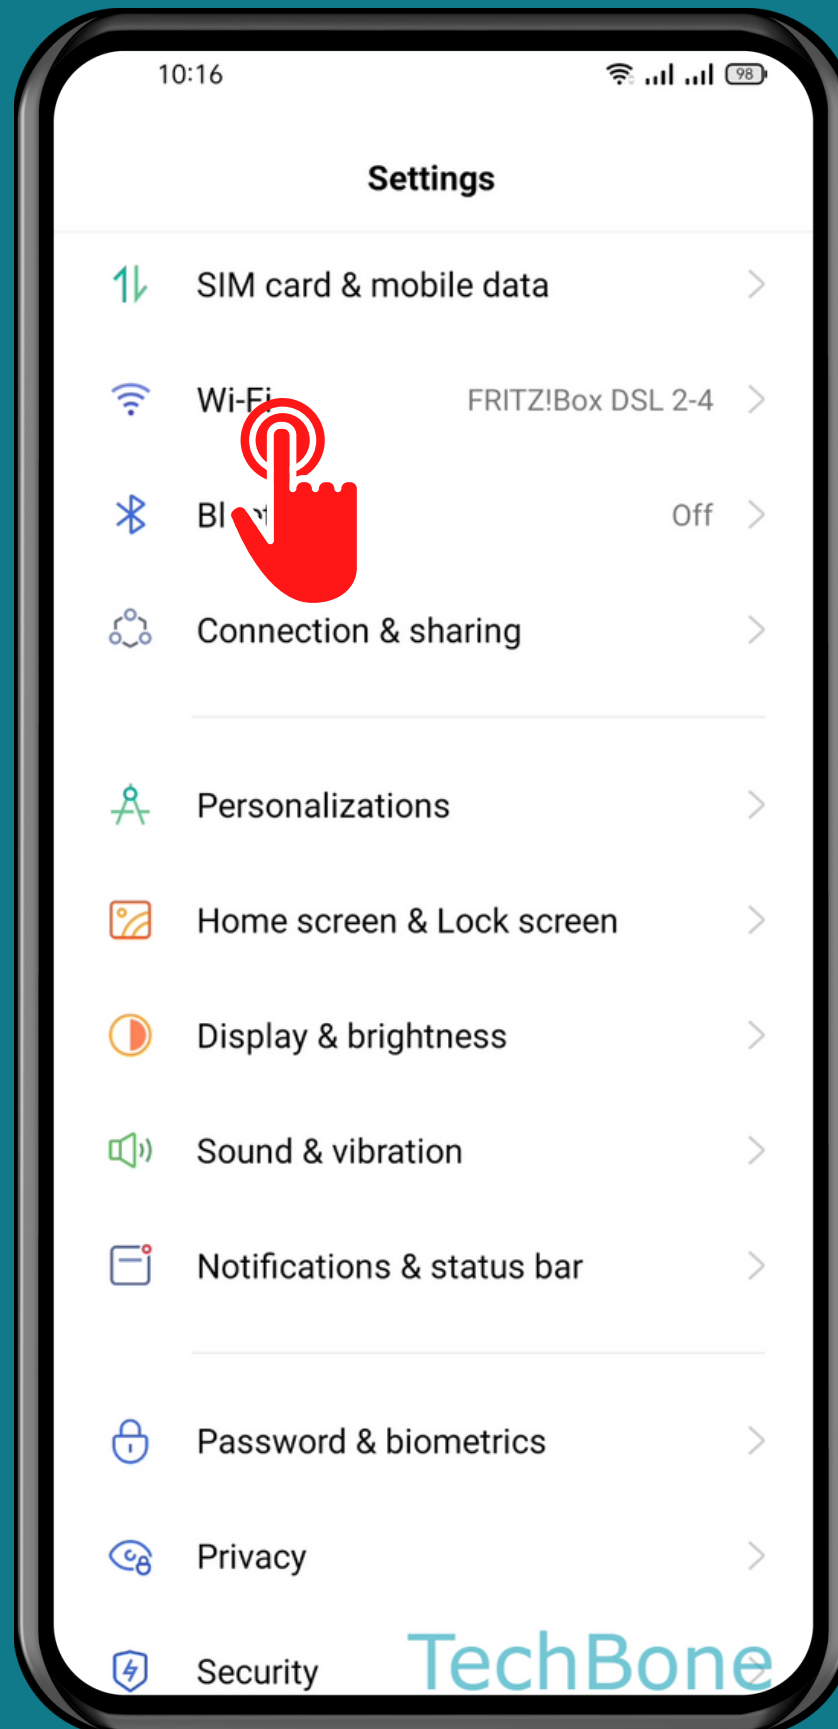

REALME

Android 11 - realme UI 2

HOW TO AUTO RECONNECT TO A WI-FI NETWORK

Tap on
Settings

Tap on
Wi-Fi

Open the Menu

Turn On/Off Automatically reconnect

Done!