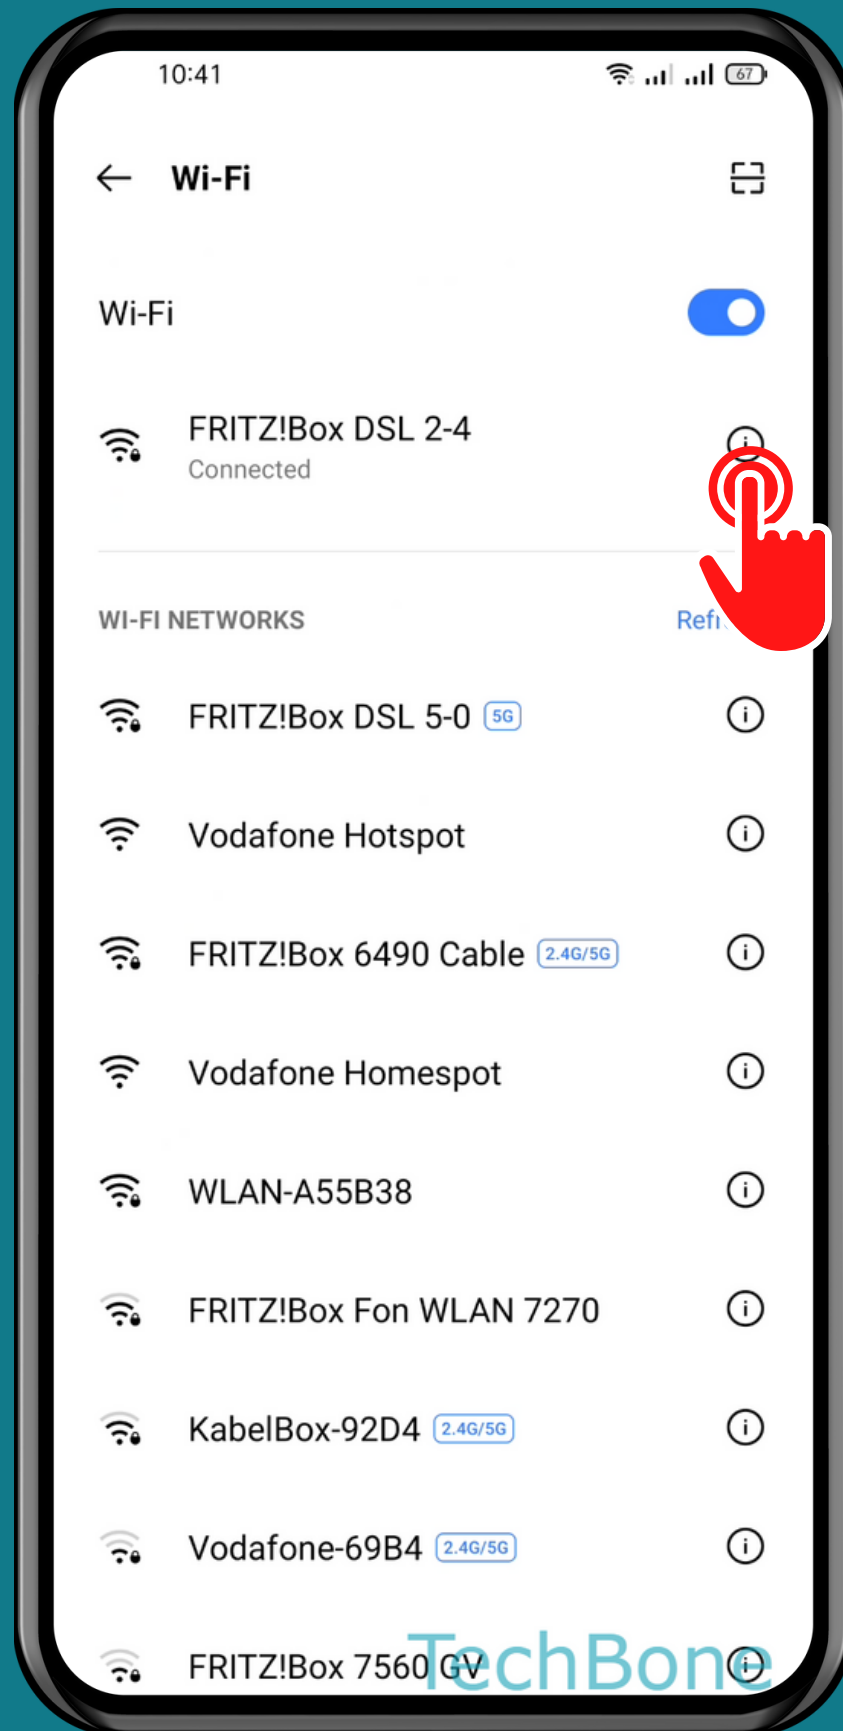

REALME

Android 11 - realme UI 2

HOW TO AUTO RECONNECT TO A WI-FI NETWORK

Tap on
Settings

Tap on
Wi-Fi

Open the Menu

Turn On/Off Automatically reconnect

Done!