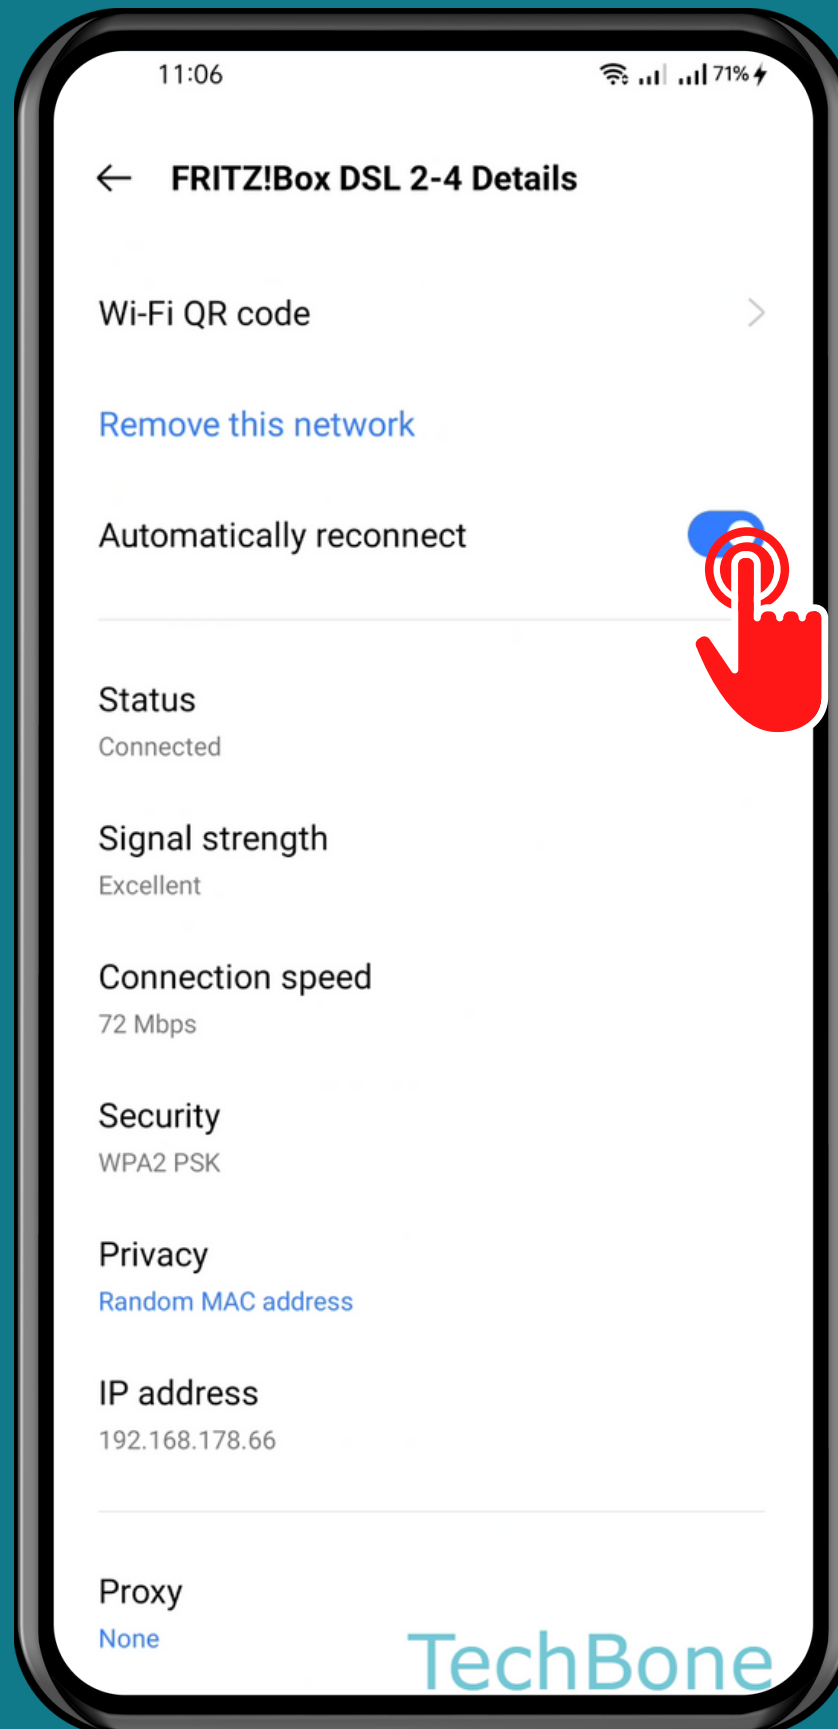

REALME

Android 11 - realme UI 2

HOW TO AUTO RECONNECT TO A WI-FI NETWORK

Tap on
Settings

Tap on
Wi-Fi

Open the Menu

Turn On/Off Automatically reconnect

Done!