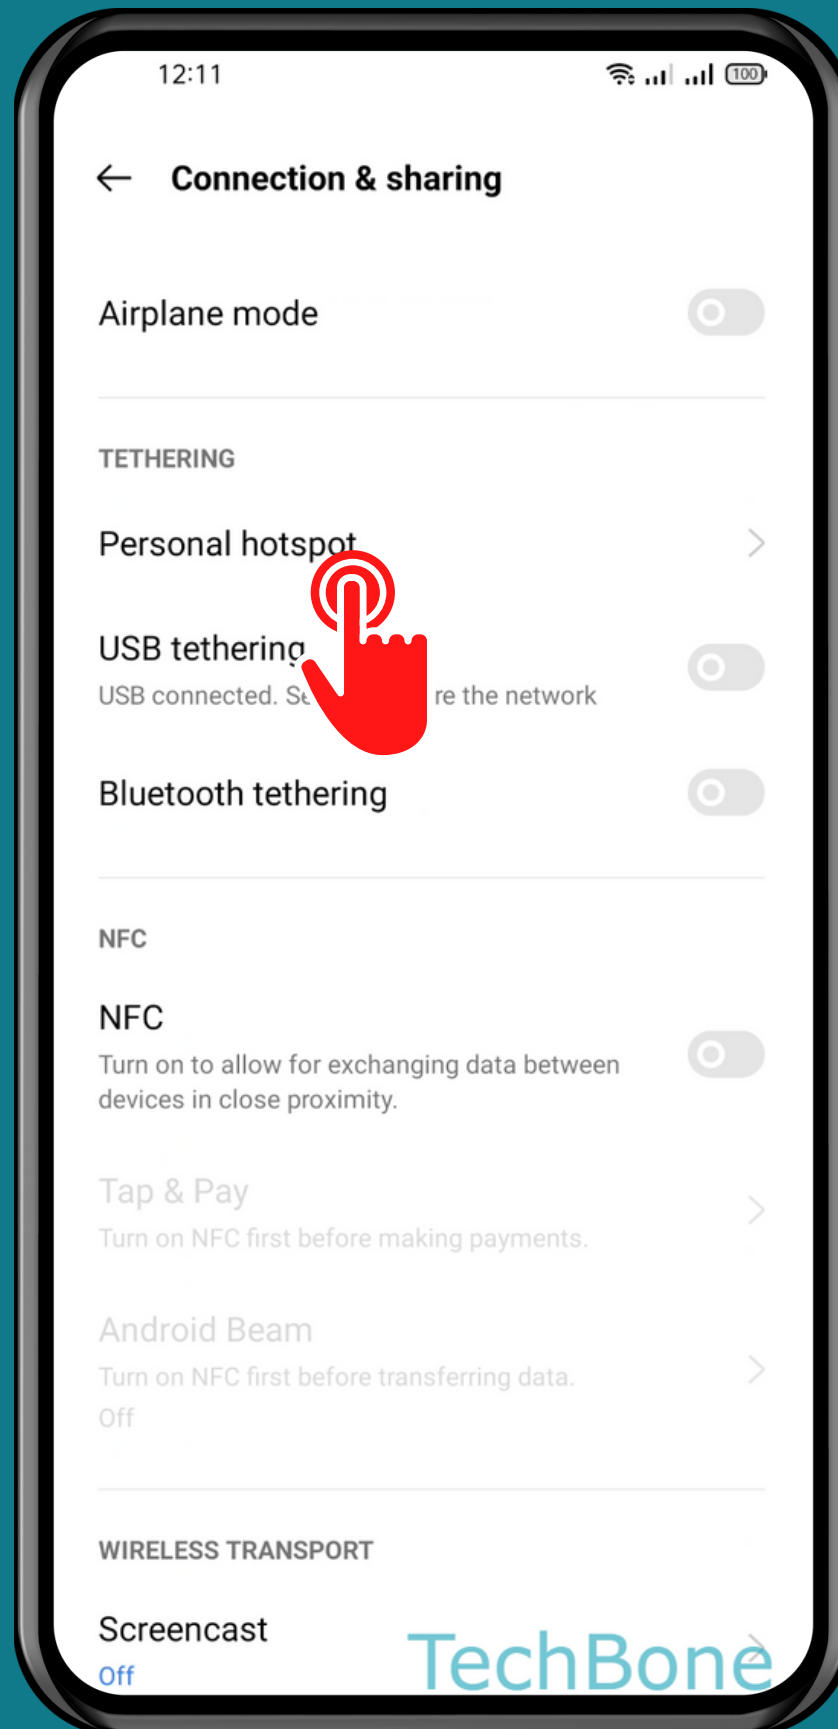

REALME

Android 11 - realme UI 2

# HOW TO TURN OFF PERSONAL HOTSPOT AUTOMATICALLY

Tap on  
Settings

# Tap on Connection & sharing

# Tap on Personal hotspot