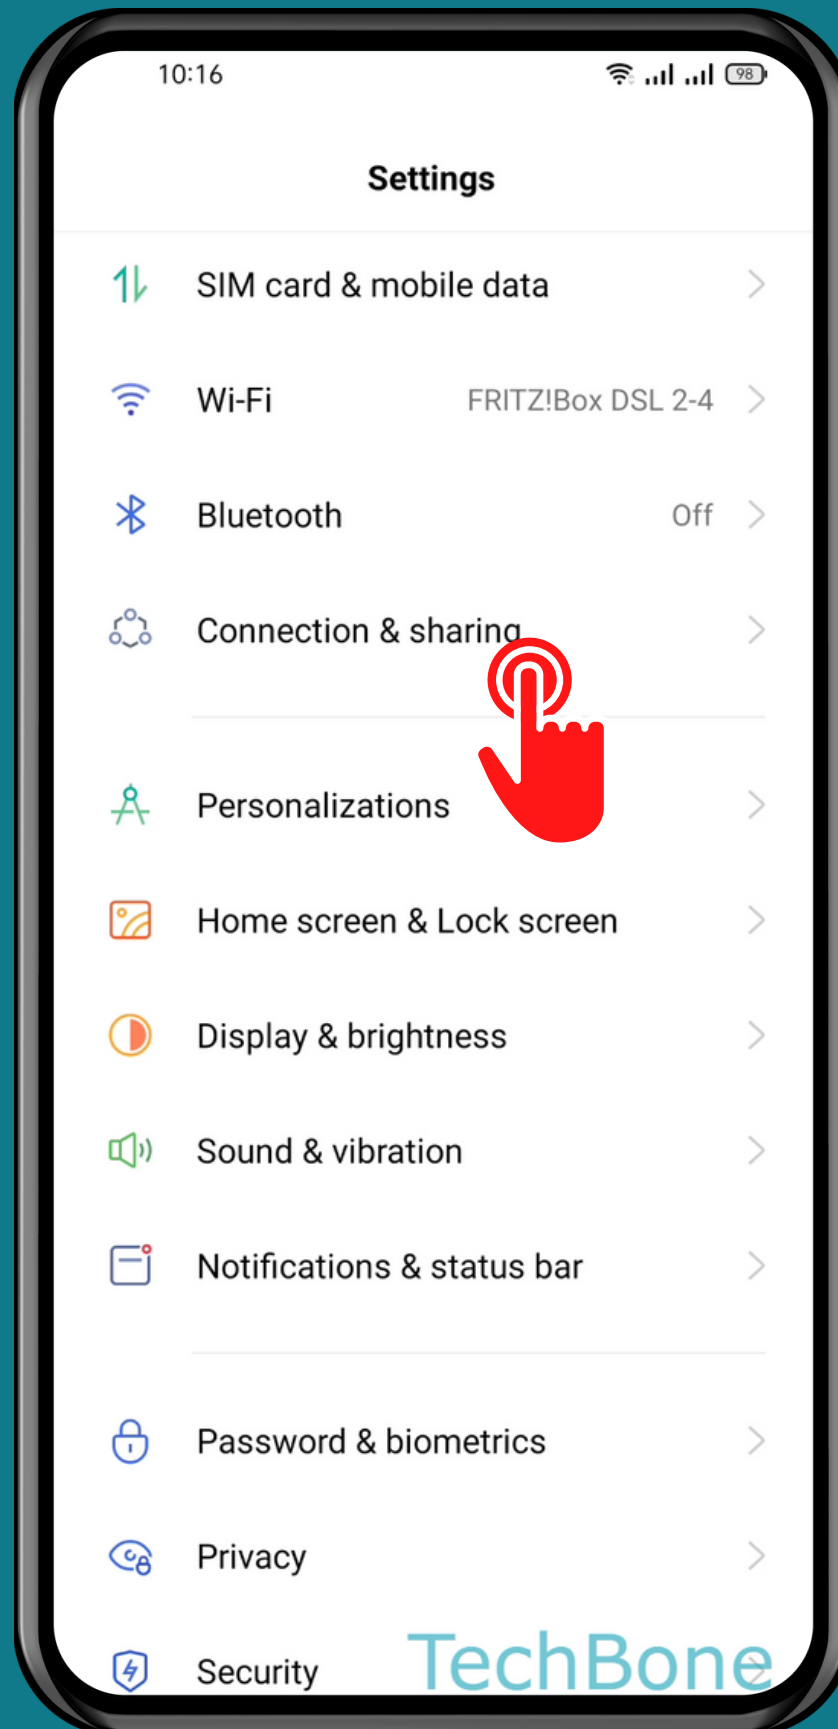

REALME

Android 11 - realme UI 2

# HOW TO TURN OFF PERSONAL HOTSPOT AUTOMATICALLY

Tap on  
Settings

# Tap on Connection & sharing

# Tap on Personal hotspot