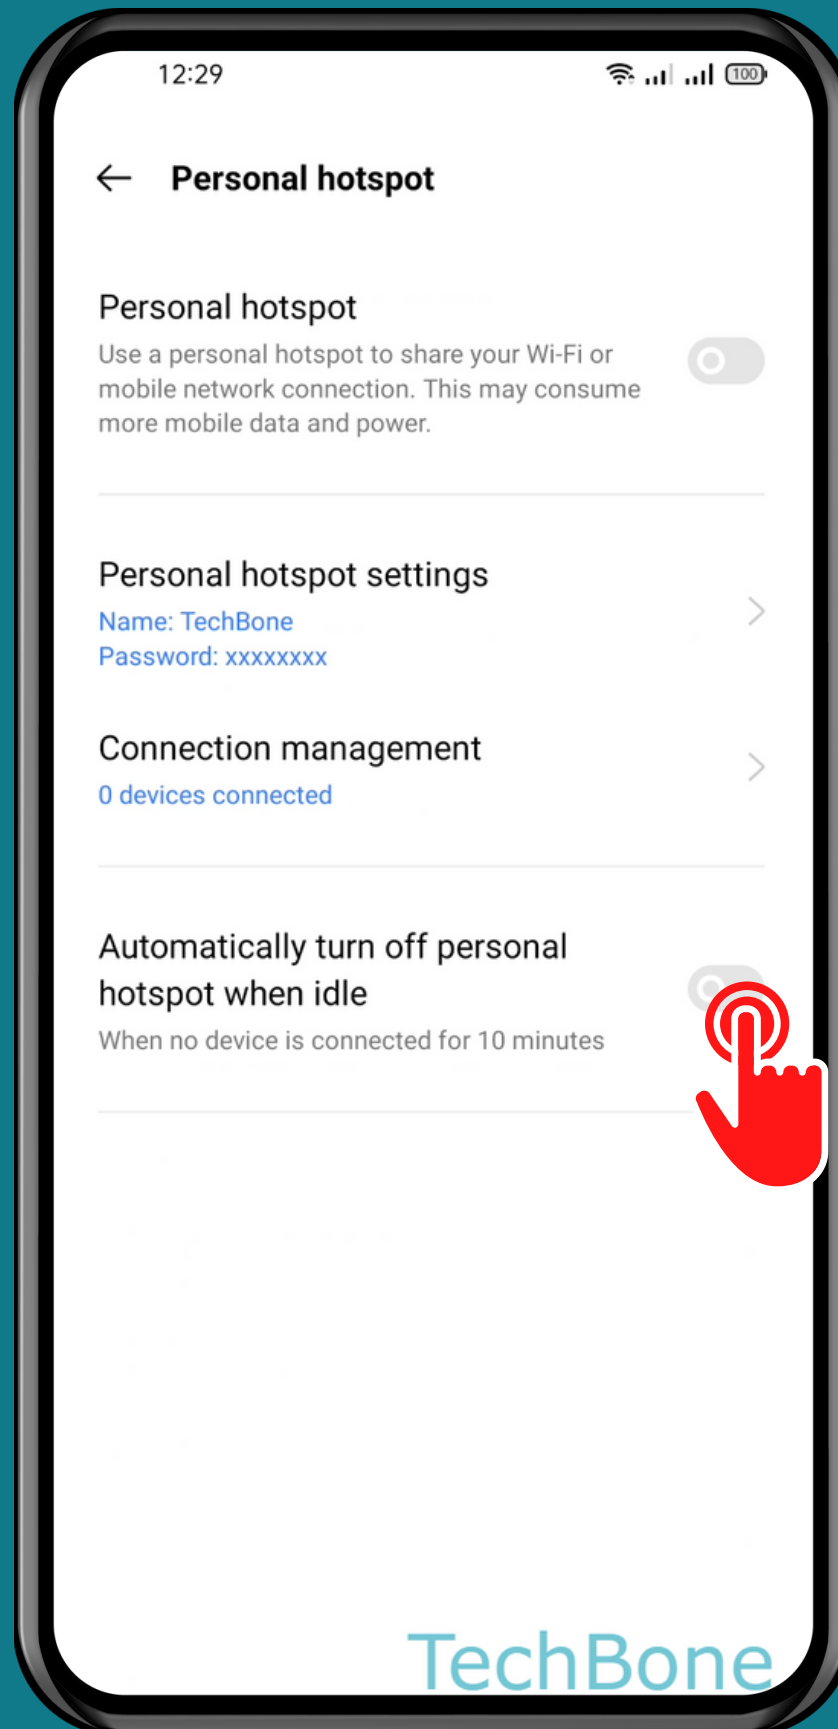

# HOW TO TURN OFF PERSONAL HOTSPOT AUTOMATICALLY

Tap on  
Settings

# Tap on Connection & sharing

# Tap on Personal hotspot