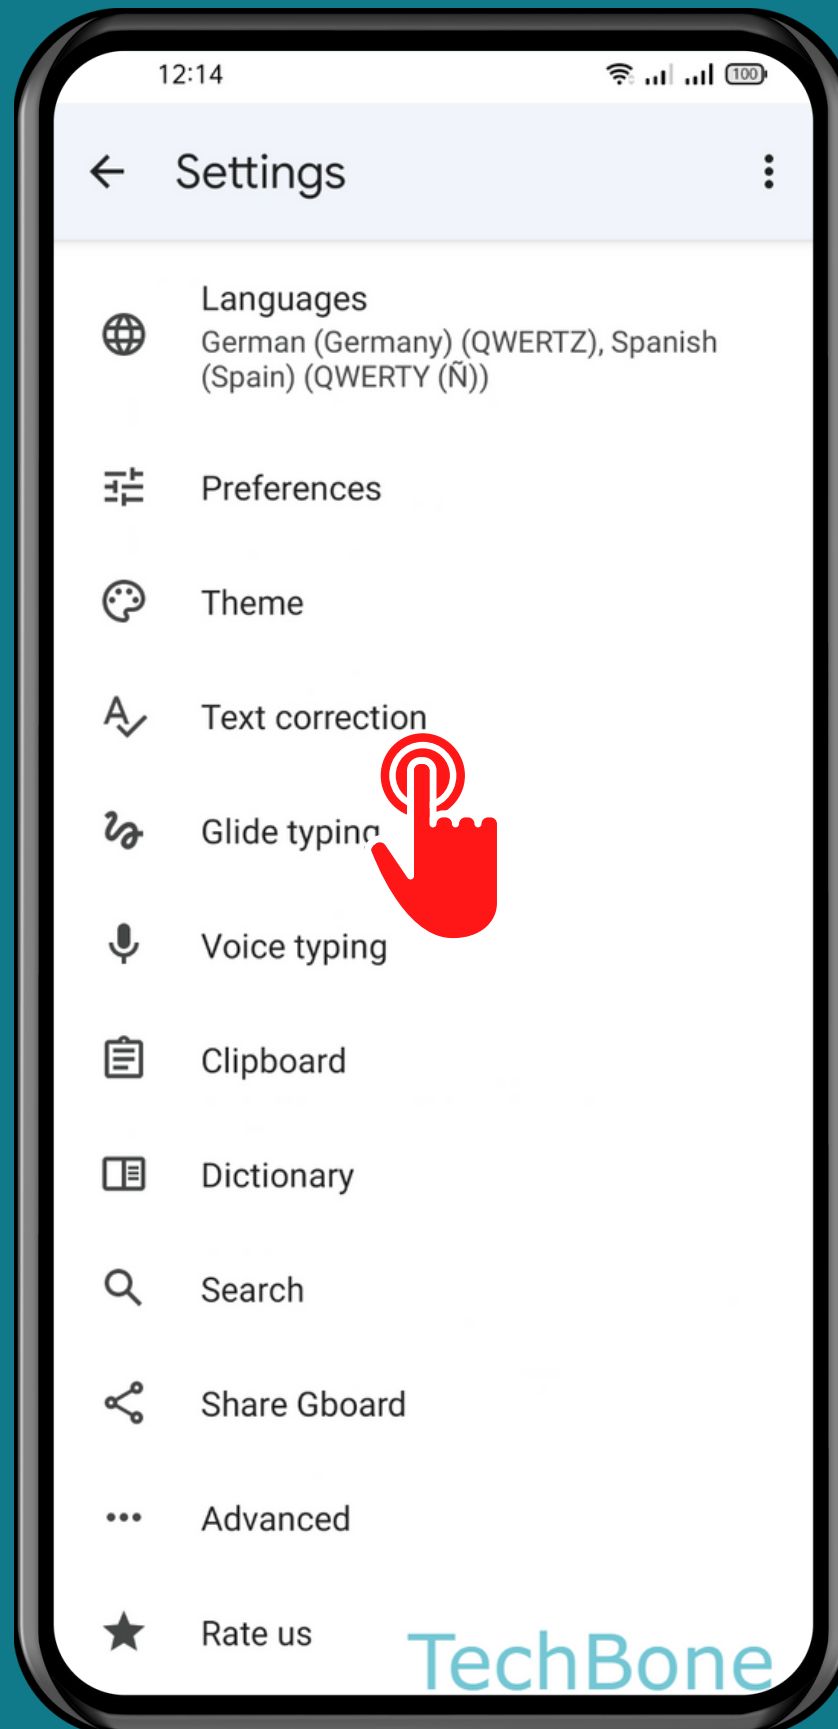

REALME

Android 11 - realme UI 2

HOW TO BLOCK OFFENSIVE WORDS (SUGGESTIONS)

Tap on
Settings

Tap on Additional settings

Tap on Keyboard & input method

Tap on
Gboard

Tap on
Text correction

Turn On/Off

Block offensive words

Done!