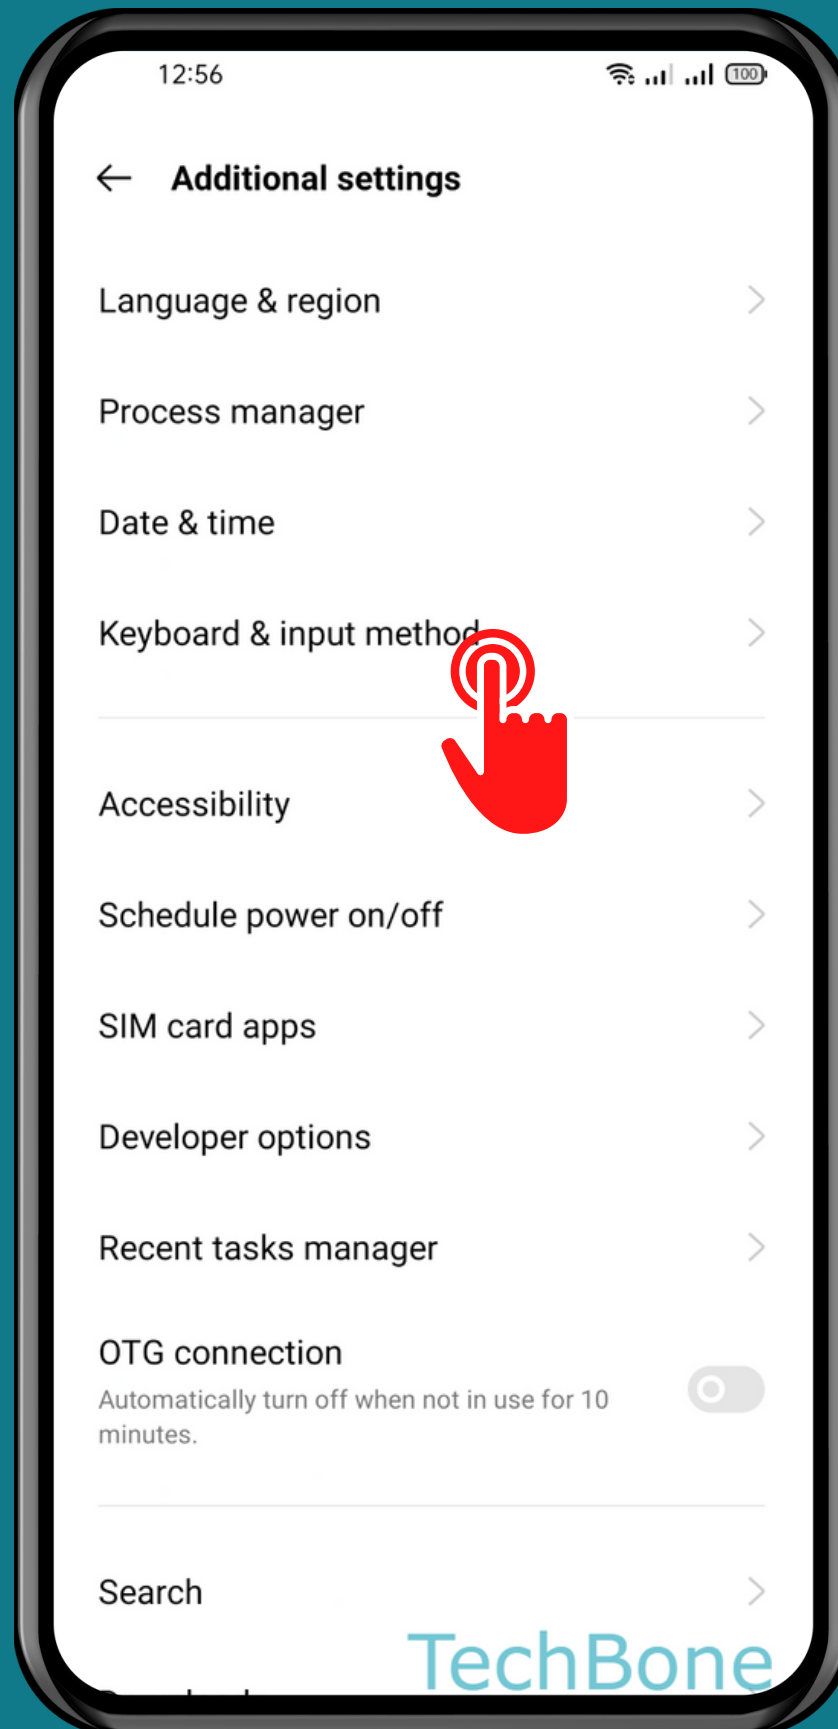

REALME

Android 11 - realme UI 2

HOW TO BLOCK OFFENSIVE WORDS (SUGGESTIONS)

Tap on
Settings

Tap on Additional settings

Tap on Keyboard & input method

Tap on
Gboard

Tap on
Text correction

Turn On/Off

Block offensive words

Done!