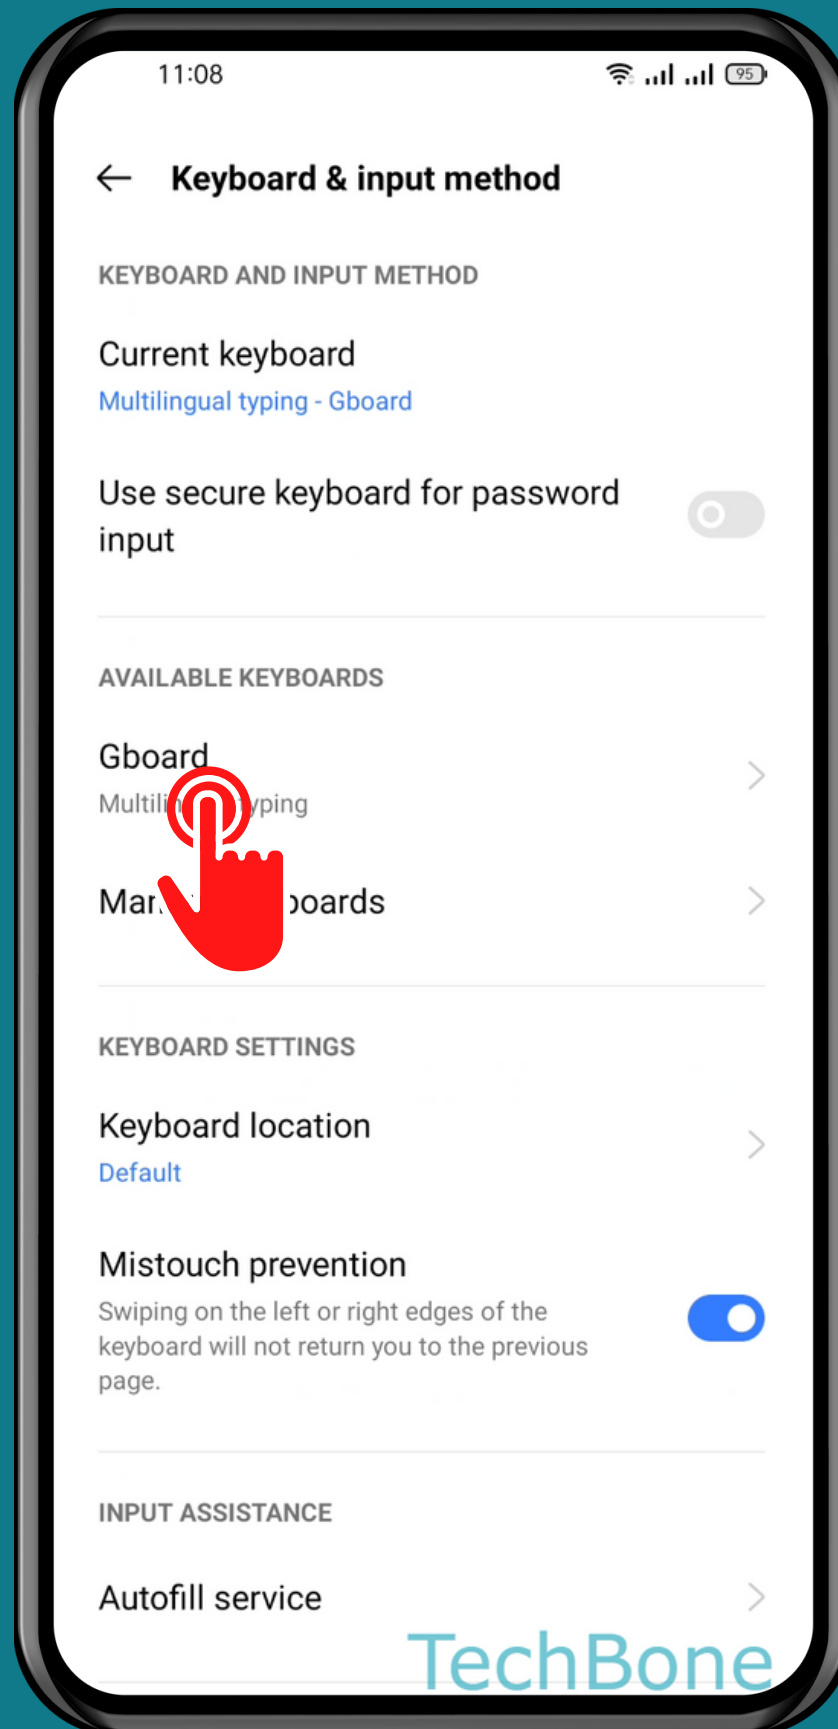

REALME

Android 11 - realme UI 2

HOW TO BLOCK OFFENSIVE WORDS (SUGGESTIONS)

Tap on
Settings

Tap on Additional settings

Tap on Keyboard & input method

Tap on
Gboard

Tap on
Text correction

Turn On/Off

Block offensive words

Done!