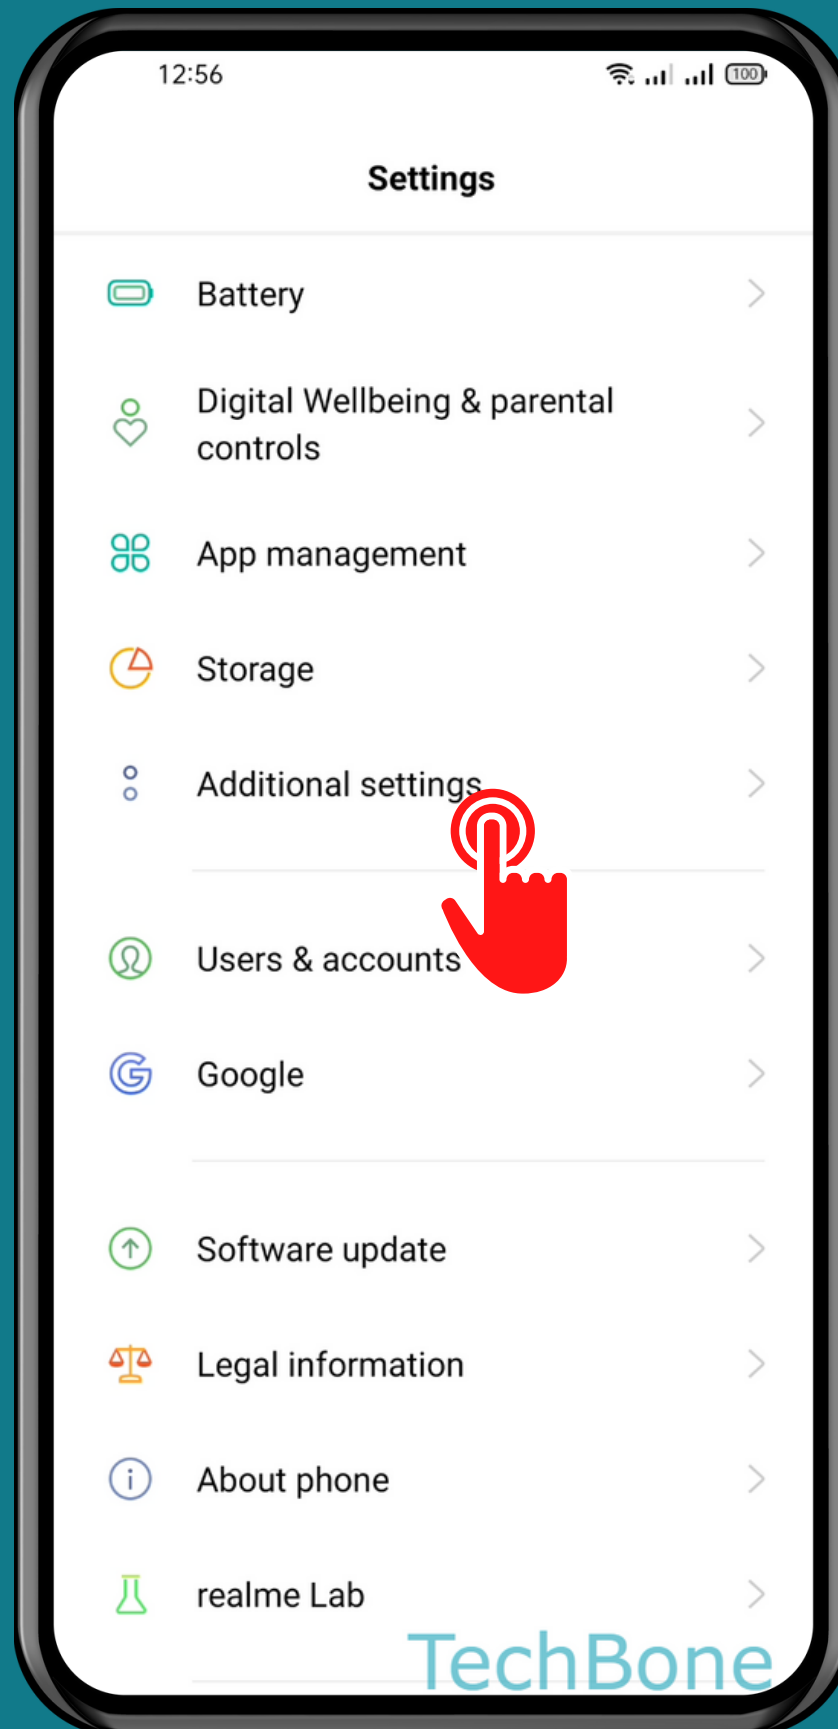

REALME

Android 11 - realme UI 2

HOW TO BLOCK OFFENSIVE WORDS (SUGGESTIONS)

Tap on
Settings

Tap on Additional settings

Tap on Keyboard & input method

Tap on
Gboard

Tap on
Text correction

Turn On/Off

Block offensive words

Done!