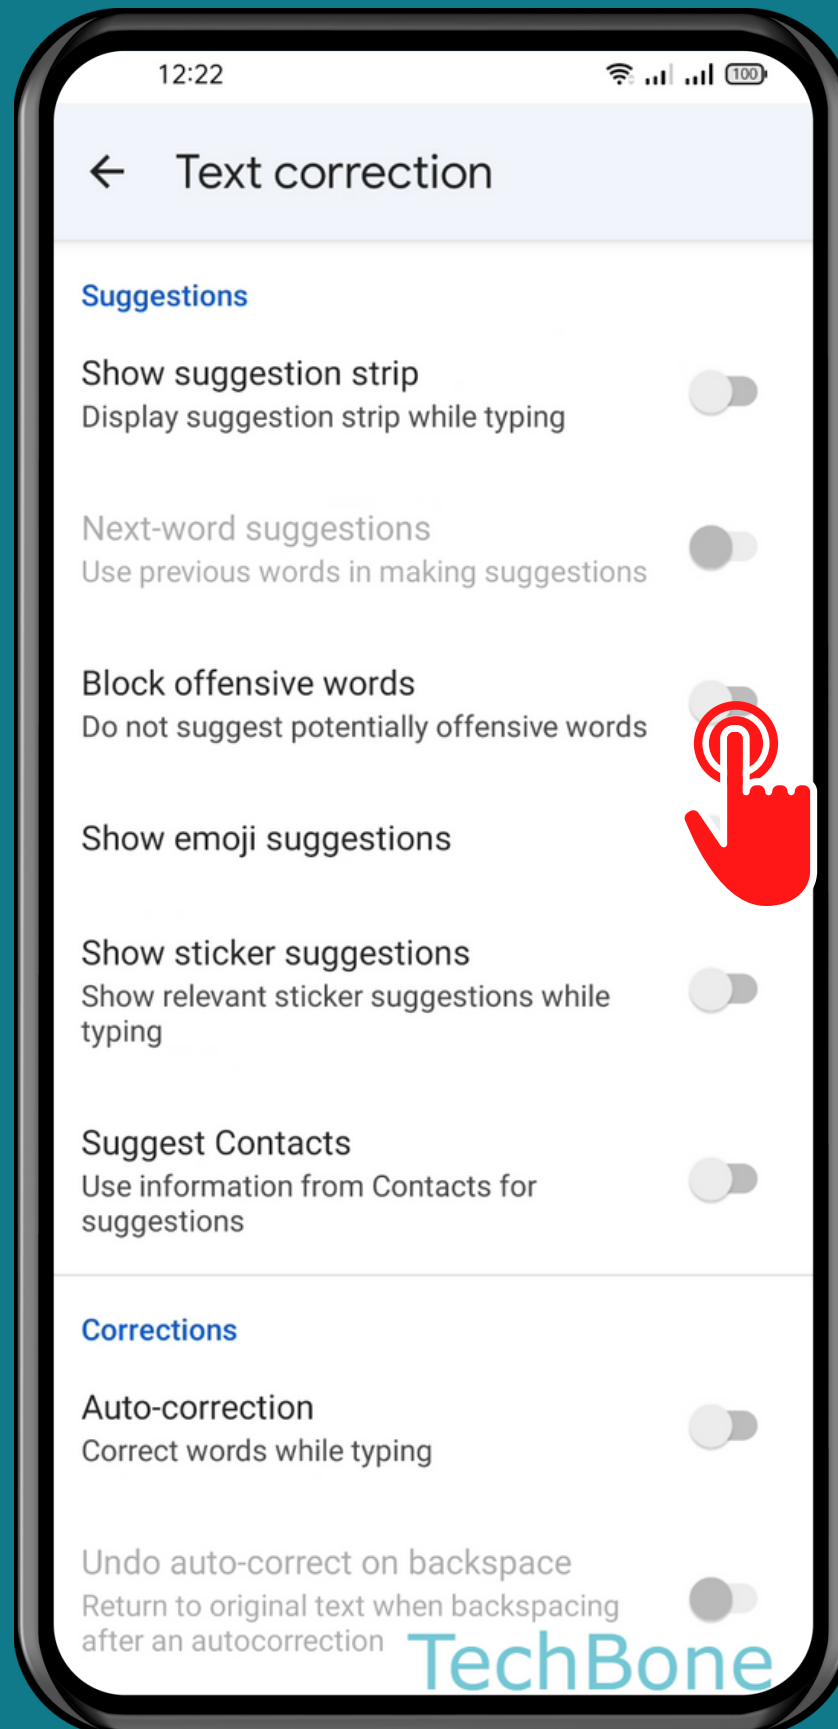

REALME

Android 11 - realme UI 2

HOW TO BLOCK OFFENSIVE WORDS (SUGGESTIONS)

Tap on
Settings

Tap on Additional settings

Tap on Keyboard & input method

Tap on
Gboard

Tap on
Text correction

Turn On/Off

Block offensive words

Done!