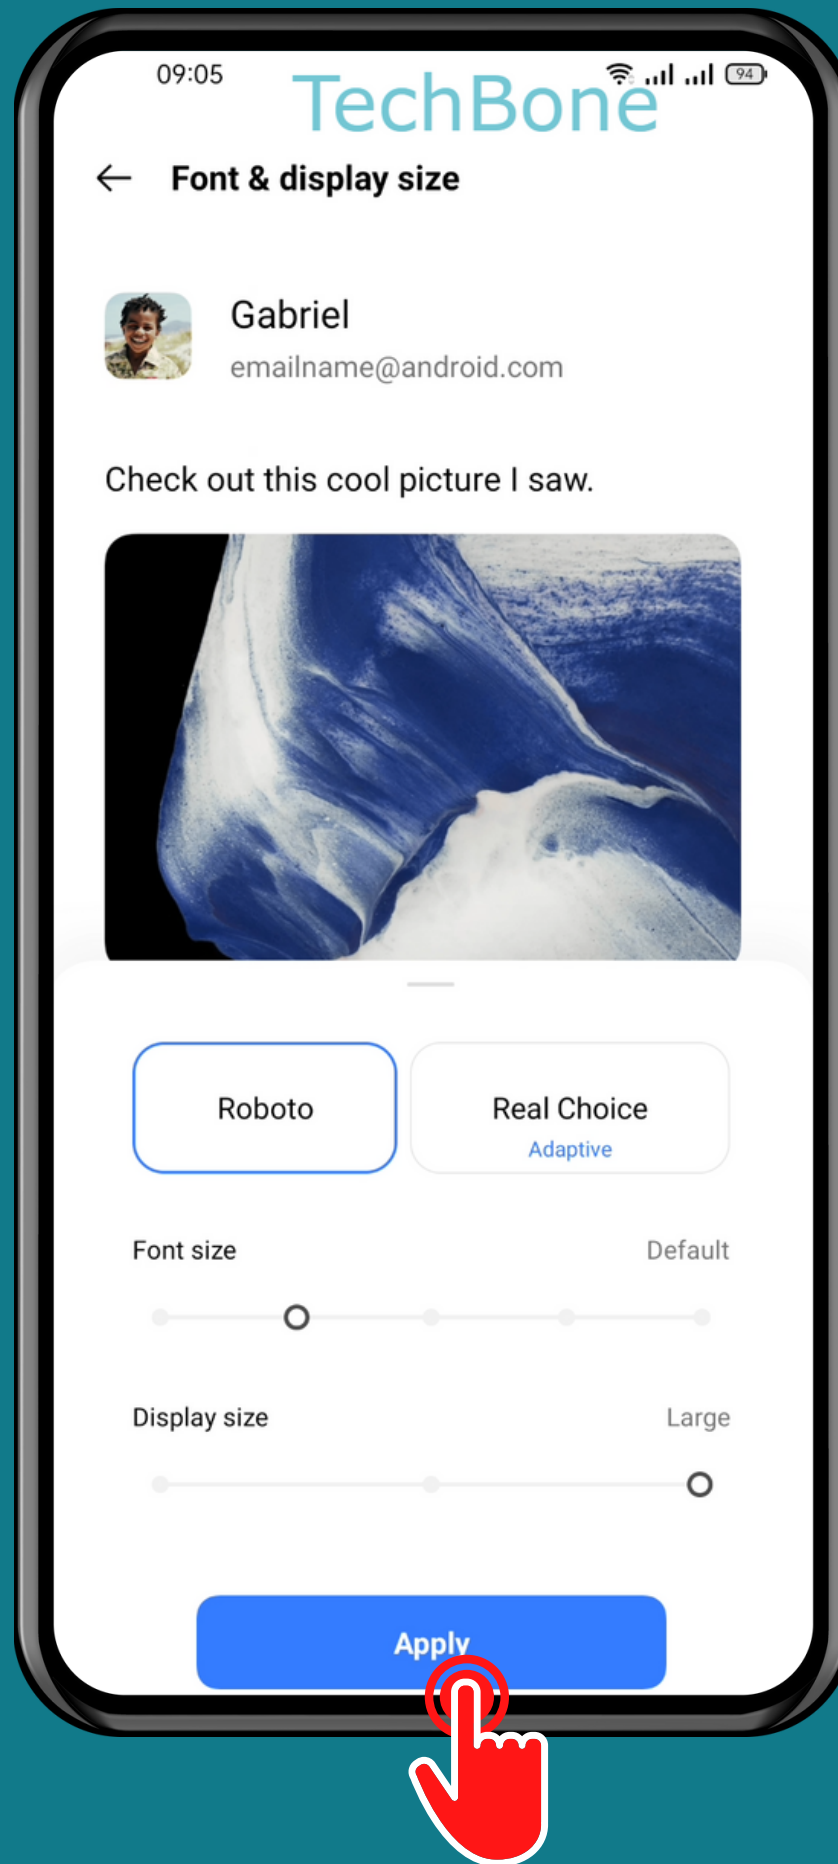

REALME

Android 11 - realme UI 2

HOW TO CHANGE DISPLAY SIZE

Tap on
Settings

Tap on Personalizations

Tap on
Font & display size

Set the Display size

Tap on
Apply