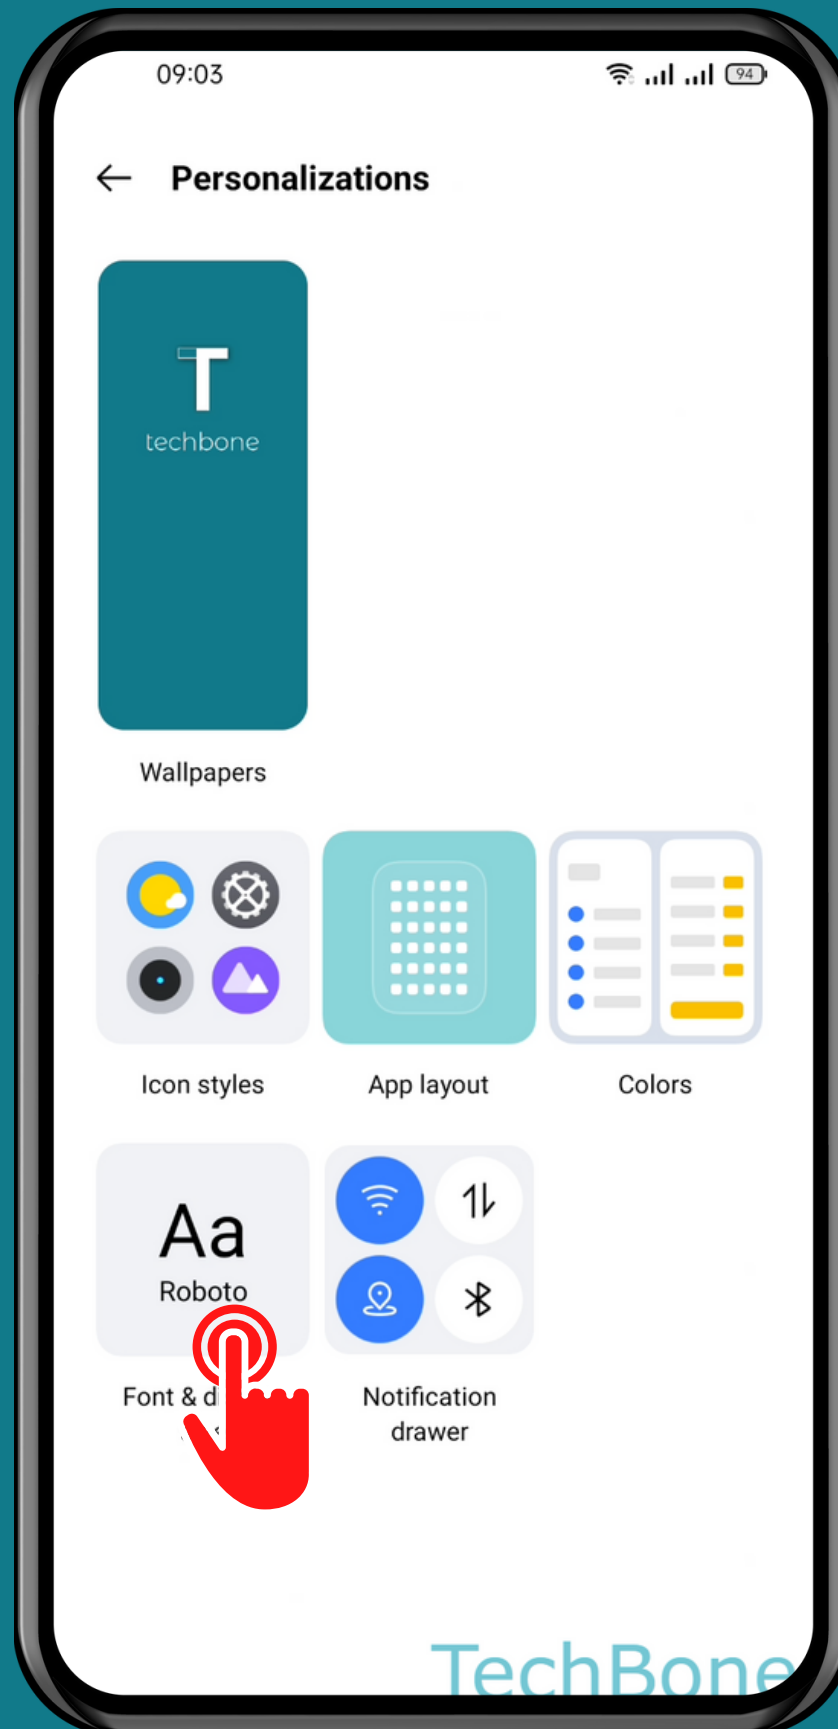

REALME

Android 11 - realme UI 2

HOW TO CHANGE DISPLAY SIZE

Tap on
Settings

Tap on Personalizations

Tap on
Font & display size

Set the Display size

Tap on
Apply