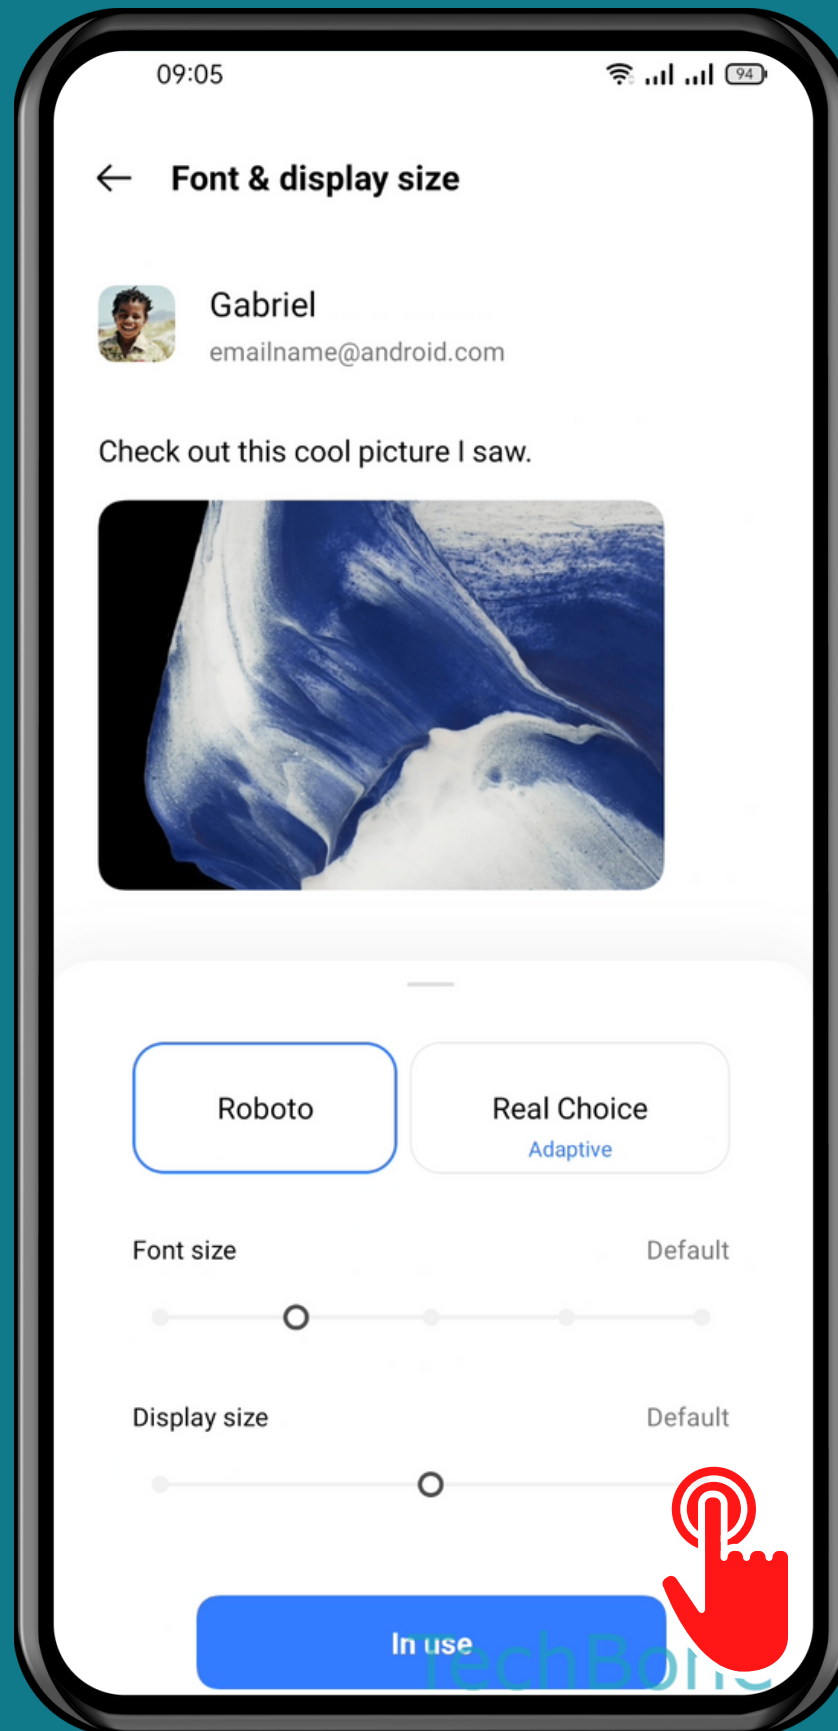

REALME

Android 11 - realme UI 2

HOW TO CHANGE DISPLAY SIZE

Tap on
Settings

Tap on Personalizations

Tap on
Font & display size

Set the Display size

Tap on
Apply