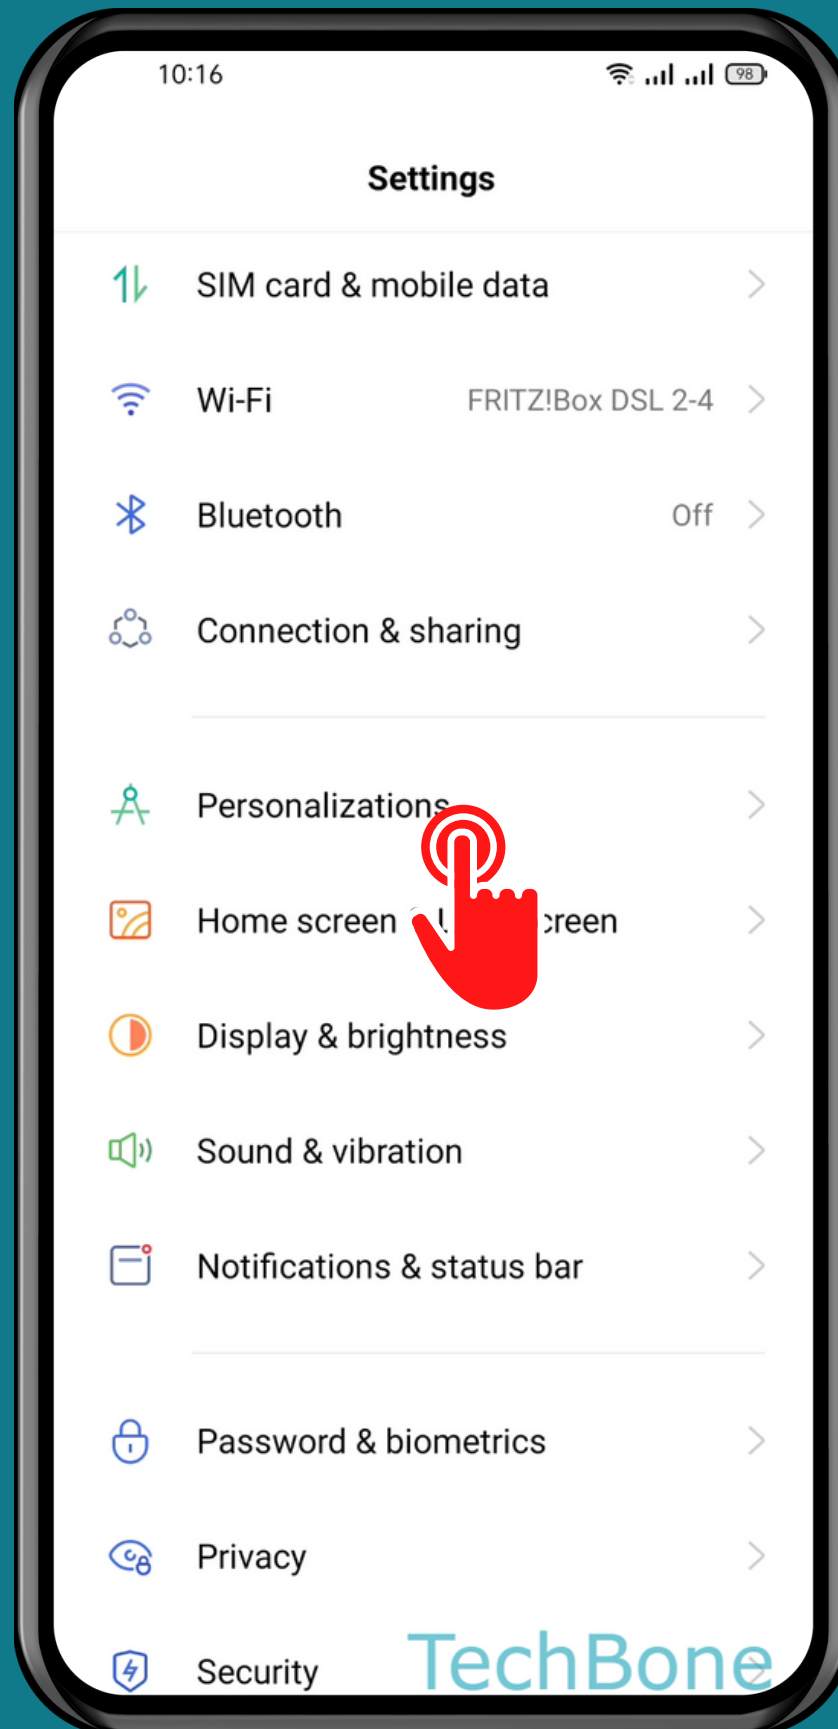

REALME

Android 11 - realme UI 2

HOW TO CHANGE DISPLAY SIZE

Tap on
Settings

Tap on Personalizations

Tap on
Font & display size

Set the Display size

Tap on
Apply