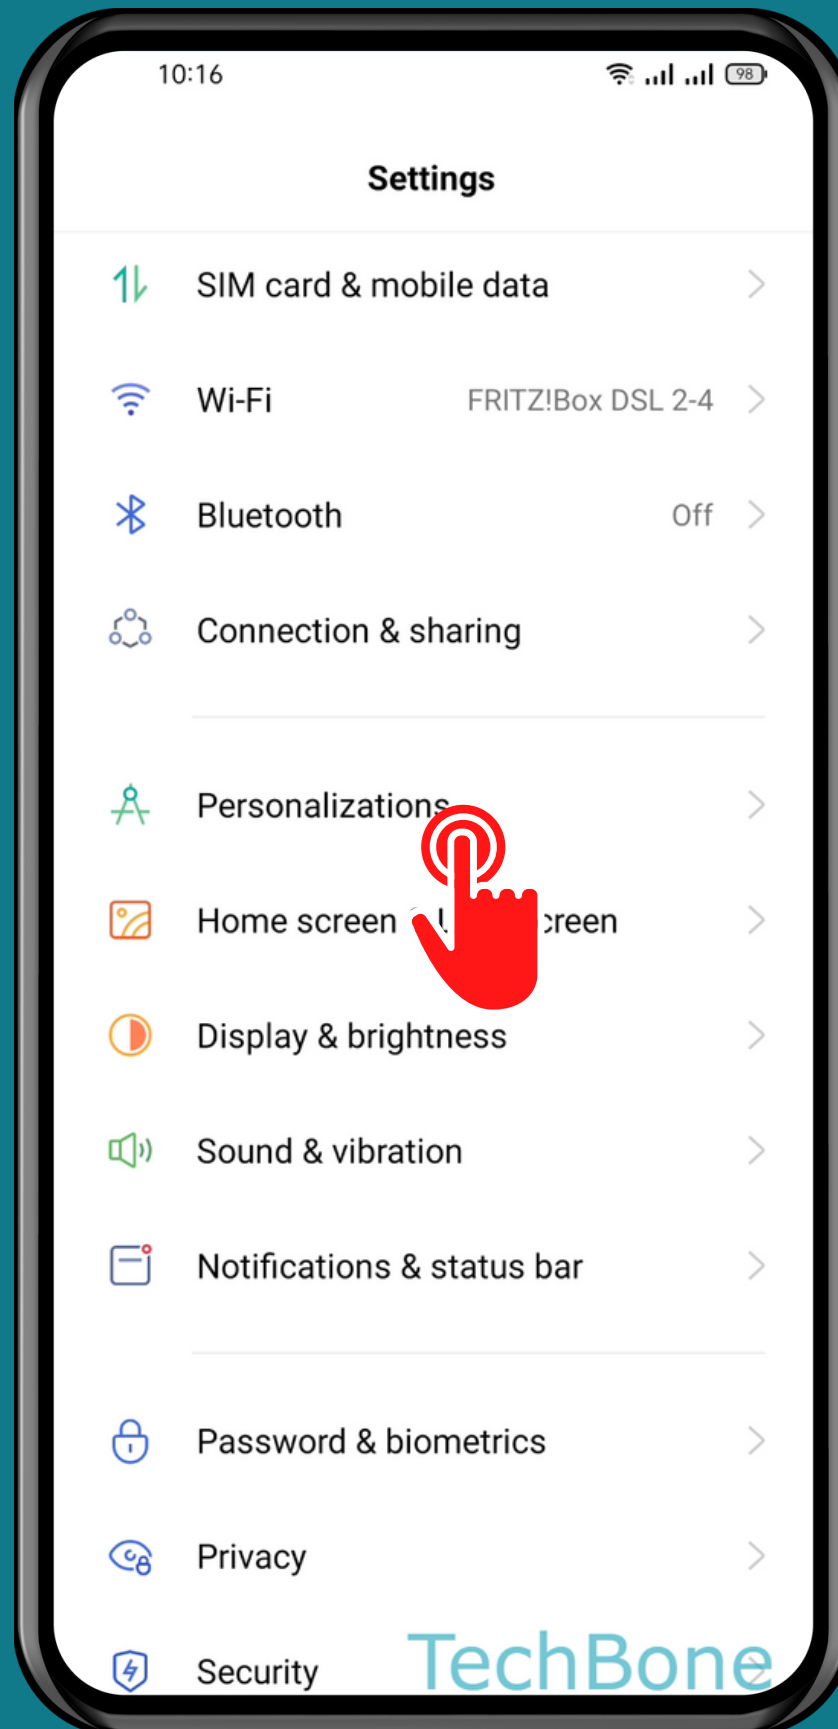

REALME

Android 11 - realme UI 2

# HOW TO CHANGE FONT SIZE

Tap on  
Settings

# Tap on Personalizations

Tap on  
Font & display size