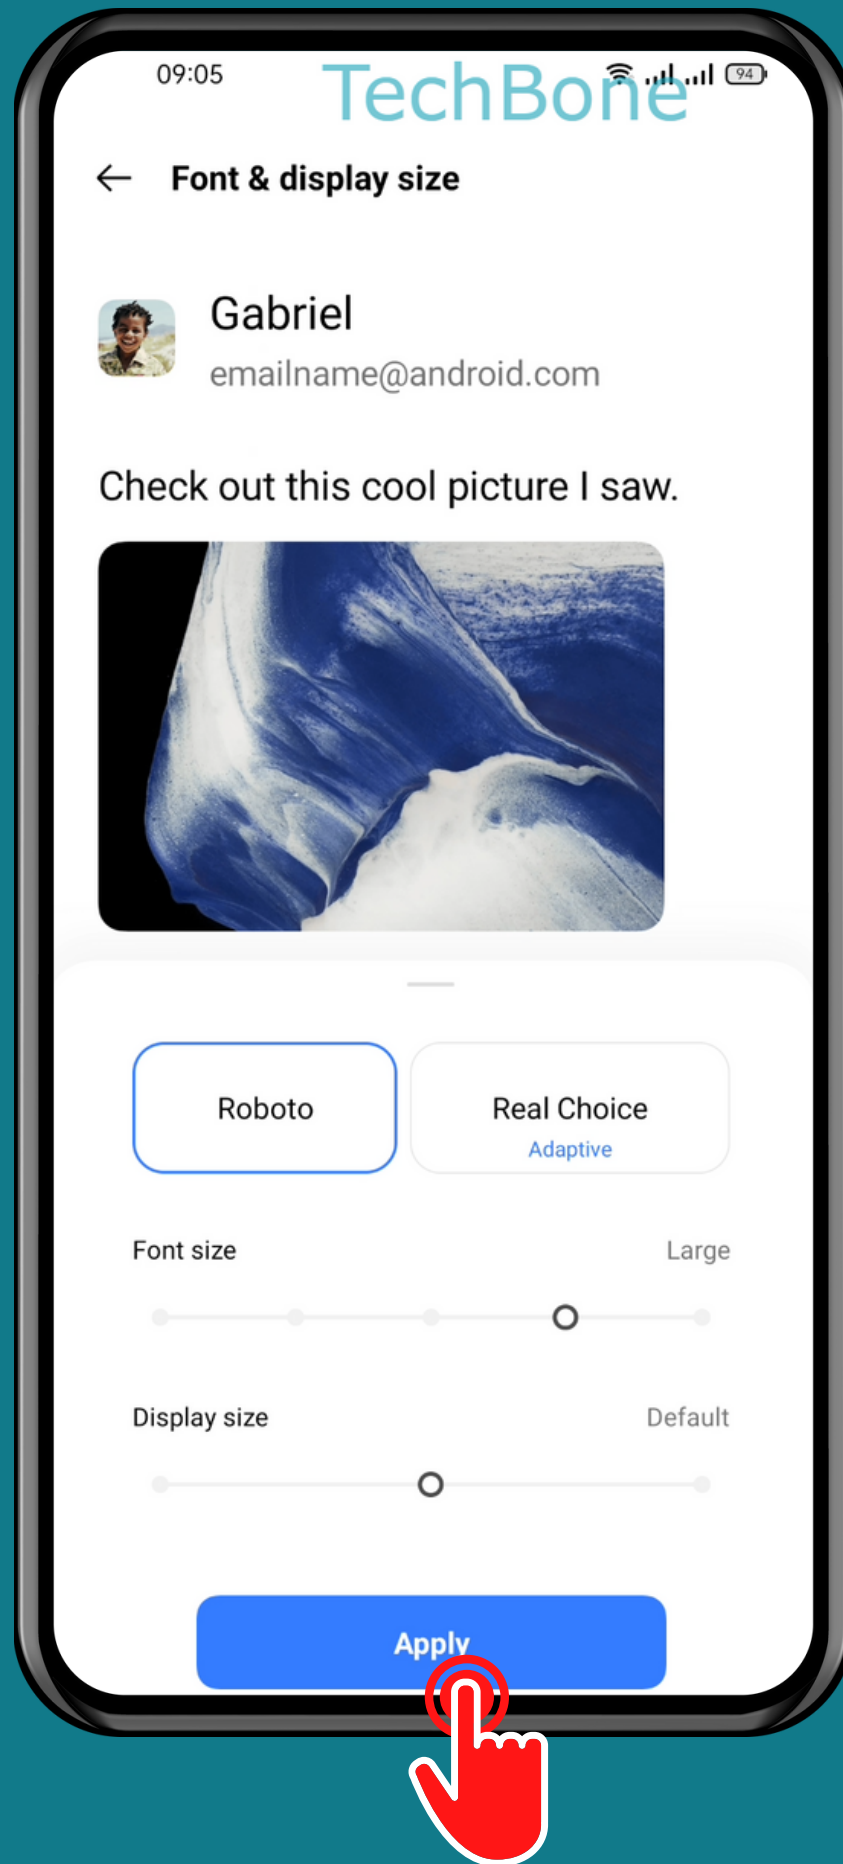

# HOW TO CHANGE FONT SIZE

Tap on  
Settings

# Tap on Personalizations

Tap on  
Font & display size

# Set the Font size

Tap on  
Apply

Done!