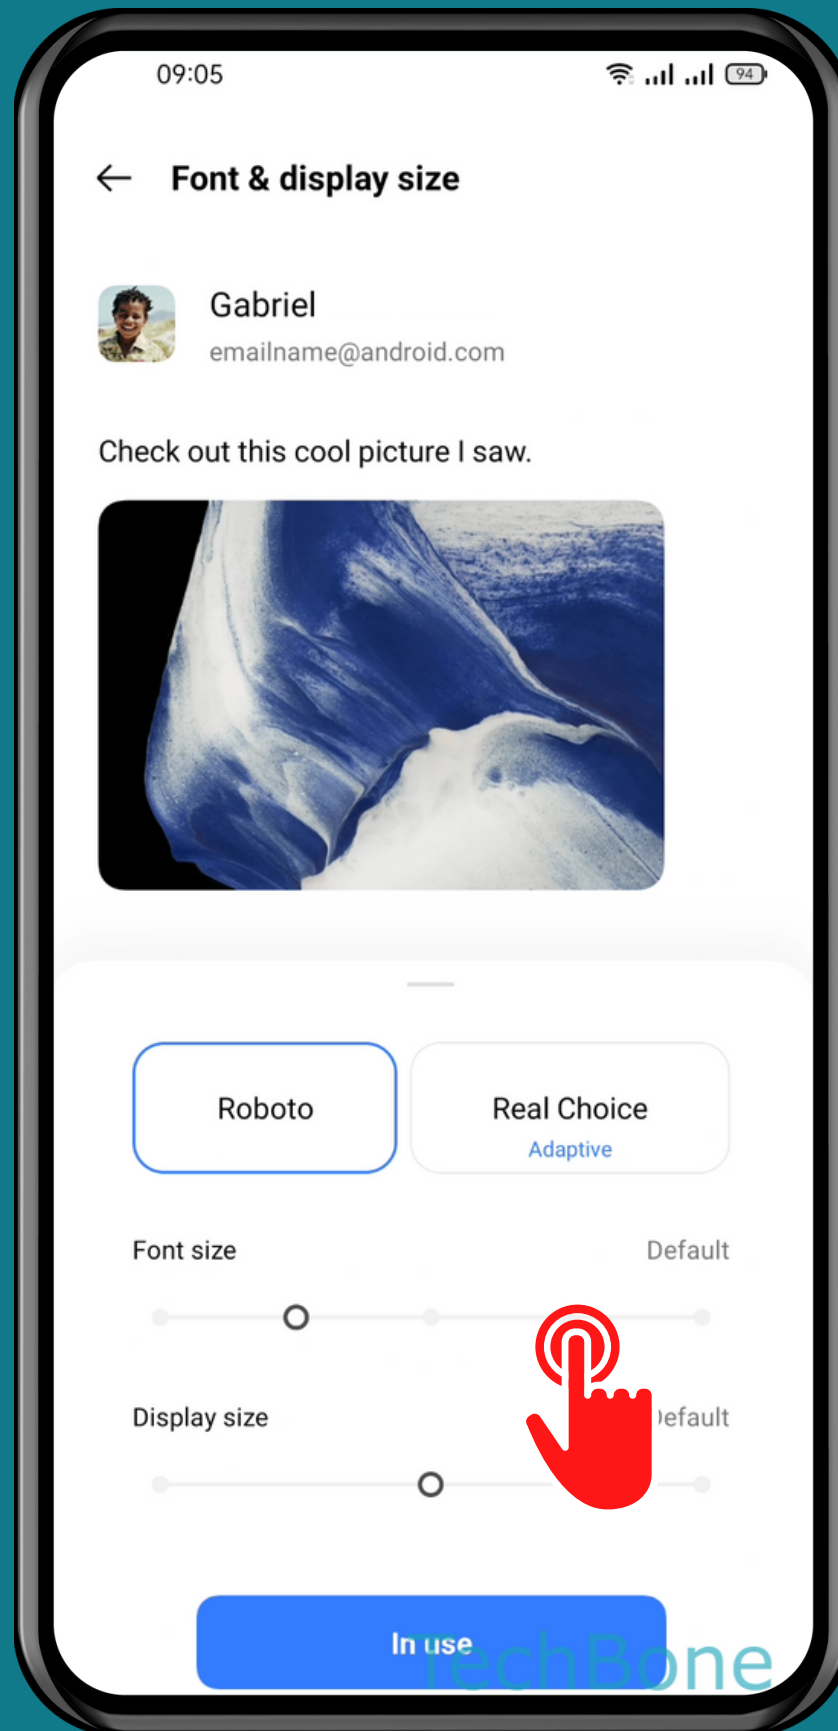

# HOW TO CHANGE FONT SIZE

Tap on  
Settings

# Tap on Personalizations

Tap on  
Font & display size

# Set the Font size

Tap on  
Apply

Done!