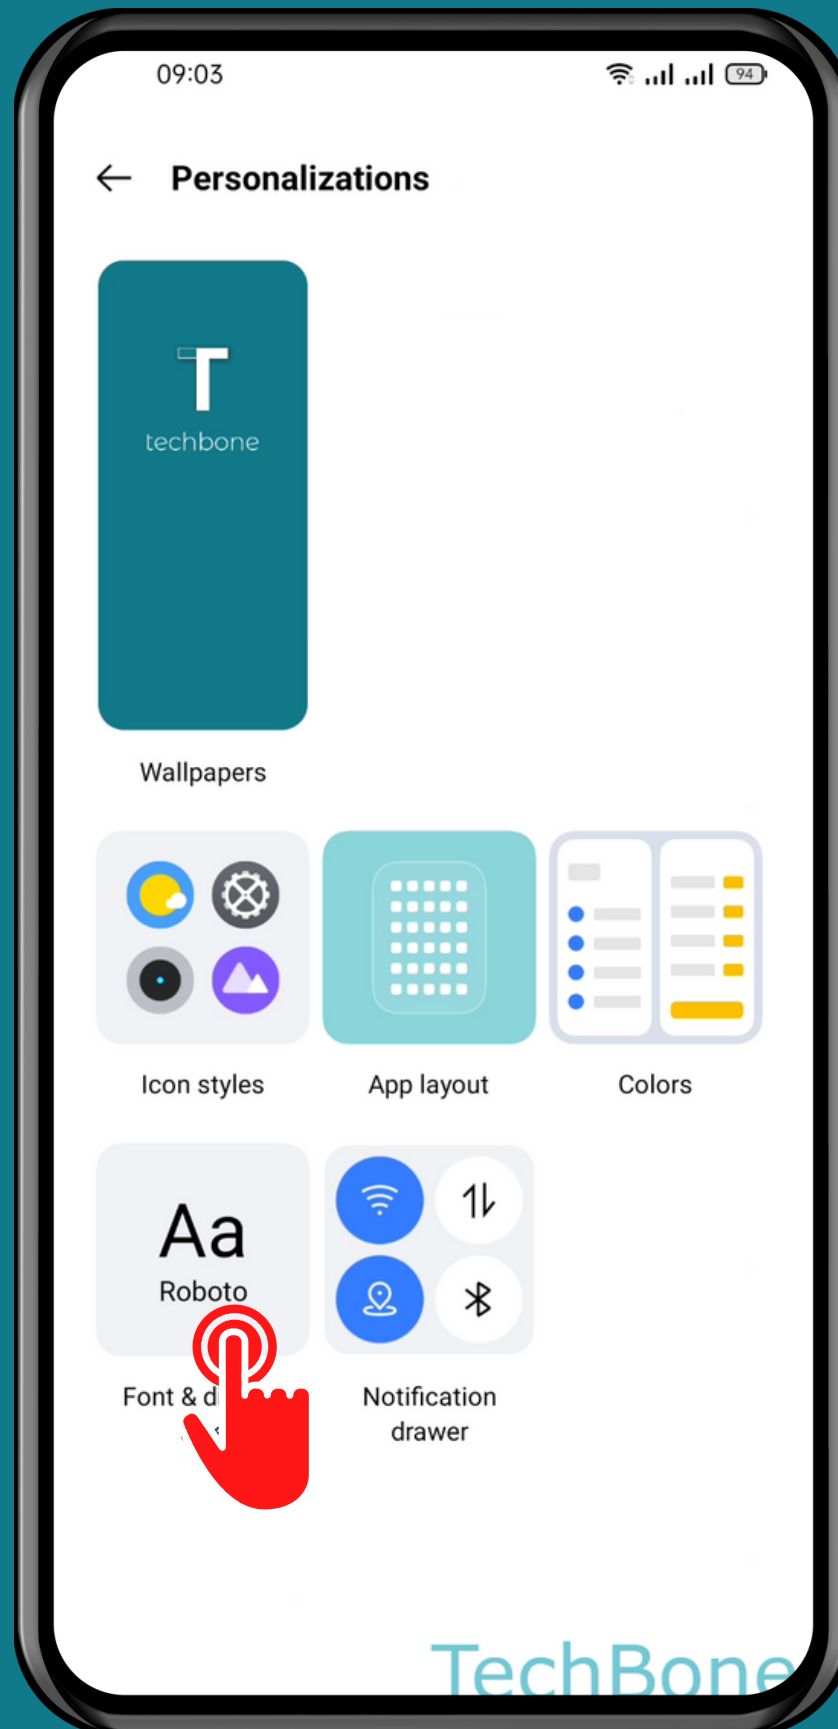

REALME

Android 11 - realme UI 2

# HOW TO CHANGE FONT SIZE

Tap on  
Settings

# Tap on Personalizations

Tap on  
Font & display size