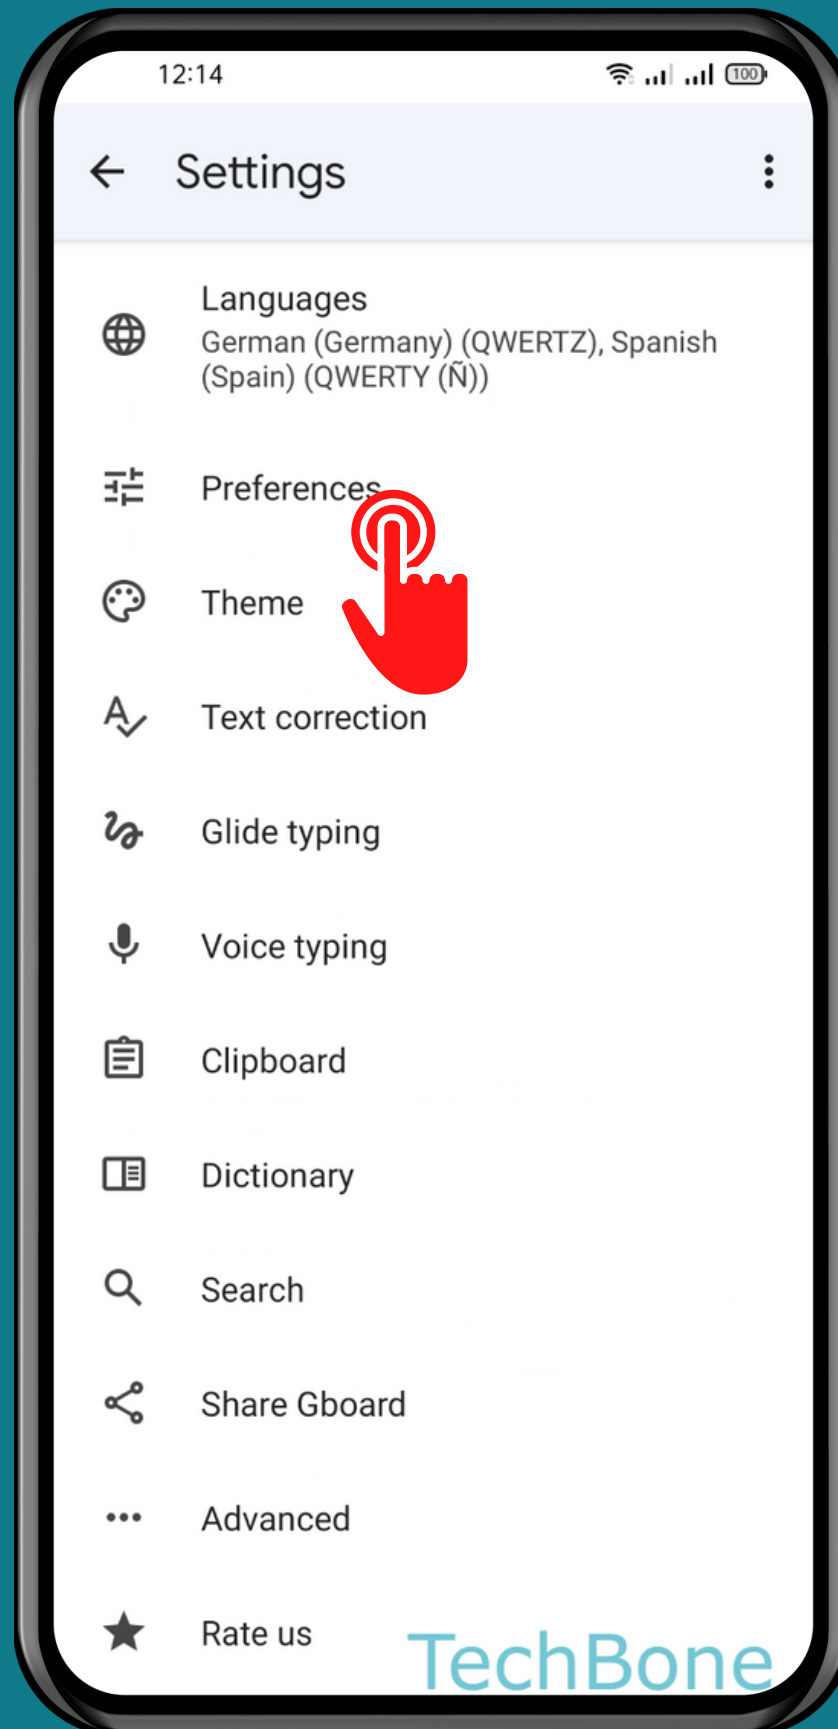

REALME

Android 11 - realme UI 2

HOW TO CHANGE KEYBOARD HEIGHT

Tap on
Settings

Tap on Additional settings

Tap on Keyboard & input method

Tap on
Gboard

Tap on Preferences

Tap on Keyboard height

Choose an Option

Done!