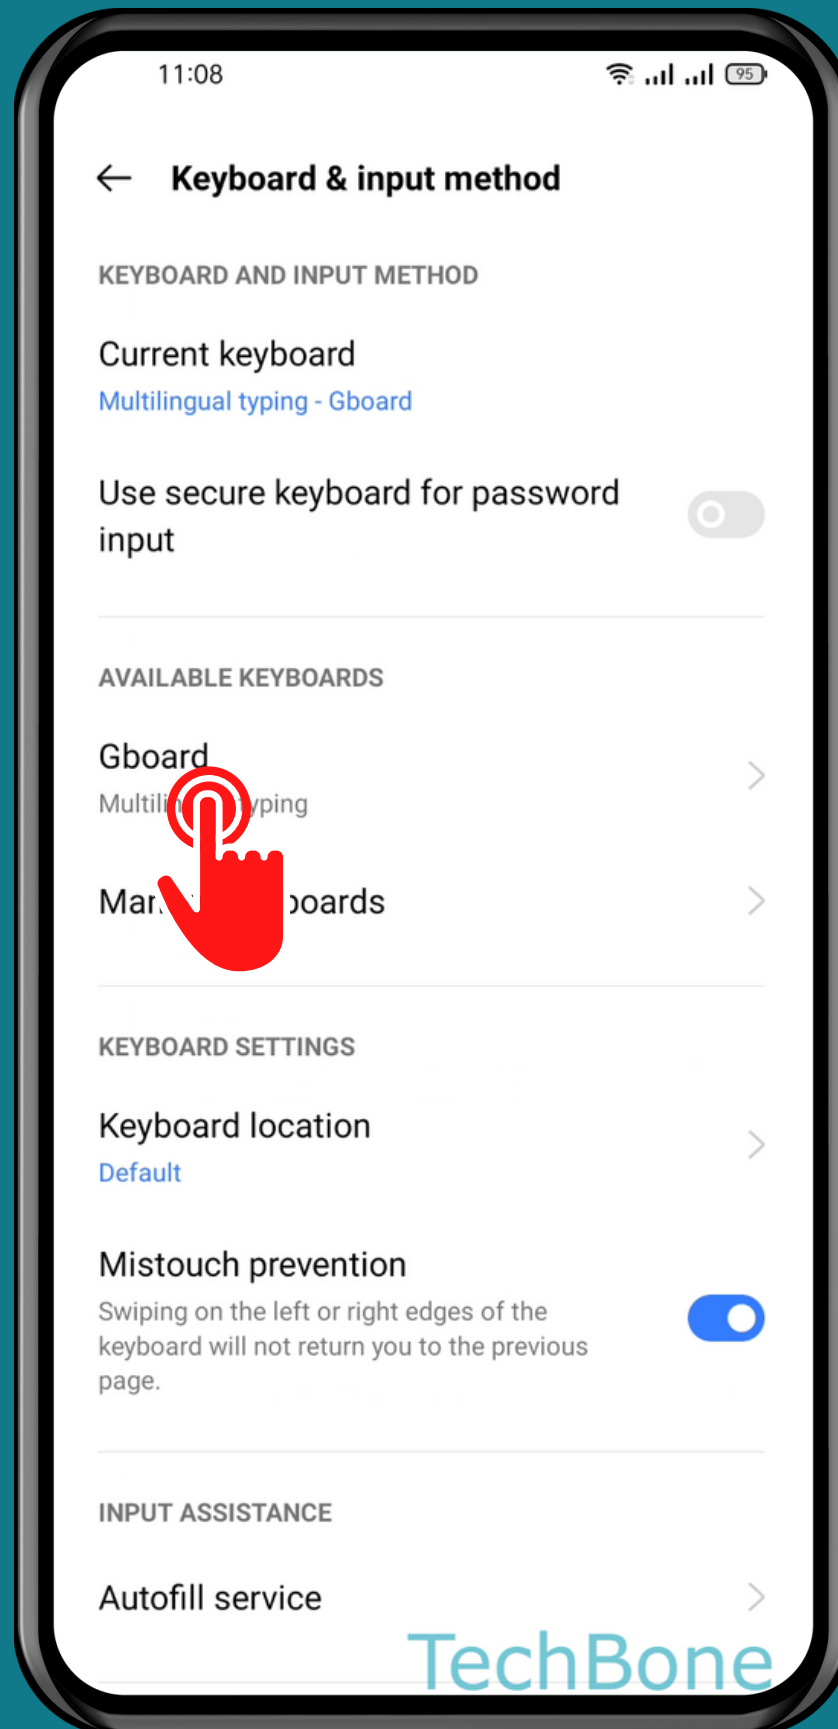

REALME

Android 11 - realme UI 2

HOW TO CHANGE KEYBOARD HEIGHT

Tap on
Settings

Tap on Additional settings

Tap on Keyboard & input method

Tap on
Gboard

Tap on Preferences

Tap on Keyboard height

Choose an Option

Done!