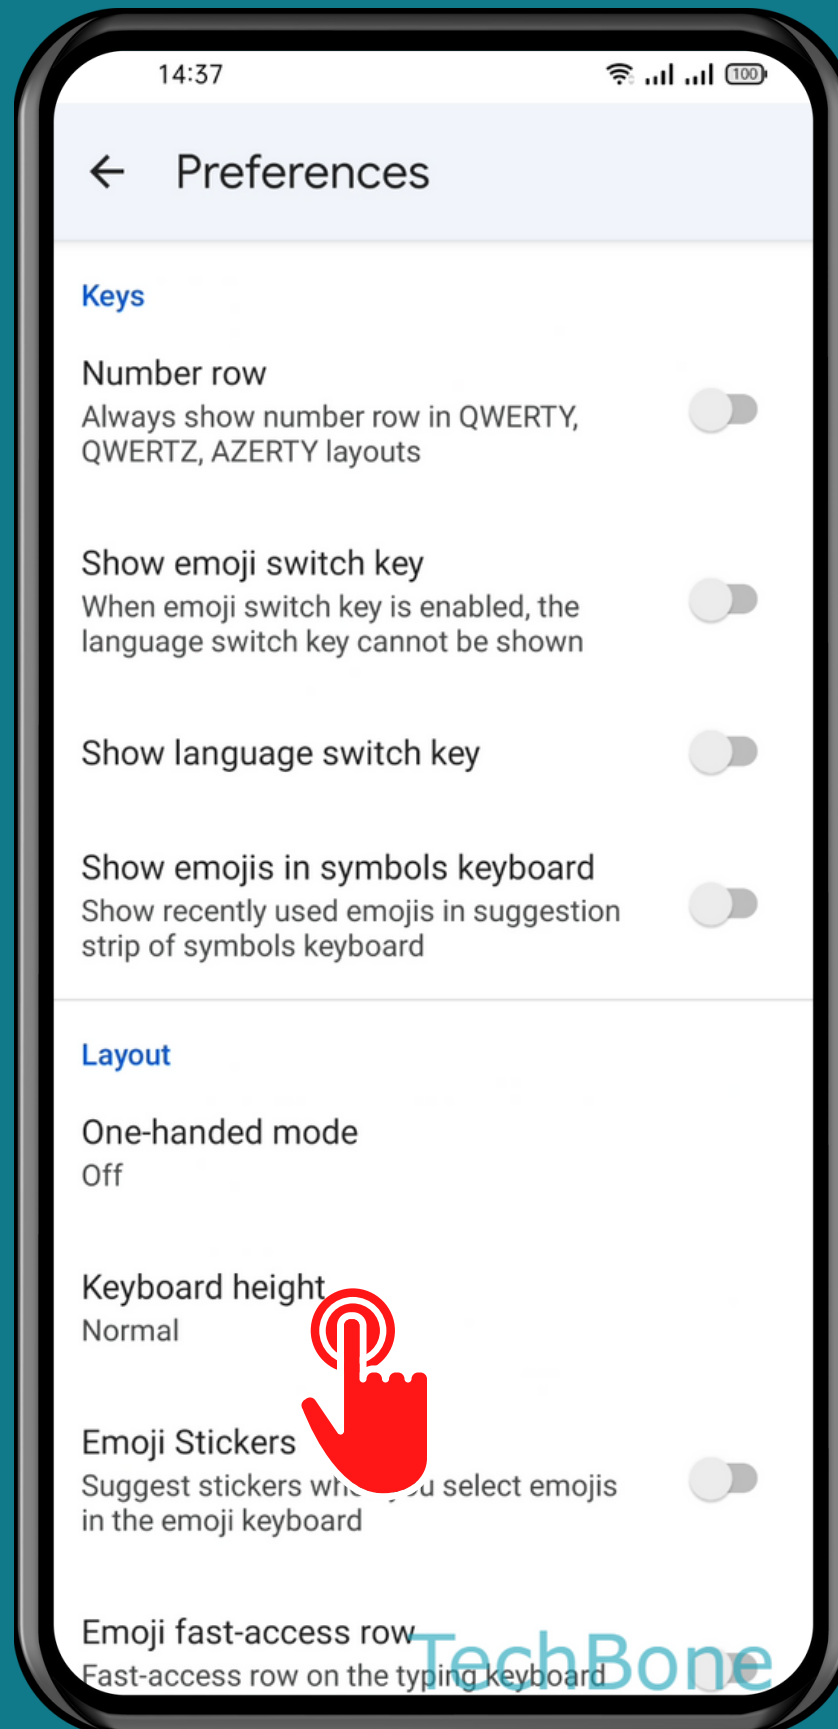

REALME

Android 11 - realme UI 2

HOW TO CHANGE KEYBOARD HEIGHT

Tap on
Settings

Tap on Additional settings

Tap on Keyboard & input method

Tap on
Gboard

Tap on Preferences

Tap on Keyboard height

Choose an Option

Done!