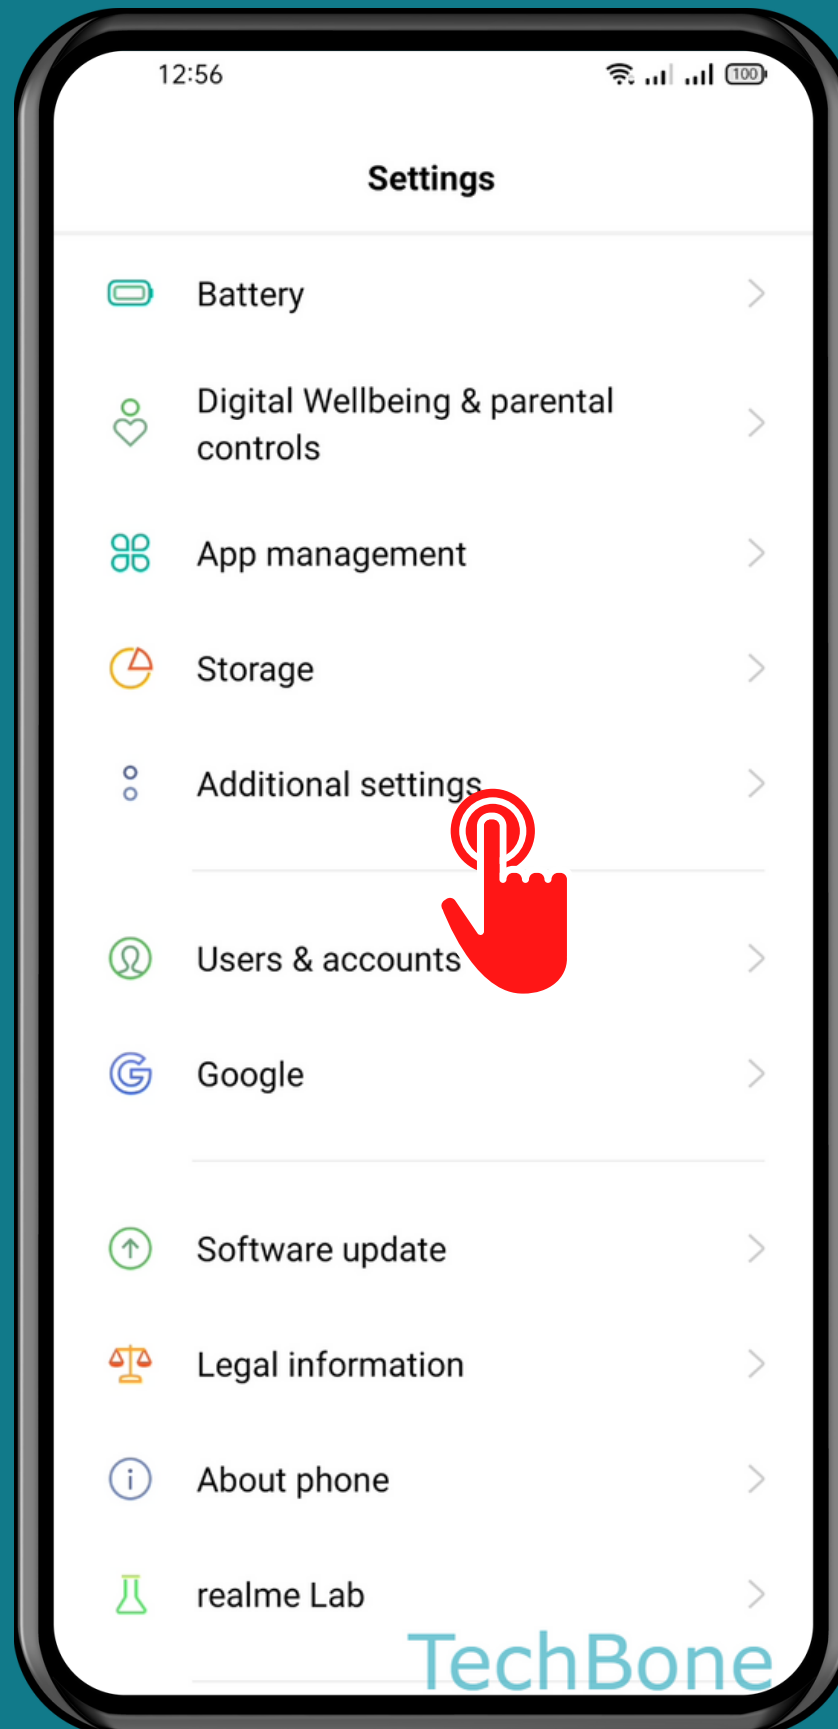

REALME

Android 11 - realme UI 2

HOW TO CHANGE KEYBOARD HEIGHT

Tap on
Settings

Tap on Additional settings

Tap on Keyboard & input method

Tap on
Gboard

Tap on Preferences

Tap on Keyboard height

Choose an Option

Done!