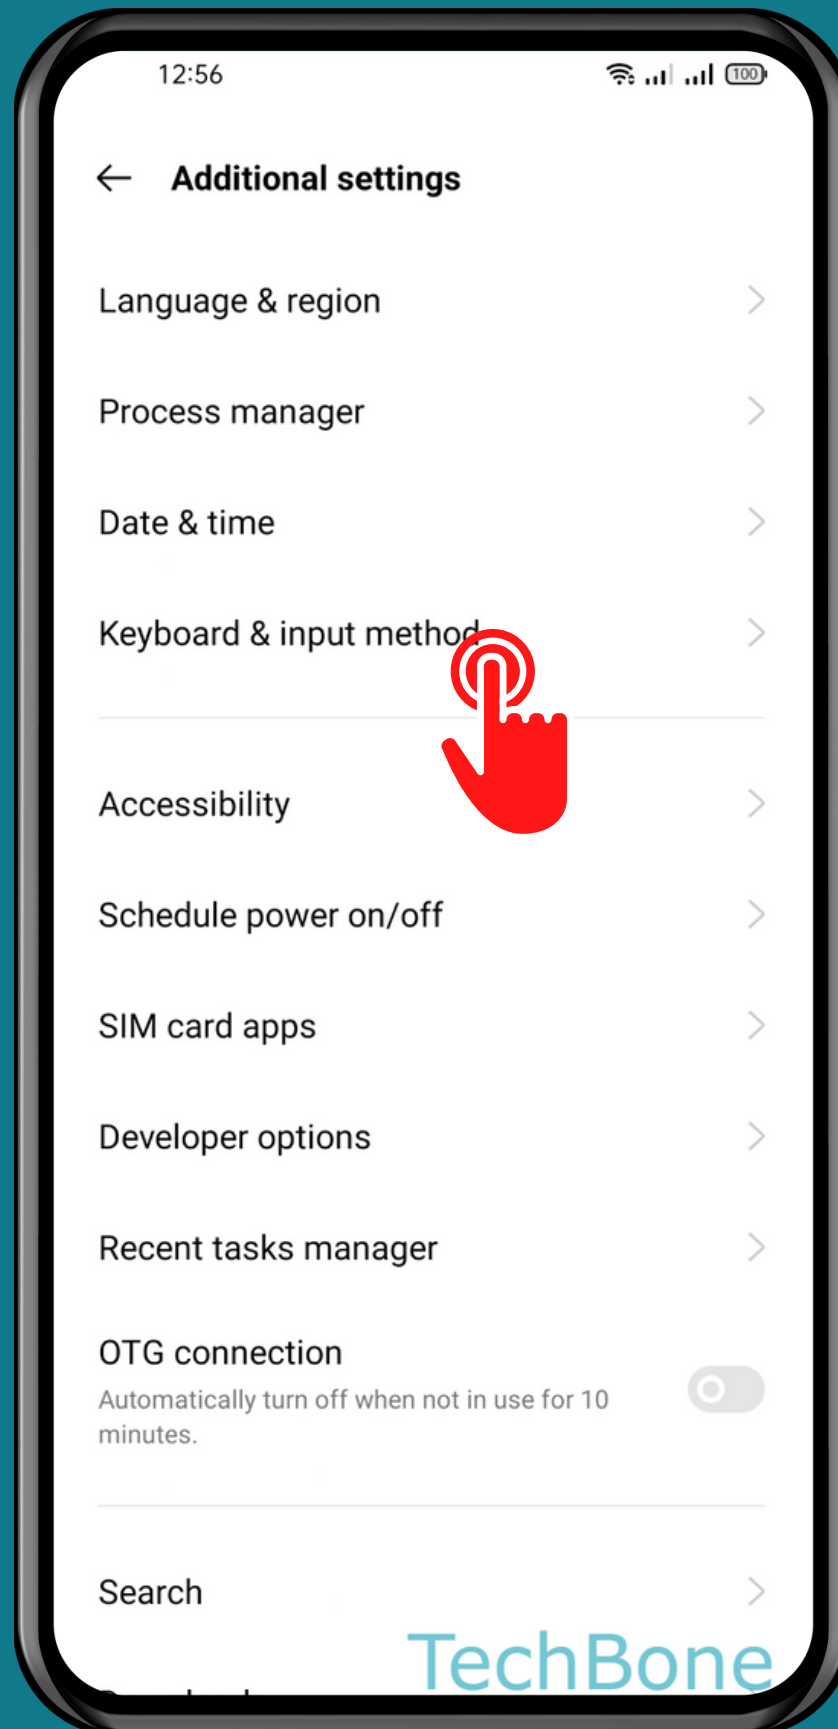

REALME

Android 11 - realme UI 2

HOW TO CHANGE KEYBOARD HEIGHT

Tap on
Settings

Tap on Additional settings

Tap on Keyboard & input method

Tap on
Gboard

Tap on Preferences

Tap on Keyboard height

Choose an Option

Done!