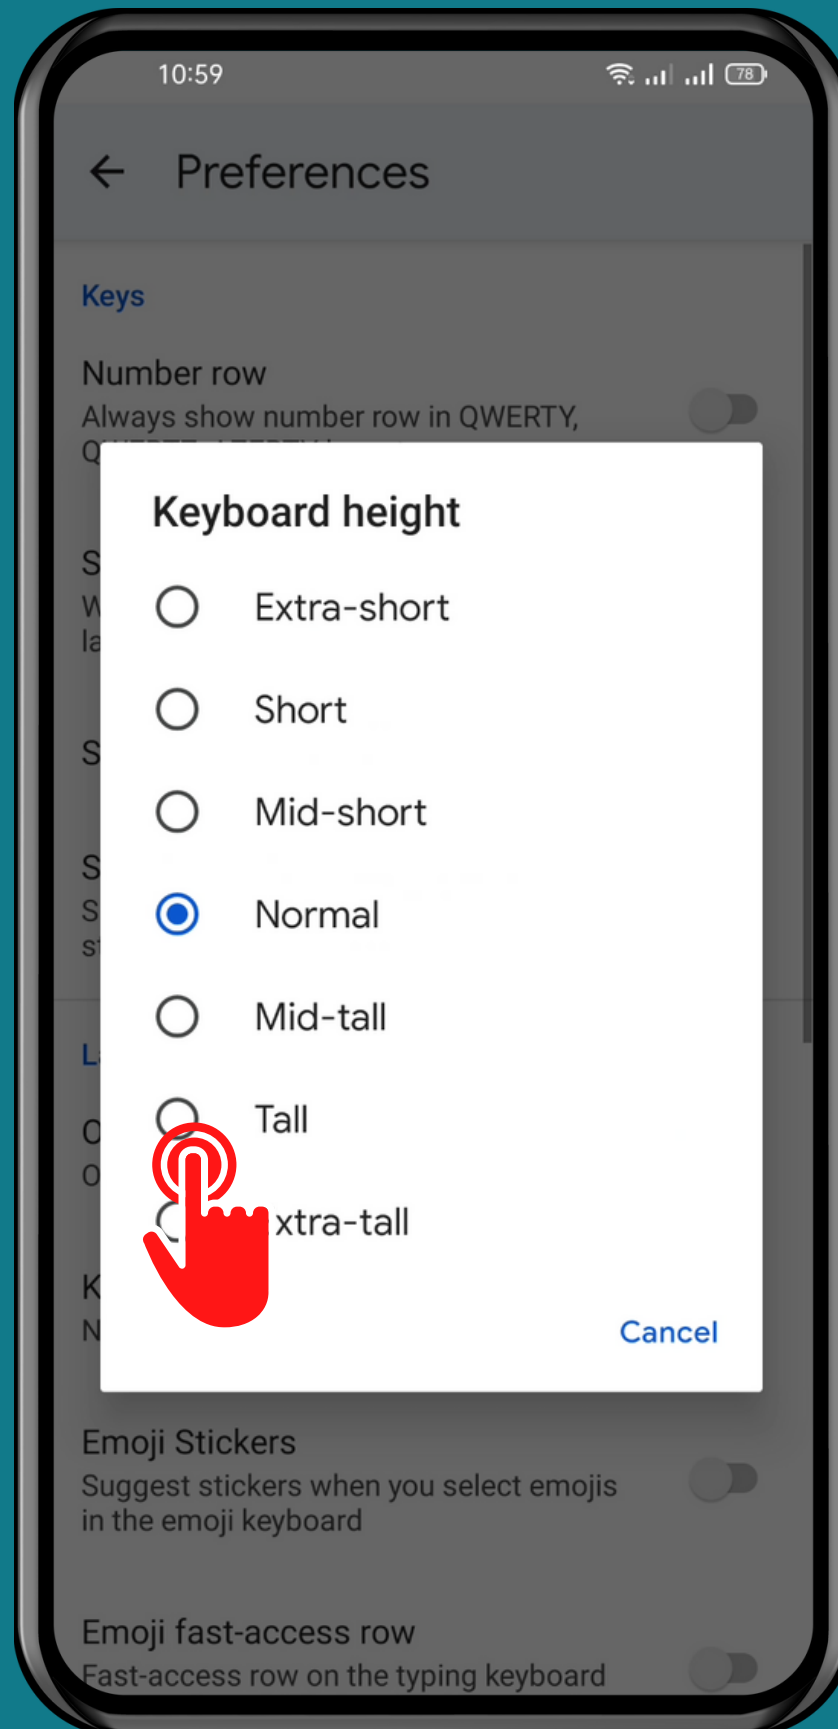

REALME

Android 11 - realme UI 2

HOW TO CHANGE KEYBOARD HEIGHT

Tap on
Settings

Tap on Additional settings

Tap on Keyboard & input method

Tap on
Gboard

Tap on Preferences

Tap on Keyboard height

Choose an Option

Done!