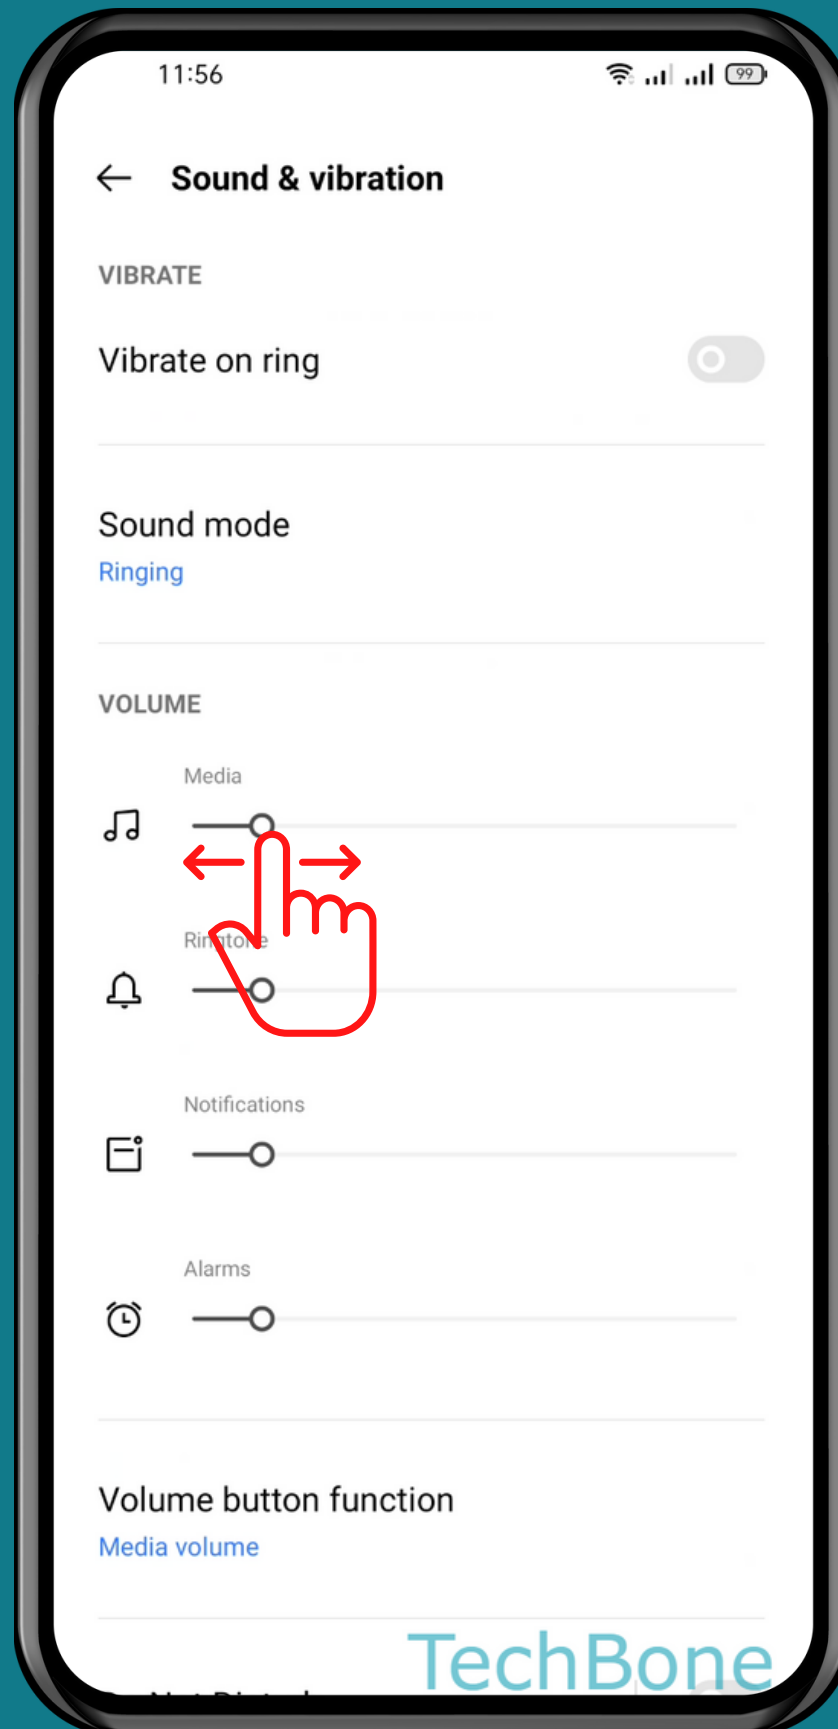

REALME

Android 11 - realme UI 2

HOW TO CHANGE MEDIA VOLUME

Tap on
Settings

Tap on Sound & vibration

Adjust the Media volume

Done!