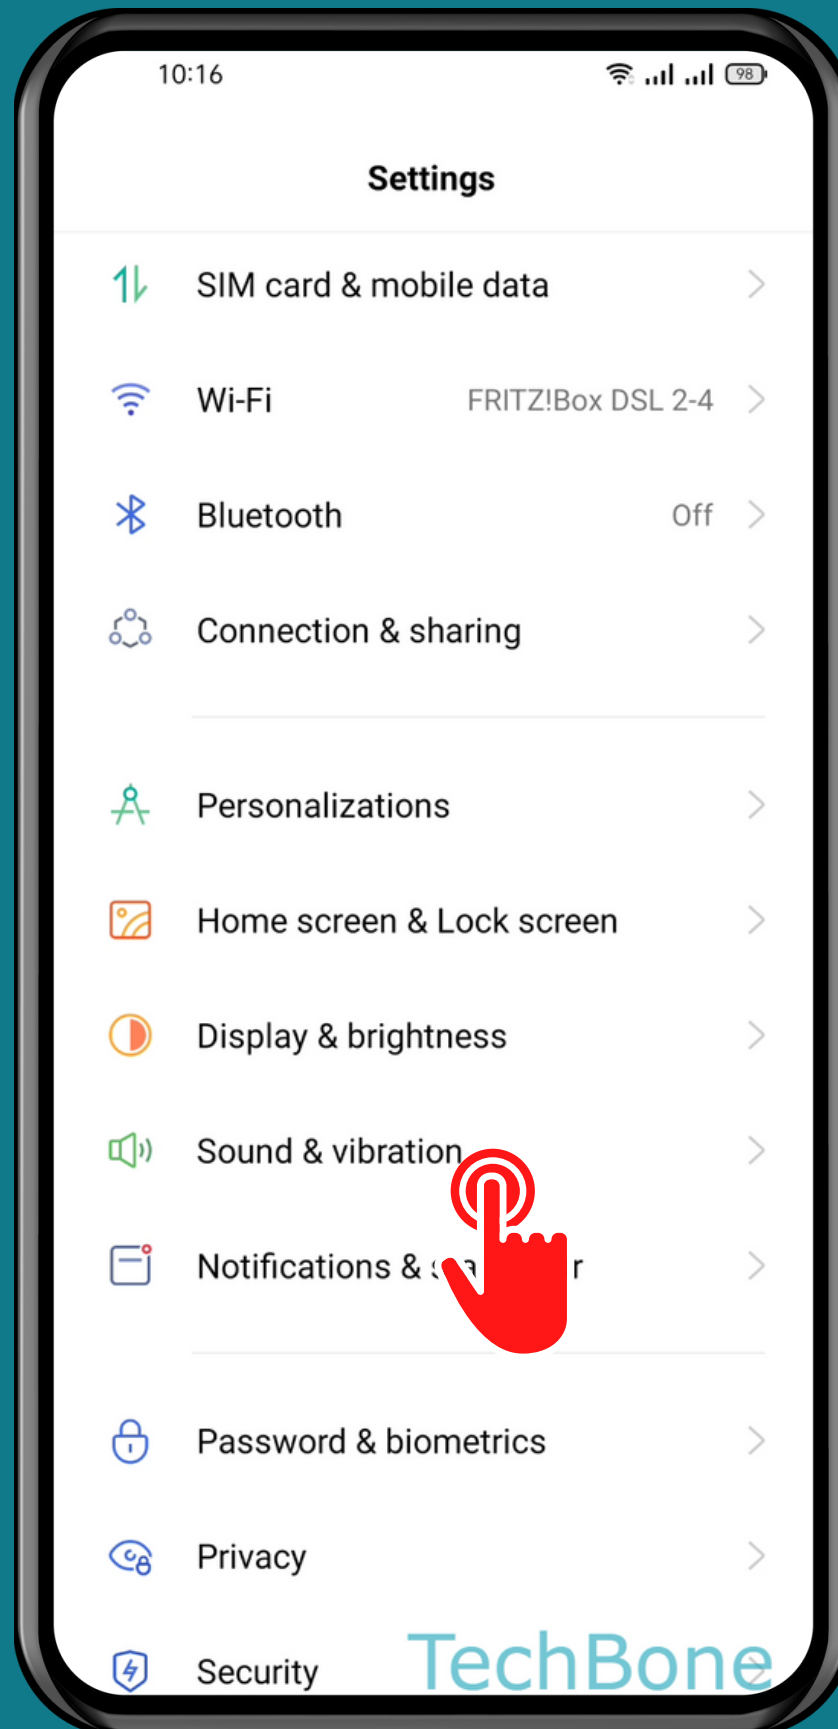

REALME

Android 11 - realme UI 2

HOW TO CHANGE MEDIA VOLUME

Tap on
Settings

Tap on Sound & vibration

Adjust the Media volume

Done!