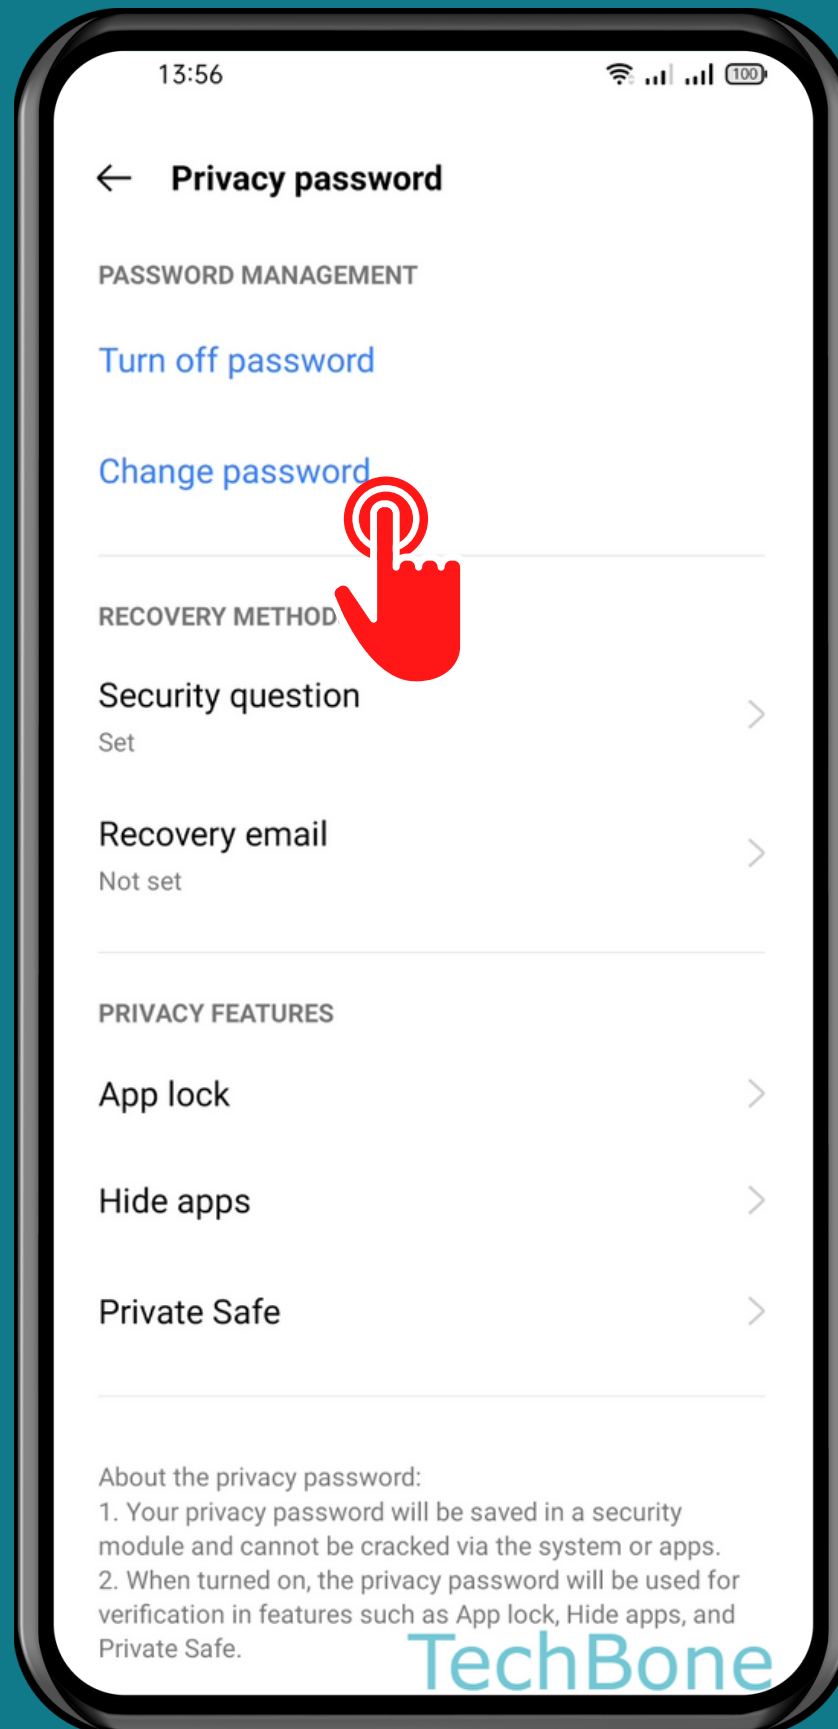

REALME

Android 11 - realme UI 2

HOW TO CHANGE PRIVACY PASSWORD

Tap on
Settings

Tap on Password & biometrics

Tap on Privacy password

Tap on
Change password
and follow the
instructions

Done!