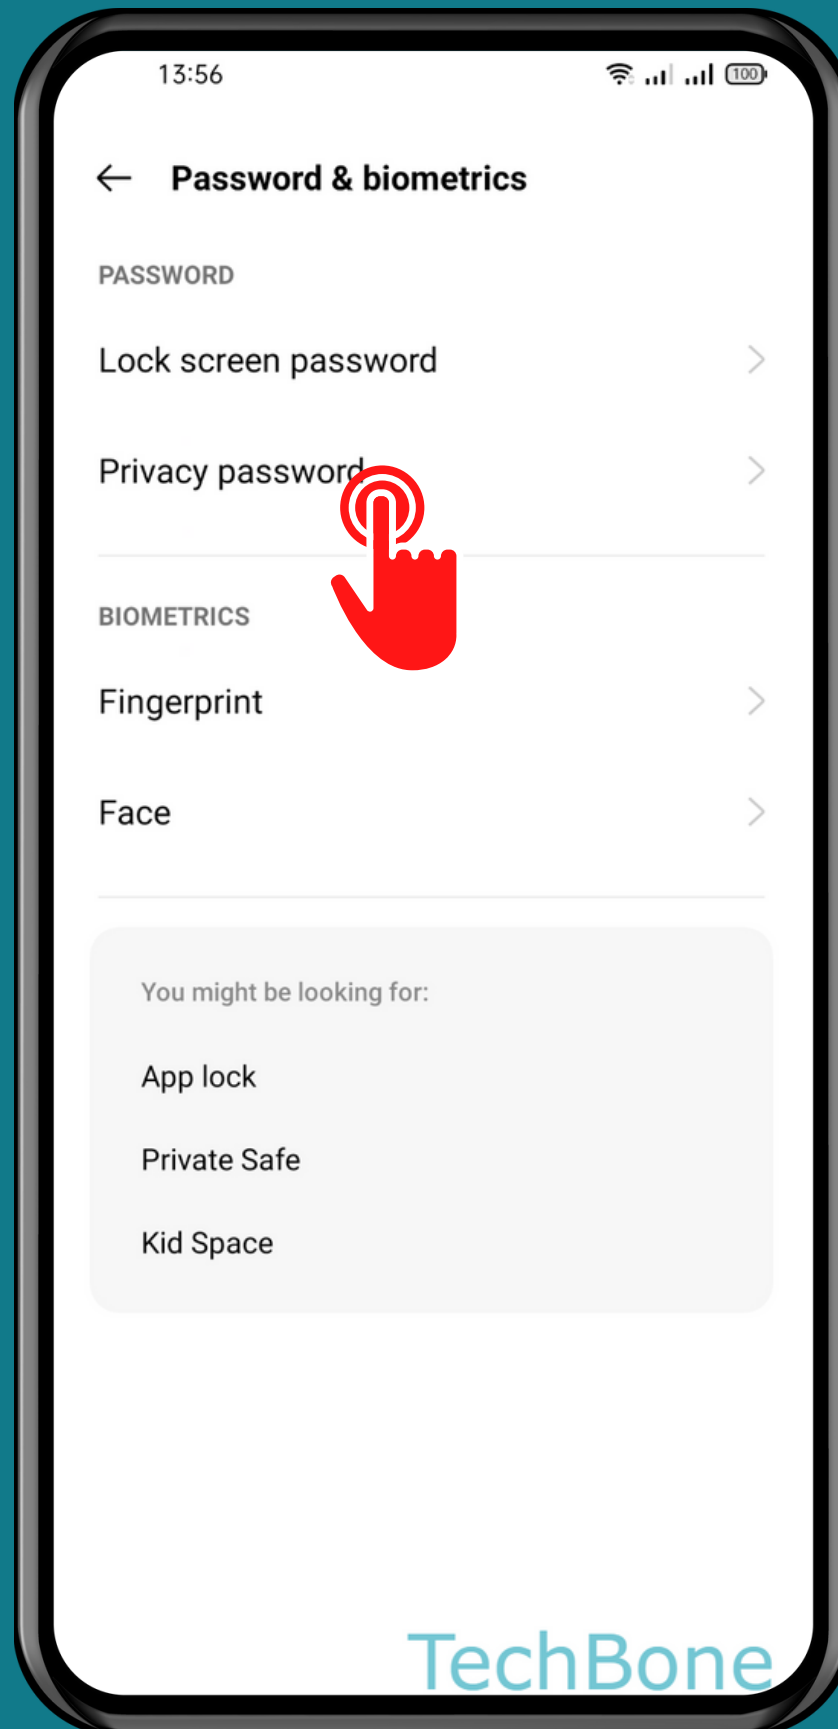

REALME

Android 11 - realme UI 2

HOW TO CHANGE PRIVACY PASSWORD

Tap on
Settings

Tap on Password & biometrics

Tap on Privacy password

Tap on
Change password
and follow the
instructions

Done!