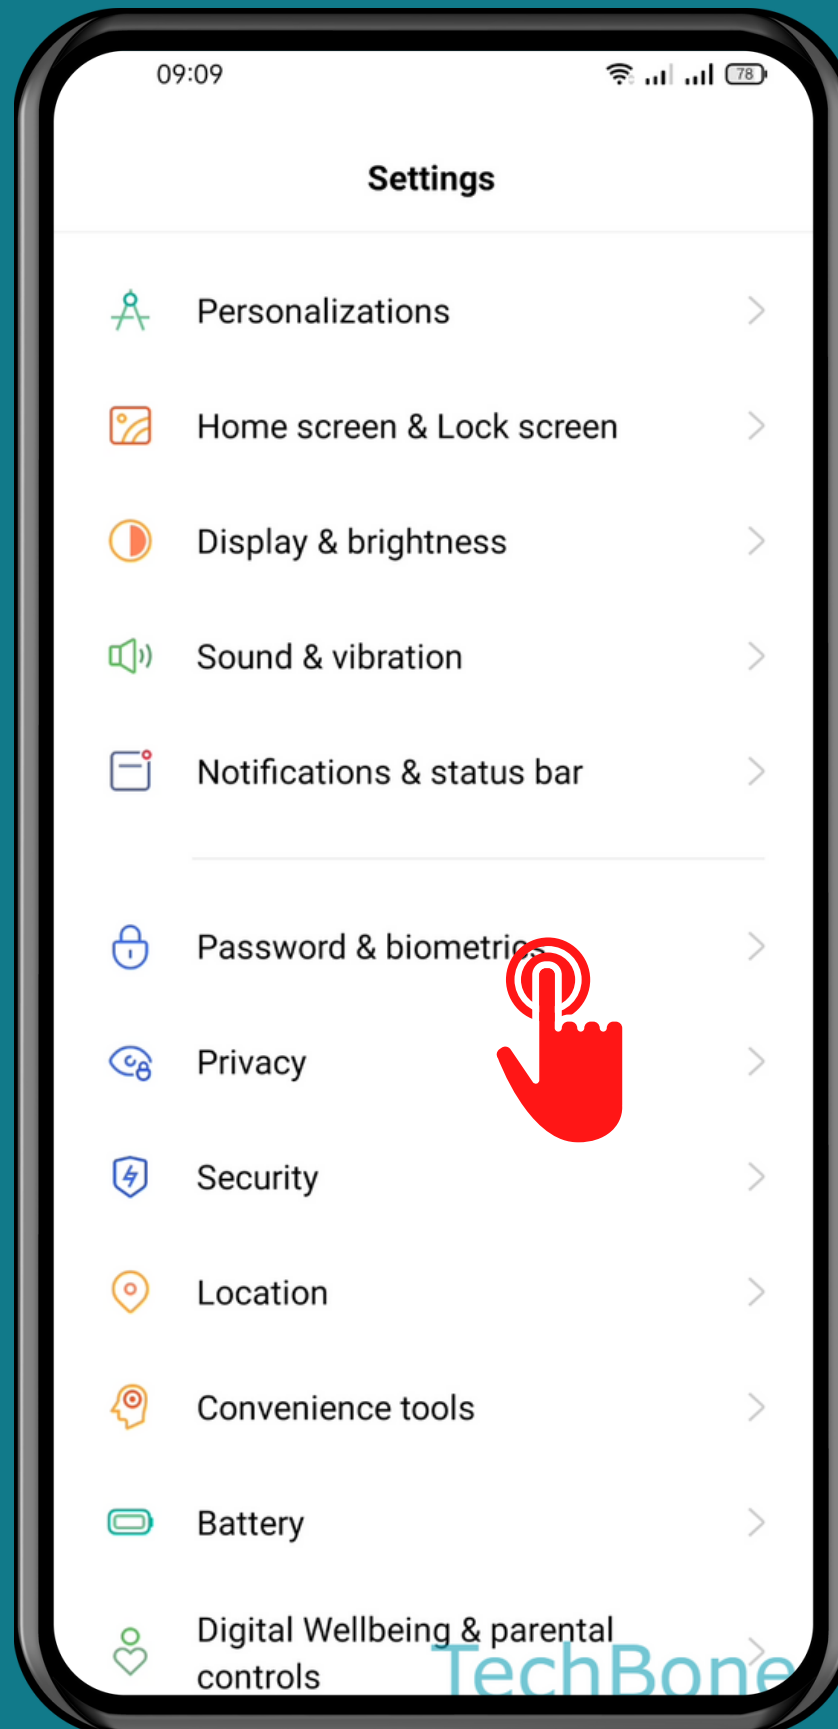

REALME

Android 11 - realme UI 2

HOW TO CHANGE PRIVACY PASSWORD

Tap on
Settings

Tap on Password & biometrics

Tap on Privacy password

Tap on
Change password
and follow the
instructions

Done!