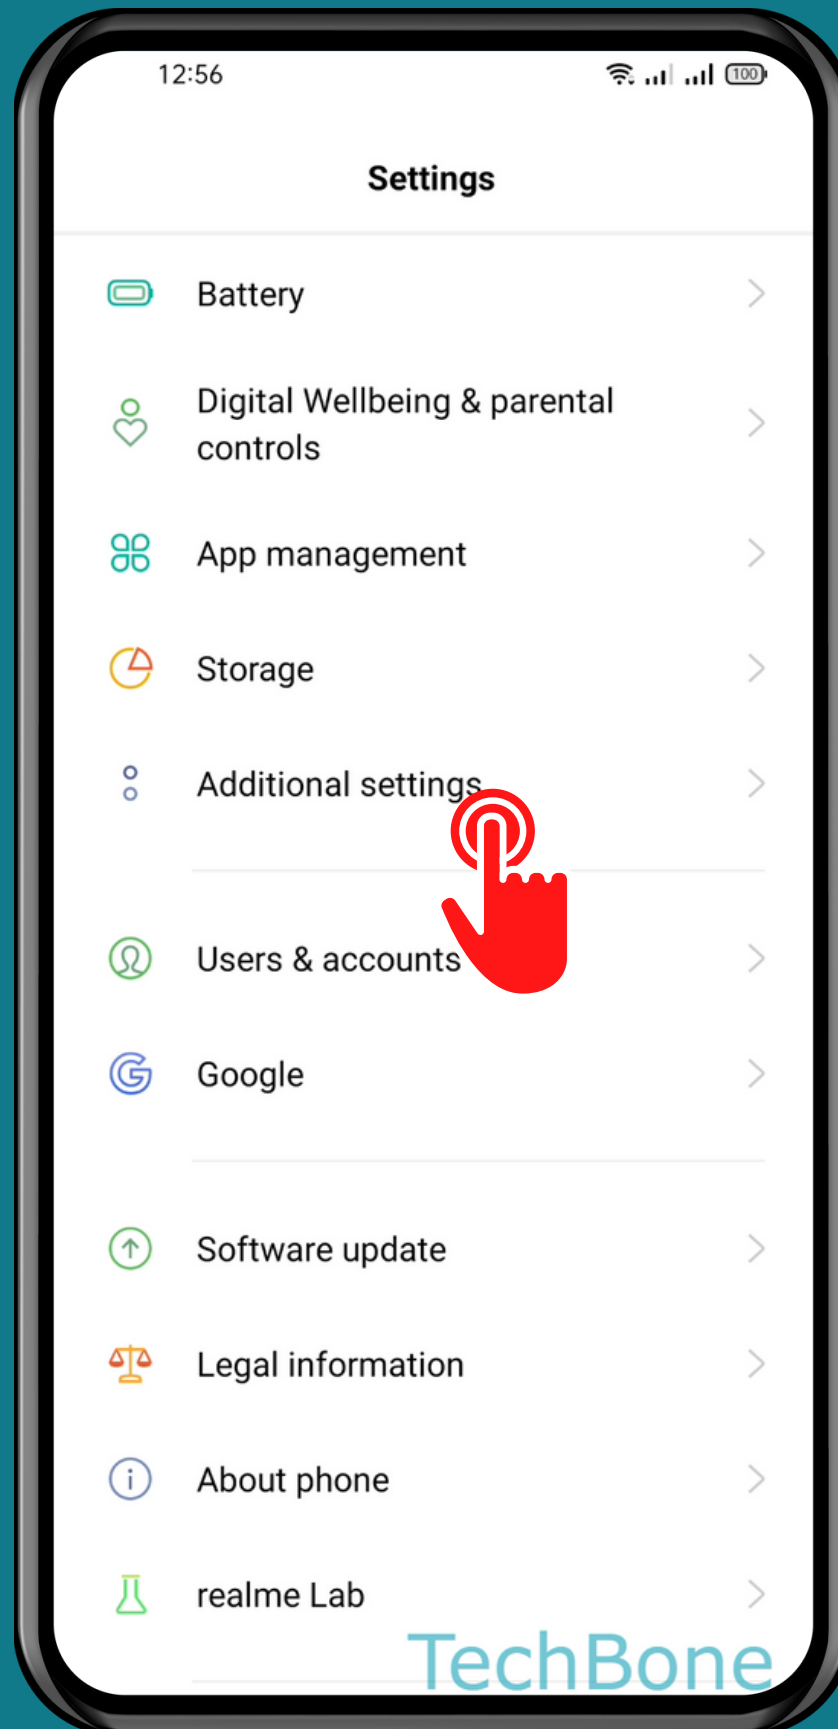

REALME

Android 11 - realme UI 2

HOW TO CHANGE REGION

Tap on
Settings

Tap on Additional settings

Tap on Language & region

Tap on
Region

Set the Region