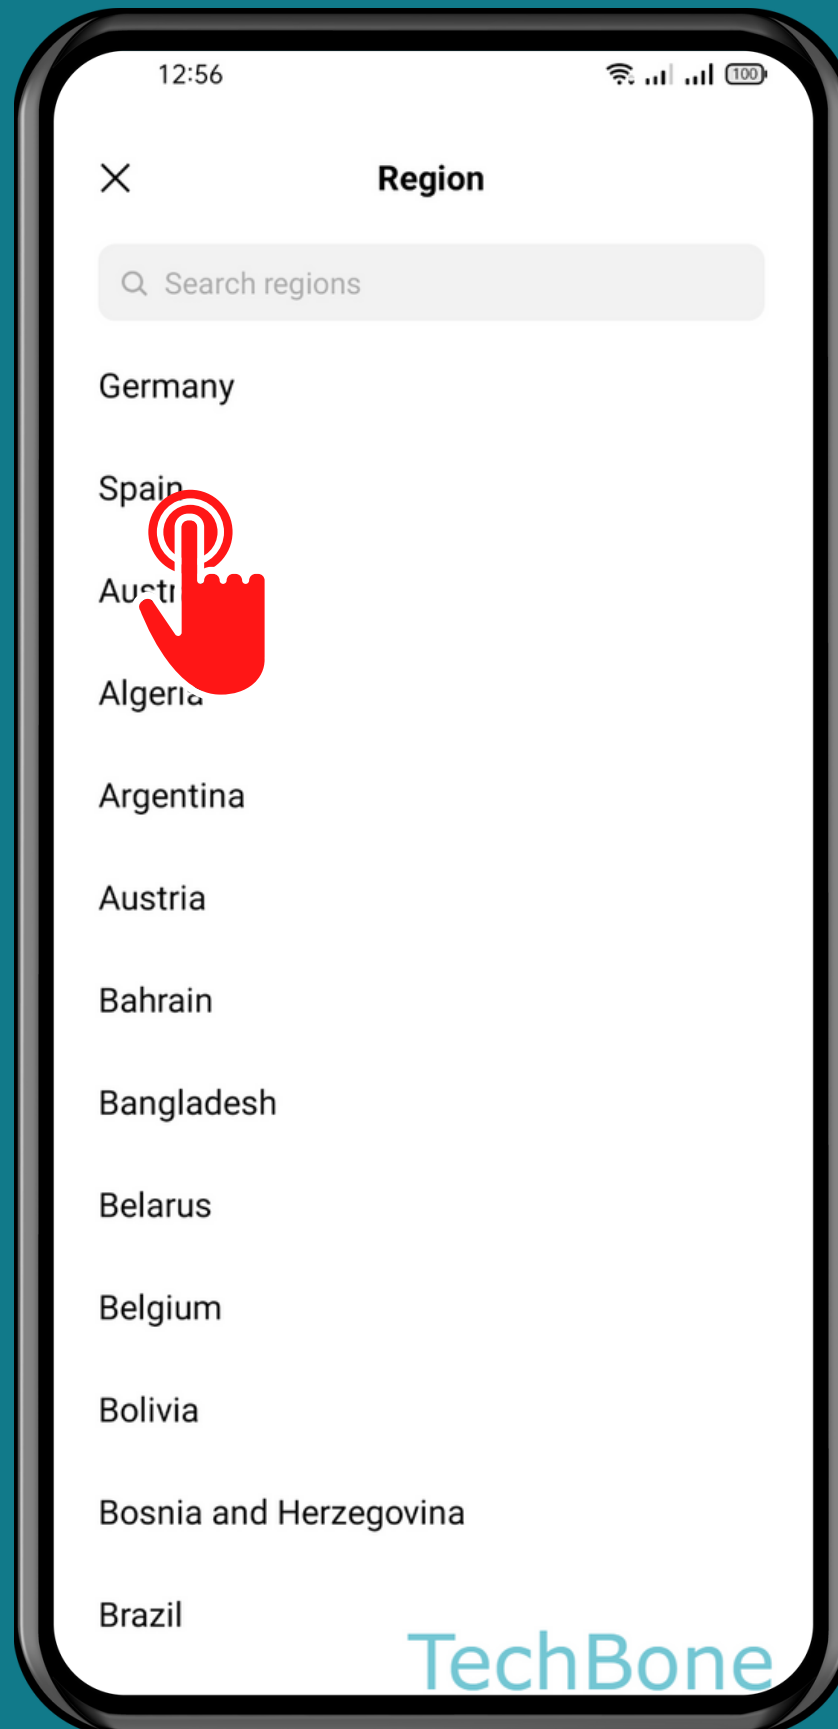

REALME

Android 11 - realme UI 2

HOW TO CHANGE REGION

Tap on
Settings

Tap on Additional settings

Tap on Language & region

Tap on
Region

Set the Region