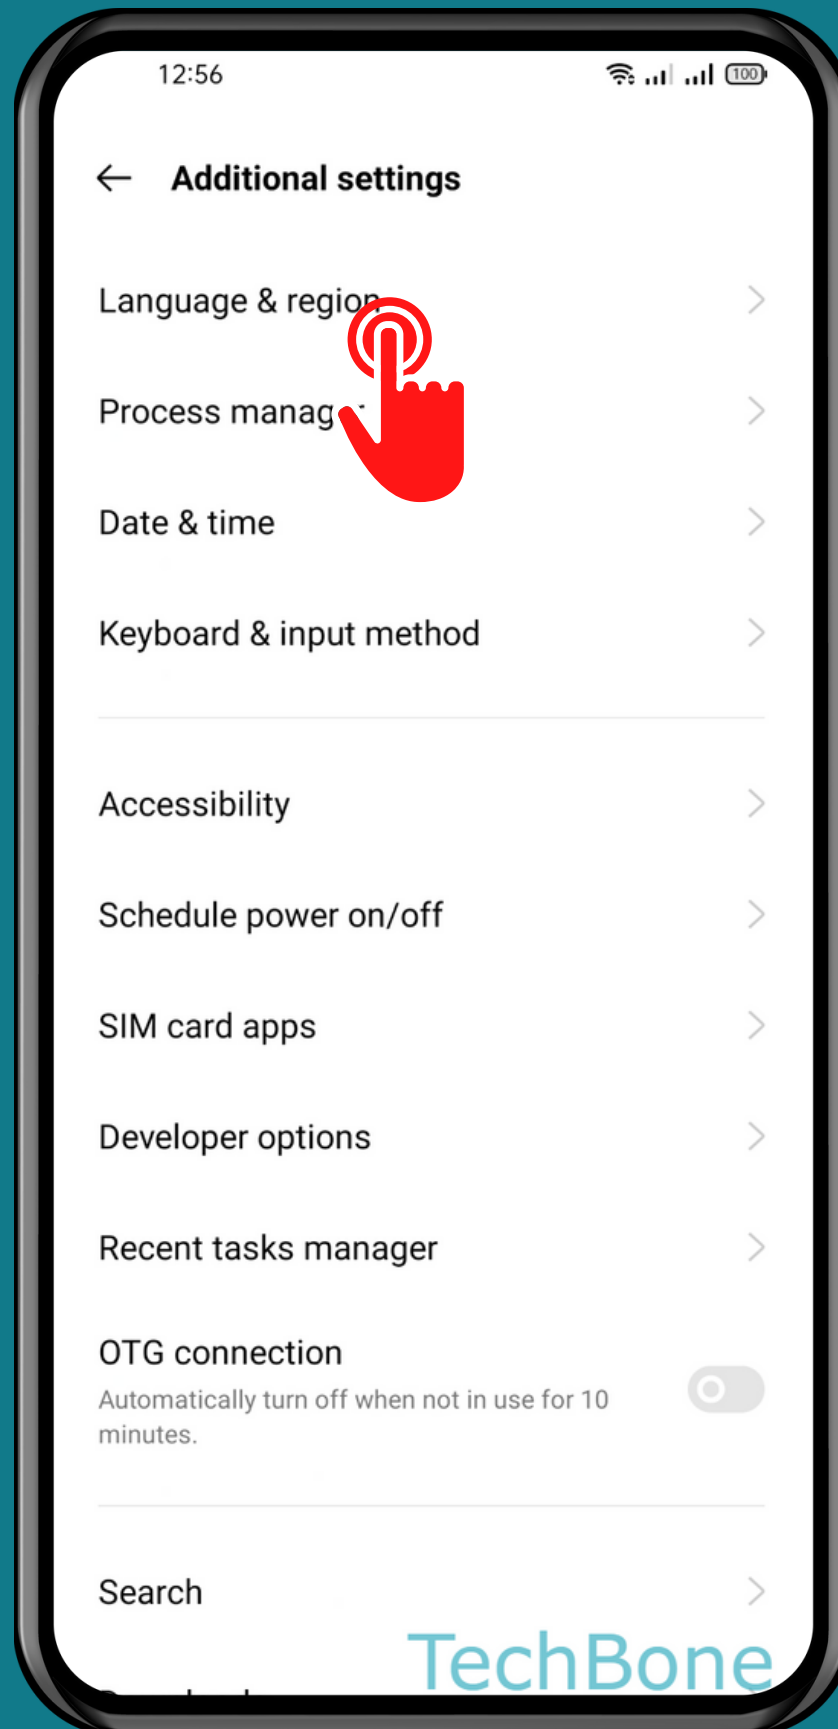

REALME

Android 11 - realme UI 2

HOW TO CHANGE REGION

Tap on
Settings

Tap on Additional settings

Tap on Language & region

Tap on
Region

Set the Region