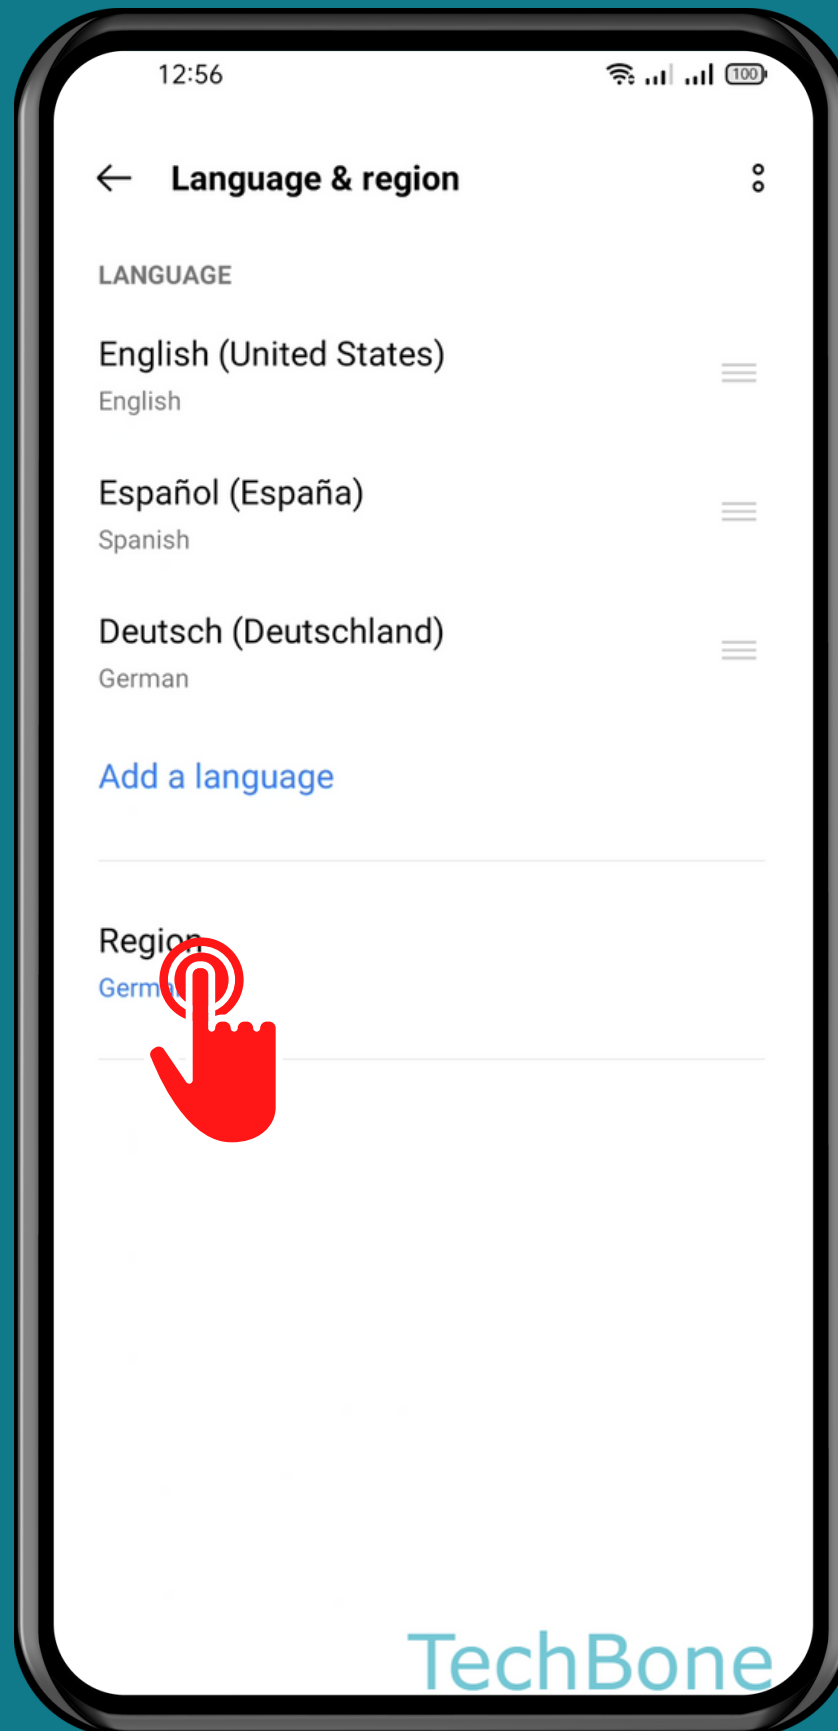

REALME

Android 11 - realme UI 2

HOW TO CHANGE REGION

Tap on
Settings

Tap on Additional settings

Tap on Language & region

Tap on
Region

Set the Region