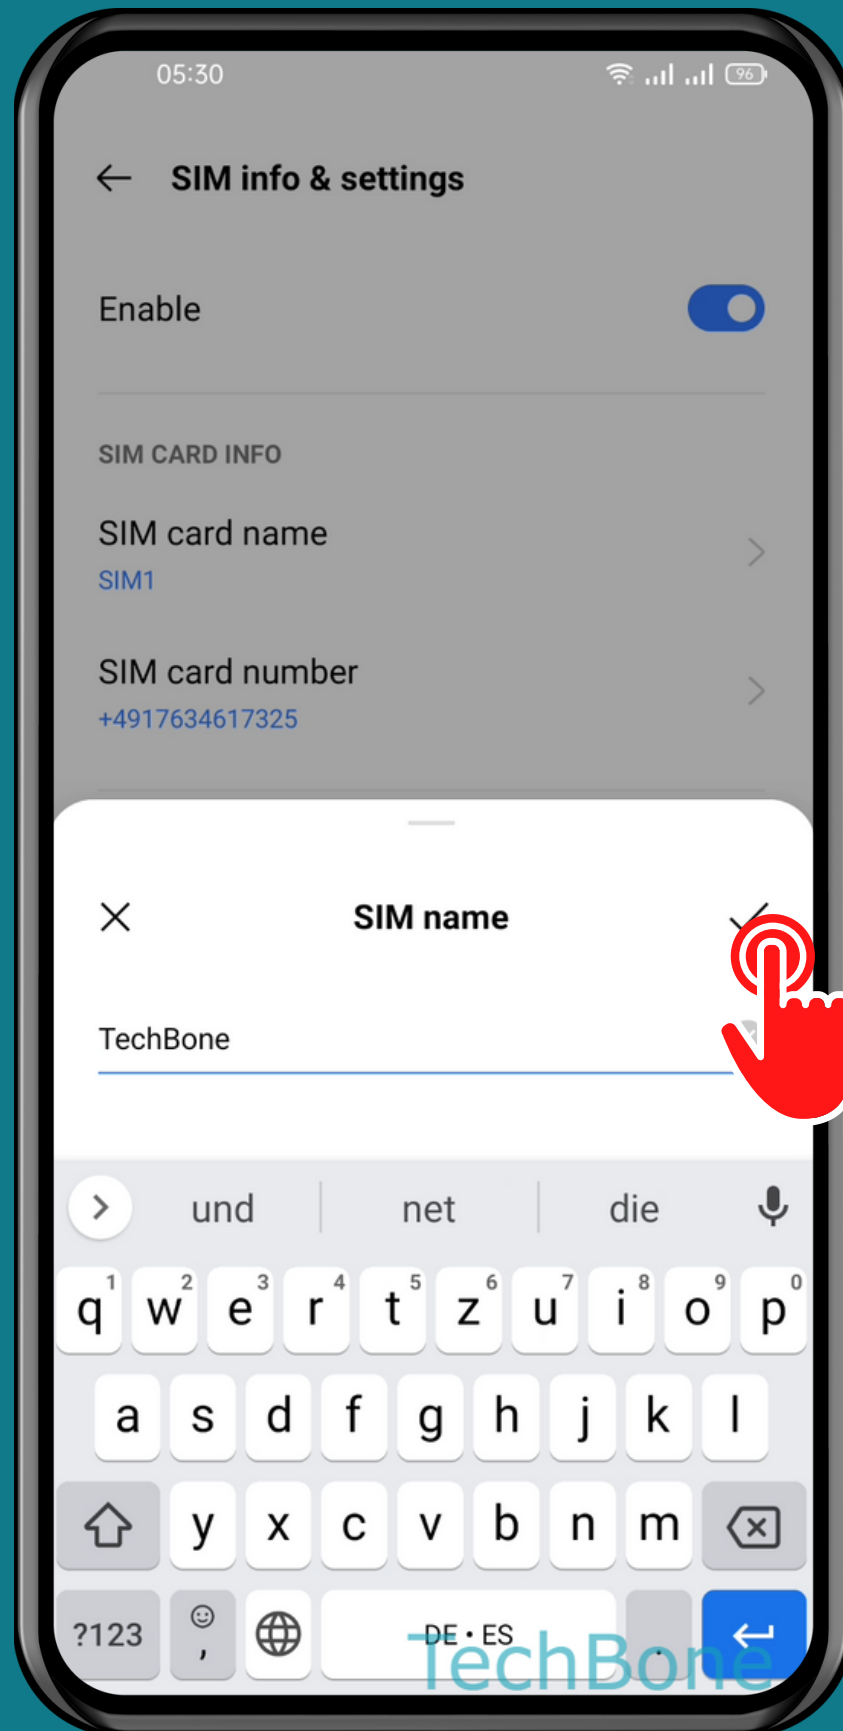

REALME

Android 11 - realme UI 2

HOW TO CHANGE SIM CARD NAME

Tap on
Settings

Tap on
SIM card &
mobile data

Choose a SIM card (Dual SIM)

Tap on
SIM card name

Enter a **Name** and tap
on **Save**