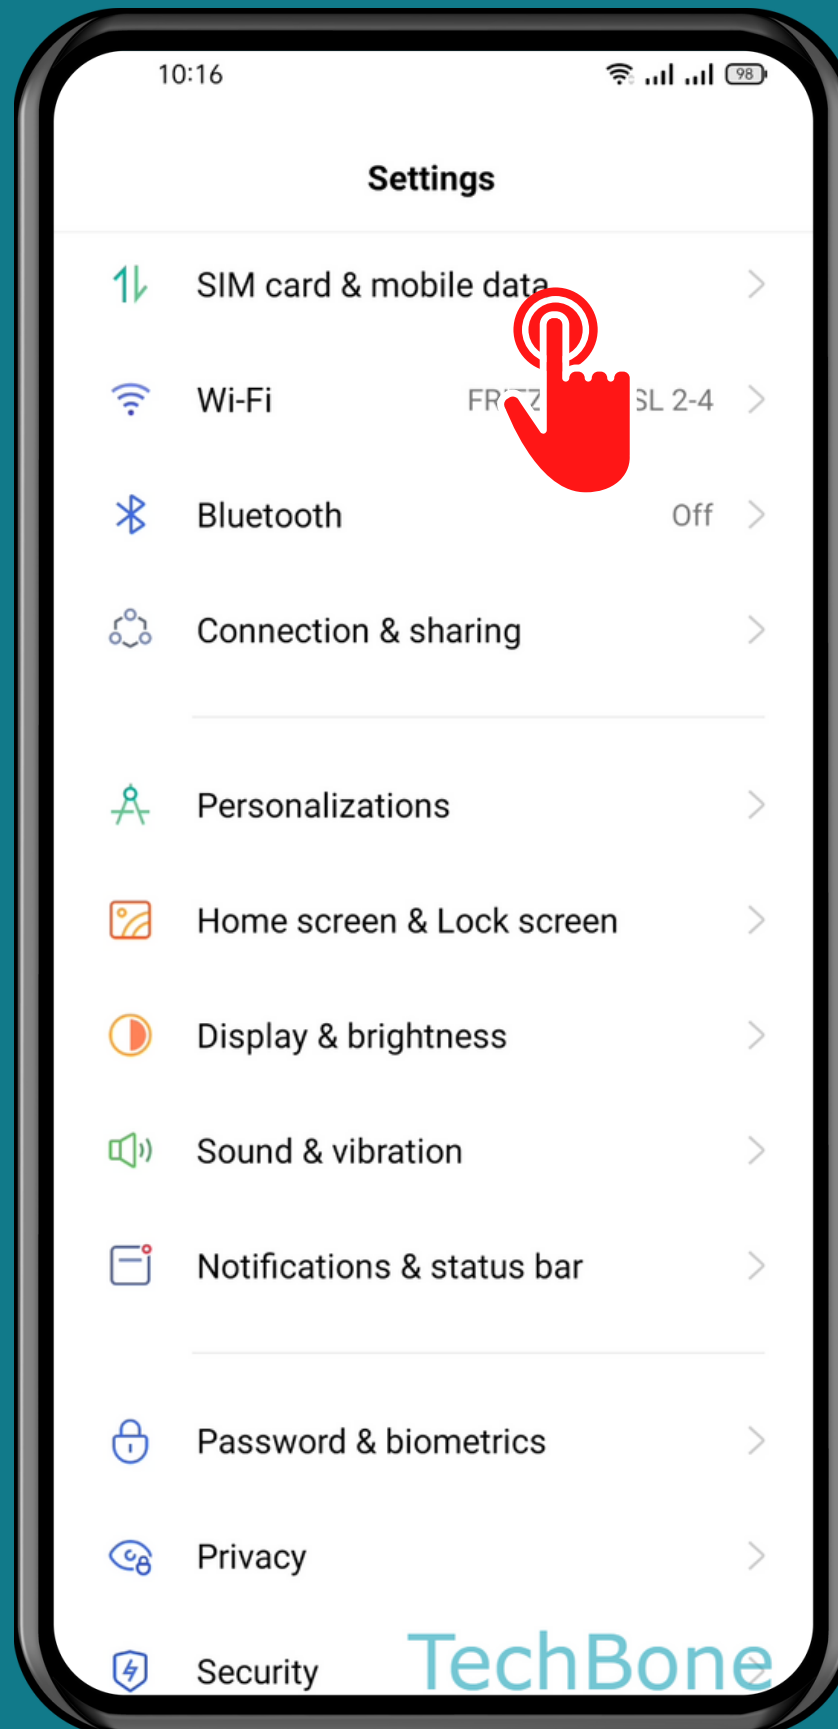

REALME

Android 11 - realme UI 2

HOW TO CHANGE SIM CARD NAME

Tap on
Settings

Tap on
SIM card &
mobile data

Choose a SIM card (Dual SIM)

Tap on
SIM card name

Enter a **Name** and tap
on **Save**