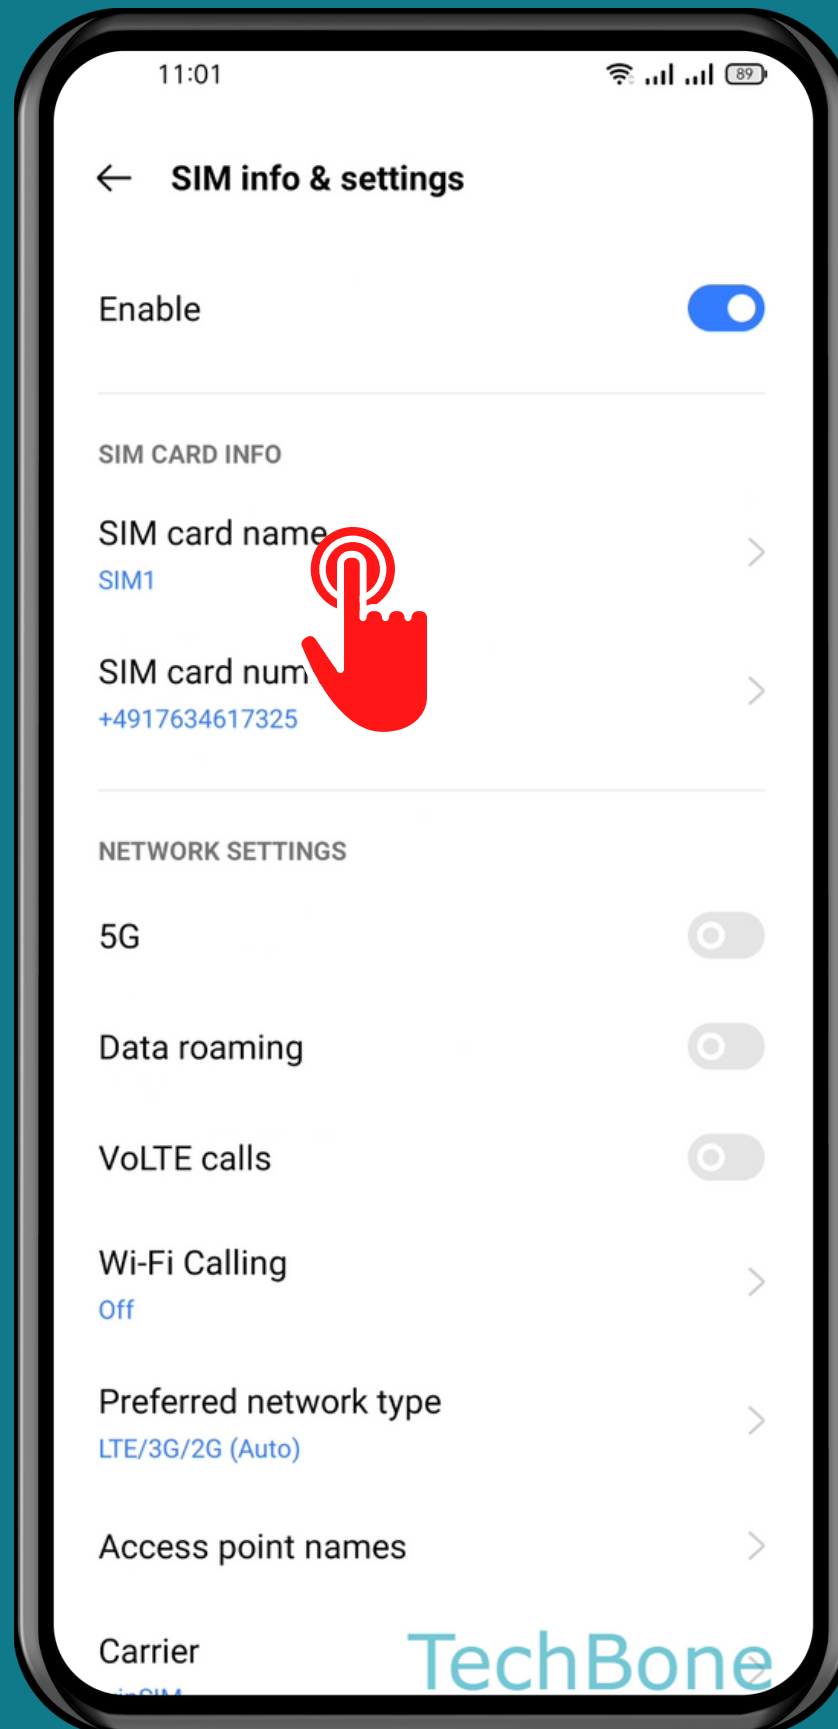

REALME

Android 11 - realme UI 2

HOW TO CHANGE SIM CARD NAME

Tap on
Settings

Tap on
SIM card &
mobile data

Choose a SIM card (Dual SIM)

Tap on
SIM card name

Enter a **Name** and tap
on **Save**