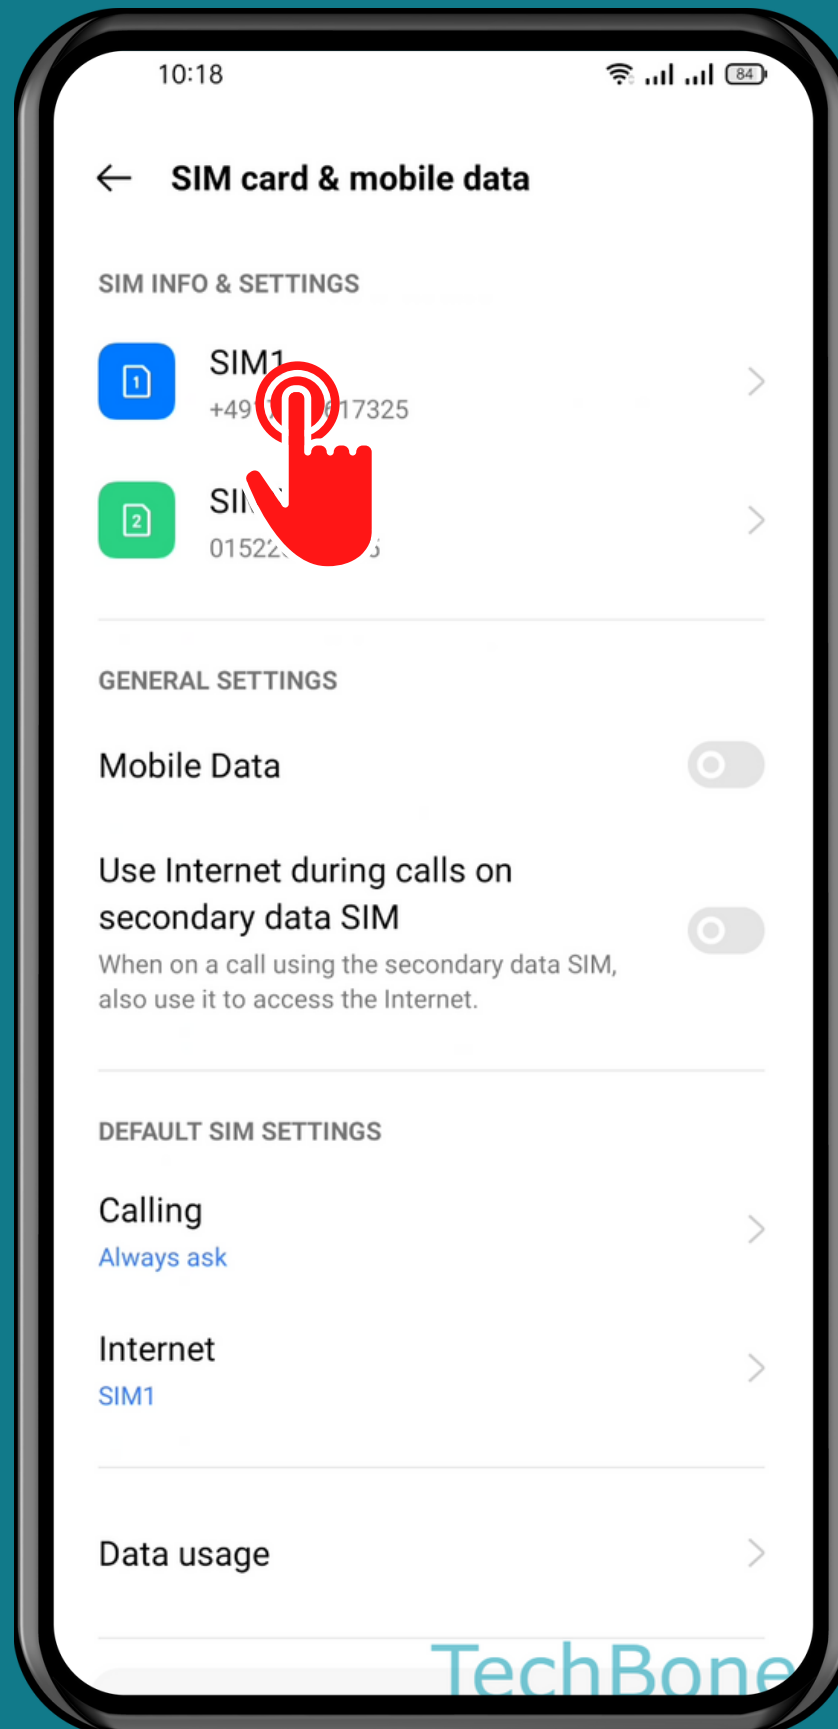

REALME

Android 11 - realme UI 2

HOW TO CHANGE SIM CARD NAME

Tap on
Settings

Tap on
SIM card &
mobile data

Choose a SIM card (Dual SIM)

Tap on
SIM card name

Enter a **Name** and tap
on **Save**