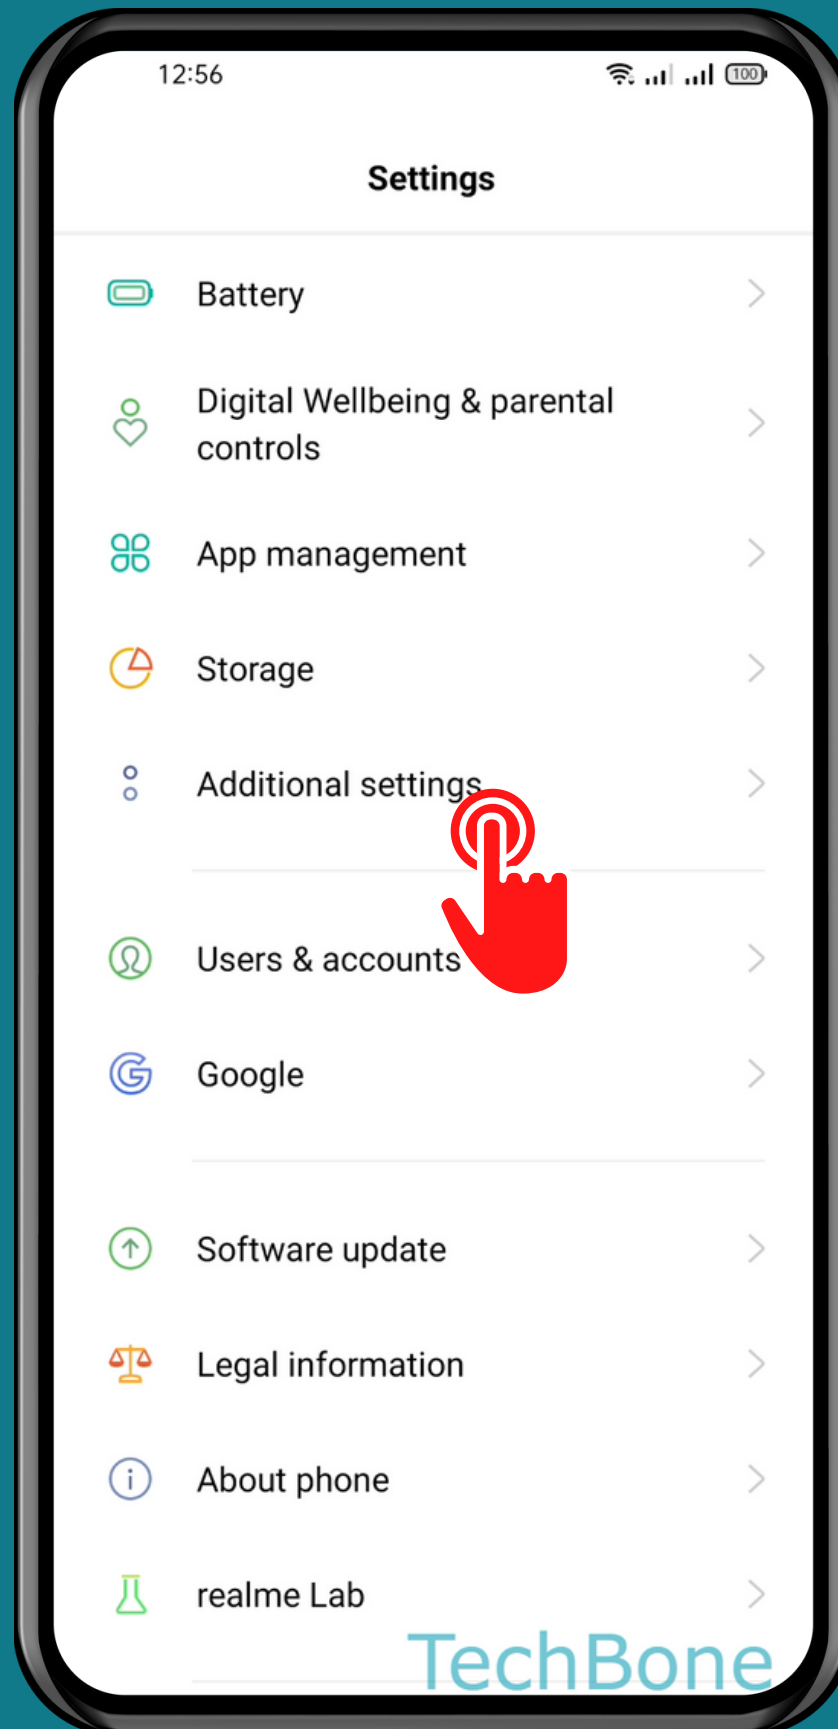

REALME

Android 11 - realme UI 2

# HOW TO CHANGE TIME ZONE

Tap on  
Settings

# Tap on Additional settings

# Tap on Date & time