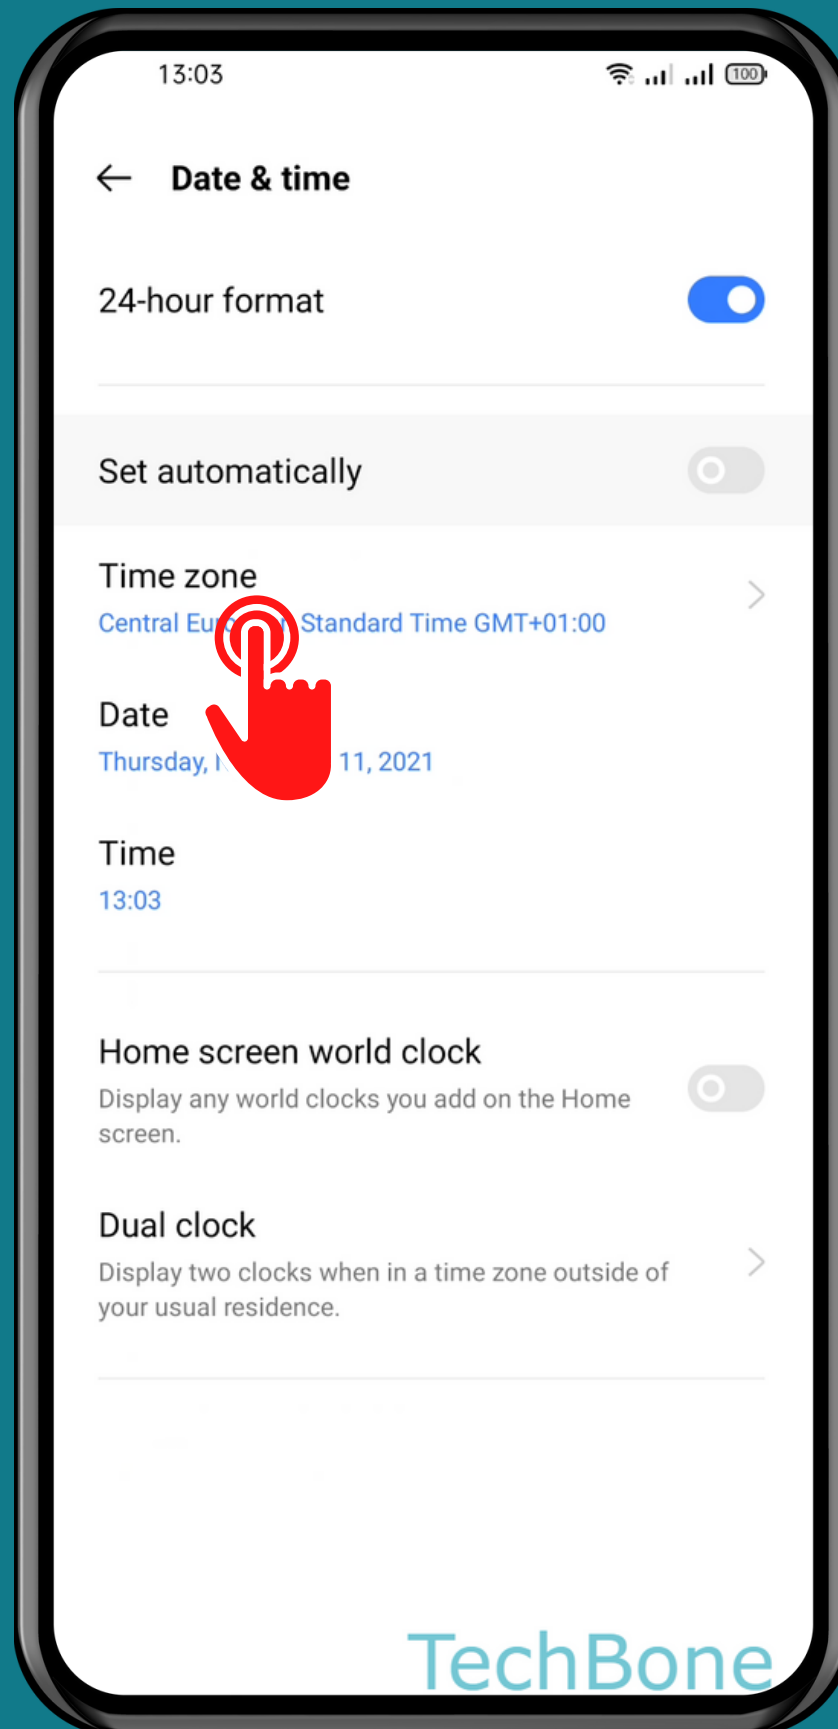

# HOW TO CHANGE TIME ZONE

Tap on  
Settings

# Tap on Additional settings

# Tap on Date & time

# Turn Off Set automatically

Tap on  
Time zone