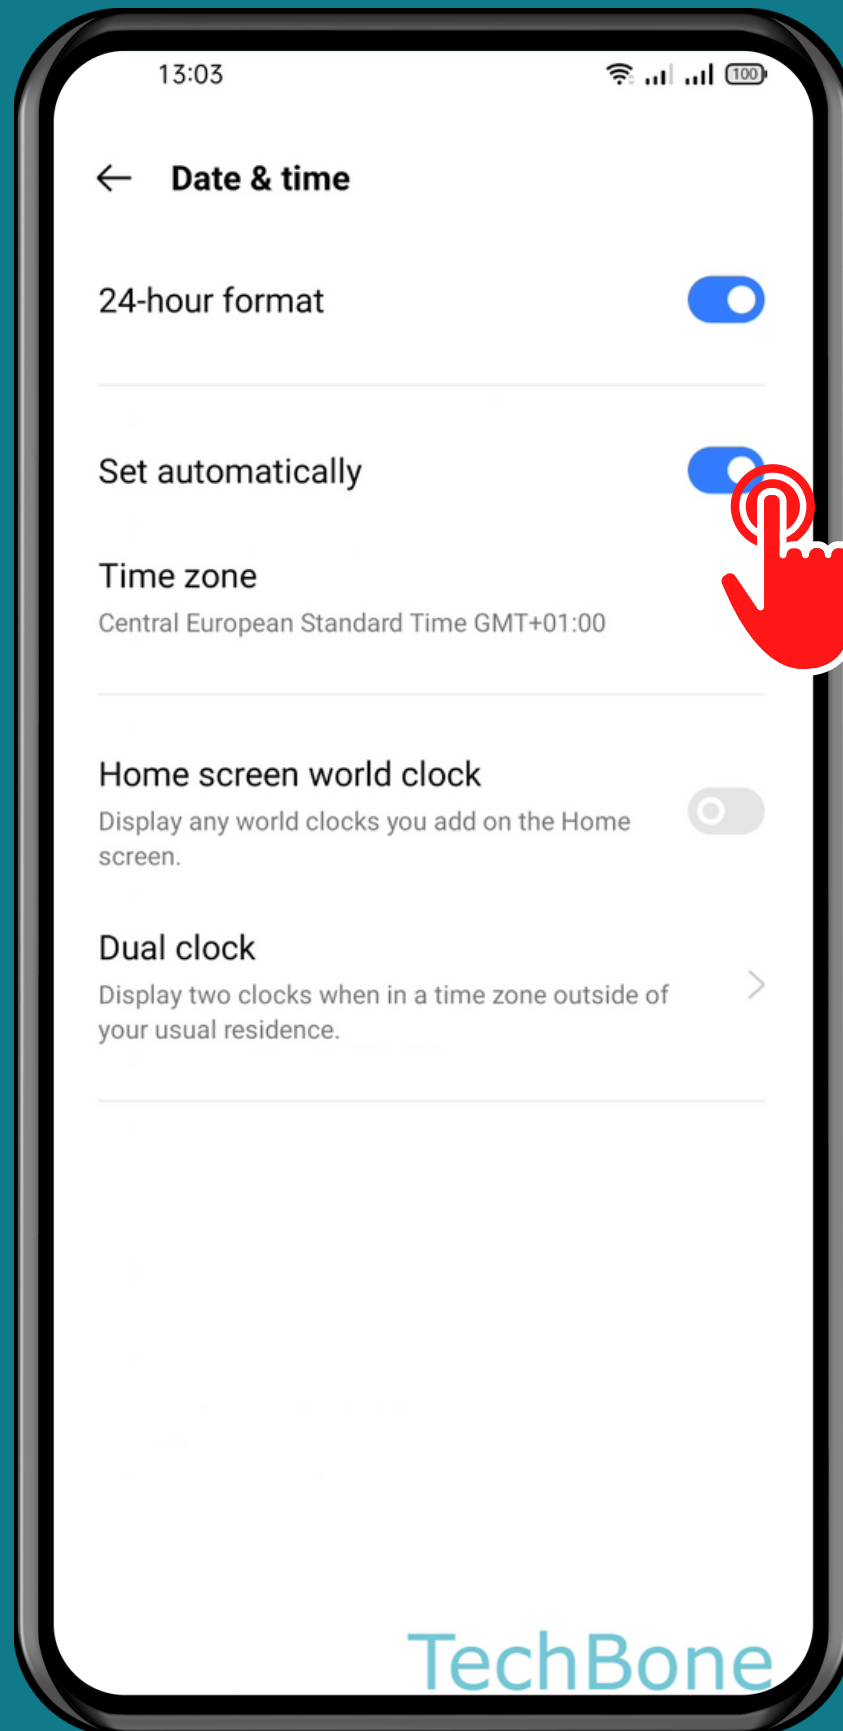

# HOW TO CHANGE TIME ZONE

Tap on  
Settings

# Tap on Additional settings

# Tap on Date & time

# Turn Off Set automatically

Tap on  
Time zone