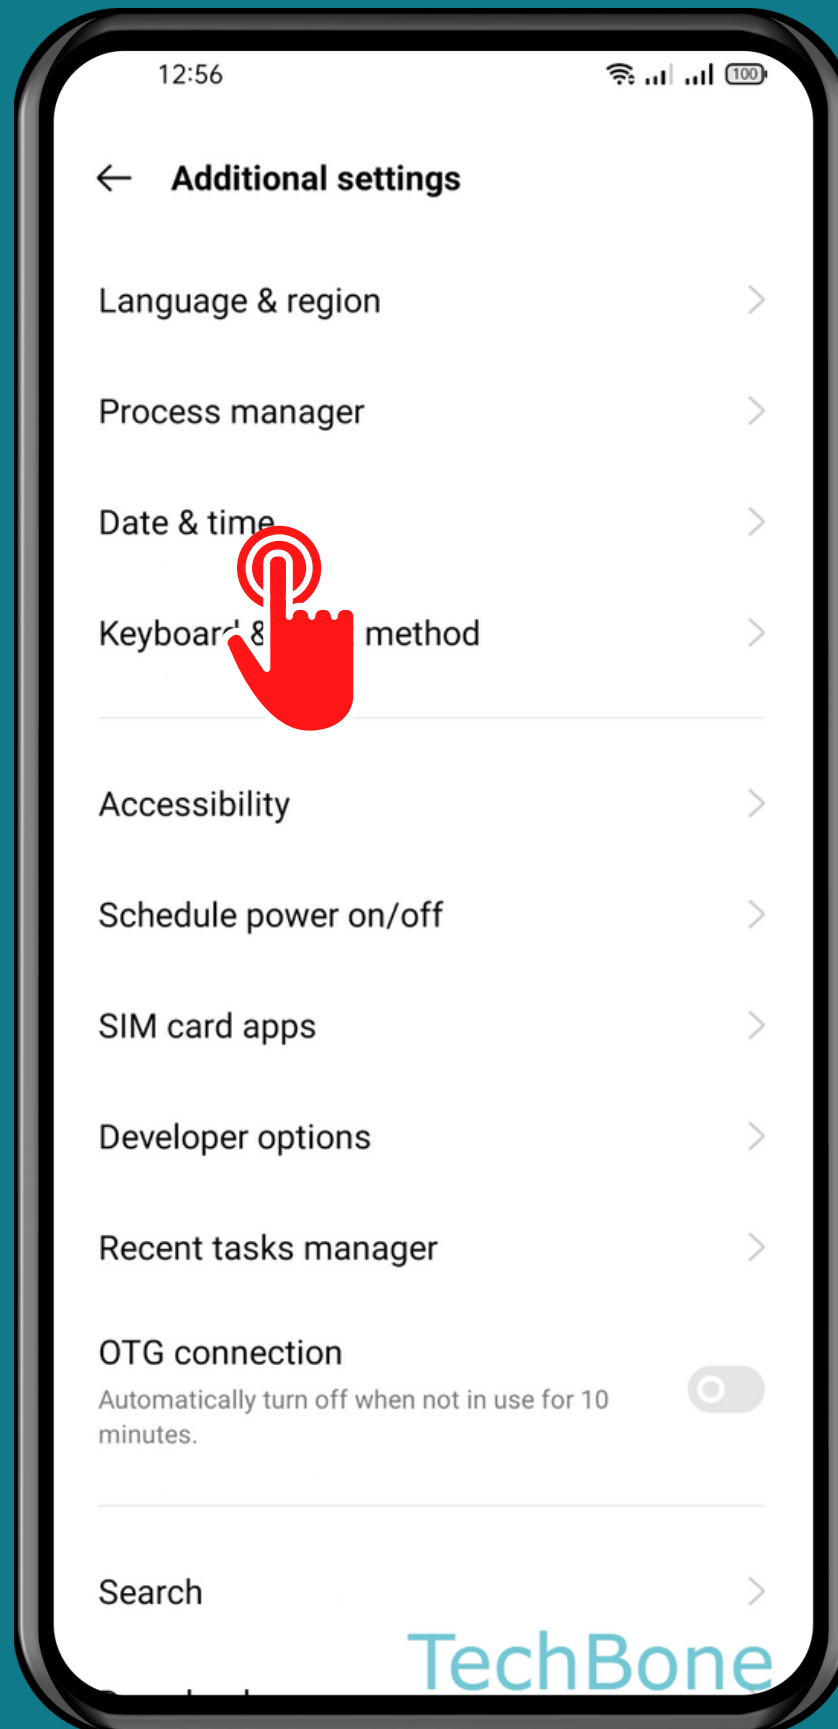

REALME

Android 11 - realme UI 2

# HOW TO CHANGE TIME ZONE

Tap on  
Settings

# Tap on Additional settings

# Tap on Date & time