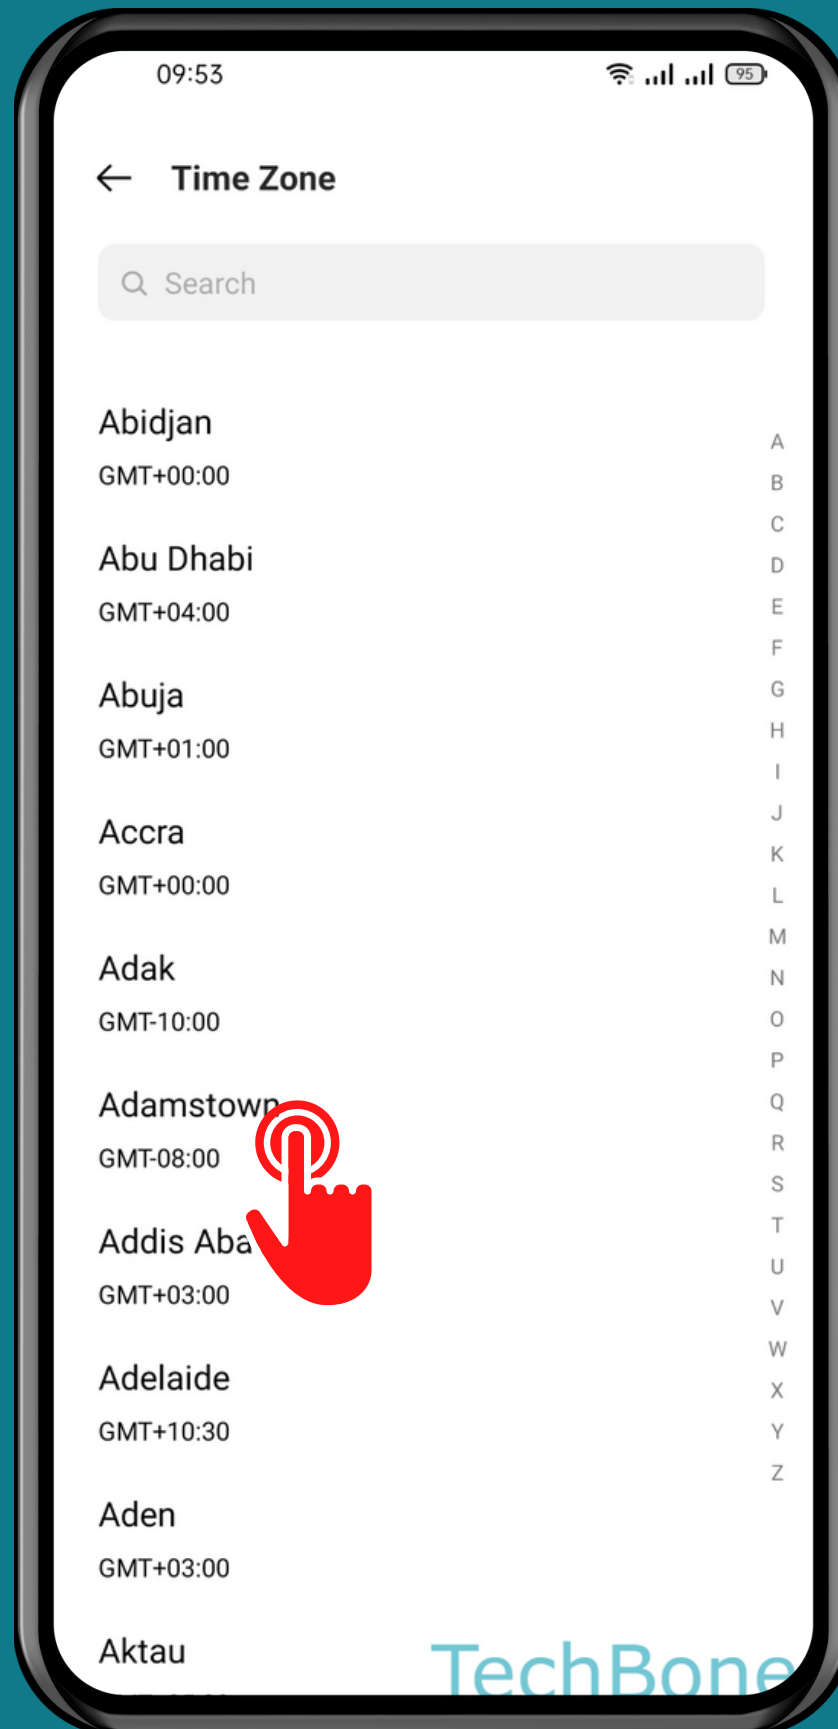

# HOW TO CHANGE TIME ZONE

Tap on  
Settings

# Tap on Additional settings

# Tap on Date & time

# Turn Off Set automatically

Tap on  
Time zone