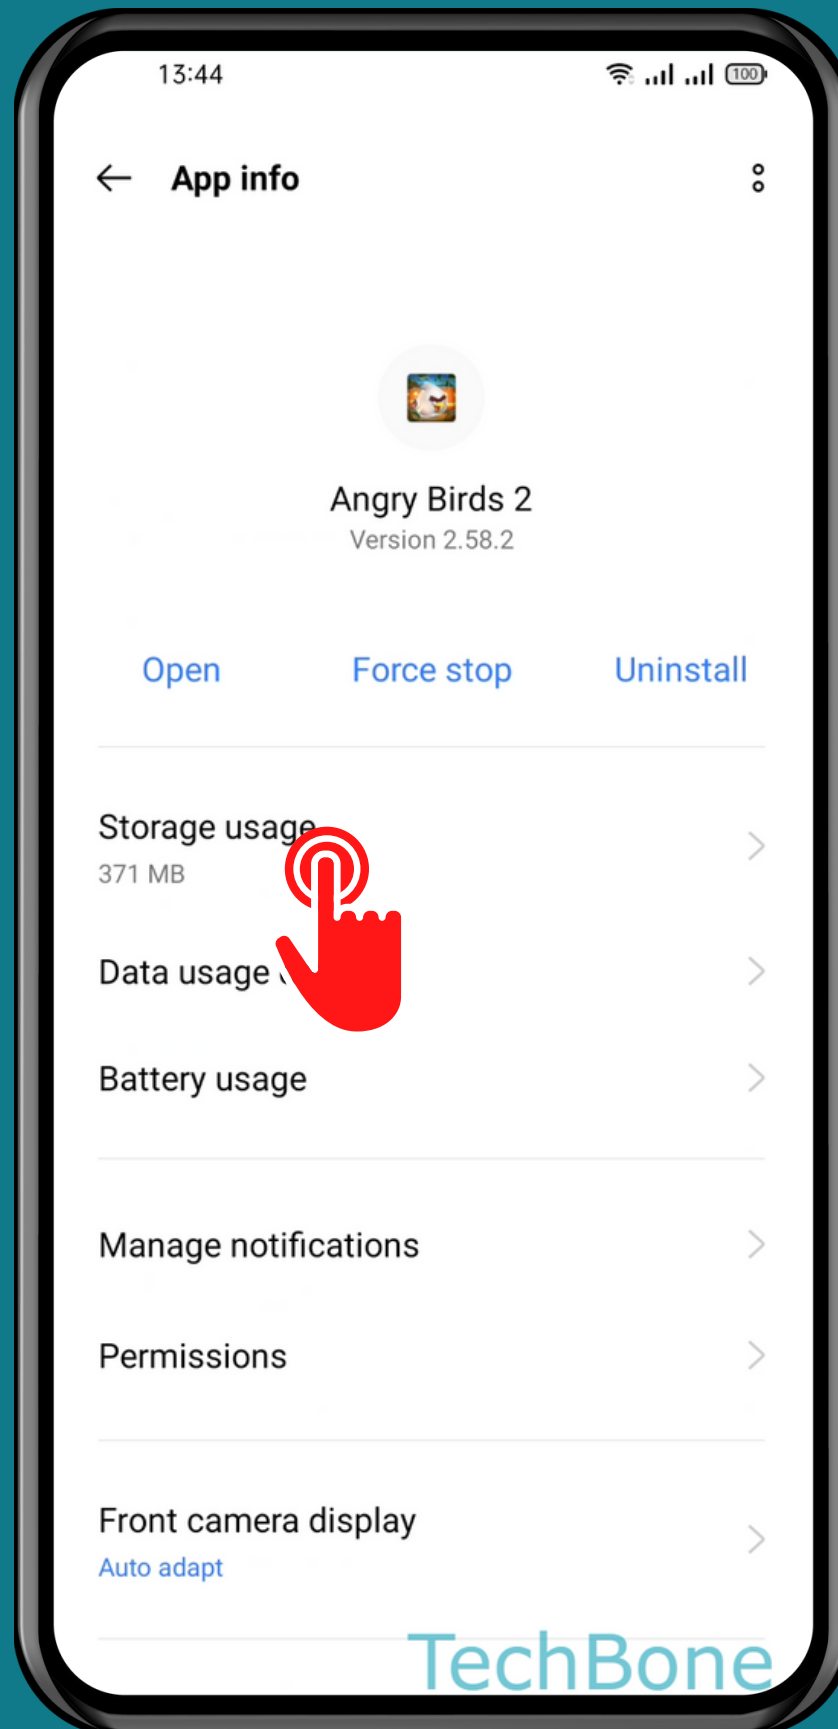

Tap on Storage usage