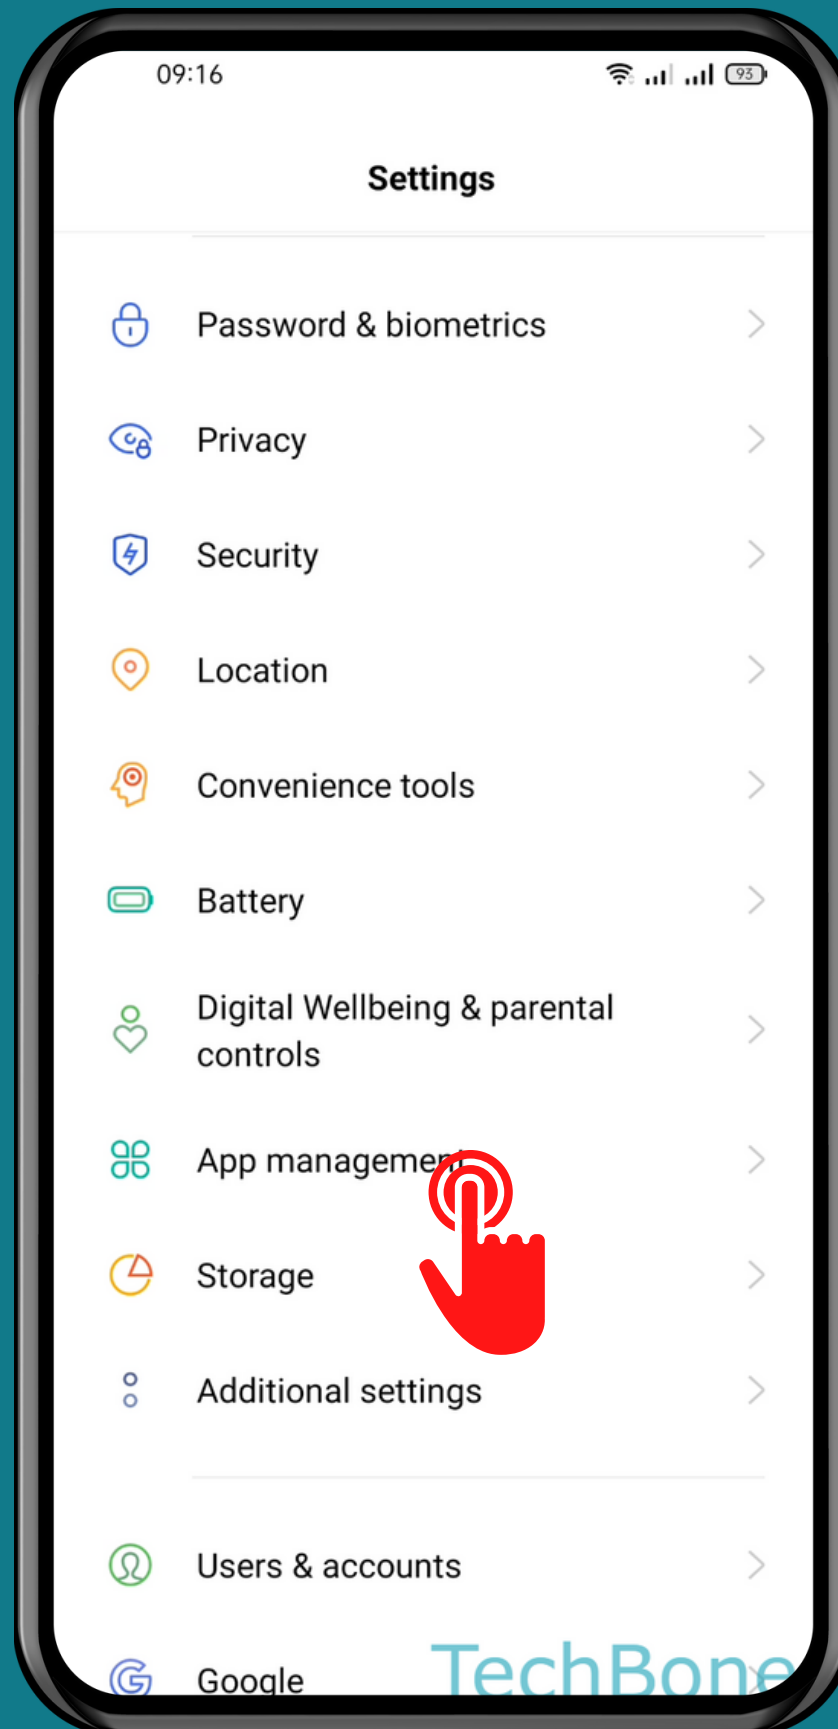

REALME

Android 11 - realme UI 2

# HOW TO CLEAR APP DATA

Tap on  
Settings

# Tap on App management

# Tap on App list