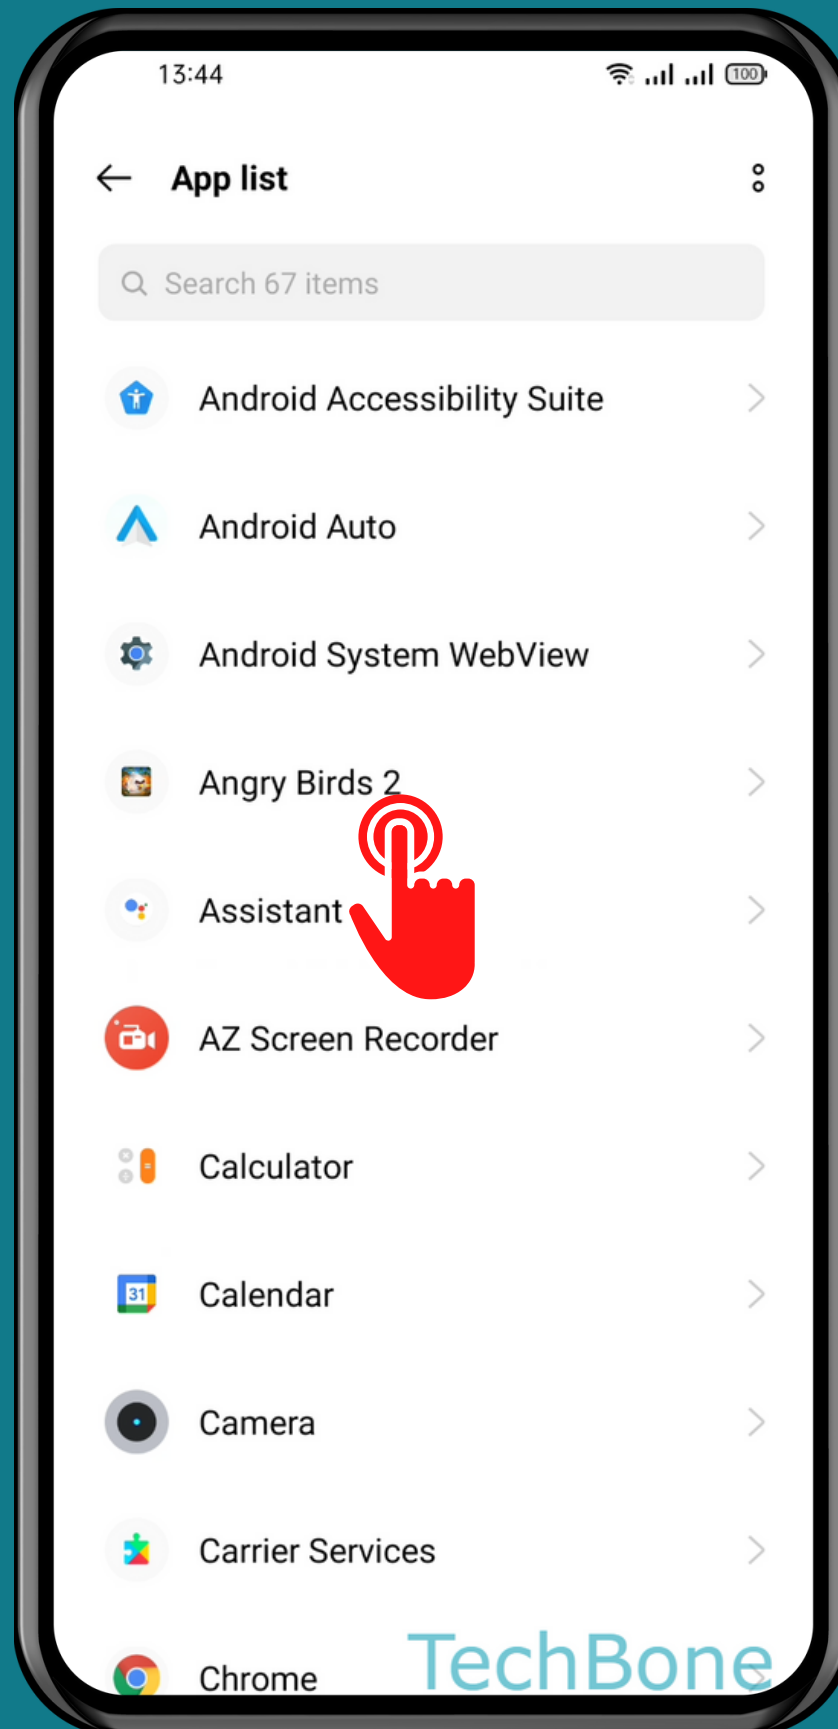

# HOW TO CLEAR APP DATA

Tap on  
Settings

# Tap on App management

# Tap on App list