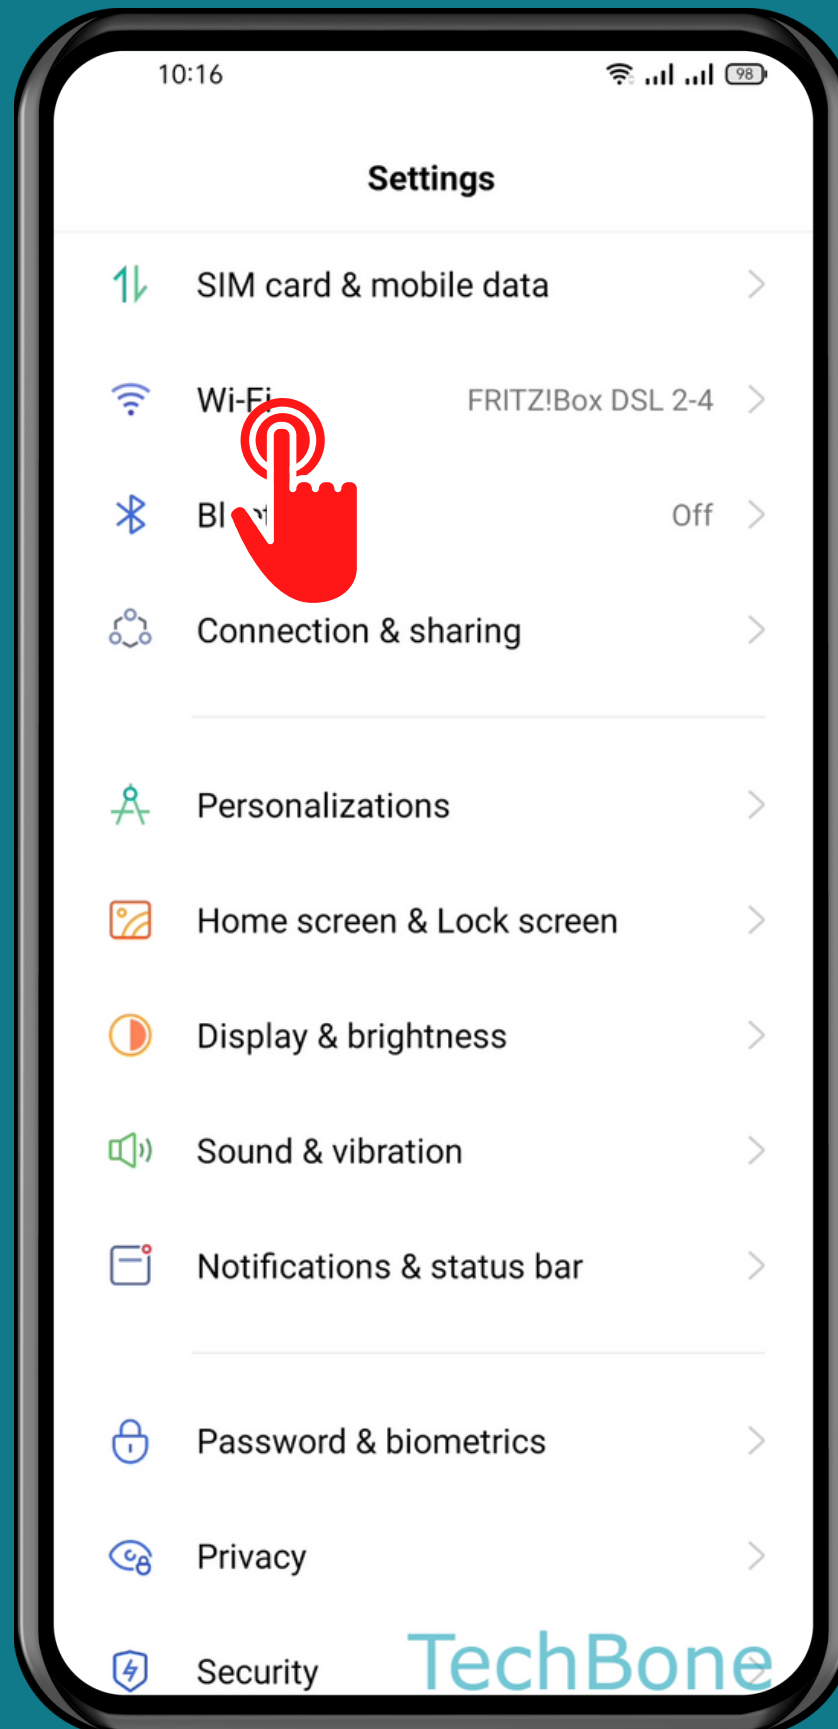

REALME

Android 11 - realme UI 2

HOW TO CONNECT TO A WI-FI NETWORK VIA WPS

Tap on
Settings

Tap on
Wi-Fi

Tap on Advanced settings

Tap on WPS connection

Choose WPS connection

Press the
WPS button
on the router

Done!