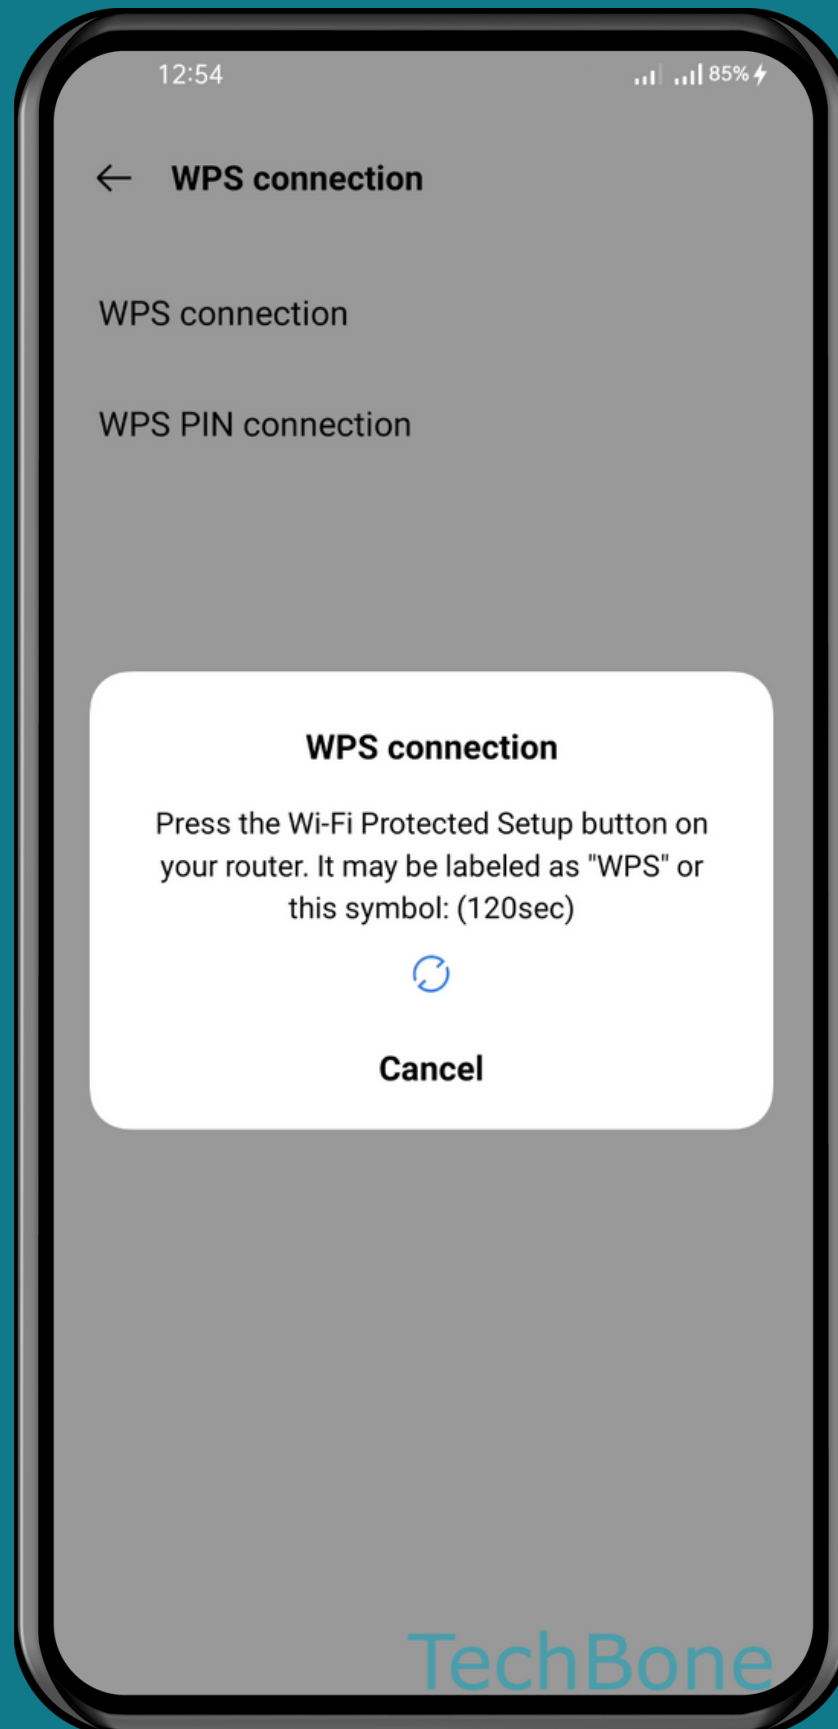

REALME

Android 11 - realme UI 2

HOW TO CONNECT TO A WI-FI NETWORK VIA WPS

Tap on
Settings

Tap on
Wi-Fi

Tap on Advanced settings

Tap on WPS connection

Choose WPS connection

Press the
WPS button
on the router

Done!