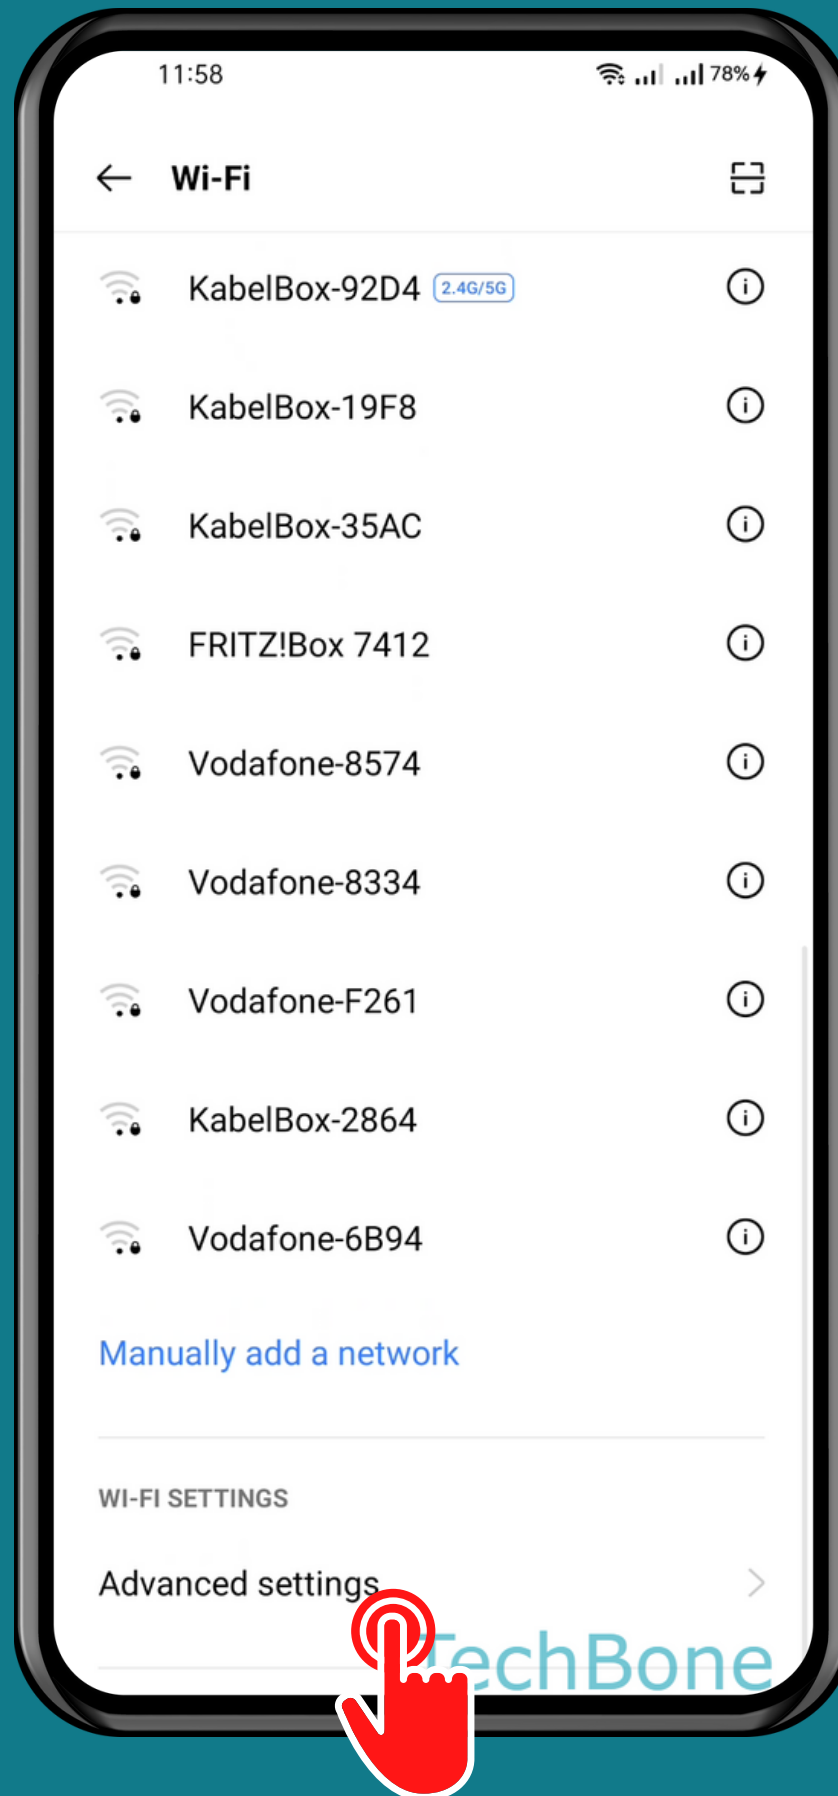

REALME

Android 11 - realme UI 2

HOW TO CONNECT TO A WI-FI NETWORK VIA WPS

Tap on
Settings

Tap on
Wi-Fi

Tap on Advanced settings

Tap on WPS connection

Choose WPS connection

Press the
WPS button
on the router

Done!