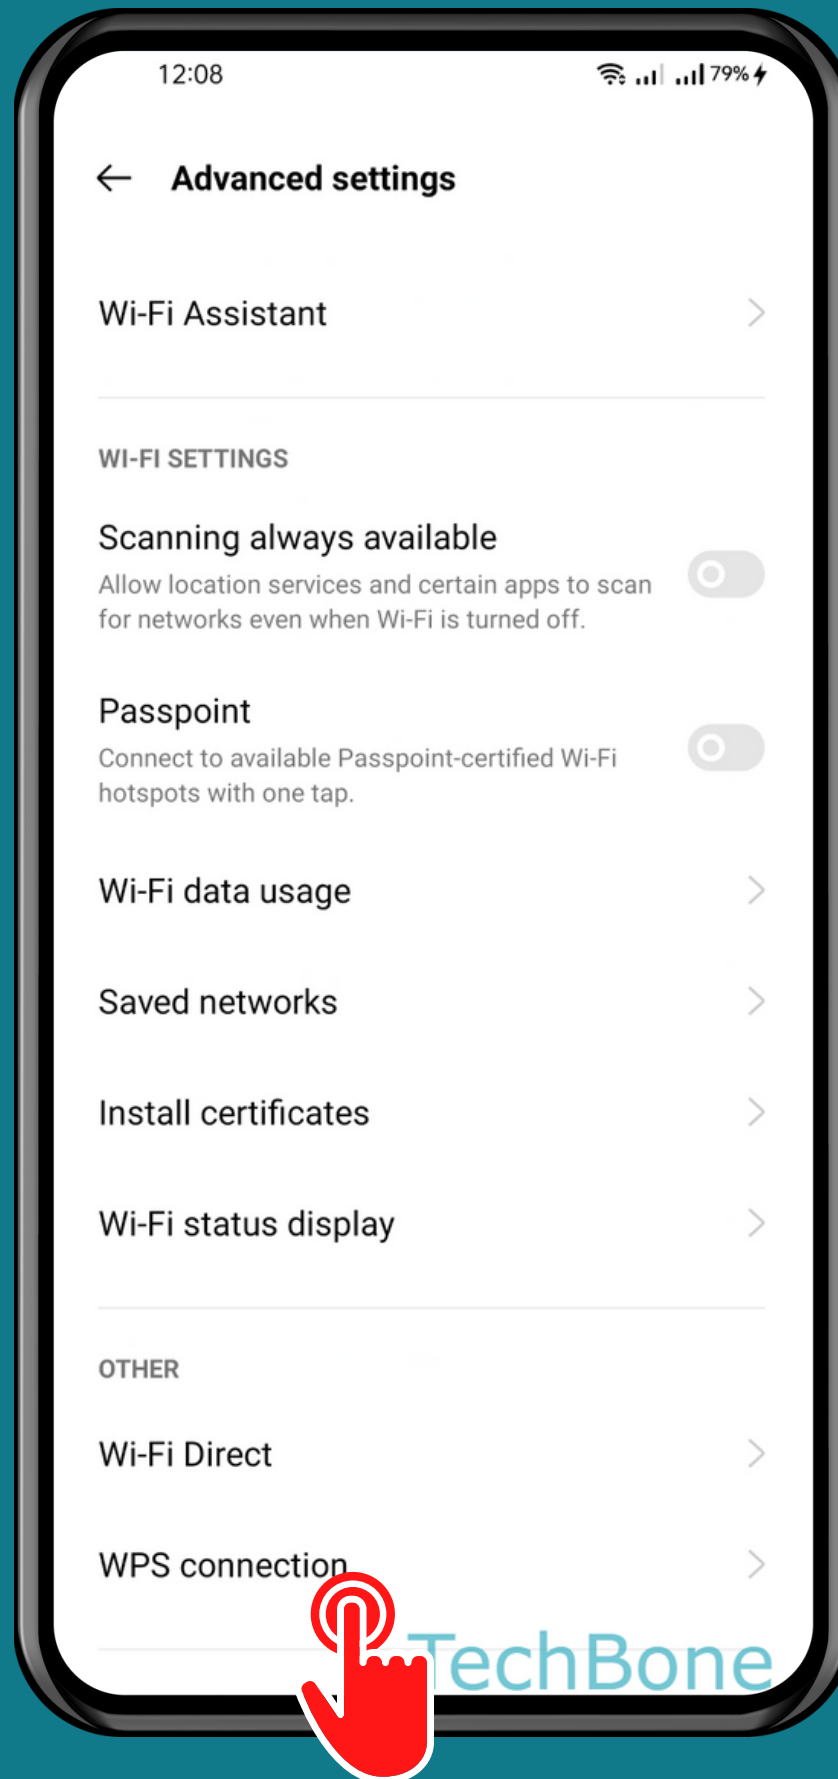

REALME

Android 11 - realme UI 2

HOW TO CONNECT TO A WI-FI NETWORK VIA WPS

Tap on
Settings

Tap on
Wi-Fi

Tap on Advanced settings

Tap on WPS connection

Choose WPS connection

Press the
WPS button
on the router

Done!